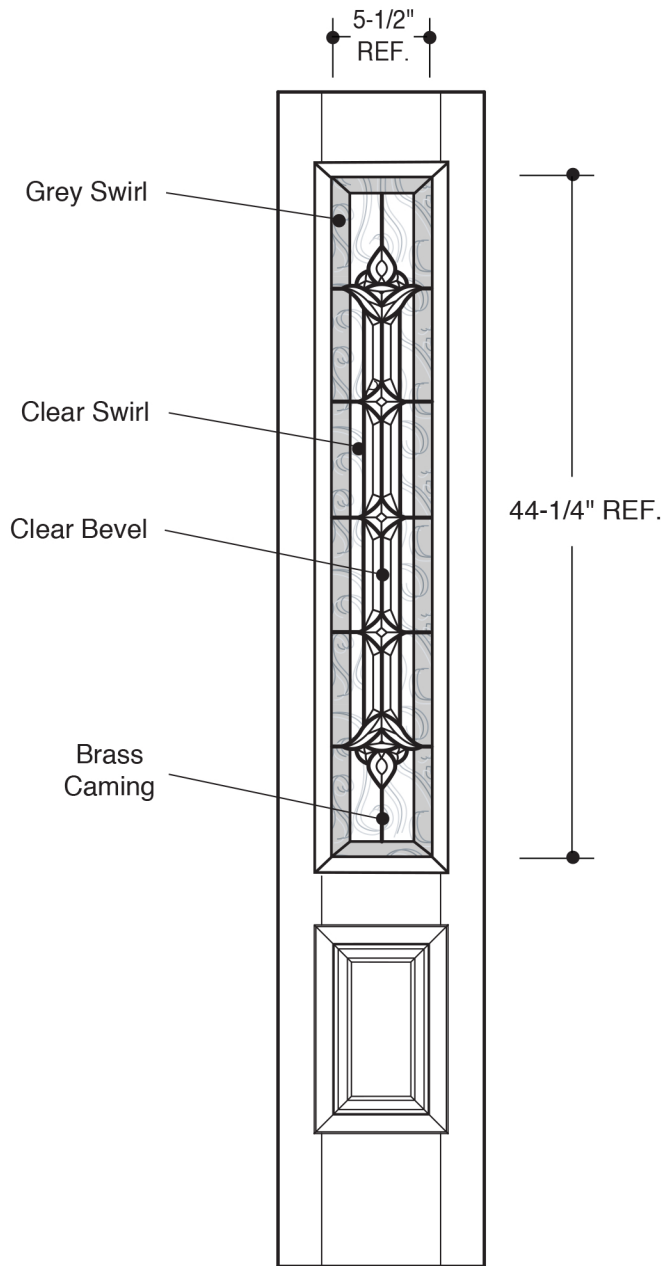

**3/4 LITE RECTANGULAR**

	SEE ELEVATION VIEW FOR DETAIL	12"
	SEE ELEVATION VIEW FOR DETAIL	14"

PART NO.	QTY.	DESCRIPTION
		BARRINGTON® 6'8" BR1 GLASS

Our continuing program of product improvement makes specifications, design and product detail subject to change without notice.