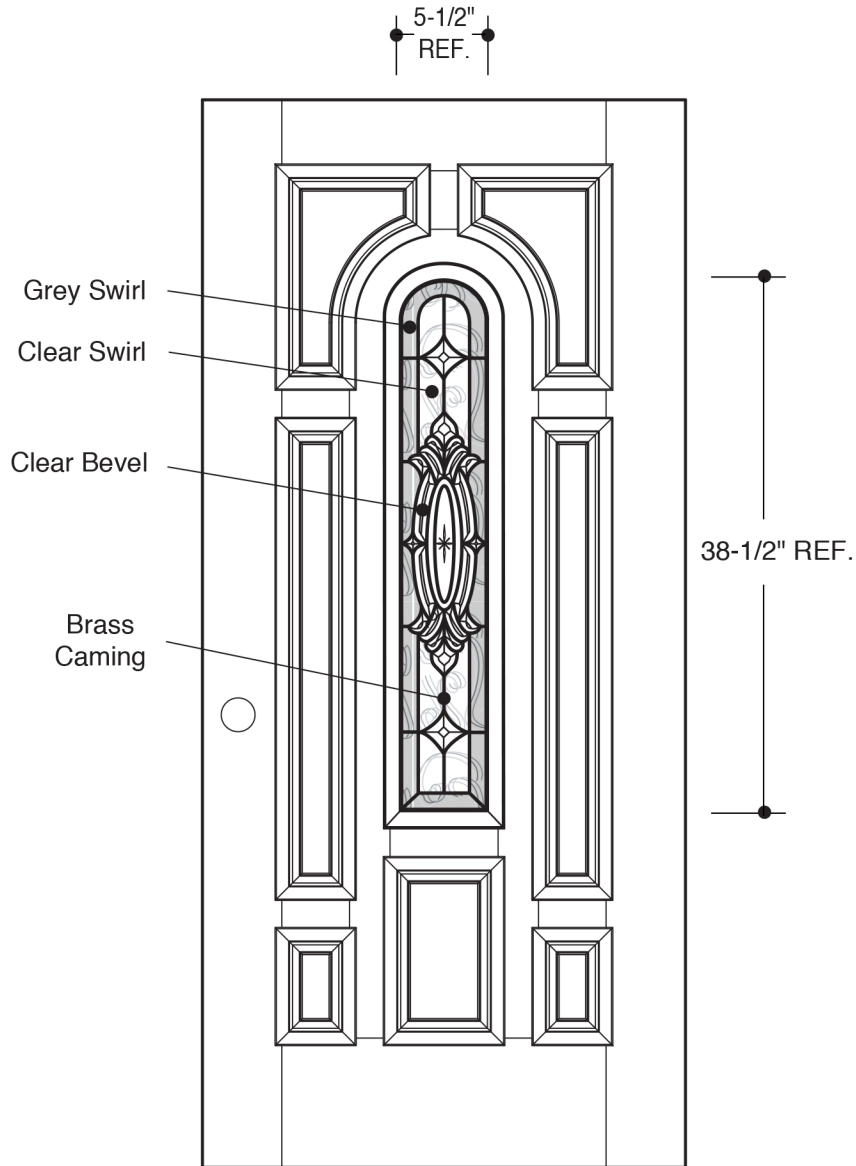

CENTER ARCHED LITE

	SEE ELEVATION VIEW FOR DETAIL	3'0"

PART NO.	QTY.	DESCRIPTION
		BARRINGTON® 6'8" BR1 GLASS

Our continuing program of product improvement makes specifications, design and product detail subject to change without notice.