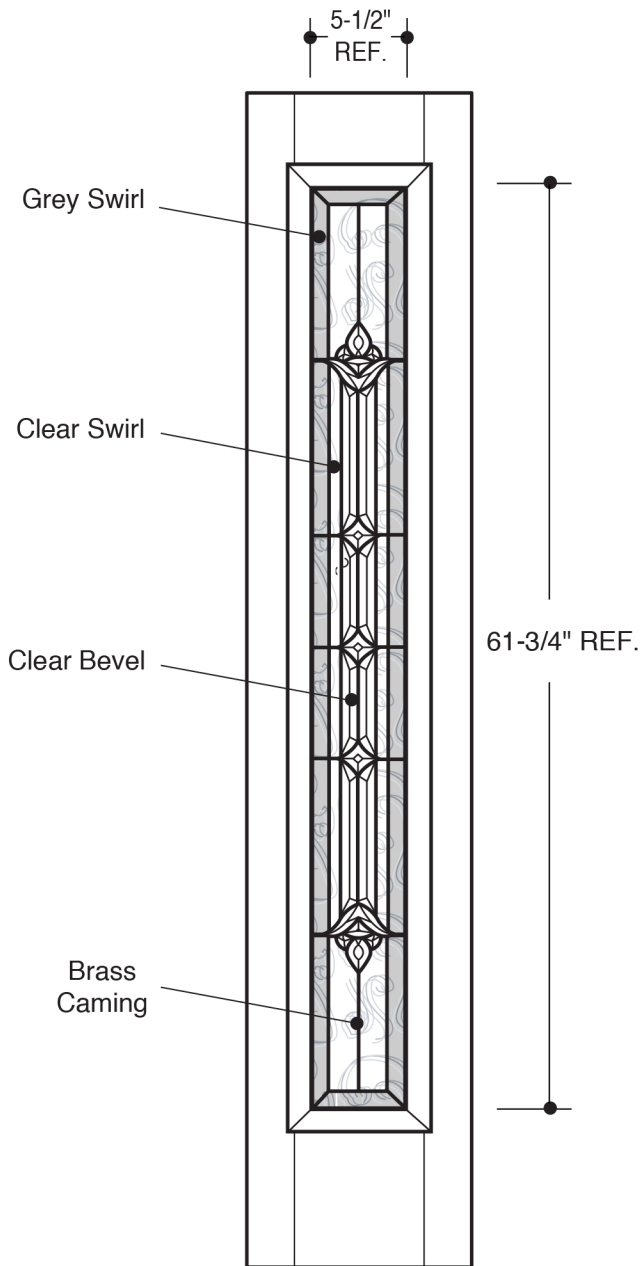

**FULL LITE RECTANGULAR**

	SEE ELEVATION VIEW FOR DETAIL	12"
	SEE ELEVATION VIEW FOR DETAIL	14"

PART NO.	QTY.	DESCRIPTION
		BARRINGTON® 6'8" BR1 GLASS

Our continuing program of product improvement makes specifications, design and product detail subject to change without notice.