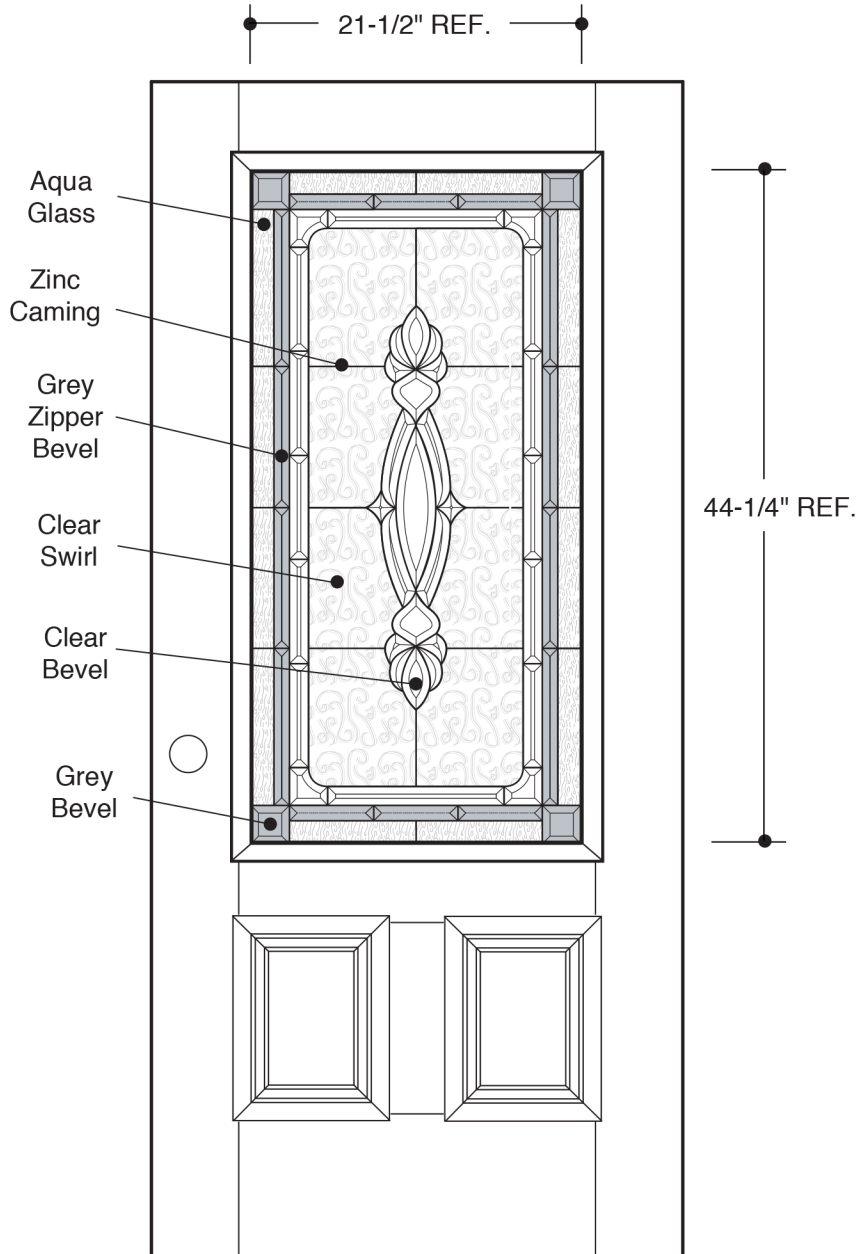

**3/4 LITE RECTANGULAR**

PART NO.	QTY.	DESCRIPTION
		BARRINGTON® 6'8" BR3 GLASS

Our continuing program of product improvement makes specifications, design and product detail subject to change without notice.