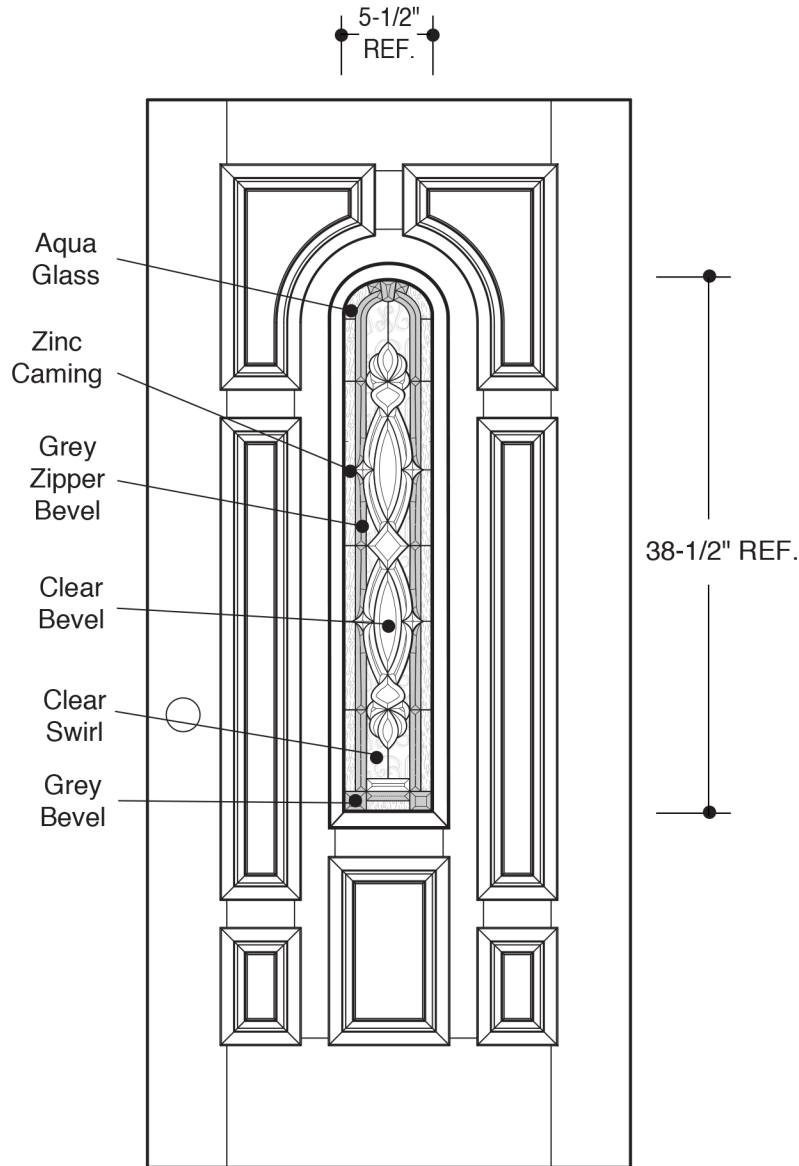

CENTER ARCHED LITE

	SEE ELEVATION VIEW FOR DETAIL	3'0"

PART NO.	QTY.	DESCRIPTION
		BARRINGTON® 6'8" BR3 GLASS

Our continuing program of product improvement makes specifications, design and product detail subject to change without notice.