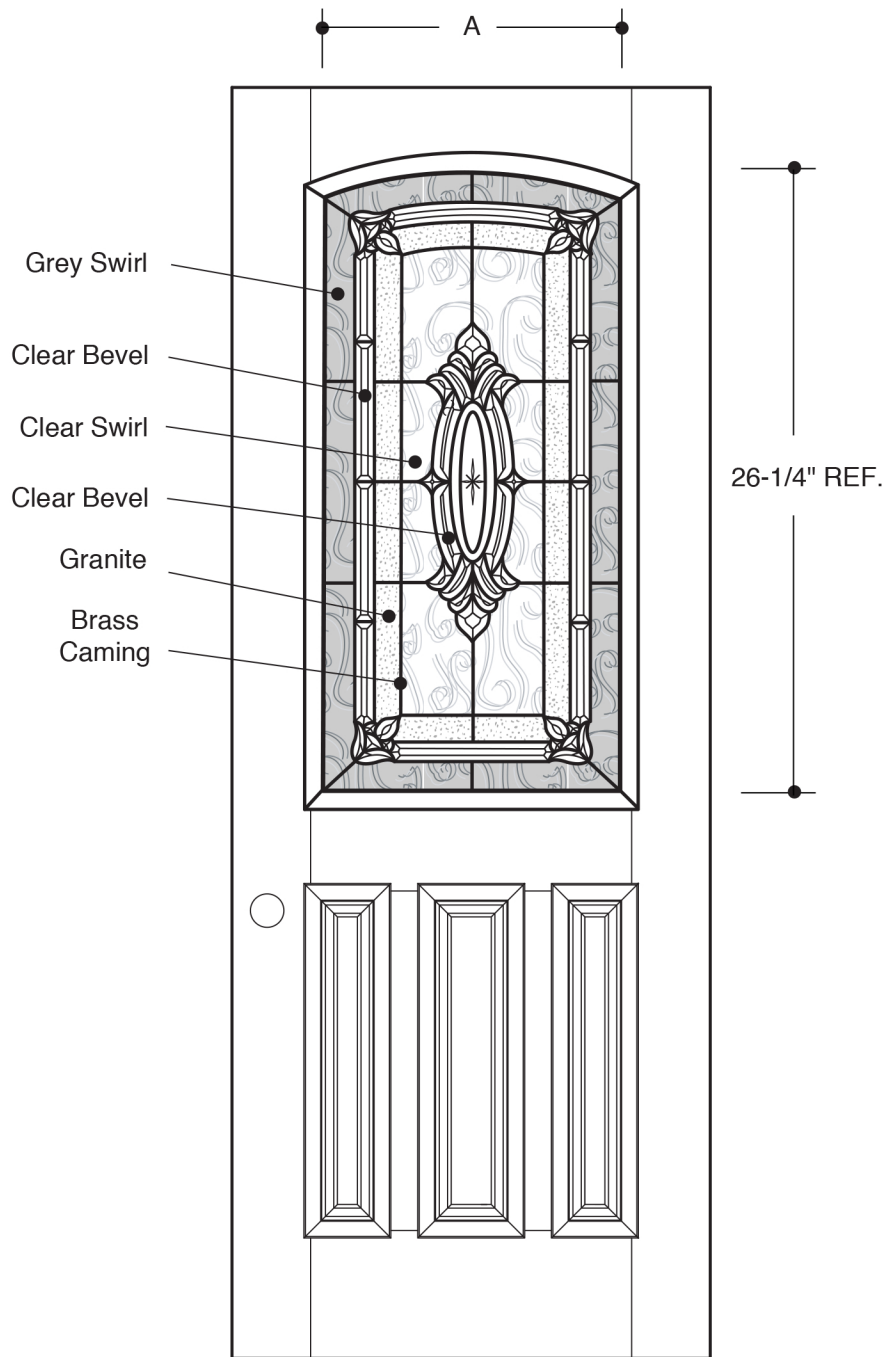

1/2 LITE CAMBER TOP

	A	21-1/2" REF.
		3'0"
	A	45-3/4" REF.
		3'6"

PART NO.	QTY.	DESCRIPTION
		BARRINGTON® 8'0" BR1 GLASS

Our continuing program of product improvement makes specifications, design and product detail subject to change without notice.