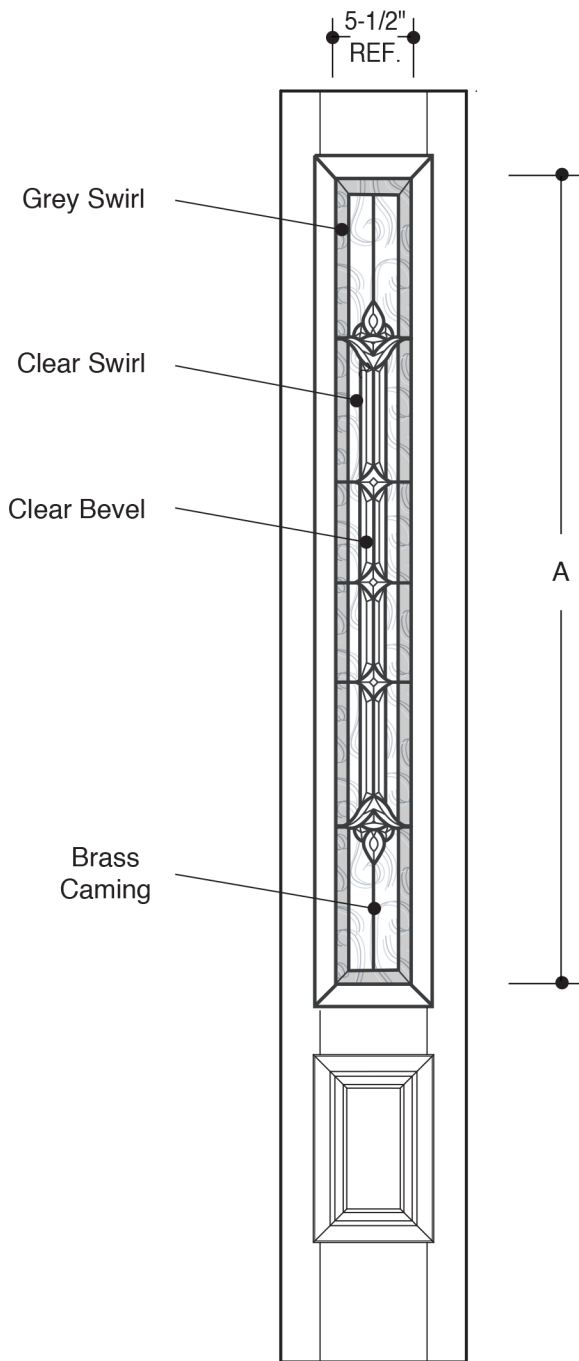

3/4 LITE RECTANGULAR

Matches 2-Panel 3/4 Lite Style Doors	A	60-1/4" REF.	12"
Matches 2-Panel 3/4 Lite Style Doors	A	61-1/4" REF.	14"
Matches Parliament 8-Panel Doors	A	61-3/4" REF.	12"
Matches Parliament 8-Panel Doors	A	61-3/4" REF.	14"

PART NO.	QTY.	DESCRIPTION
		BARRINGTON® 8'0" BR1 GLASS

Our continuing program of product improvement makes specifications, design and product detail subject to change without notice.