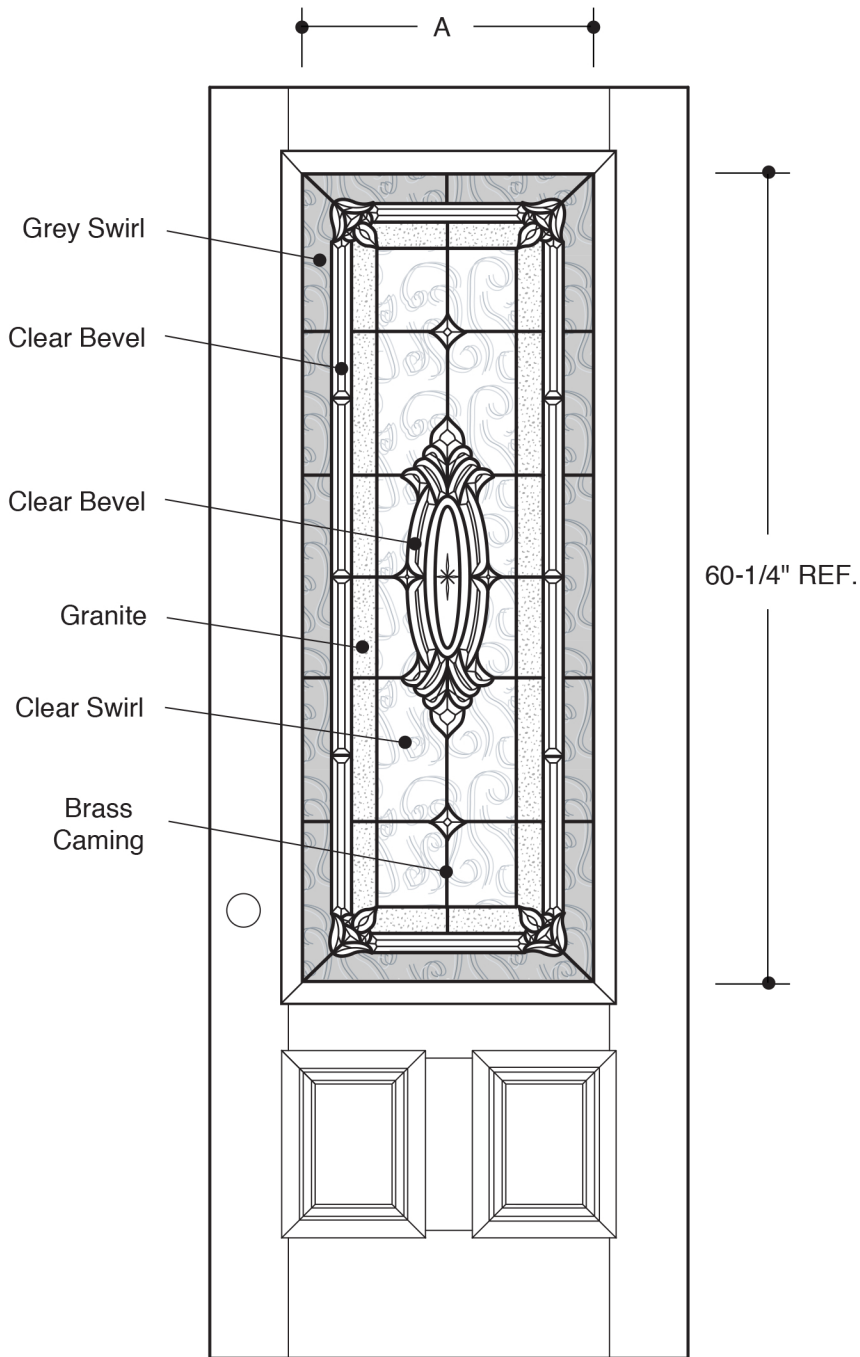

**3/4 LITE RECTANGULAR**

	A   21-1/2" REF.	<b>3'0"</b>
	A   26-1/4" REF.	<b>3'6"</b>

PART NO.	QTY.	DESCRIPTION
		BARRINGTON® 8'0" BR1 GLASS

Our continuing program of product improvement makes specifications, design and product detail subject to change without notice.