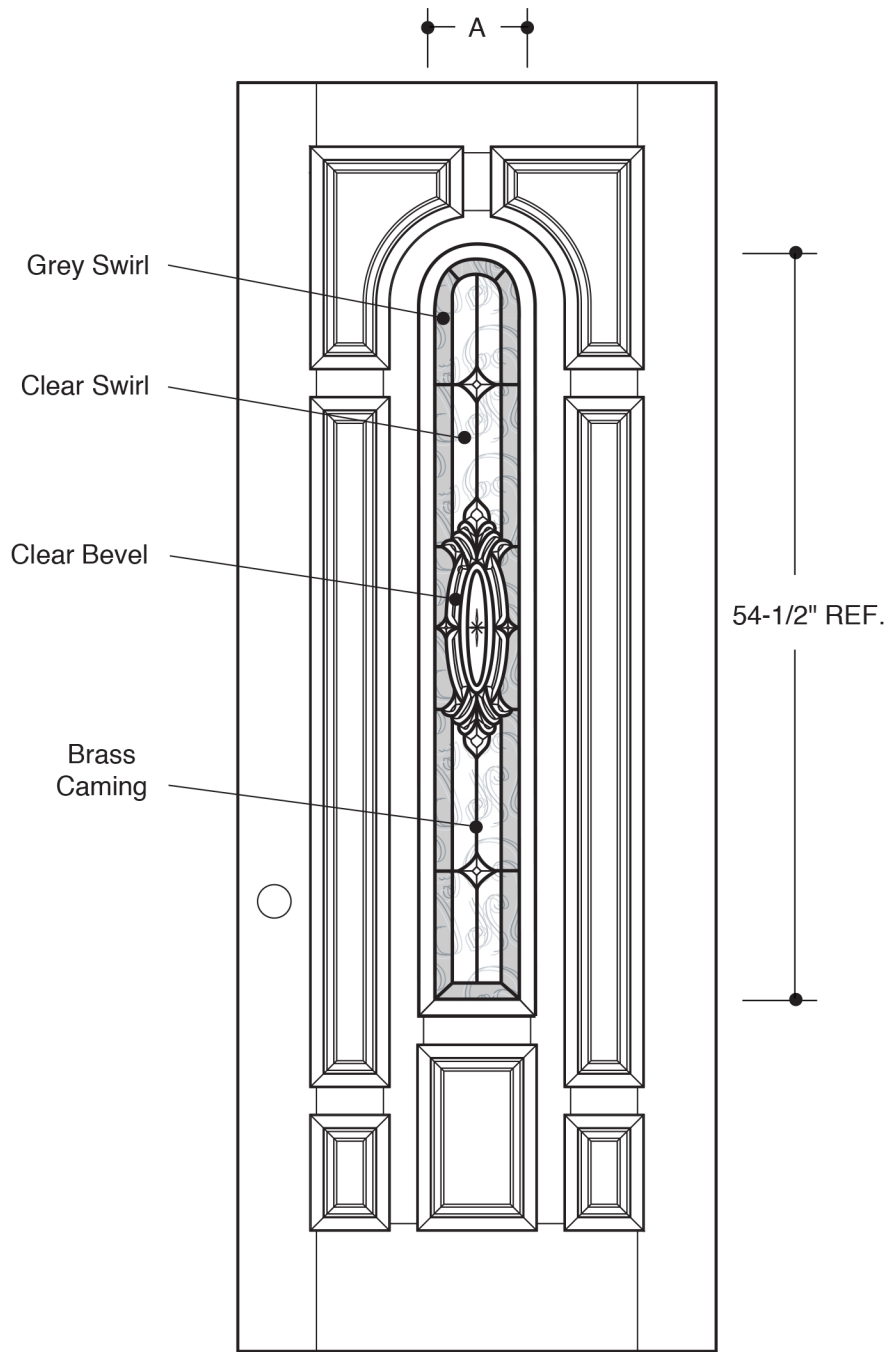

**CENTER ARCHED LITE**

	A	5-1/2" REF.
		<b>3'0"</b>
	A	8" REF.
		<b>3'6"</b>

PART NO.	QTY.	DESCRIPTION
		BARRINGTON® 8'0" BR1 GLASS

Our continuing program of product improvement makes specifications, design and product detail subject to change without notice.