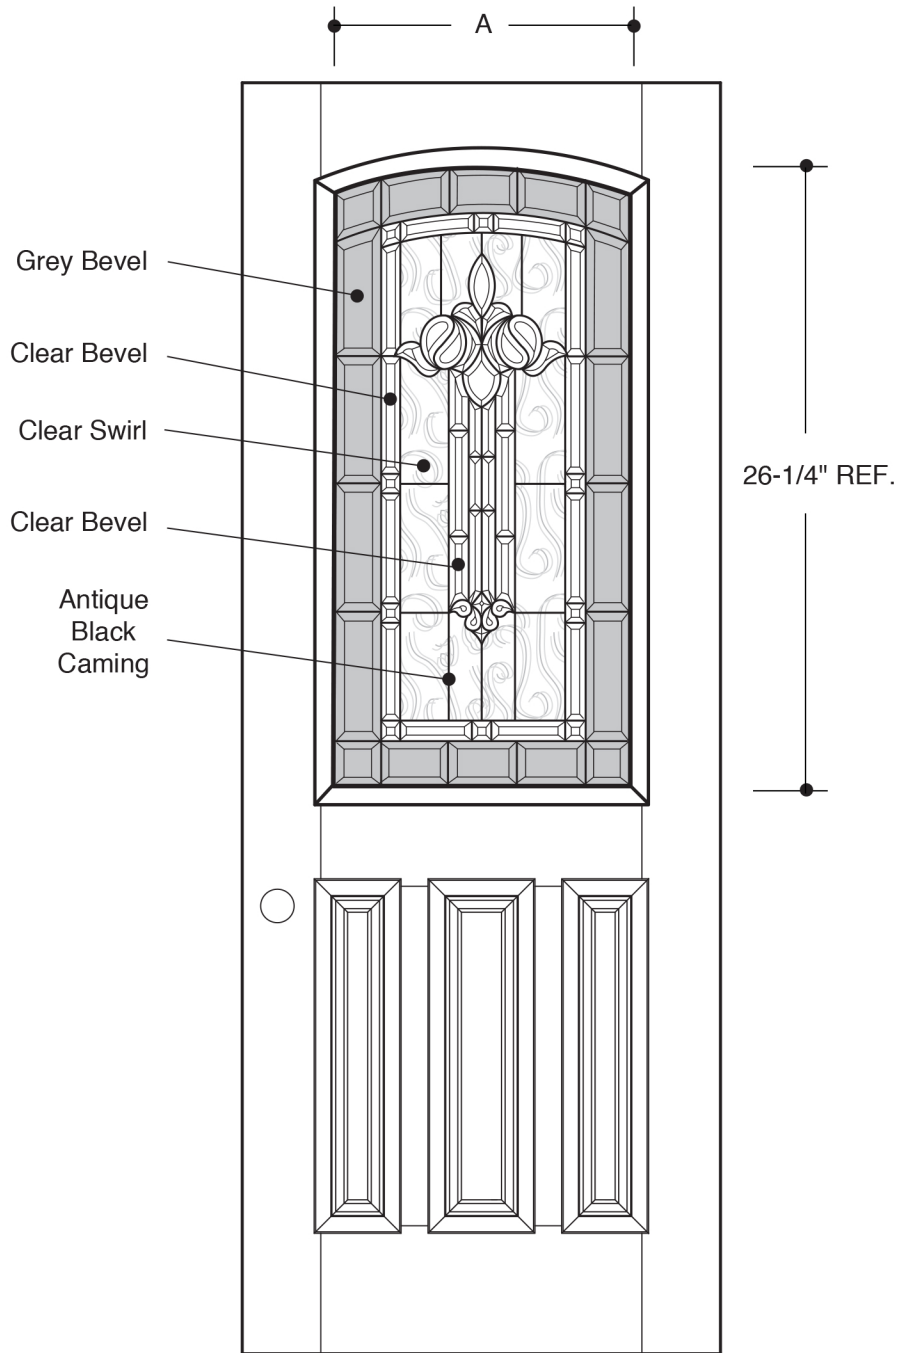

1/2 LITE CAMBER TOP

	A 21-1/2" REF.	3'0"
	A 45-3/4" REF.	3'6"

PART NO.	QTY.	DESCRIPTION
		BARRINGTON® 8'0" BR2 GLASS

Our continuing program of product improvement makes specifications, design and product detail subject to change without notice.