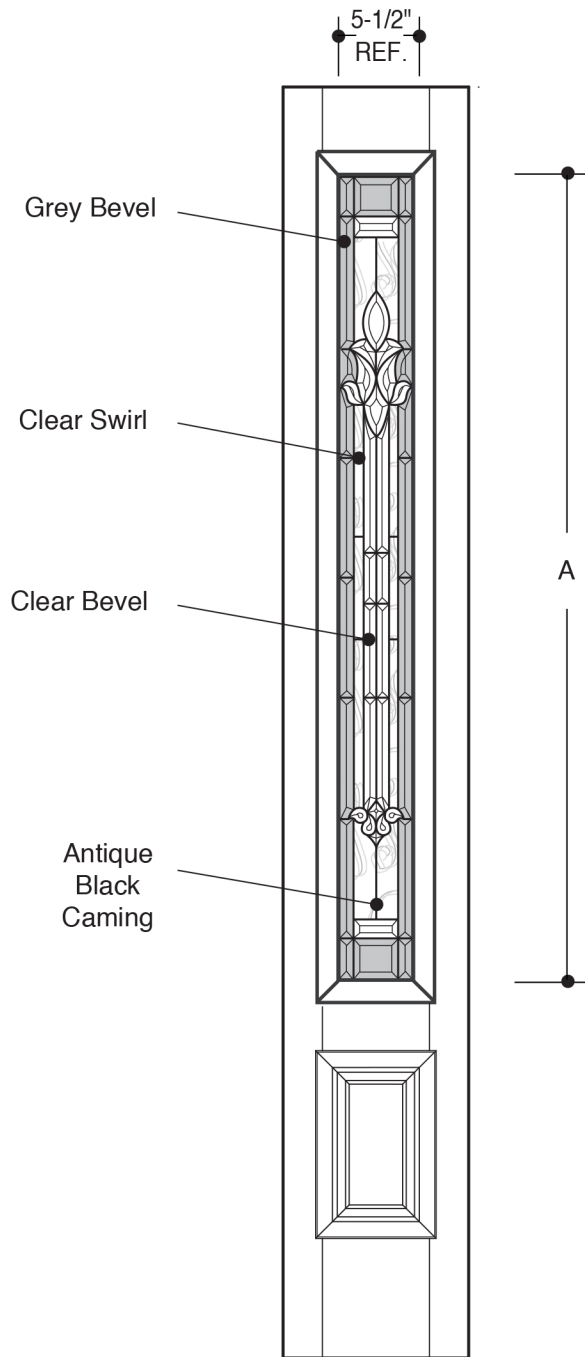

3/4 LITE RECTANGULAR

Matches 2-Panel 3/4 Lite Style Doors	A	60-1/4" REF.	12"
Matches 2-Panel 3/4 Lite Style Doors	A	60-1/4" REF.	14"
Matches Parliament 8-Panel Doors	A	61-3/4" REF.	12"
Matches Parliament 8-Panel Doors	A	61-3/4" REF.	14"

PART NO.	QTY.	DESCRIPTION
		BARRINGTON® 8'0" BR2 GLASS

Our continuing program of product improvement makes specifications, design and product detail subject to change without notice.