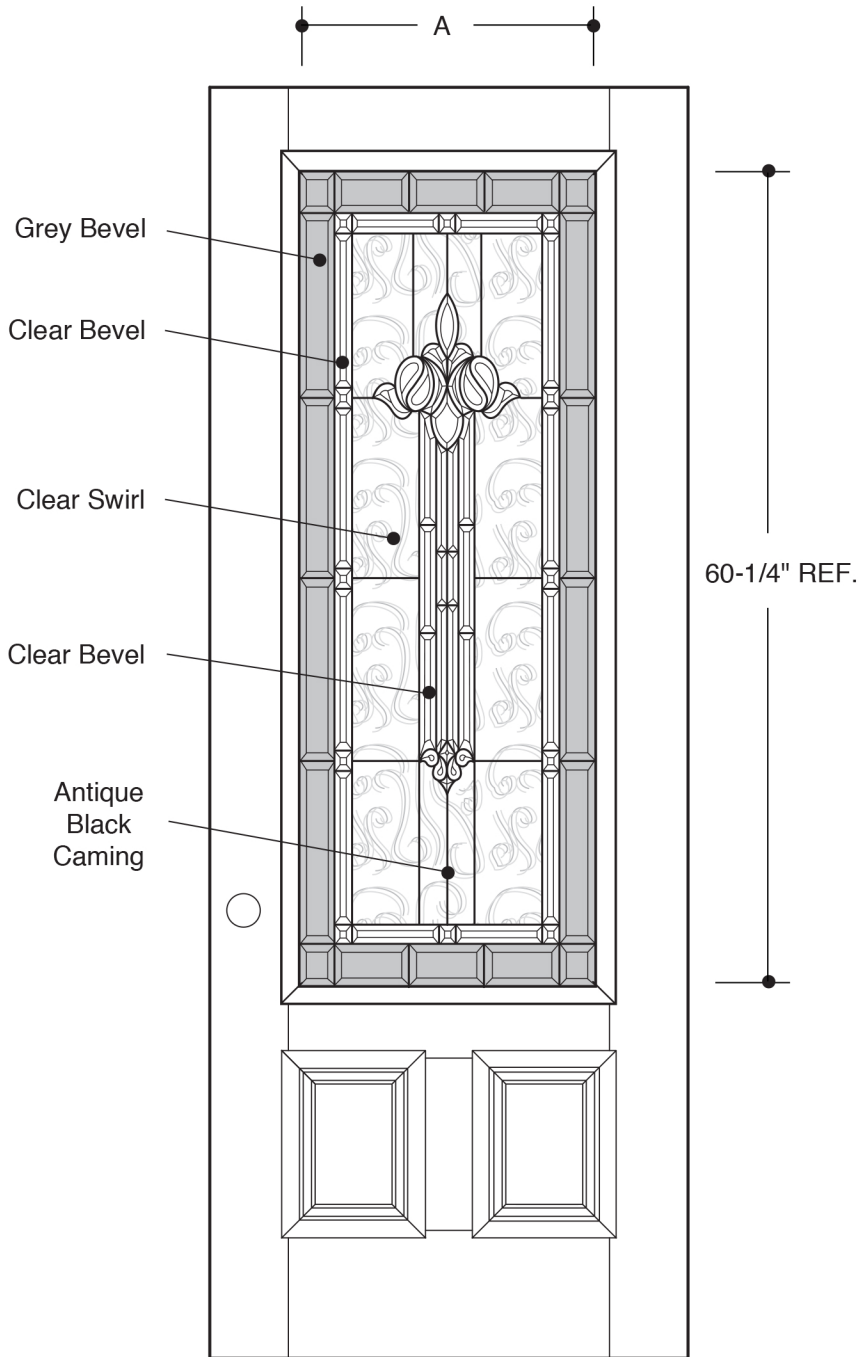

**3/4 LITE RECTANGULAR**

	A	21-1/2" REF.
		<b>3'0"</b>
	A	26-1/4" REF.
		<b>3'6"</b>

PART NO.	QTY.	DESCRIPTION
		BARRINGTON® 8'0" BR2 GLASS

Our continuing program of product improvement makes specifications, design and product detail subject to change without notice.