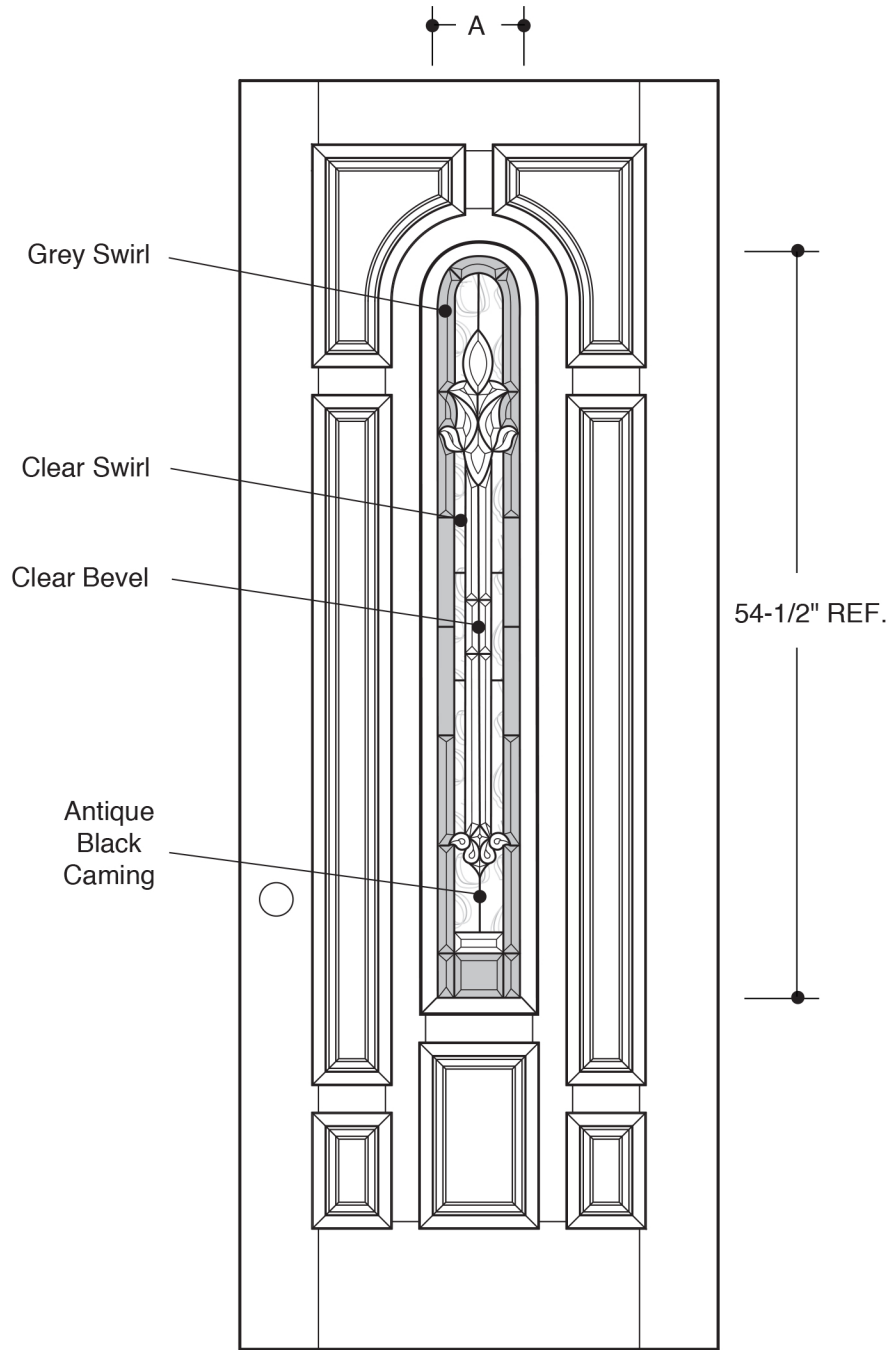

CENTER ARCHED LITE

	A	5-1/2" REF.
		3'0"
	A	8" REF.
		3'6"

PART NO.	QTY.	DESCRIPTION
		BARRINGTON® 8'0" BR2 GLASS

Our continuing program of product improvement makes specifications, design and product detail subject to change without notice.