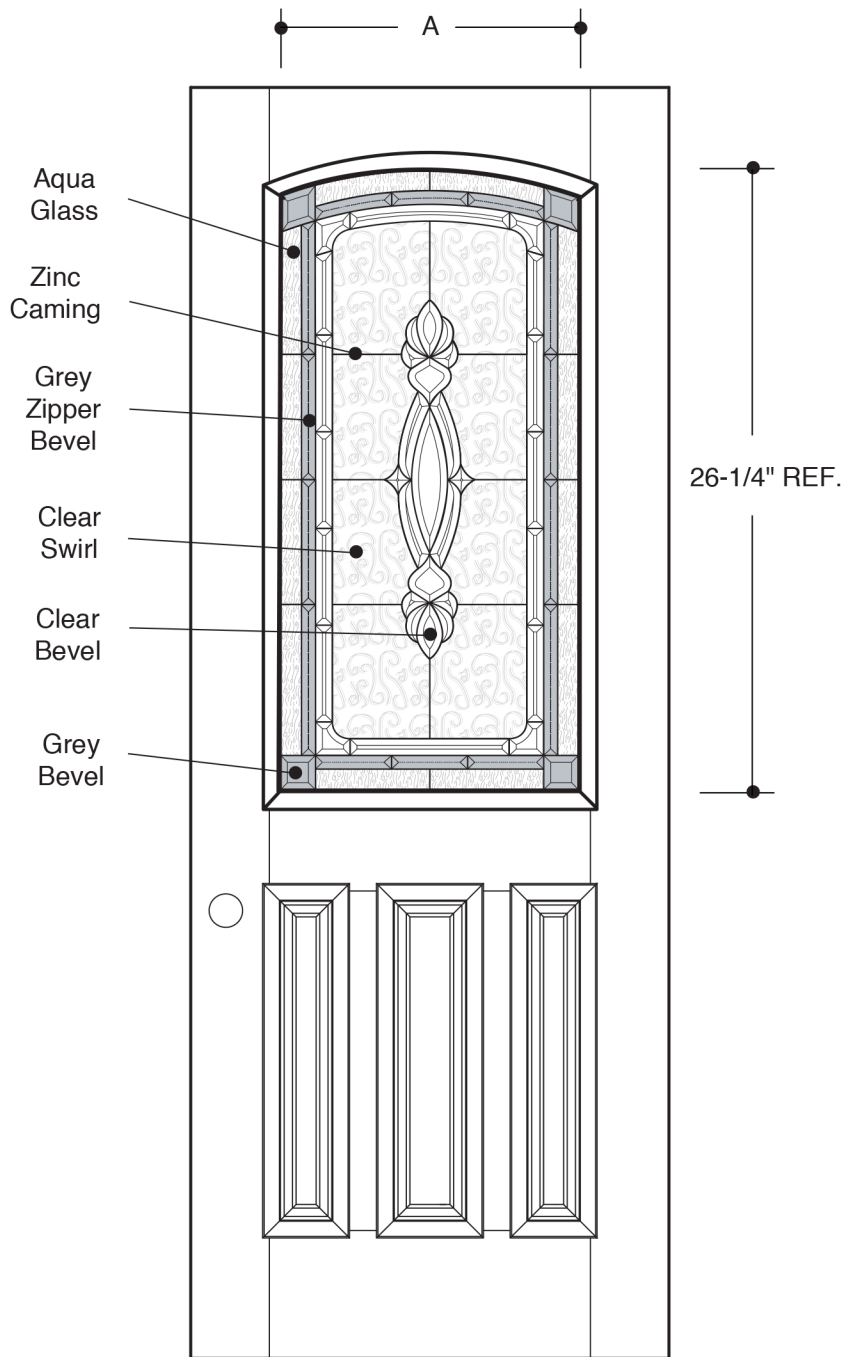

1/2 LITE CAMBER TOP

	A	21-1/2" REF.
		3'0"
	A	45-3/4" REF.
		3'6"

PART NO.	QTY.	DESCRIPTION
		BARRINGTON® 8'0" BR3 GLASS

Our continuing program of product improvement makes specifications, design and product detail subject to change without notice.