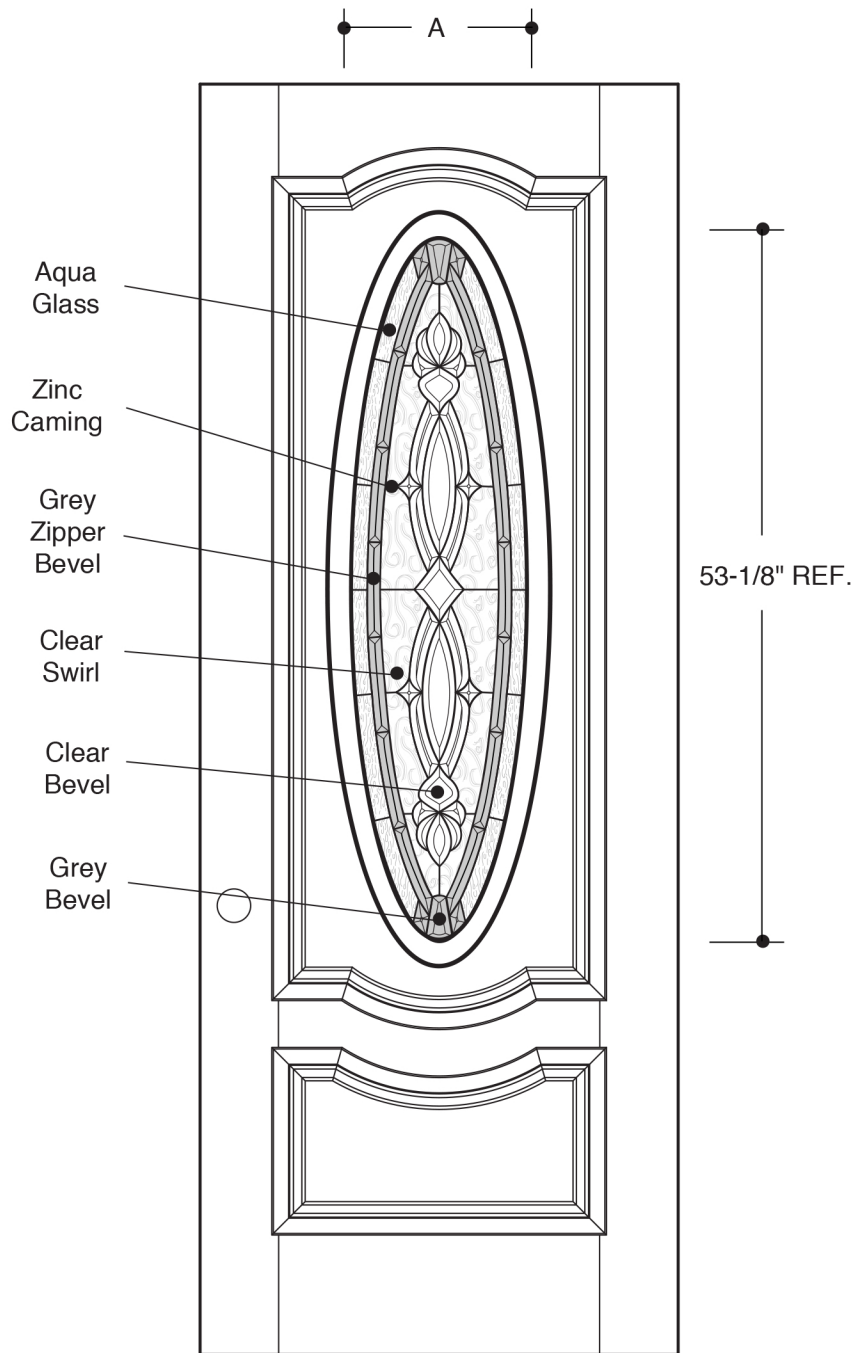

3/4 LITE OVAL

	A	13-3/8" REF.	3'0"
	A	15-3/4" REF.	3'6"

PART NO.	QTY.	DESCRIPTION
		BARRINGTON® 8'0" BR3 GLASS

Our continuing program of product improvement makes specifications, design and product detail subject to change without notice.