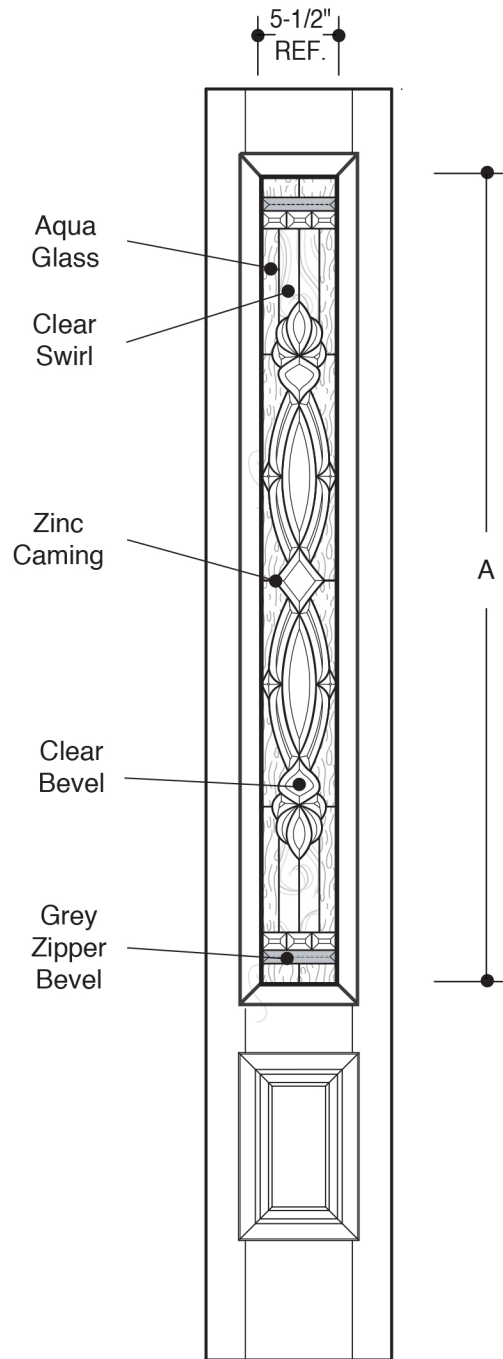

3/4 LITE RECTANGULAR

Matches 2-Panel 3/4 Lite Style Doors	A	60-1/4" REF.	12"
Matches 2-Panel 3/4 Lite Style Doors	A	61-1/4" REF.	14"
Matches Parliament 8-Panel Doors	A	61-3/4" REF.	12"
Matches Parliament 8-Panel Doors	A	61-3/4" REF.	14"

PART NO.	QTY.	DESCRIPTION
		BARRINGTON® 8'0" BR3 GLASS

Our continuing program of product improvement makes specifications, design and product detail subject to change without notice.