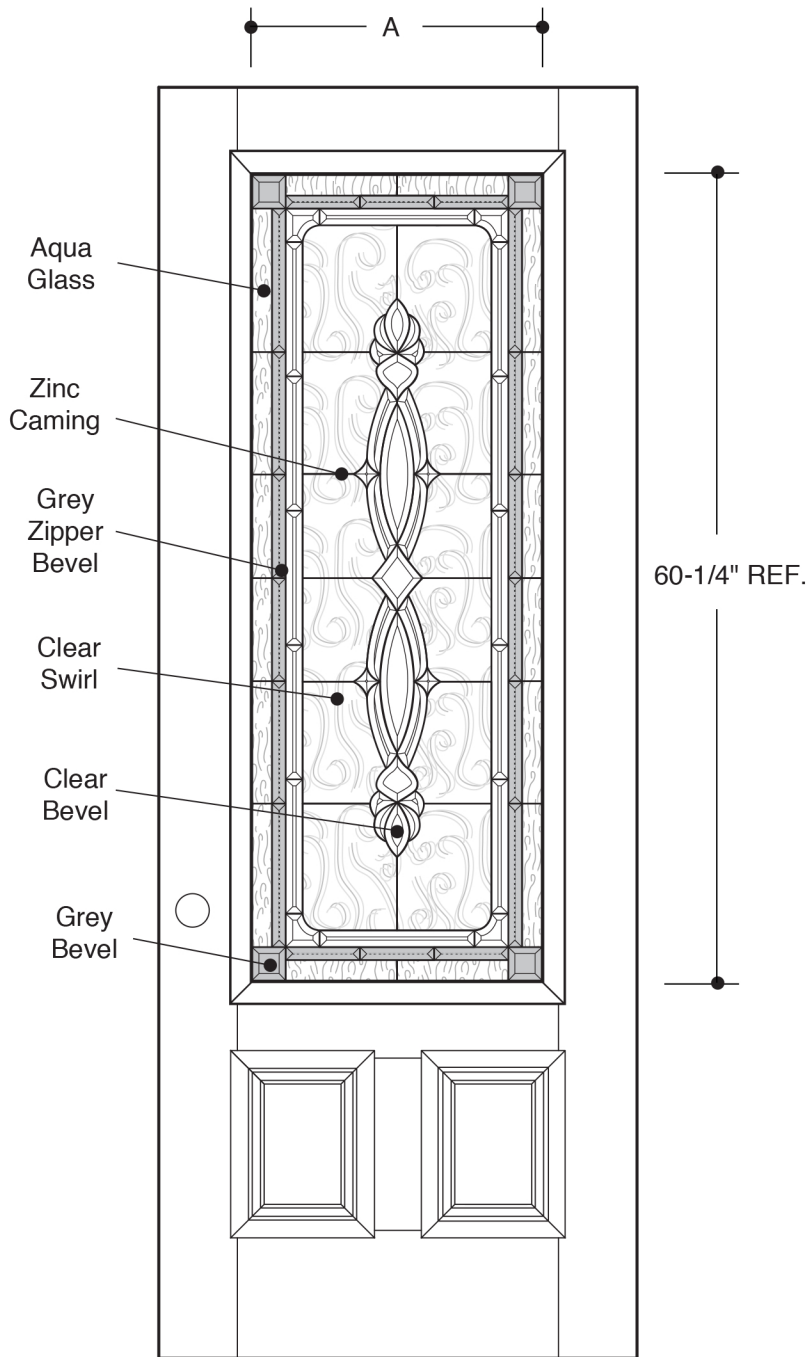

3/4 LITE RECTANGULAR

	A	21-1/2" REF.
		3'0"
	A	26-1/4" REF.
		3'6"

PART NO.	QTY.	DESCRIPTION
		BARRINGTON® 8'0" BR3 GLASS

Our continuing program of product improvement makes specifications, design and product detail subject to change without notice.