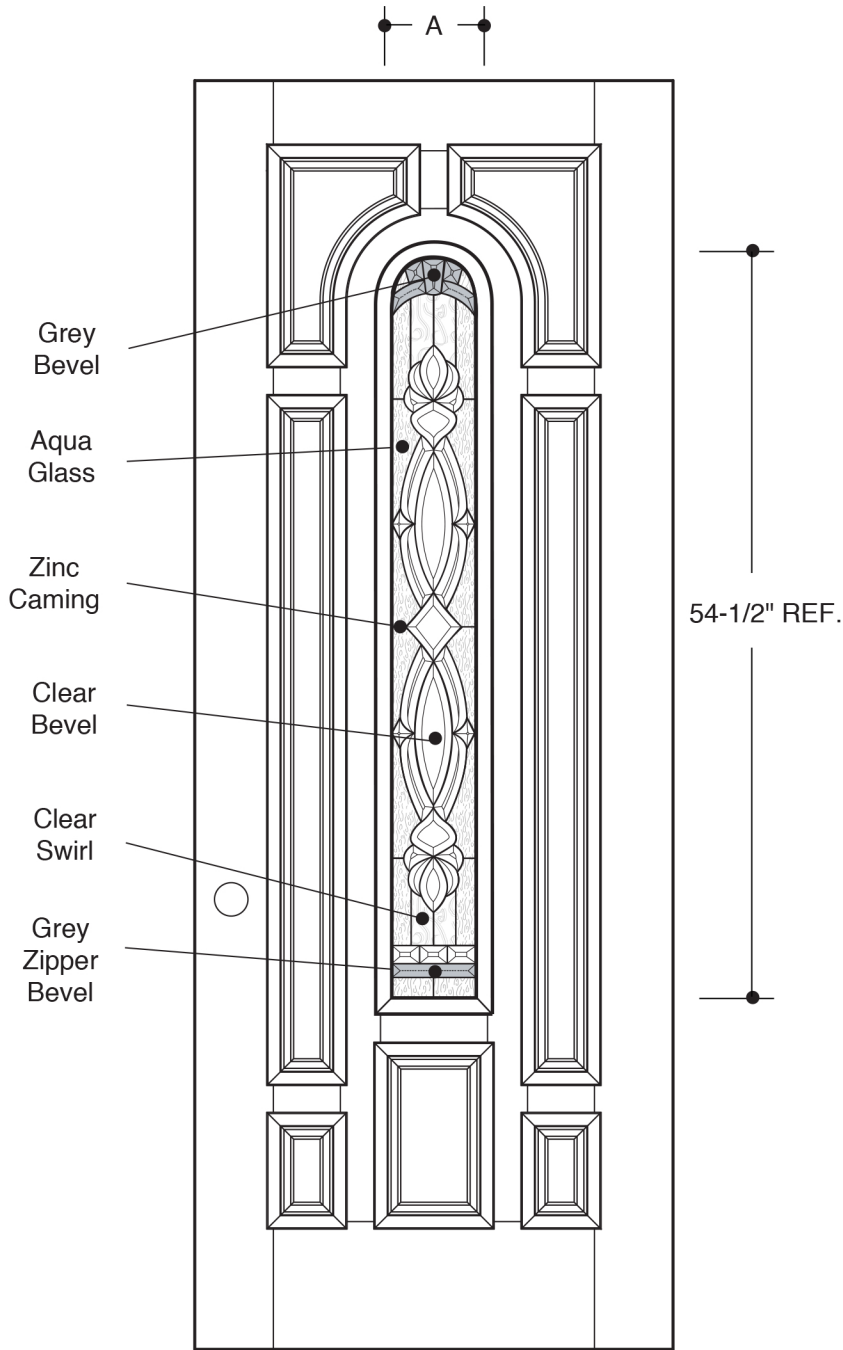

CENTER ARCHED LITE

	A	5-1/2" REF.
		3'0"
	A	8" REF.
		3'6"

PART NO.	QTY.	DESCRIPTION
		BARRINGTON® 8'0" BR3 GLASS

Our continuing program of product improvement makes specifications, design and product detail subject to change without notice.