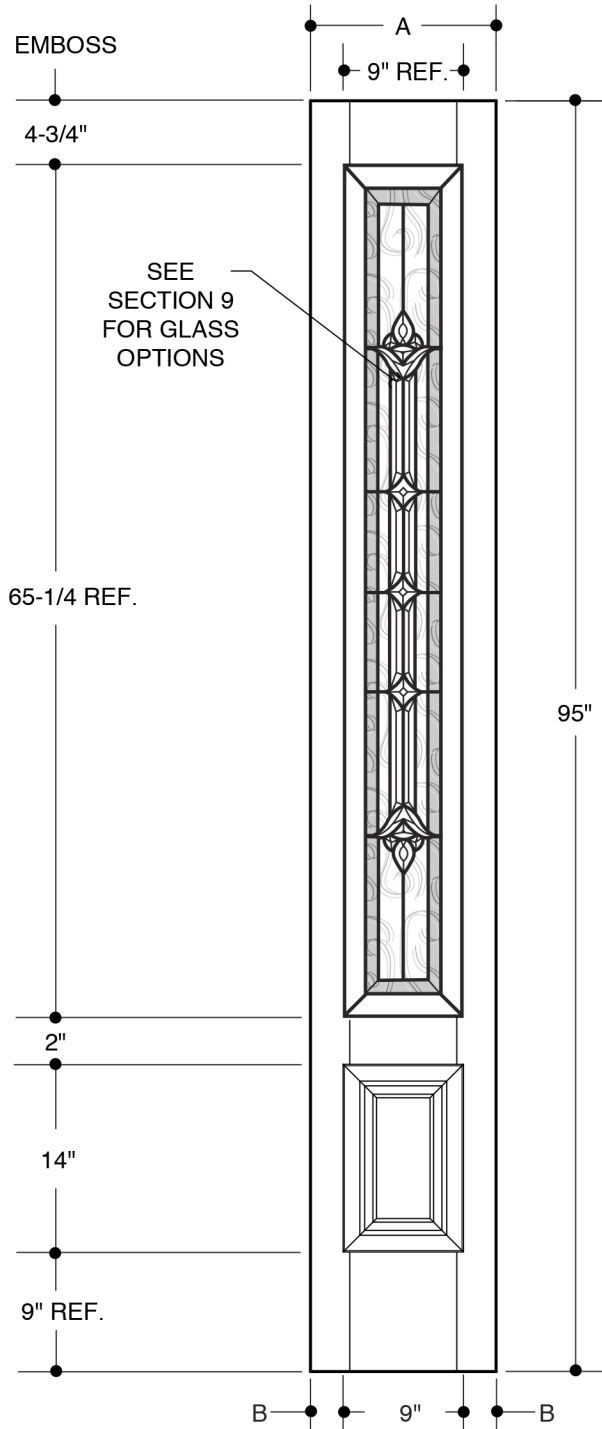

**1-PANEL WITH 3/4 INSERT**

		<b>12"</b>
A	11-7/8"	
B	1-7/16"	
		<b>14"</b>
A	13-7/8"	
B	2-7/16"	

**Please Note:**

1. Layout matches parliament 8 panel door.

PART NO.	QTY.	DESCRIPTION
		BARRINGTON® 8'0" WOOD-GRAIN TEXTURED FIBERGLASS