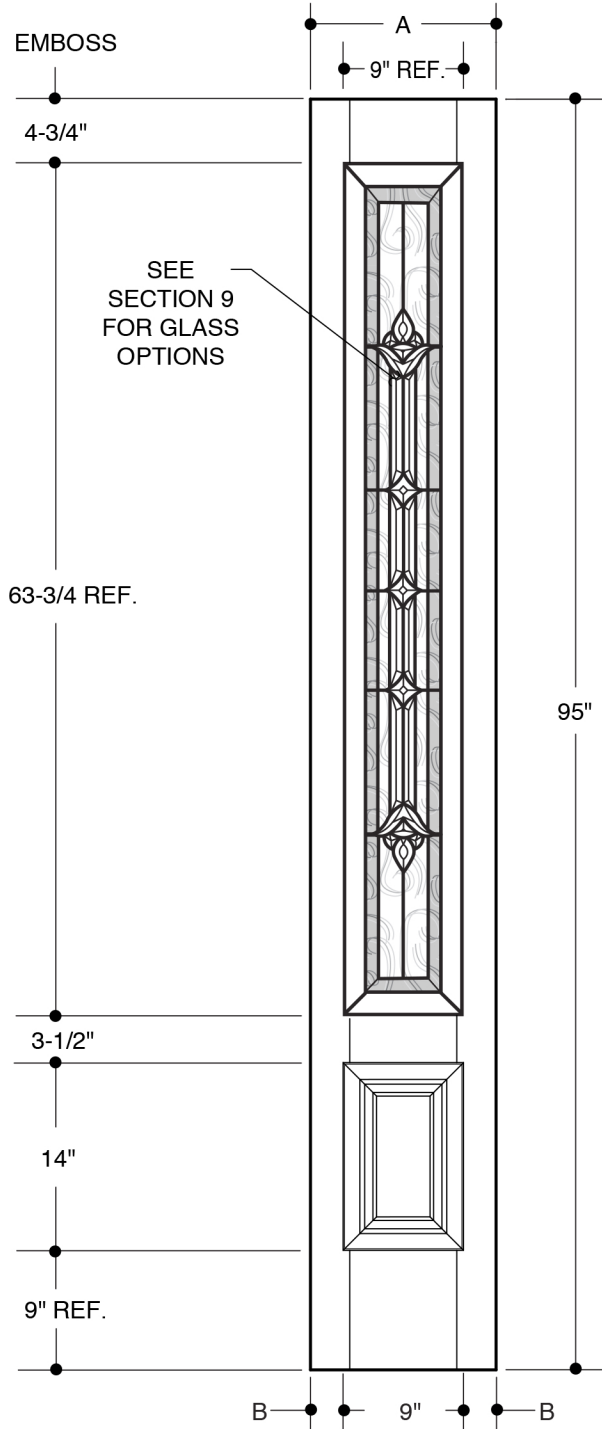

1-PANEL WITH 3/4 INSERT

SEE SECTION 9 FOR GLASS OPTIONS

		12"
A	11-7/8"	
B	1-7/16"	
		14"
A	13-7/8"	
B	2-7/16"	

Please Note:

1. Layout matches typ. 2 panel style doors with 3/4 lite inserts.
2. Available as Oak or Mahogany Wood-Grain Texture.

PART NO.	QTY.	DESCRIPTION
		BARRINGTON® 8'0" WOOD-GRAIN TEXTURED FIBERGLASS

Our continuing program of product improvement makes specifications, design and product detail subject to change without notice.