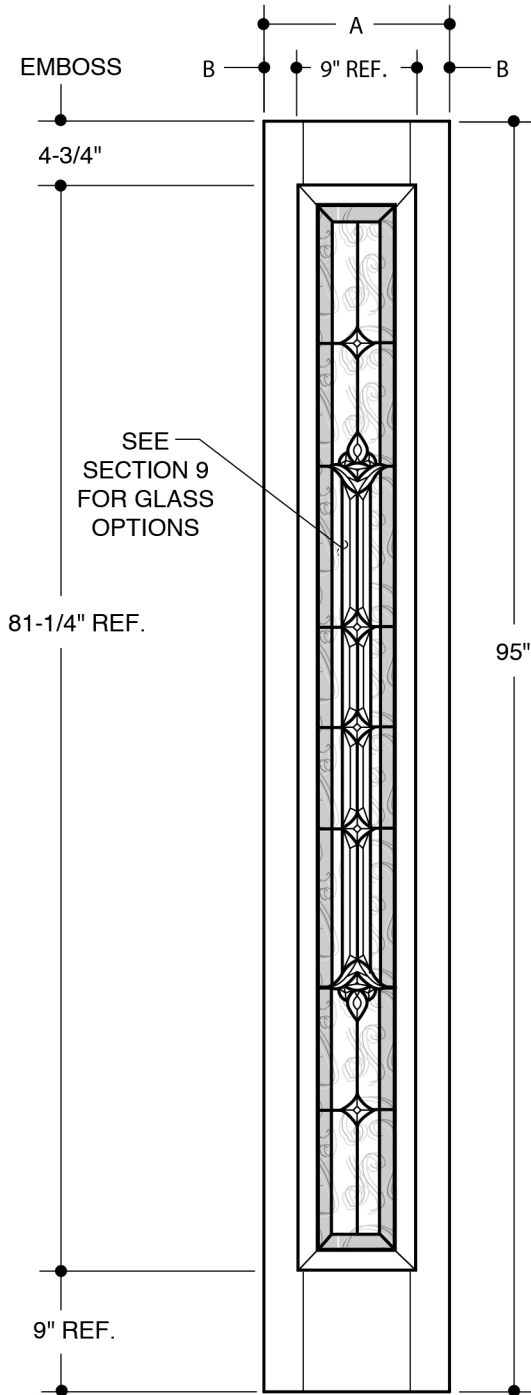

FULL LITE INSERT

			12"
A	11-7/8"		
B	1-7/16" REF.		
A	13-7/8"		14"
B	2-7/16" REF.		

PART NO.	QTY.	DESCRIPTION
		BARRINGTON® 8'0" WOOD-GRAIN TEXTURED FIBERGLASS

Our continuing program of product improvement makes specifications, design and product detail subject to change without notice.