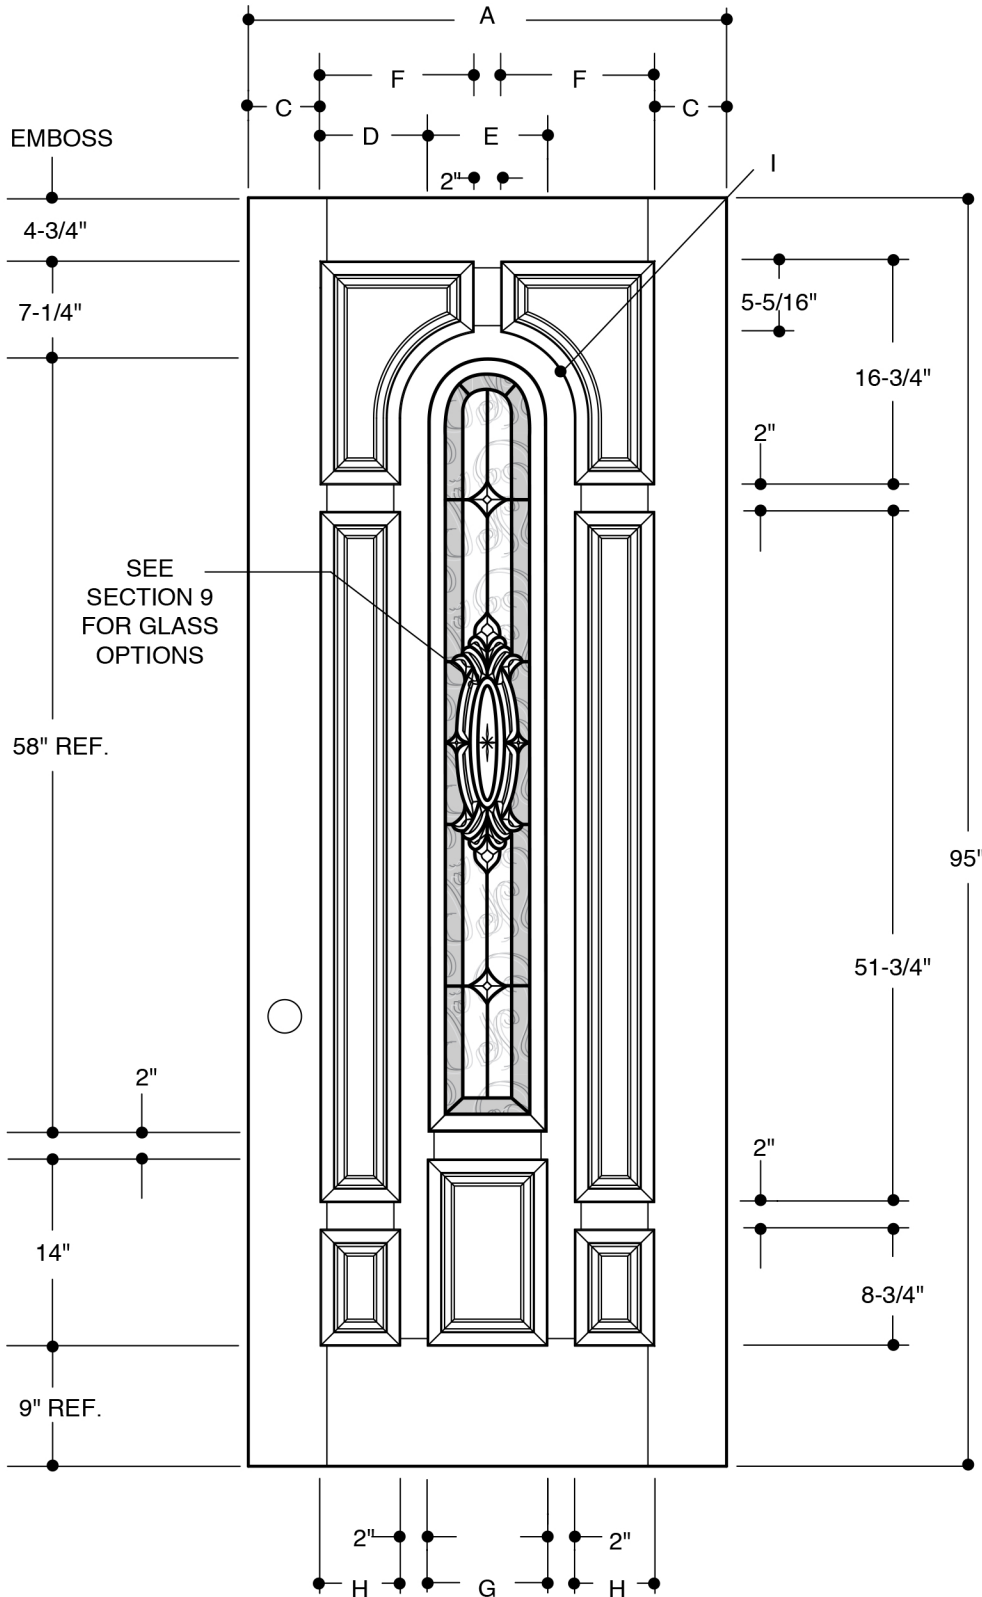

**PARLIAMENT 8-PANEL
WITH CENTER ARC INSERT**

A	35-3/4"	3'0"
B	25"	
C	5-3/8"	
D	8"	
E	9" REF.	
F	11-1/2"	
G	9"	
H	6"	
I	R 6-1/2"	
A	41-3/4"	3'6"
B	29-3/4"	
C	6"	
D	9-1/8"	
E	11-1/2" REF.	
F	13-7/8"	
G	11-1/2"	
H	7-1/8"	
I	R 7-3/4"	

PART NO.	QTY.	DESCRIPTION
		BARRINGTON® 8'0" WOOD-GRAIN TEXTURED FIBERGLASS

Our continuing program of product improvement makes specifications, design and product detail subject to change without notice.