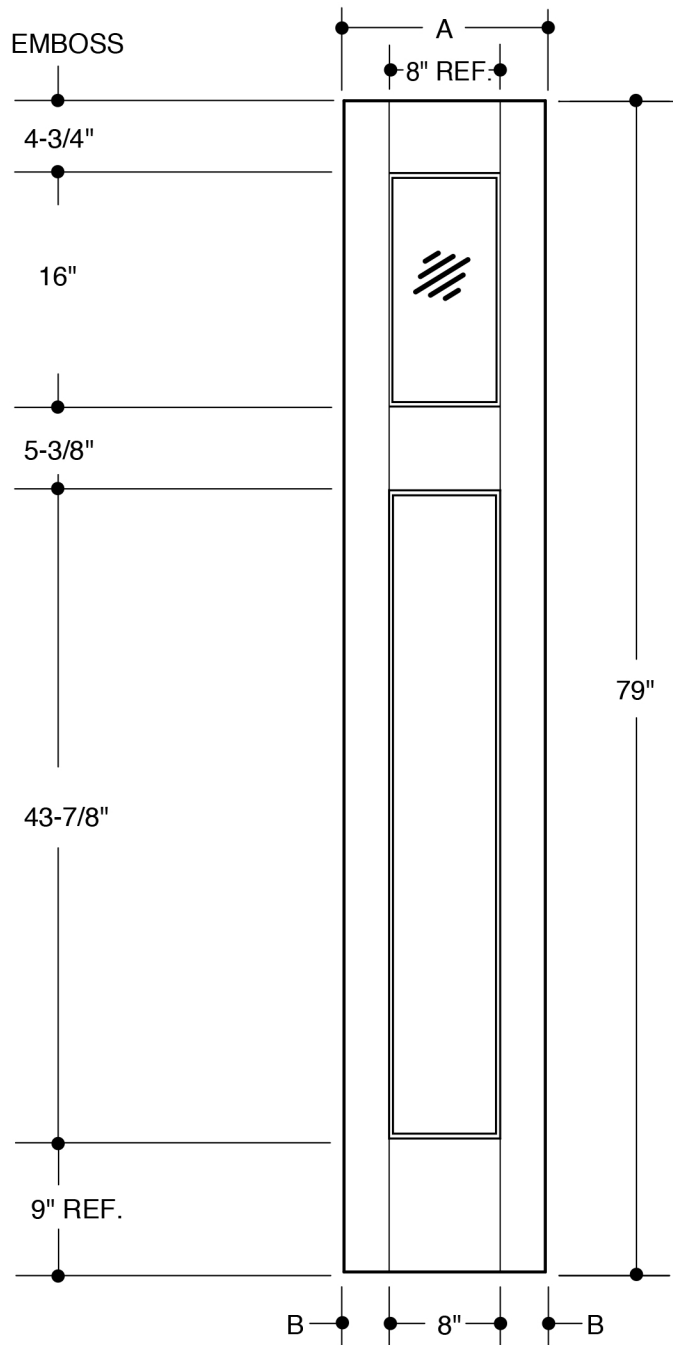

1-PANEL WITH 1/4 INSERT

			12"
A	11-7/8"		
B	1-15/16"		
			14"
A	13-7/8"		
B	2-15/16"		

Please Note:
 1. Available as Oak or Mahogany Wood-Grain Textured.

PART NO.	QTY.	DESCRIPTION
		BARRINGTON® CRAFTSMAN WOOD-GRAIN TEXTURED FIBERGLASS SIDELITE