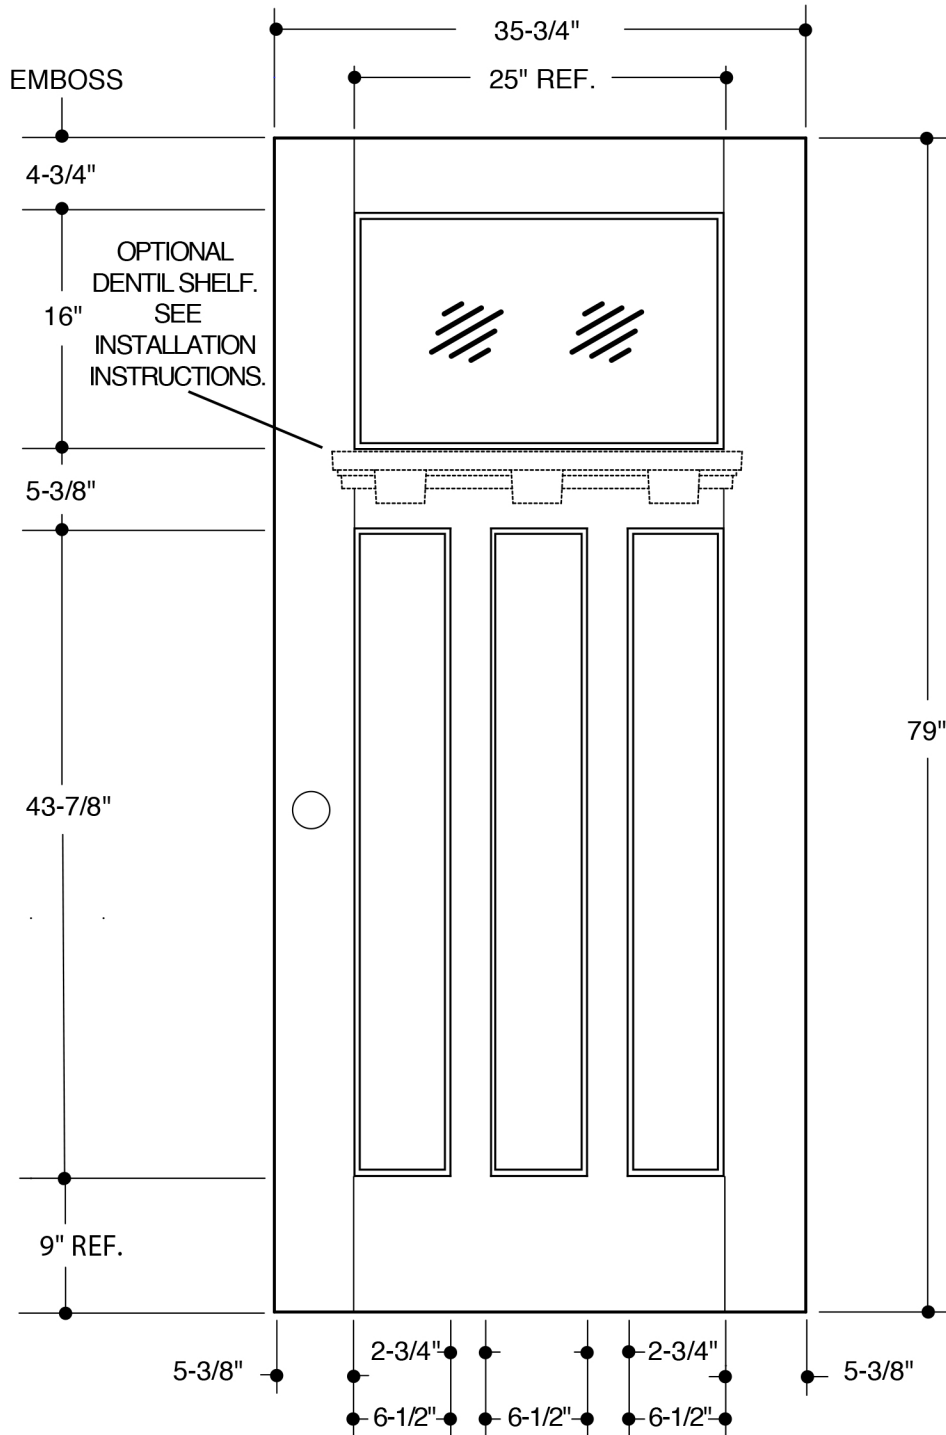

**3-PANEL WITH 1/4
RECTANGULAR INSERT**

	SEE ELEVATION VIEW FOR DETAIL	3'0"

Please Note: Available as Oak or Mahogany Wood-Grain Textured.

PART NO.	QTY.	DESCRIPTION
		BARRINGTON® CRAFTSMAN WOOD-GRAIN TEXTURED FIBERGLASS