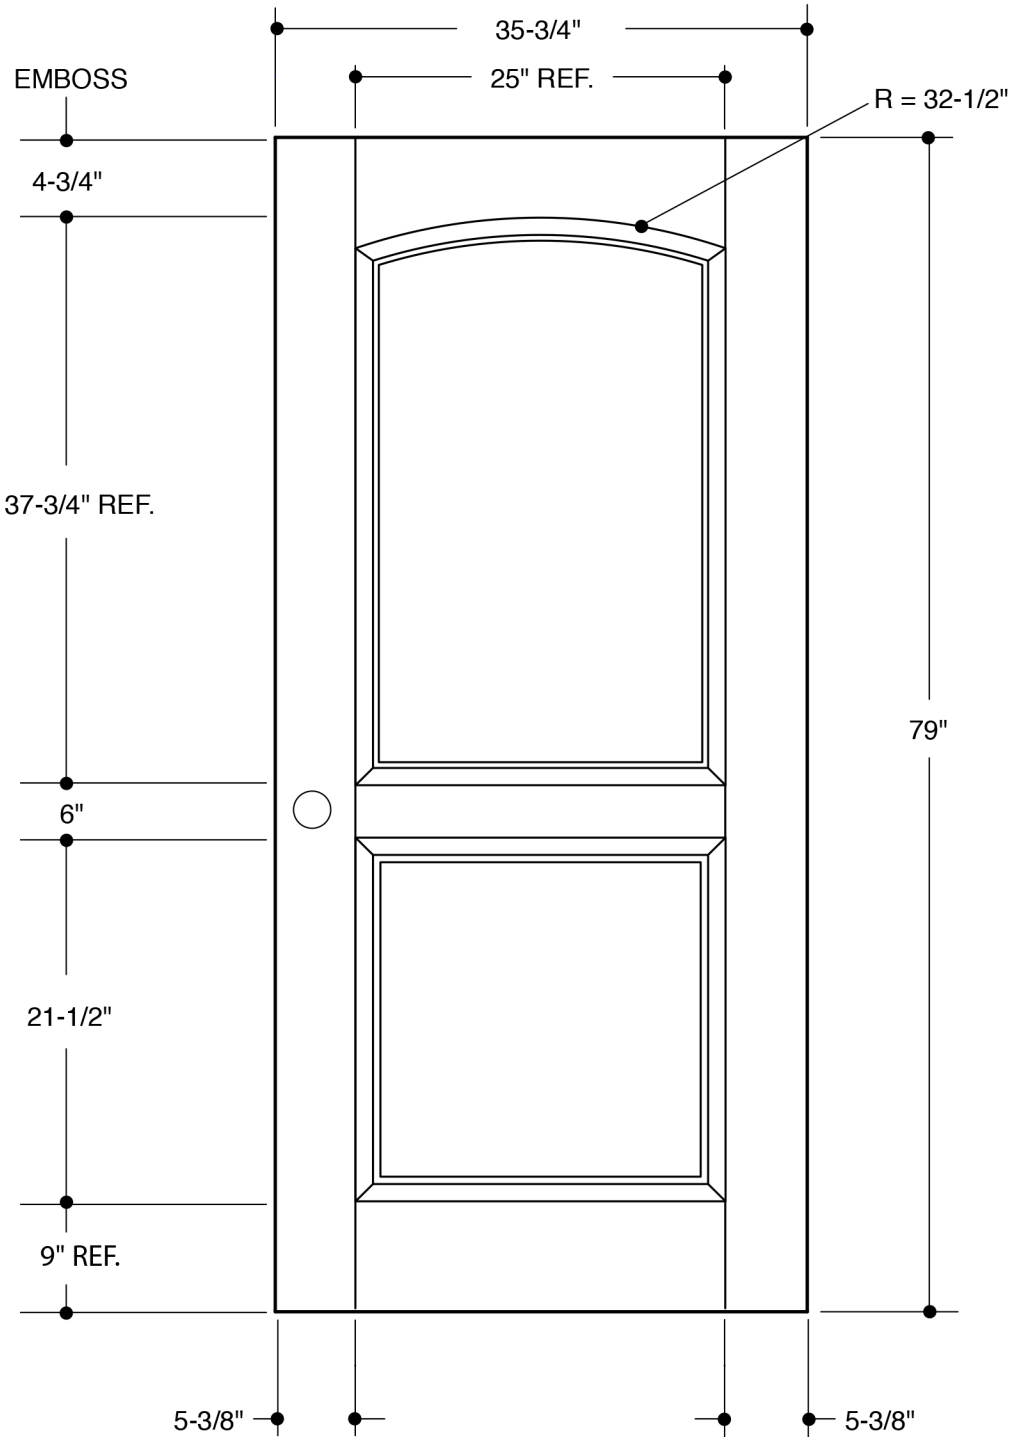

**2-PANEL
CAMBER TOP**

	SEE ELEVATION VIEW FOR DETAIL	3'0"

PART NO.	QTY.	DESCRIPTION
		BARRINGTON® SIERRA™ WOOD-GRAIN TEXTURED FIBERGLASS

Our continuing program of product improvement makes specifications, design and product detail subject to change without notice.