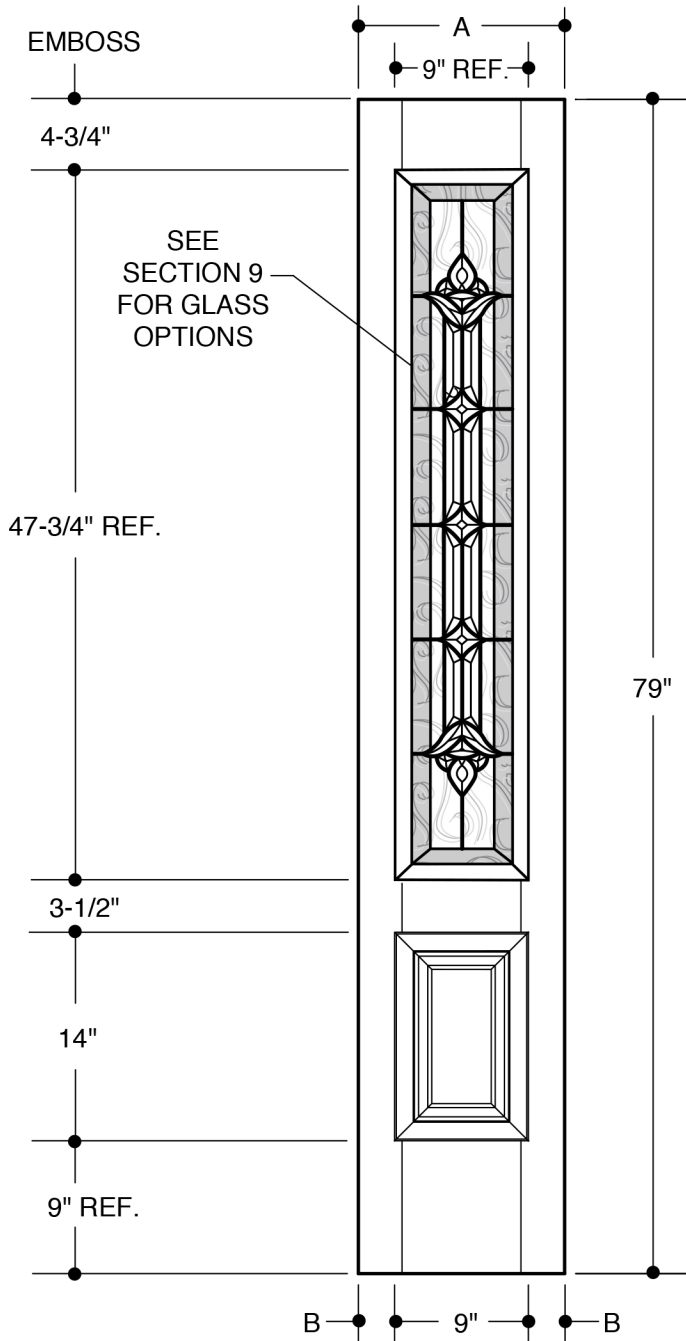

1-PANEL WITH 3/4 INSERT

	A	11-7/8"	12"
	B	1-7/16"	
	A	13-7/8"	14"
	B	2-7/16"	

Please Note:

1. Available as Oak or Mahogany Wood-Grain Texture.

PART NO.	QTY.	DESCRIPTION
		BARRINGTON® WOOD-GRAIN TEXTURED FIBERGLASS SIDELITE