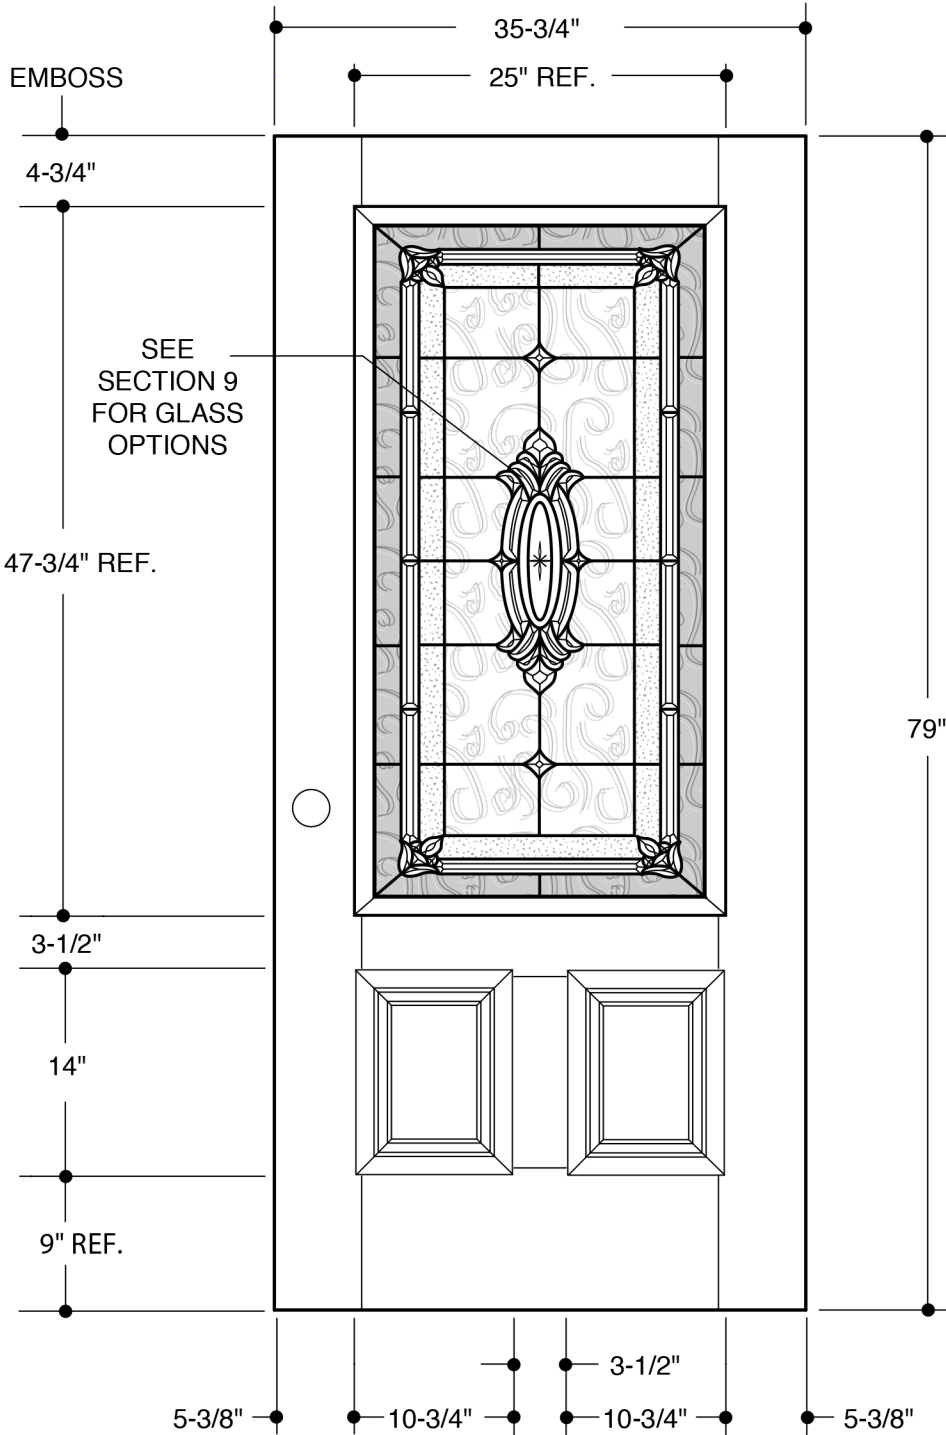

**2-PANEL WITH 3/4
RECTANGULAR INSERT**

	SEE ELEVATION VIEW FOR DETAIL	3'0"

PART NO.	QTY.	DESCRIPTION
		BARRINGTON® WOOD-GRAIN TEXTURED FIBERGLASS

Our continuing program of product improvement makes specifications, design and product detail subject to change without notice.