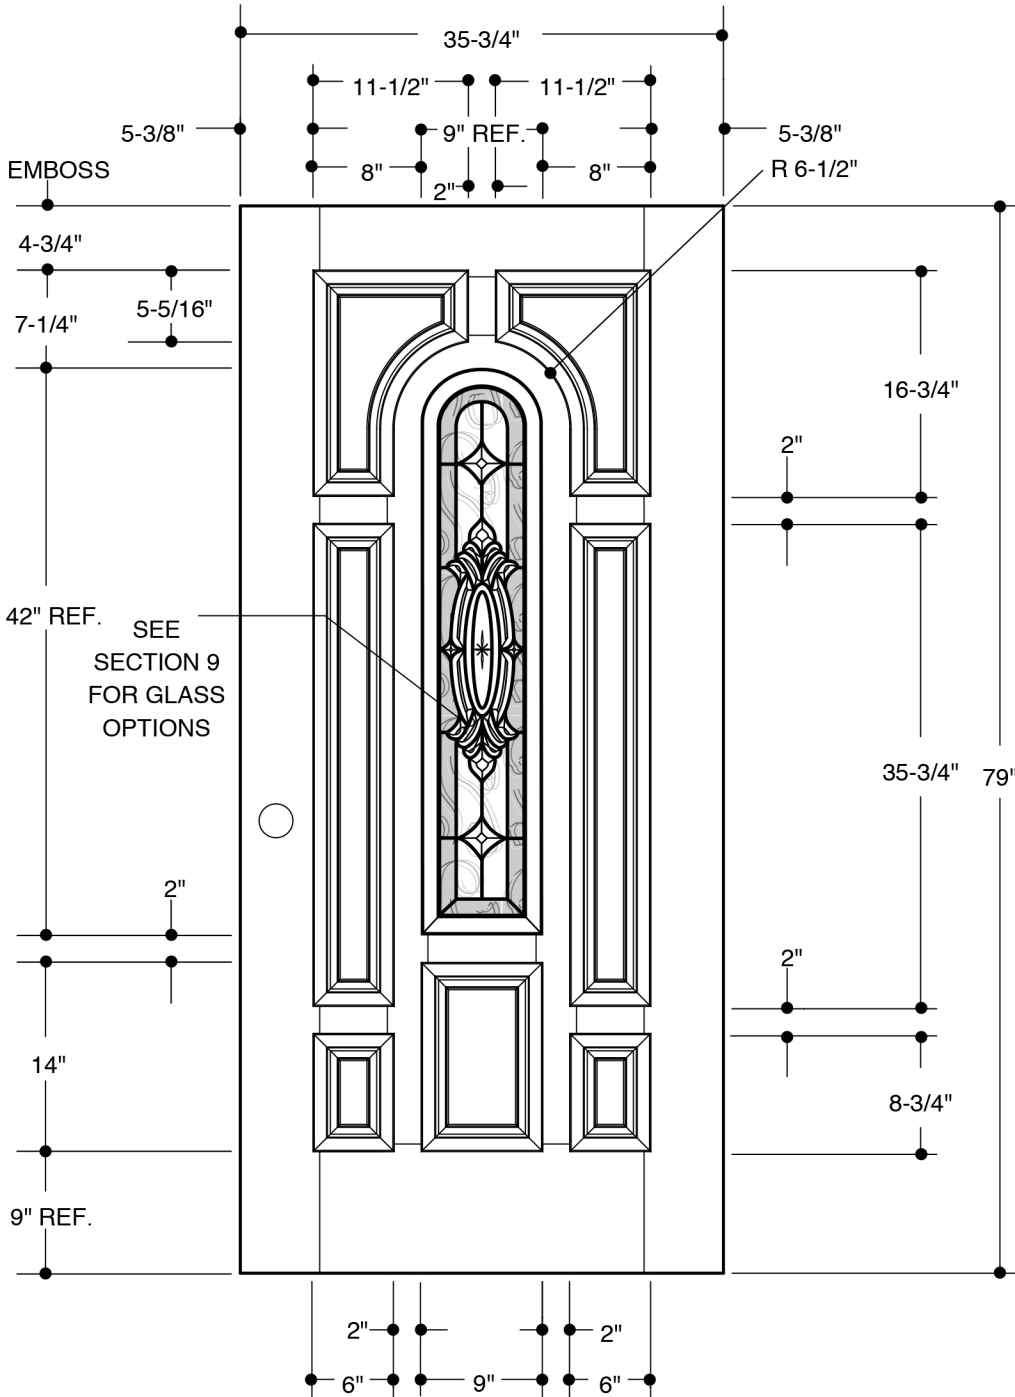

**PARLIAMENT 8-PANEL
WITH CENTER ARC INSERT**

	SEE ELEVATION VIEW FOR DETAIL	3'0"

PART NO.	QTY.	DESCRIPTION
		BARRINGTON® WOOD-GRAIN TEXTURED FIBERGLASS

Our continuing program of product improvement makes specifications, design and product detail subject to change without notice.