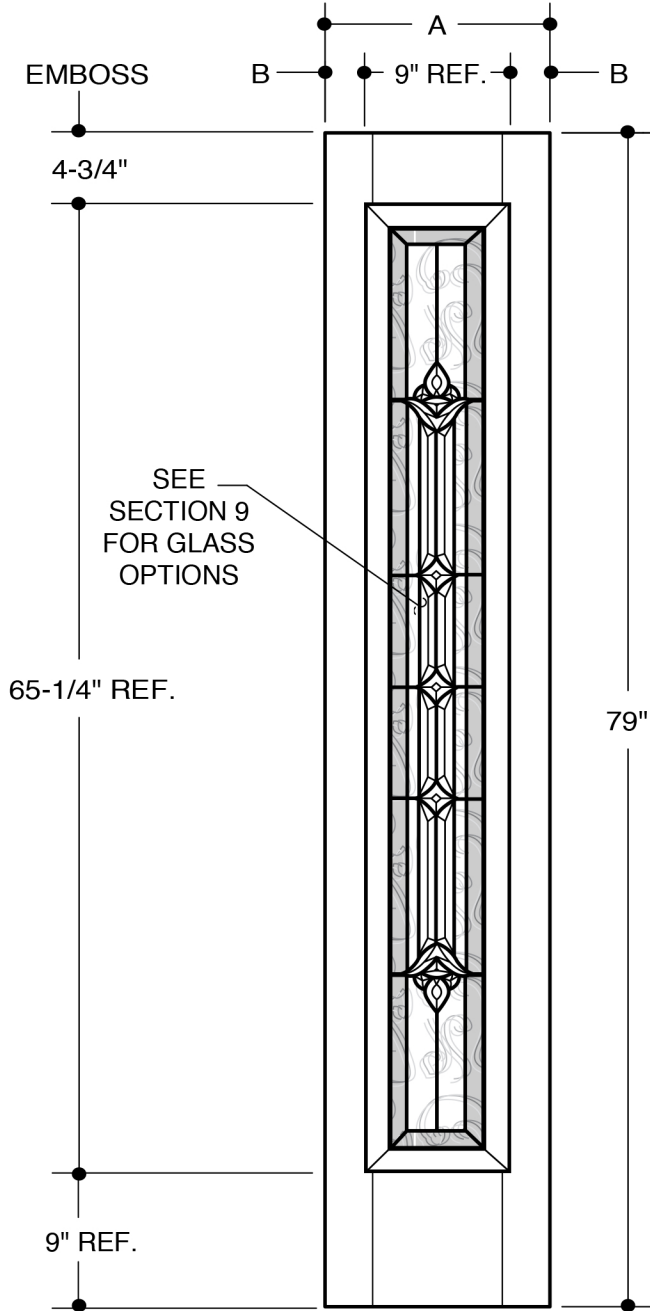

FULL LITE INSERT

		12"
A	11-7/8"	
B	1-7/16" REF.	
		14"
A	13-7/8"	
B	2-7/16" REF.	

PART NO.	QTY.	DESCRIPTION
		BARRINGTON® WOOD-GRAIN TEXTURED FIBERGLASS SIDELITE

Our continuing program of product improvement makes specifications, design and product detail subject to change without notice.