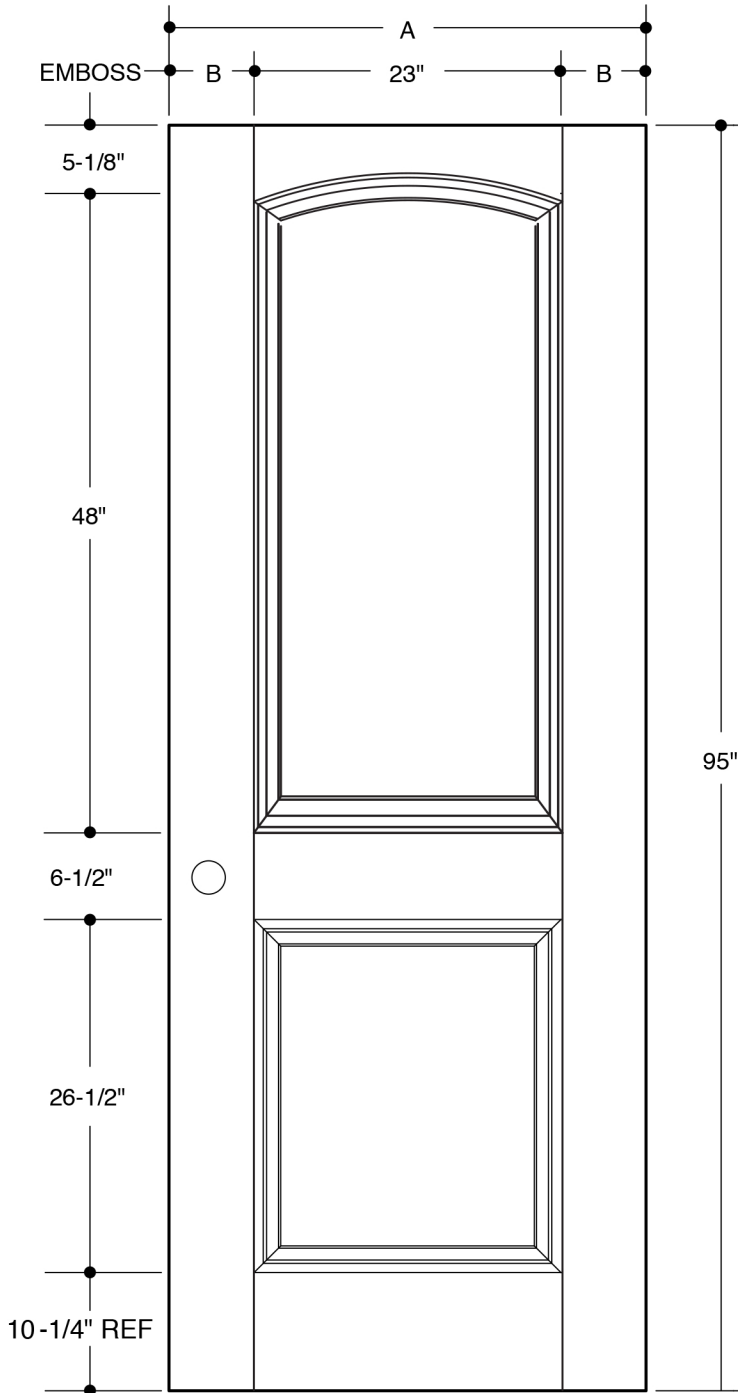

**8'0" 2 PANEL ROMAN**

A	31-3/4"	<b>2'8"</b>
	B	
A	33-3/4"	<b>2'10"</b>
B	5-3/8"	
A	35-3/4"	<b>3'0"</b>
B	6-3/8"	

PART NO.	QTY.	DESCRIPTION
		BELLEVILLE® 8'0" SMOOTH FIBERGLASS