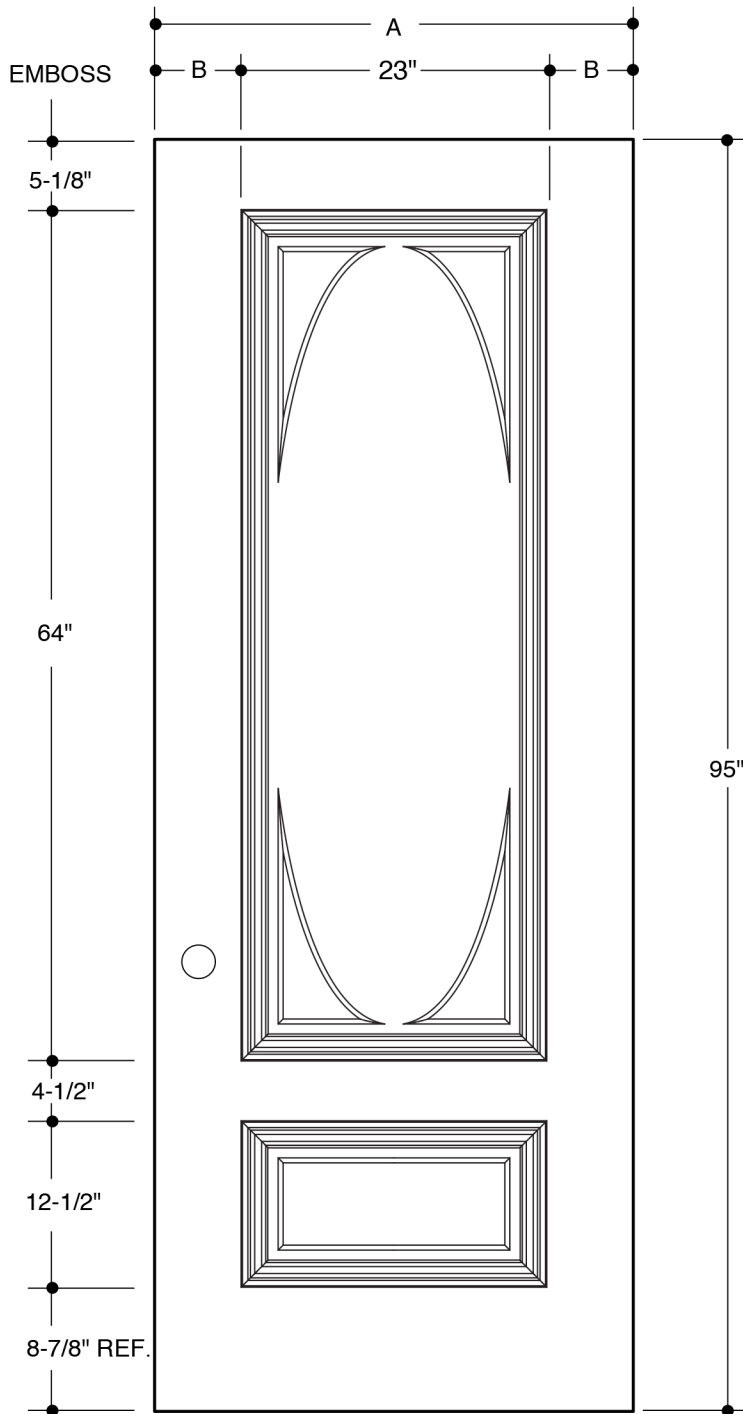

8'0" HOLLISTER® 2 PANEL

	A	31-3/4"	2'8"
	B	4-3/8"	
	A	33-3/4"	2'10"
	B	5-3/8"	
	A	35-3/4"	3'0"
	B	6-3/8"	

PART NO.	QTY.	DESCRIPTION
		BELLEVILLE® 8'0" SMOOTH FIBERGLASS