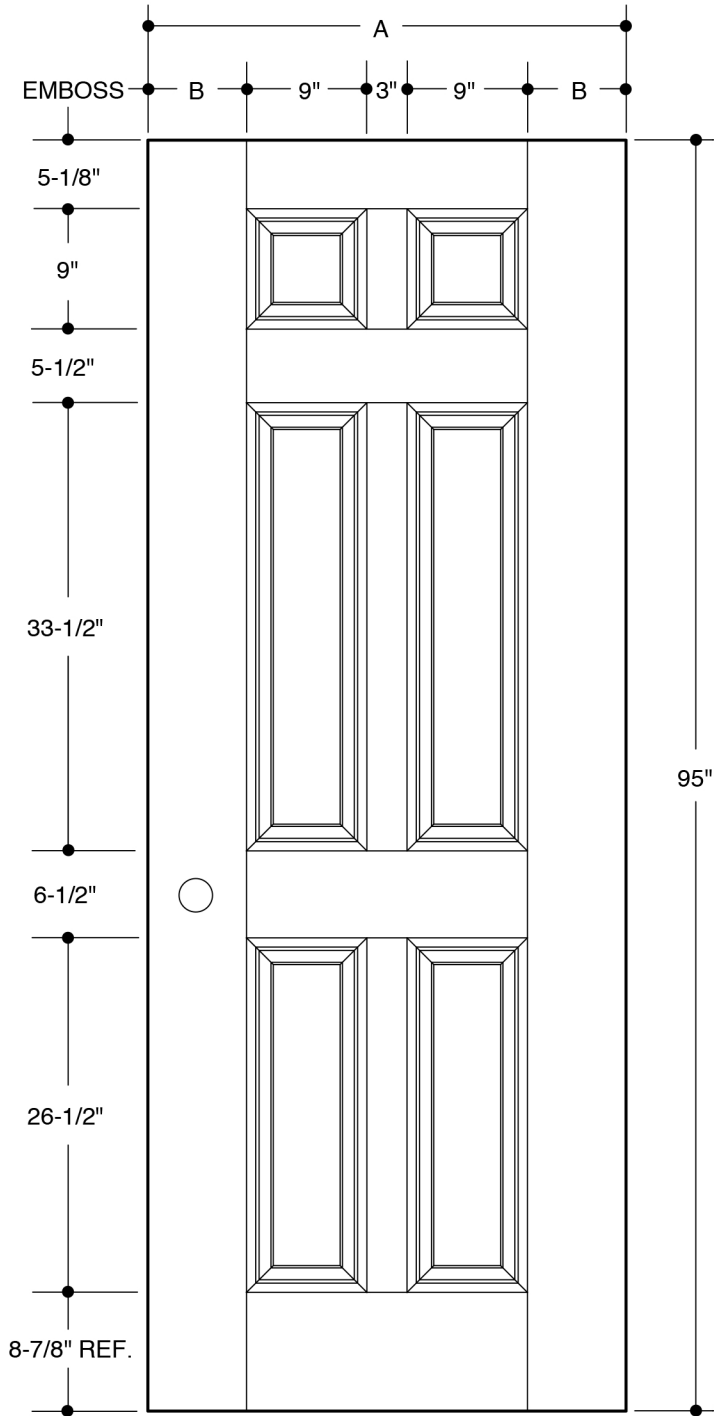

8'0" NARROW 6 PANEL

A	29-3/4"	2'6"
B	4-3/8"	

PART NO.	QTY.	DESCRIPTION
		BELLEVILLE® 8'0" SMOOTH FIBERGLASS