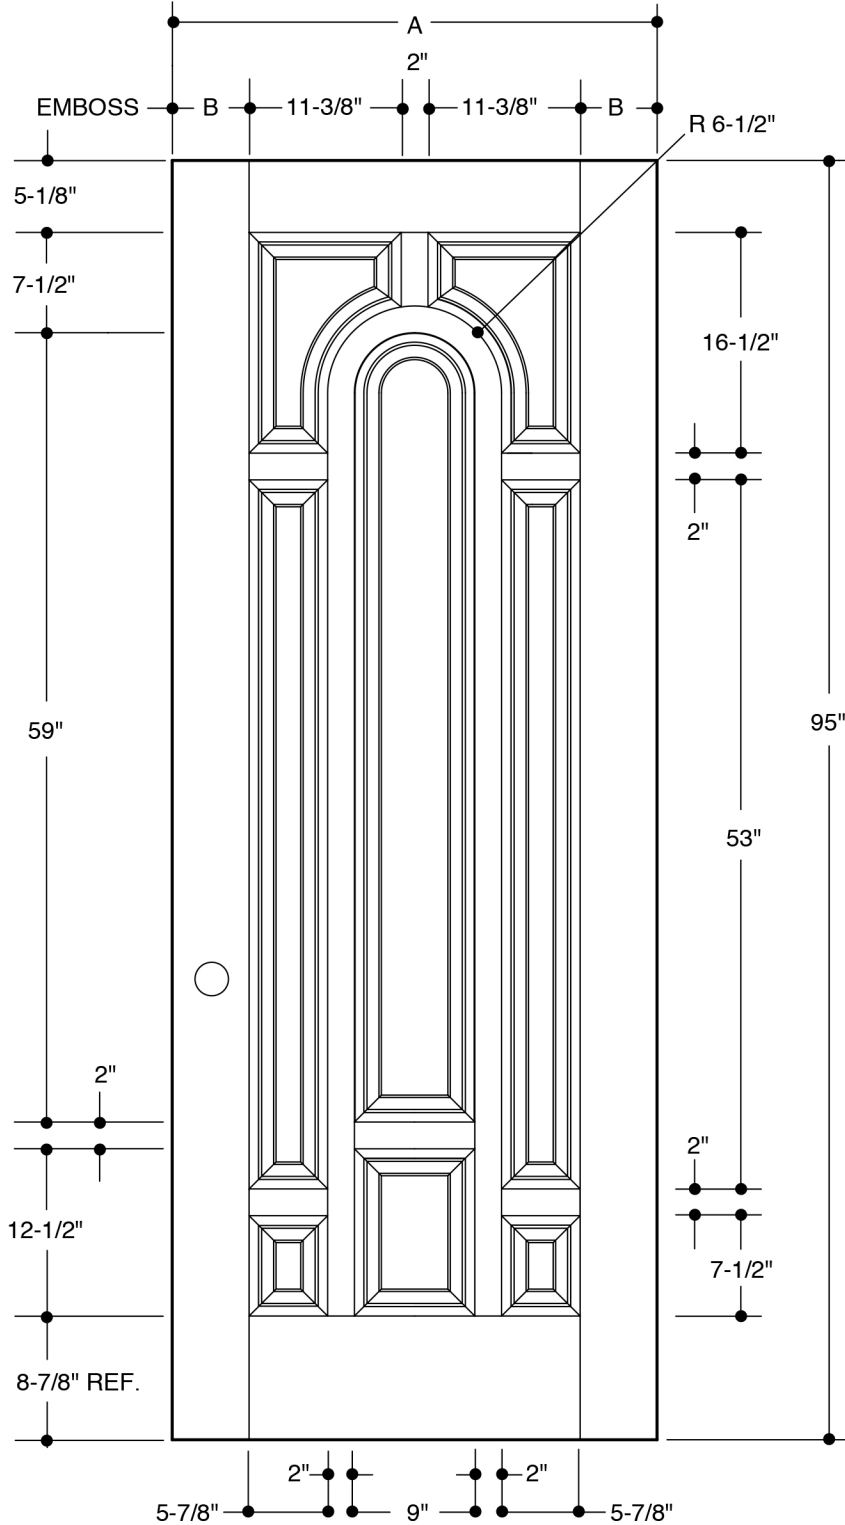

8'0" PARLIAMENT 8 PANEL

	A	33-3/4"	2'10"
	B	4-1/2"	
	A	35-3/4"	3'0"
	B	5-1/2"	

PART NO.	QTY.	DESCRIPTION
		BELLEVILLE® 8'0" SMOOTH FIBERGLASS