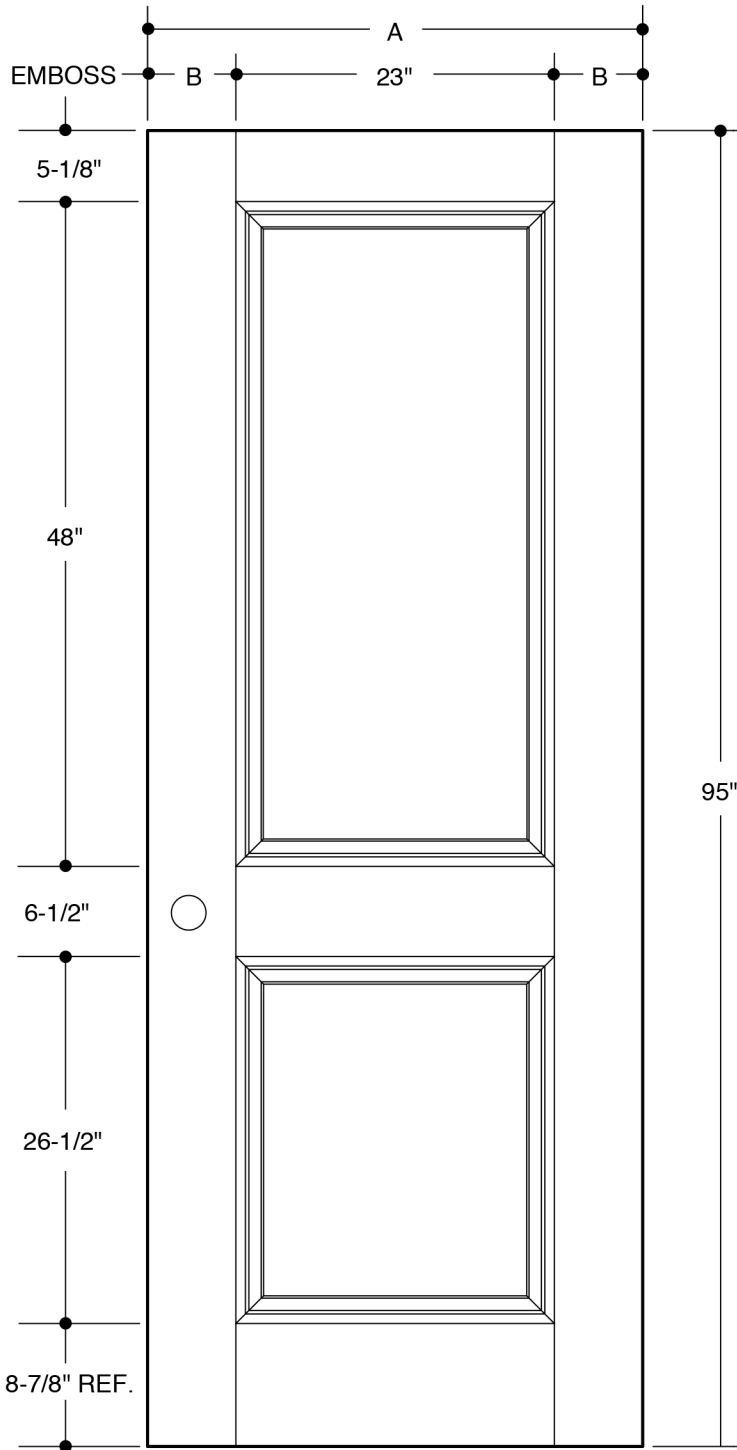

**8'0" SQUARE-TOP 2 PANEL**

	A	31-3/4"	2'8"
	B	4-3/8"	
	A	33-3/4"	2'10"
	B	5-3/8"	
	A	35-3/4"	3'0"
	B	6-3/8"	

PART NO.	QTY.	DESCRIPTION
		BELLEVILLE® 8'0" SMOOTH FIBERGLASS