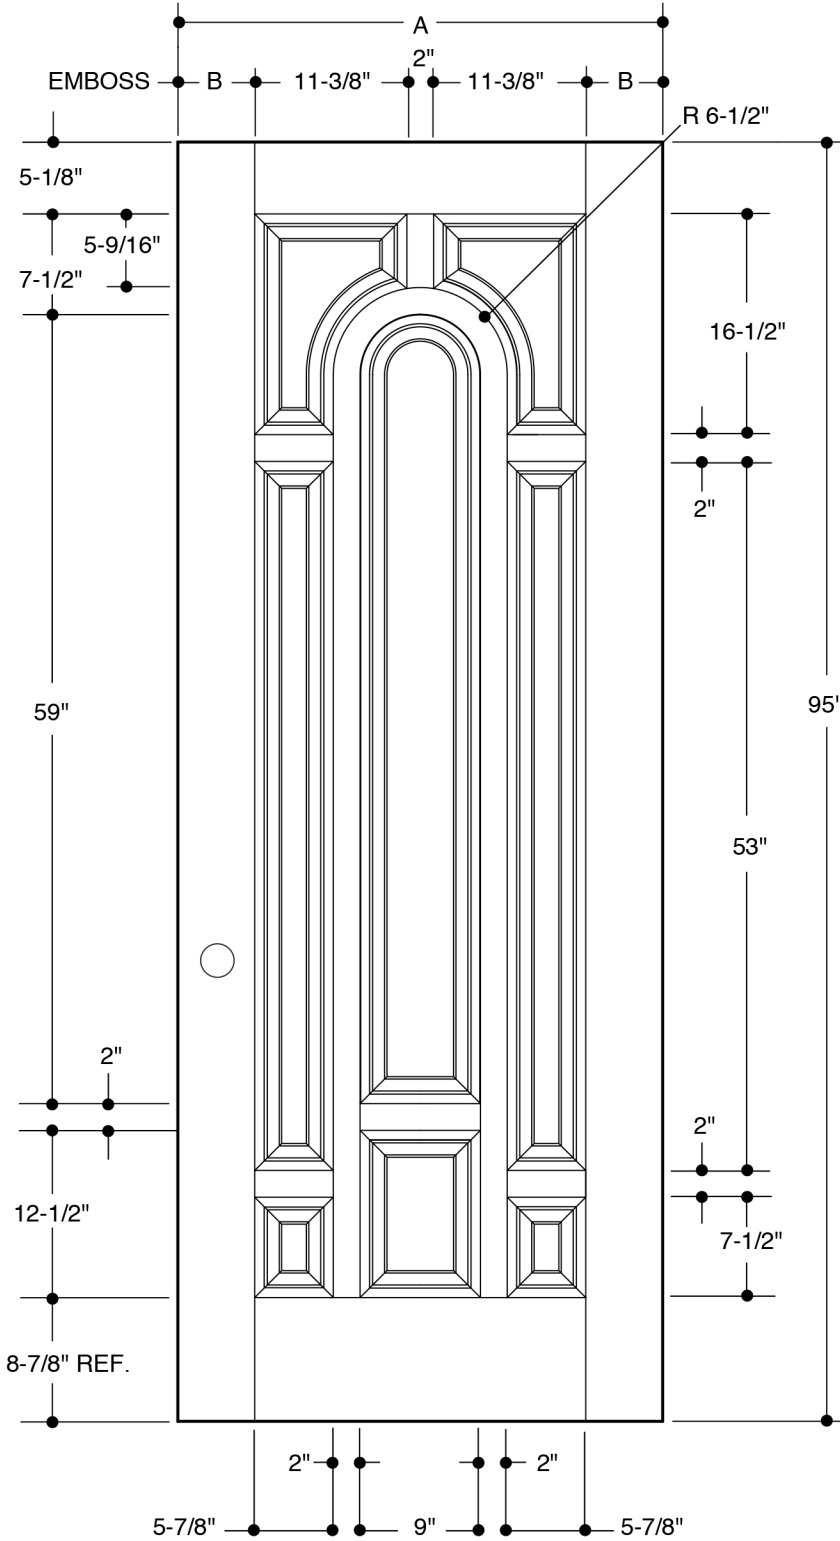

8'0" PARLIAMENT 8 PANEL

	A	33-3/4"	2'10"
	B	4-1/2"	
	A	35-3/4"	3'0"
	B	5-1/2"	

PART NO.	QTY.	DESCRIPTION
		BELLEVILLE® 8'0" WOODGRAIN TEXTURED FIBERGLASS