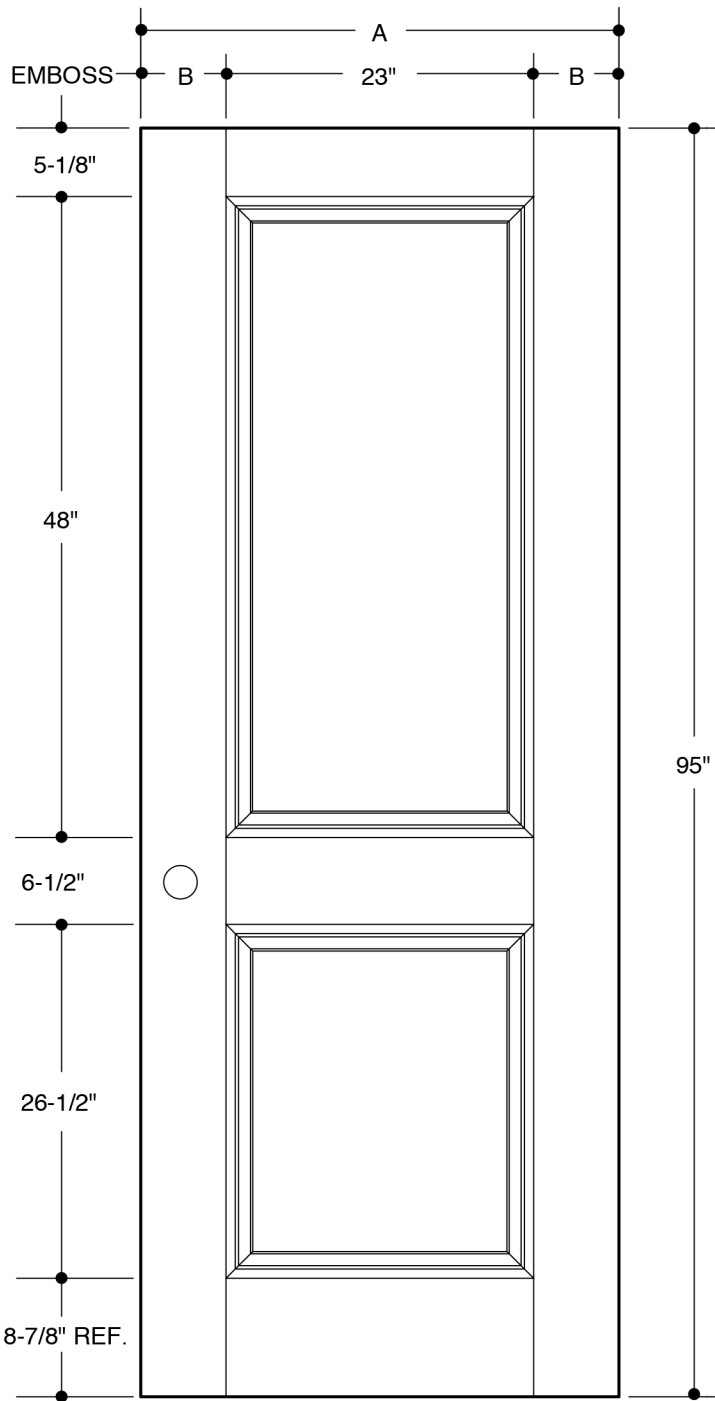

8'0" SQUARE-TOP 2 PANEL

	A	31-3/4"	2'8"
	B	4-3/8"	
	A	33-3/4"	2'10"
	B	5-3/8"	
	A	35-3/4"	3'0"
	B	6-3/8"	

PART NO.	QTY.	DESCRIPTION
		BELLEVILLE® 8'0" WOODGRAIN TEXTURED FIBERGLASS