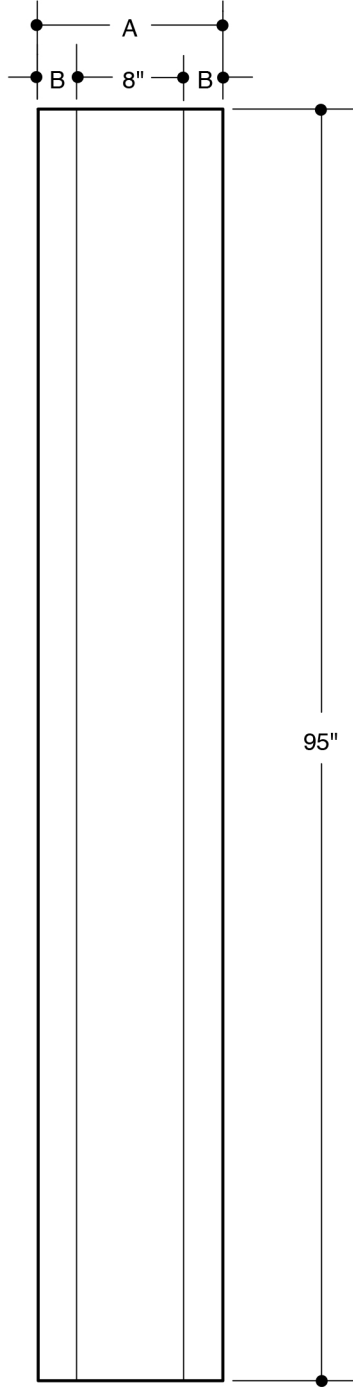

8'0" FLUSH

	A	11-7/8"	12"
	B	1-15/16"	
	A	13-7/8"	14"
	B	2-15/16"	

PART NO.	QTY.	DESCRIPTION
		BELLEVILLE [®] 8'0" WOODGRAIN TEXTURED FIBERGLASS SIDELITE