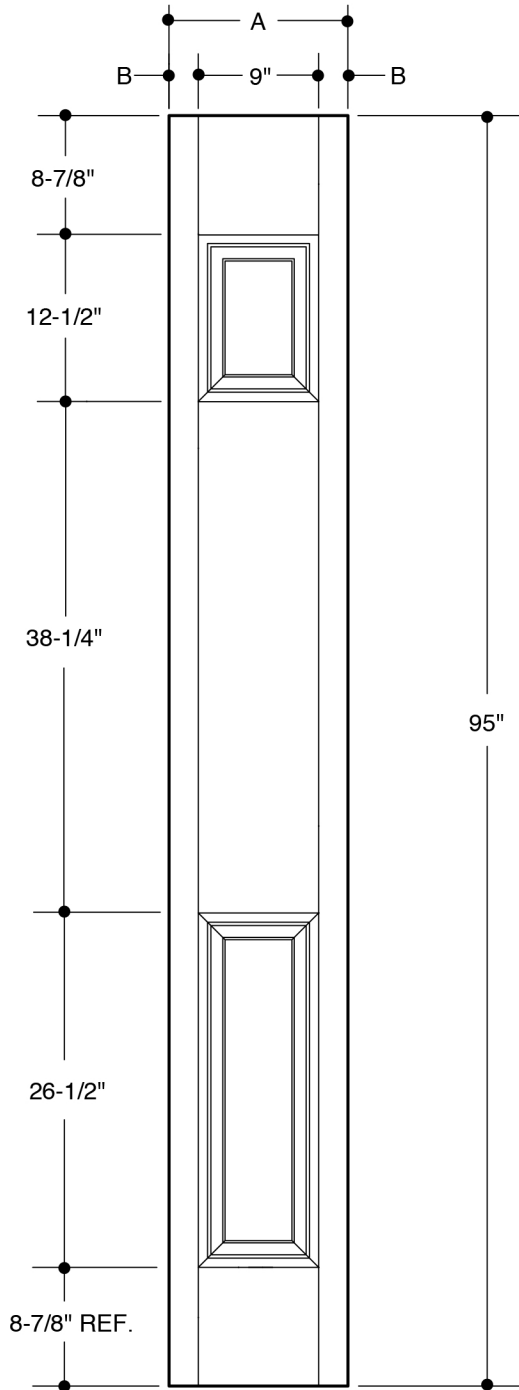

8'0" UNIVERSAL 2 PANEL

	A	11-7/8"	12"
	B	1-15/16"	
	A	13-7/8"	14"
	B	2-7/16"	

Please Note:

1. Flip panel for use with 3/4 lite style door.

PART NO.	QTY.	DESCRIPTION
		BELLEVILLE® 8'0" WOODGRAIN TEXTURED FIBERGLASS SIDELITE