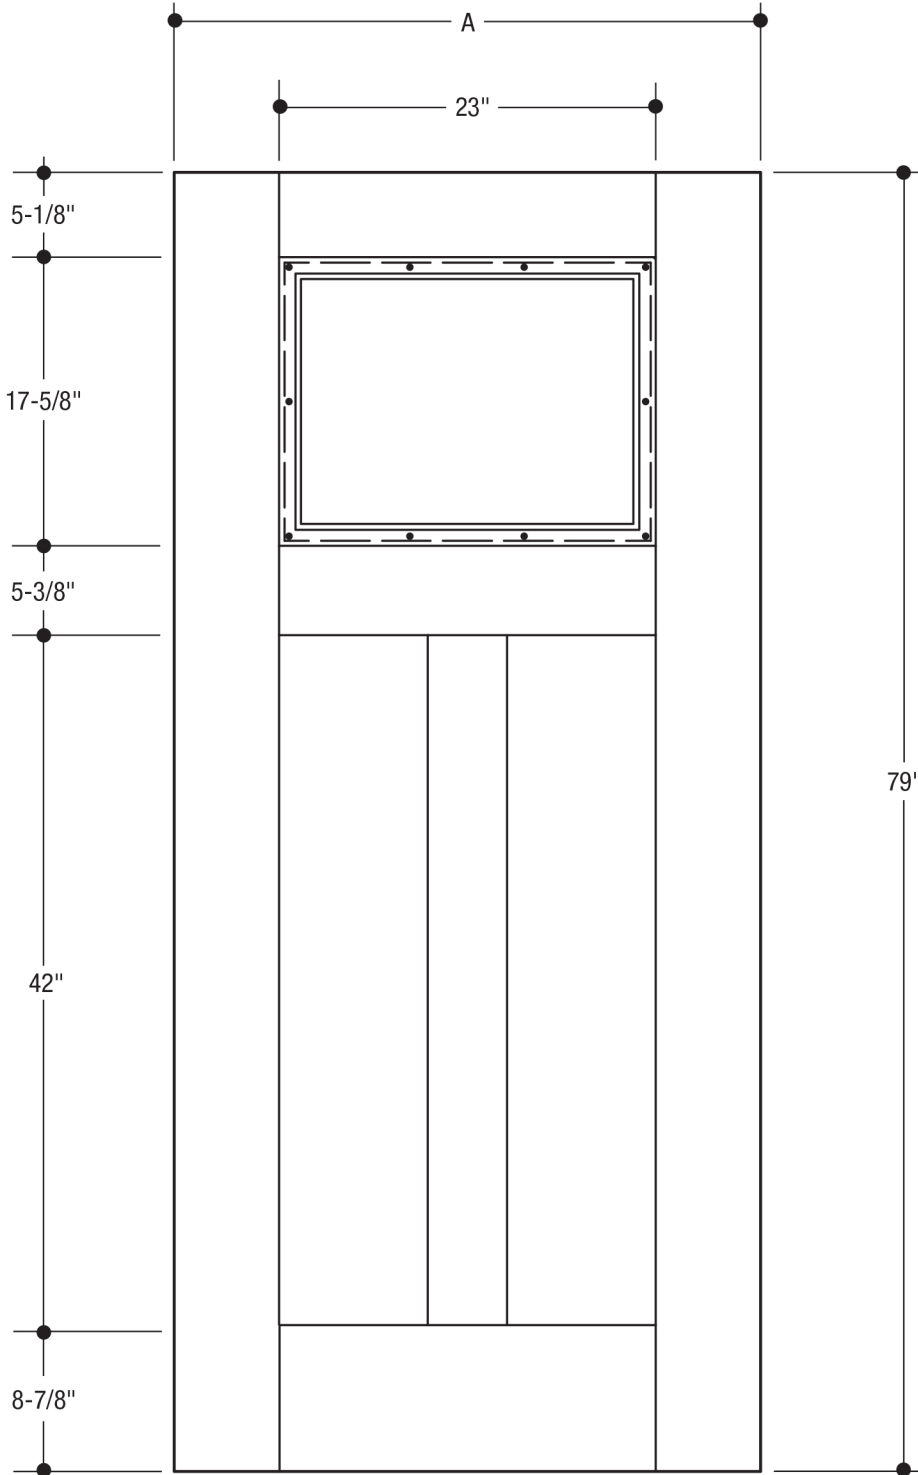

2 PANEL CRAFTSMAN

A	31-3/4"	2'8"
A	33-3/4"	2'10"
A	35-3/4"	3'0"

PART NO.	QTY.	DESCRIPTION
		BELLEVILLE® SMOOTH FIBERGLASS

Our continuing program of product improvement makes specifications, design and product detail subject to change without notice.