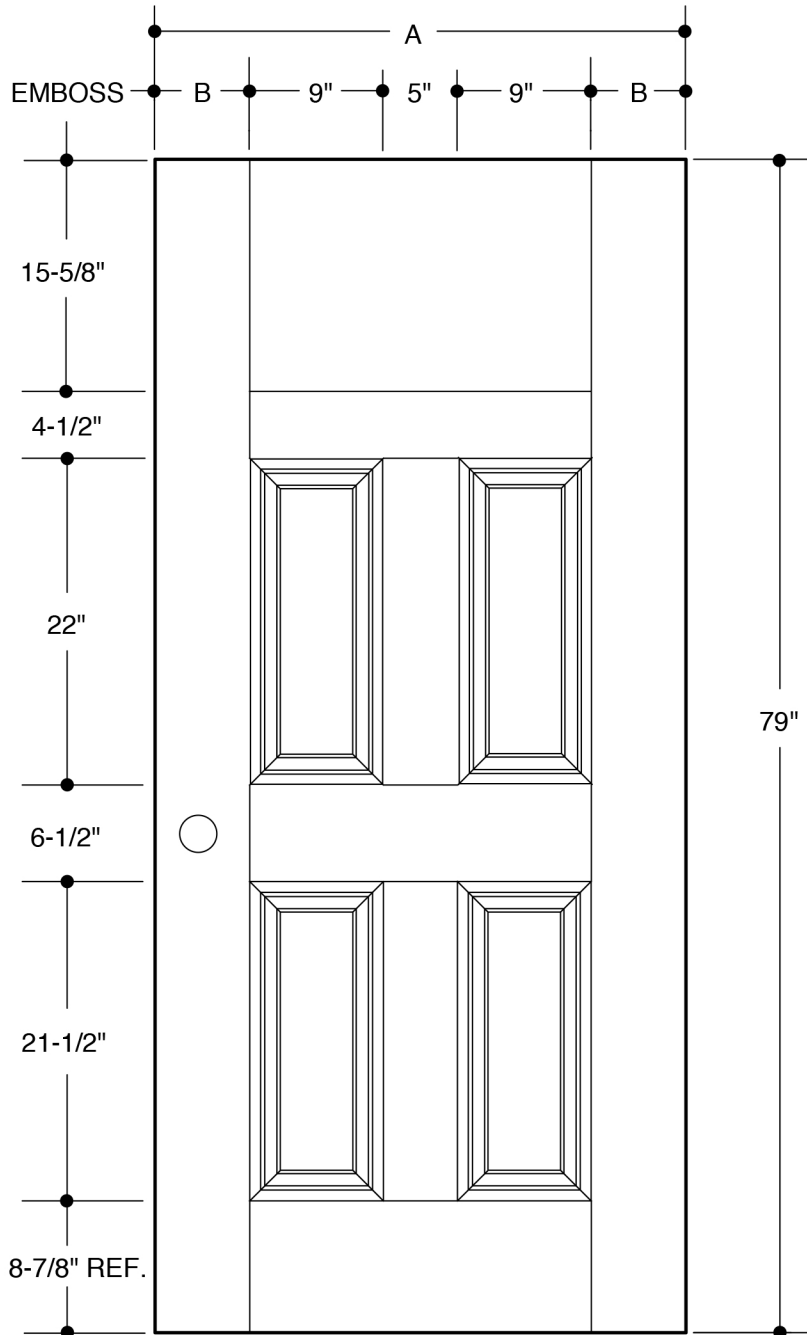

BLANK-TOP 4 PANEL

	A	31-3/4"	2'8"
	B	4-3/8"	
	A	33-3/4"	2'10"
	B	5-3/8"	
	A	35-3/4"	3'0"
	B	6-3/8"	

PART NO.	QTY.	DESCRIPTION
		BELLEVILLE® SMOOTH FIBERGLASS