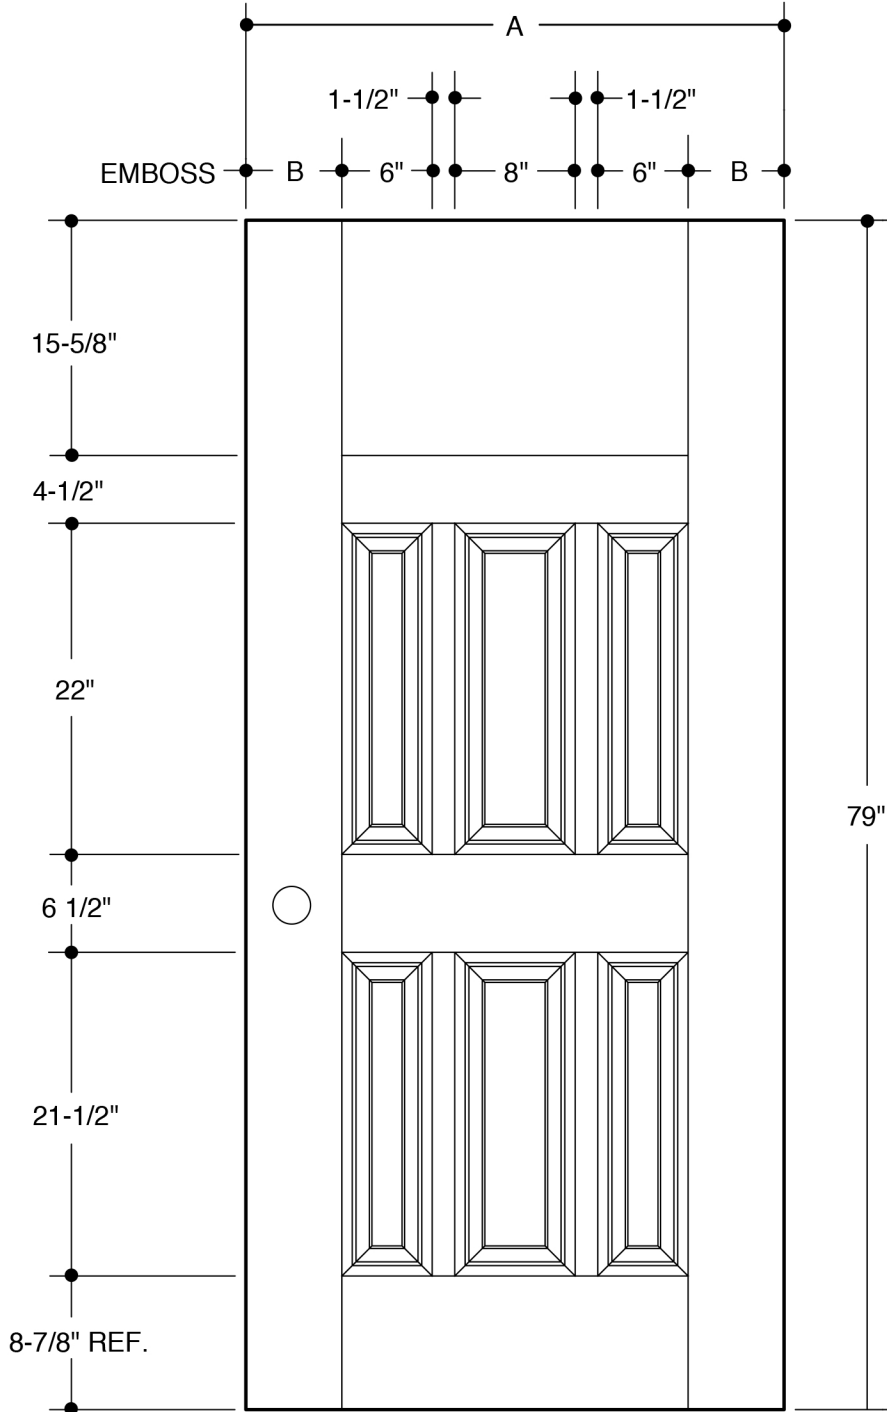

**BLANK-TOP 6 PANEL**

	A	31-3/4"	2'8"
	B	4-3/8"	
	A	33-3/4"	2'10"
	B	5-3/8"	
	A	35-3/4"	3'0"
	B	6-3/8"	

PART NO.	QTY.	DESCRIPTION
		BELLEVILLE® SMOOTH FIBERGLASS