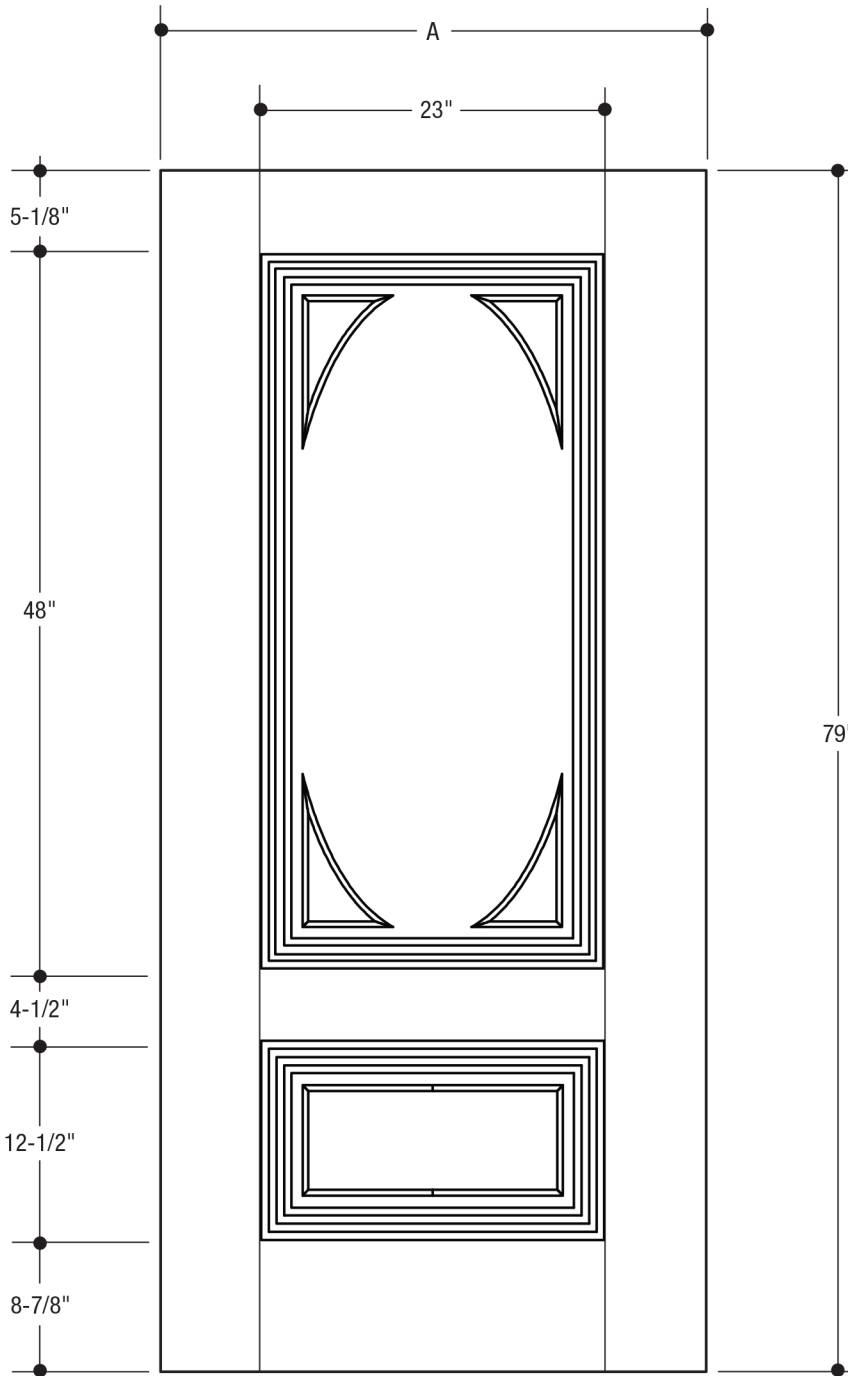

**HOLLISTER® 2 PANEL**

A	31-3/4"	<b>2'8"</b>
A	33-3/4"	<b>2'10"</b>
A	35-3/4"	<b>3'0"</b>

PART NO.	QTY.	DESCRIPTION
		BELLEVILLE® SMOOTH FIBERGLASS

Our continuing program of product improvement makes specifications, design and product detail subject to change without notice.