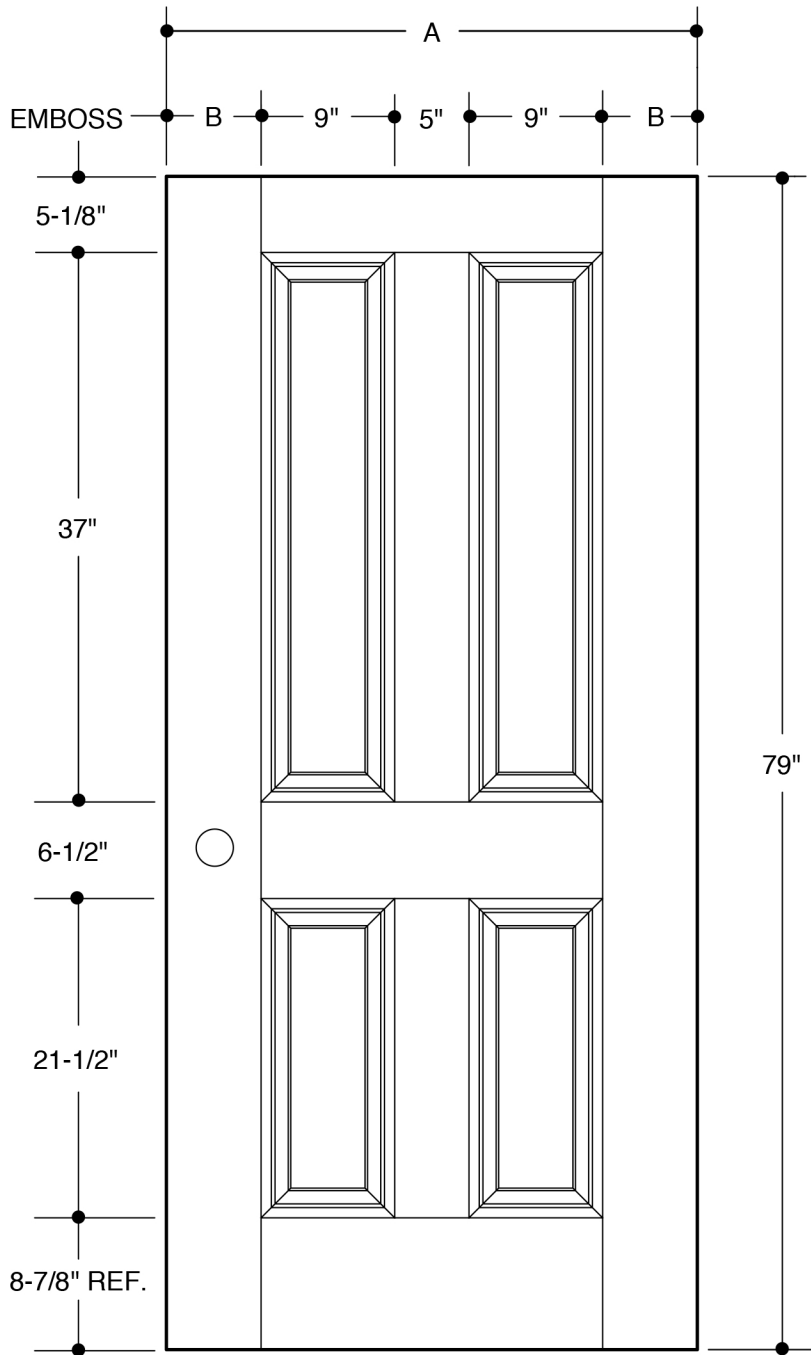

NEW ENGLAND 4 PANEL

	A	31-3/4"	2'8"
	B	4-3/8"	
	A	33-3/4"	2'10"
	B	5-3/8"	
	A	35-3/4"	3'0"
	B	6-3/8"	

Please Note:

- 1. Available as 20-Minute Fire Rated - Warnock Hersey Labeled.

PART NO.	QTY.	DESCRIPTION
		BELLEVILLE® SMOOTH FIBERGLASS