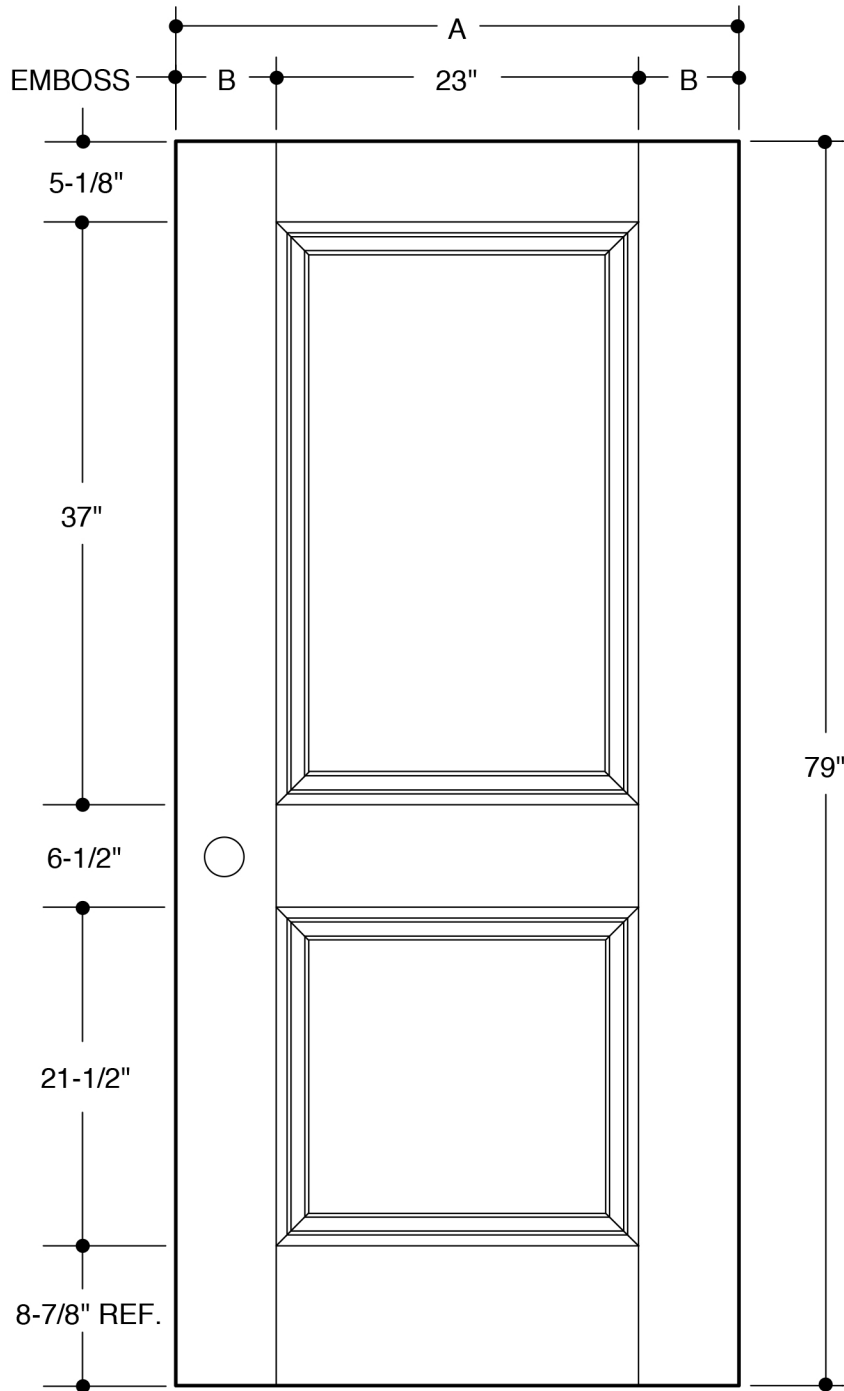

**SQUARE-TOP 2 PANEL**

	A	31-3/4"	<b>2'8"</b>
	B	4-3/8"	
	A	33-3/4"	<b>2'10"</b>
	B	5-3/8"	
	A	35-3/4"	<b>3'0"</b>
	B	6-3/8"	

**Please Note:**

- 1. Available as 20-Minute Fire Rated - Warnock Hersey Labeled.

PART NO.	QTY.	DESCRIPTION
		BELLEVILLE® SMOOTH FIBERGLASS