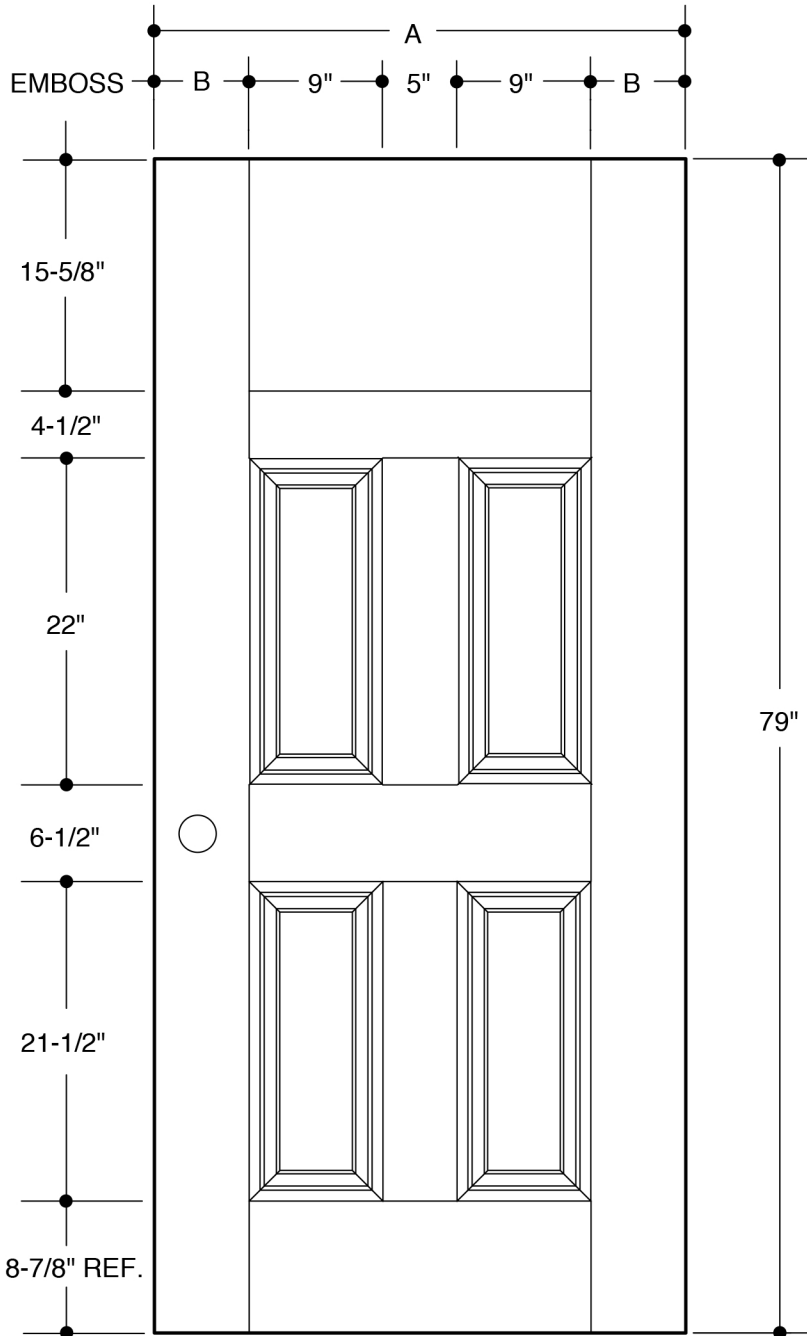

**BLANK TOP
4-PANEL**

A	31-3/4"	2'8"	
B	4-3/8"		
A	33-3/4"	2'10"	
B	5-3/8"		
A	35-3/4"	3'0"	
B	6-3/8"		

PART NO.	QTY.	DESCRIPTION
		BELLEVILLE® WOOD-GRAIN TEXTURED FIBERGLASS

Our continuing program of product improvement makes specifications, design and product detail subject to change without notice.