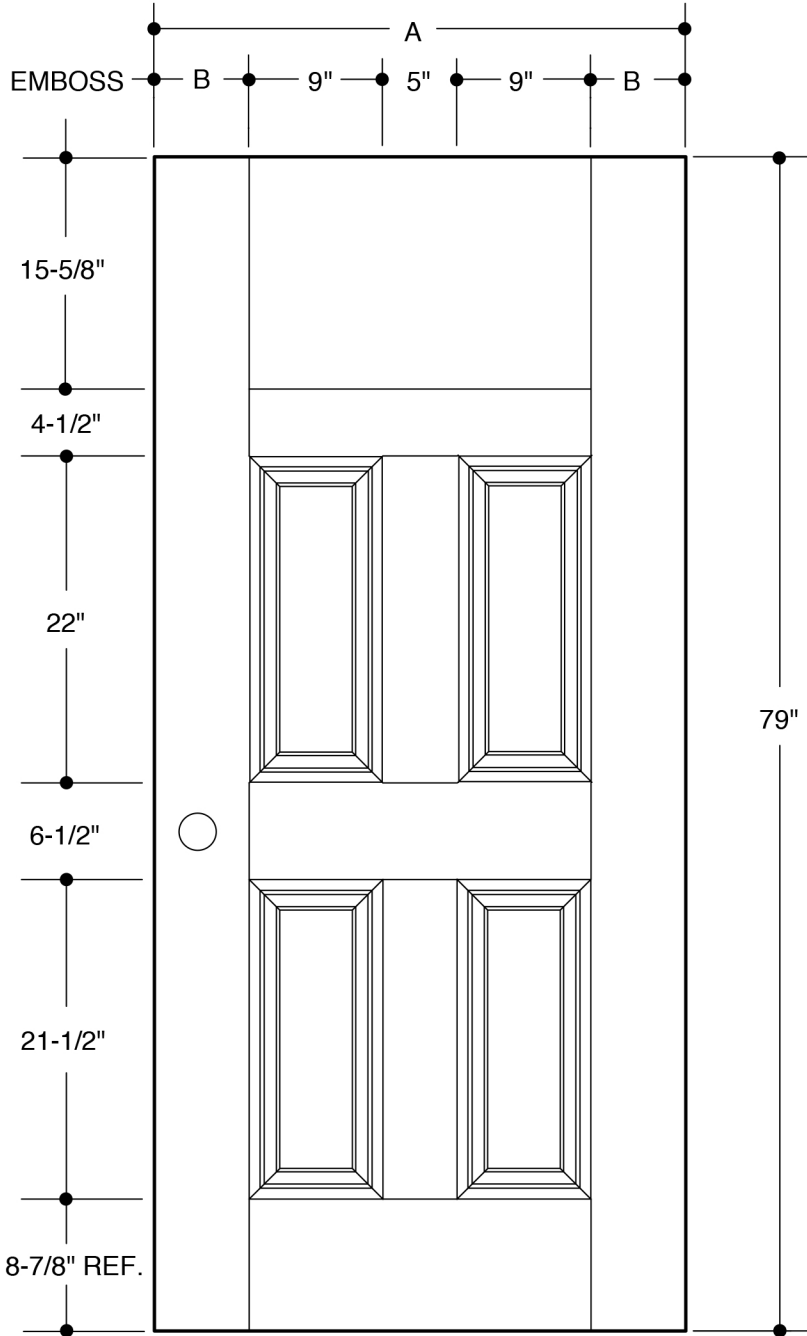

**BLANK TOP
4-PANEL**

A	31-3/4"	2'8"	
B	4-3/8"		
A	33-3/4"	2'10"	
B	5-3/8"		
A	35-3/4"	3'0"	
B	6-3/8"		

PART NO.	QTY.	DESCRIPTION
		BELLEVILLE® WOOD-GRAIN TEXTURED FIBERGLASS

Our continuing program of product improvement makes specifications, design and product detail subject to change without notice.