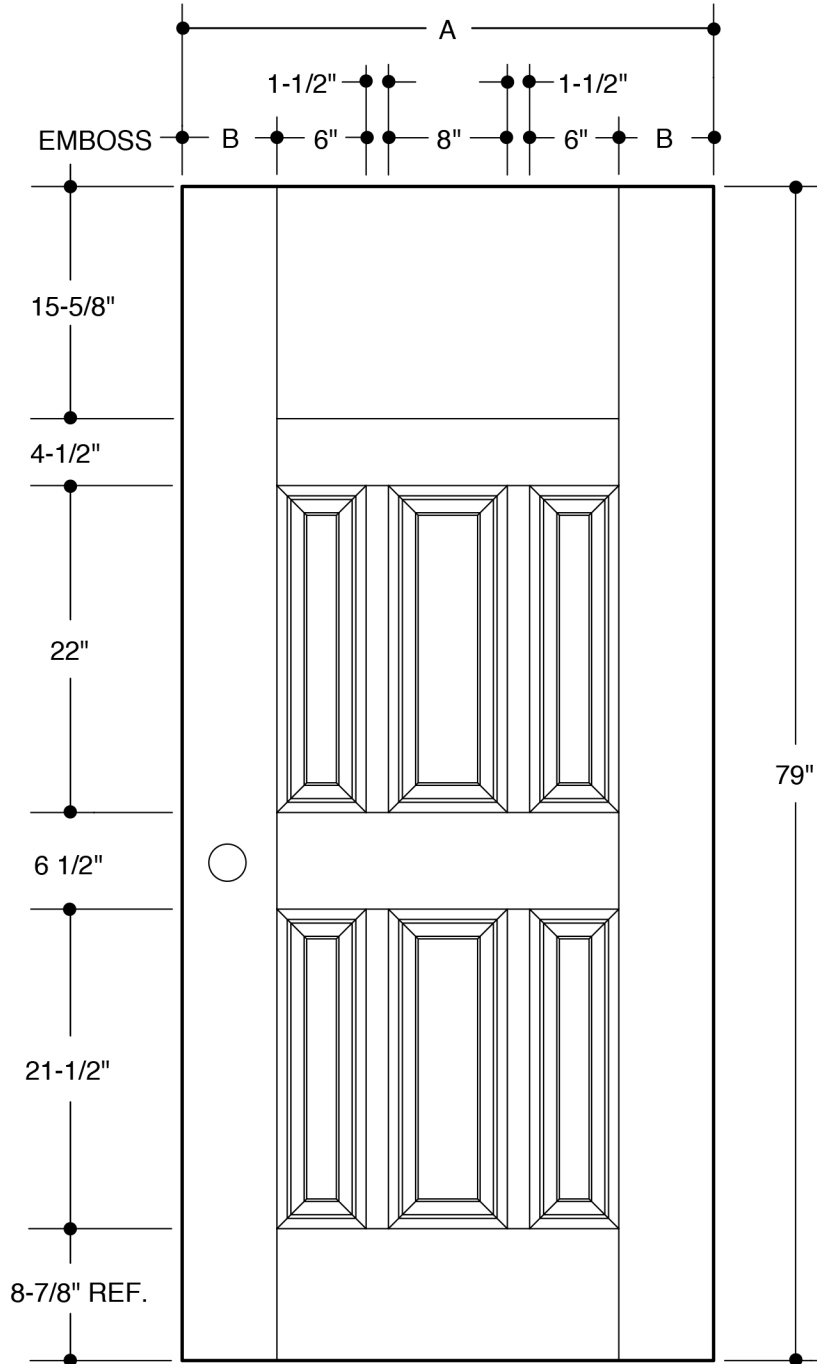

**BLANK TOP
6-PANEL**

A	31-3/4"	2'8"	
B	4-3/8"		
A	33-3/4"	2'10"	
B	5-3/8"		
A	35-3/4"	3'0"	
B	6-3/8"		

PART NO.	QTY.	DESCRIPTION
		BELLEVILLE® WOOD-GRAIN TEXTURED FIBERGLASS

Our continuing program of product improvement makes specifications, design and product detail subject to change without notice.