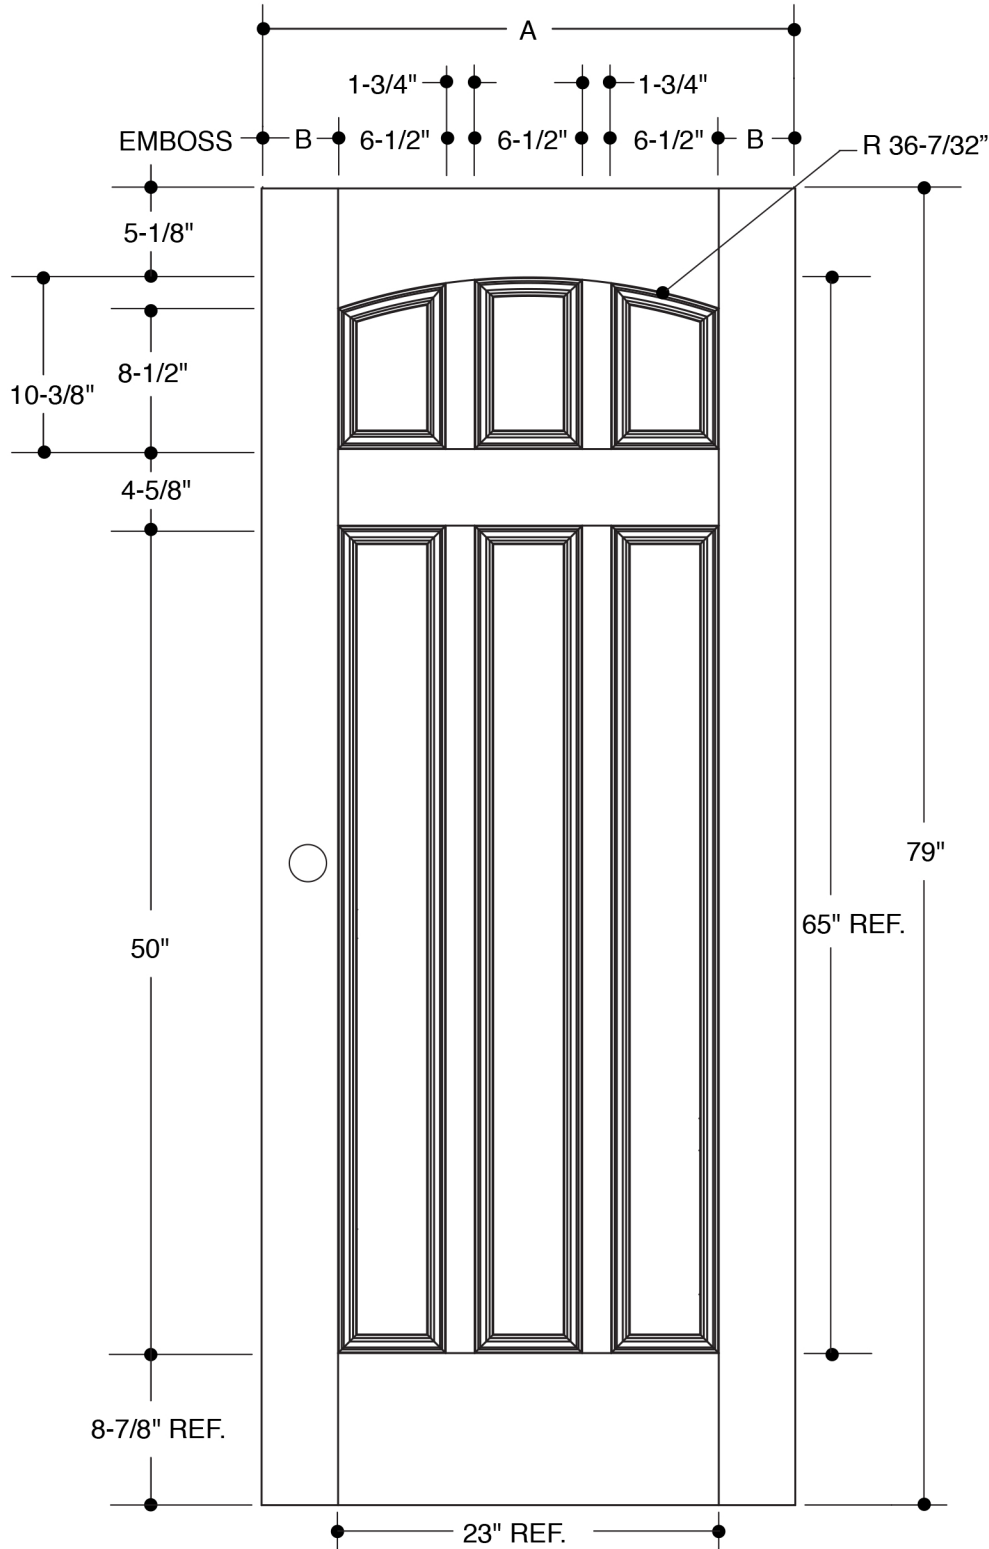

**CAMBER TOP
6-PANEL**

A	31-3/4"	2'8"	
B	4-3/8"		
A	33-3/4"	2'10"	
B	5-3/8"		
A	35-3/4"	3'0"	
B	6-3/8"		

PART NO.	QTY.	DESCRIPTION
		BELLEVILLE® WOOD-GRAIN TEXTURED FIBERGLASS

Our continuing program of product improvement makes specifications, design and product detail subject to change without notice.