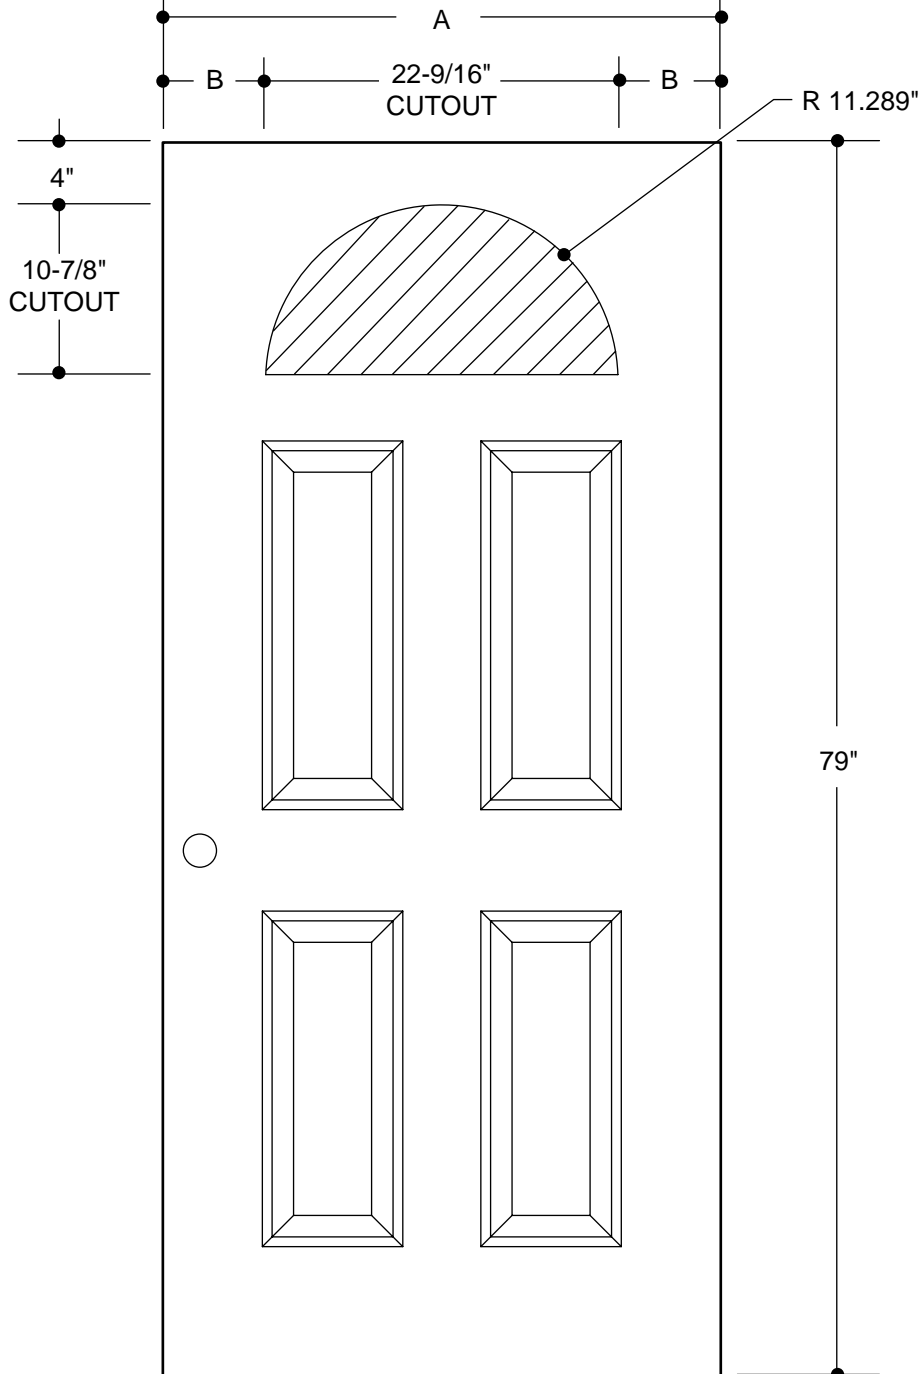

135 SERIES
(22" X 10" GLASS INSERT SIZE)

A	31-3/4"	2'8"	
B	4-19/32"		
A	33-3/4"	2'10"	
B	5-19/32"		
A	35-3/4"	3'0"	
B	6-19/32"		

PART NO.	QTY.	DESCRIPTION
		ARTEK® FIBERGLASS DOORS OAKCRAFT® FIBERGLASS DOORS

Our continuing program of product improvement makes specifications, design and product detail subject to change without notice.