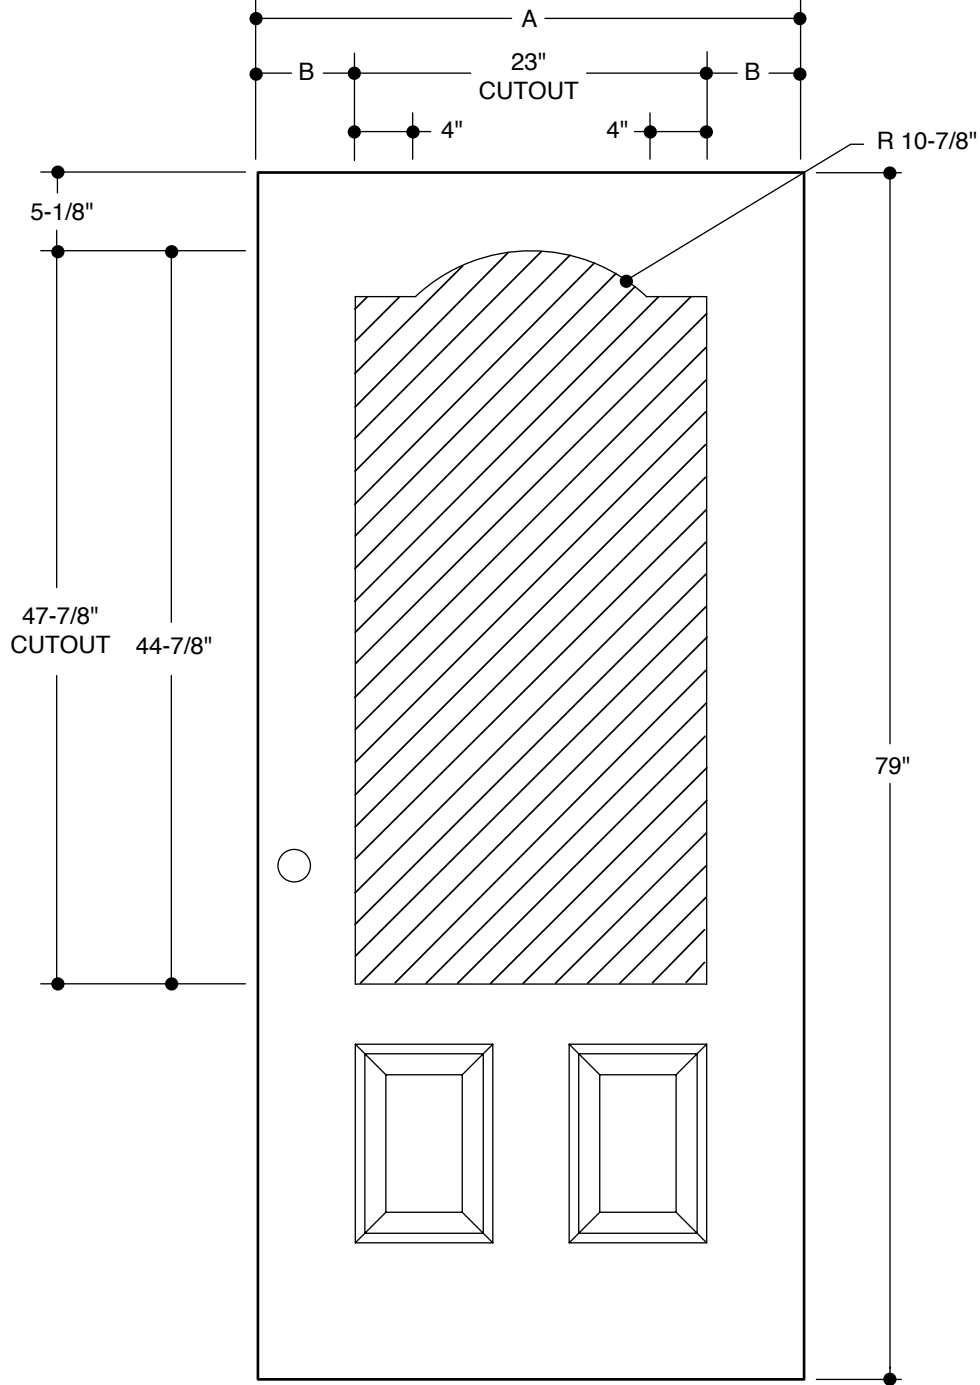

410 SERIES
(22" X 47" GLASS INSERT SIZE)

A	31-3/4"	2'8"	
B	4-3/8"		
A	33-3/4"	2'10"	
B	5-3/8"		
A	35-3/4"	3'0"	
B	6-3/8"		

PART NO.	QTY.	DESCRIPTION
		BELLEVILLE® FIBERGLASS DOORS WOOD- OR METAL-EDGE DOORS

Our continuing program of product improvement makes specifications, design and product detail subject to change without notice.