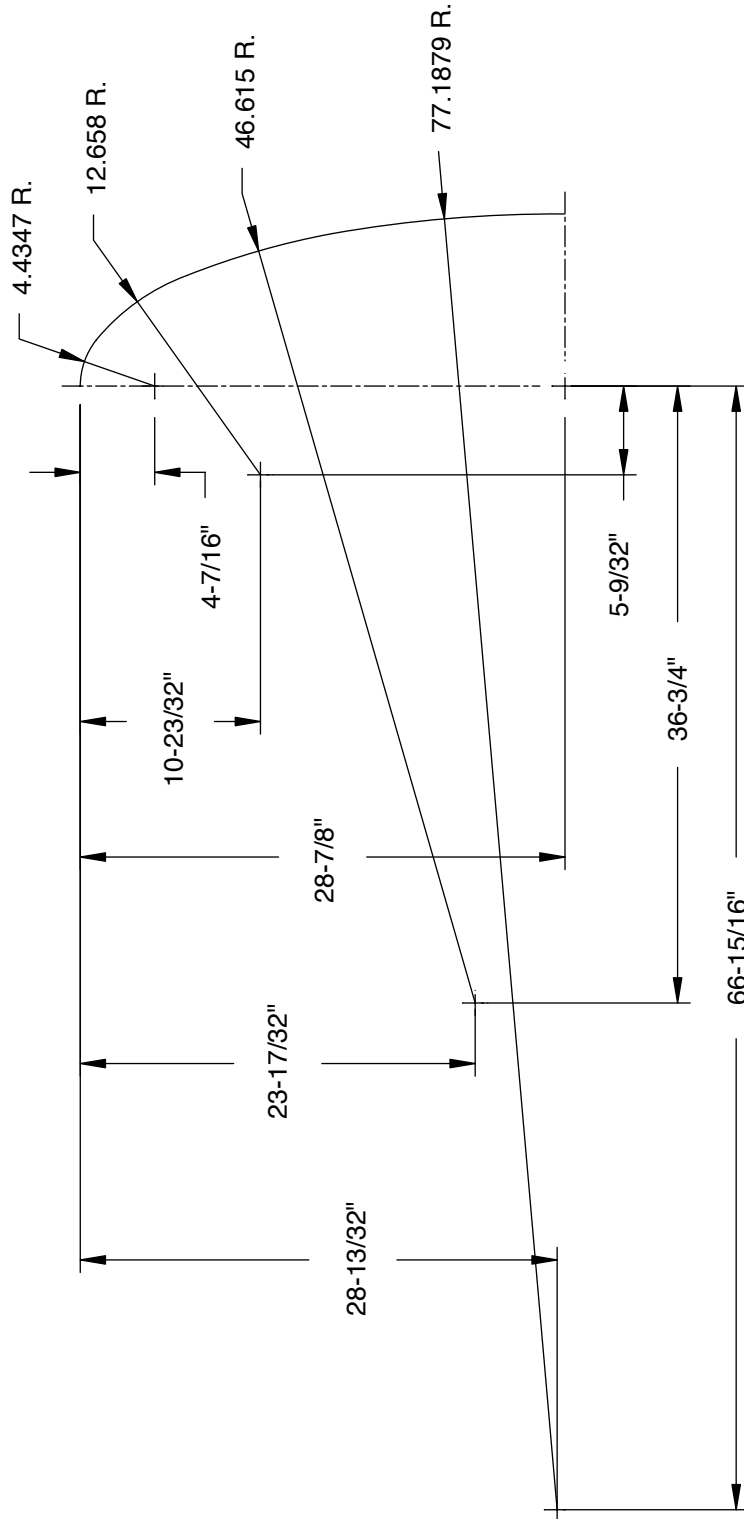

300 SERIES
(19-1/2" X 56-3/4" GLASS INSERT SIZE)

QUARTER DETAIL

PART NO.	QTY.	DESCRIPTION
		RADIUS DETAIL

Our continuing program of product improvement makes specifications, design and product detail subject to change without notice.