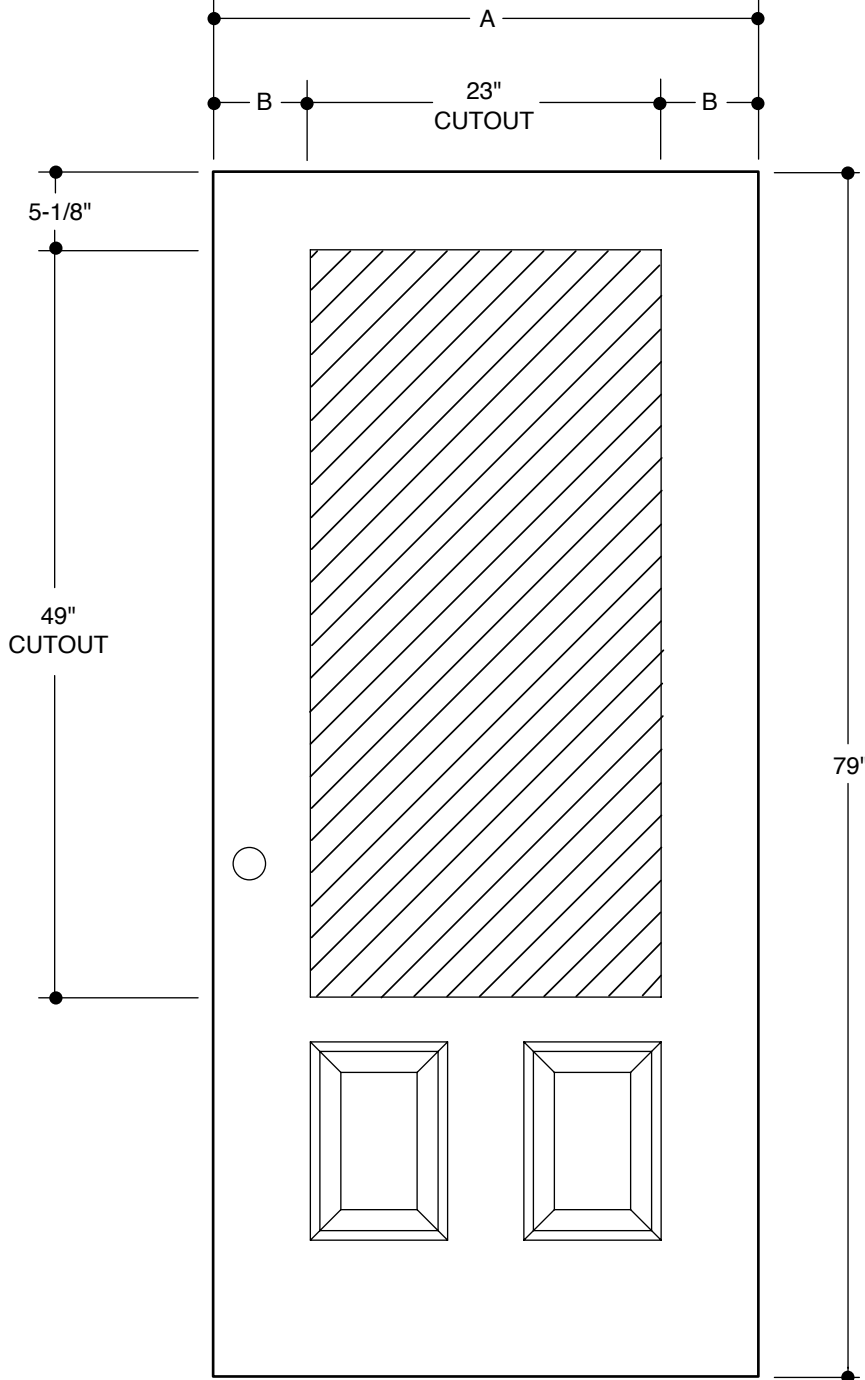

404 SERIES
(22" x 48" GLASS INSERT SIZE)

A	31-3/4"	2'8"	
B	4-3/8"		
A	33-3/4"	2'10"	
B	5-3/8"		
A	35-3/4"	3'0"	
B	6-3/8"		

PART NO.	QTY.	DESCRIPTION
		BELLEVILLE® FIBERGLASS DOORS WOOD- OR METAL-EDGE DOORS

Our continuing program of product improvement makes specifications, design and product detail subject to change without notice.