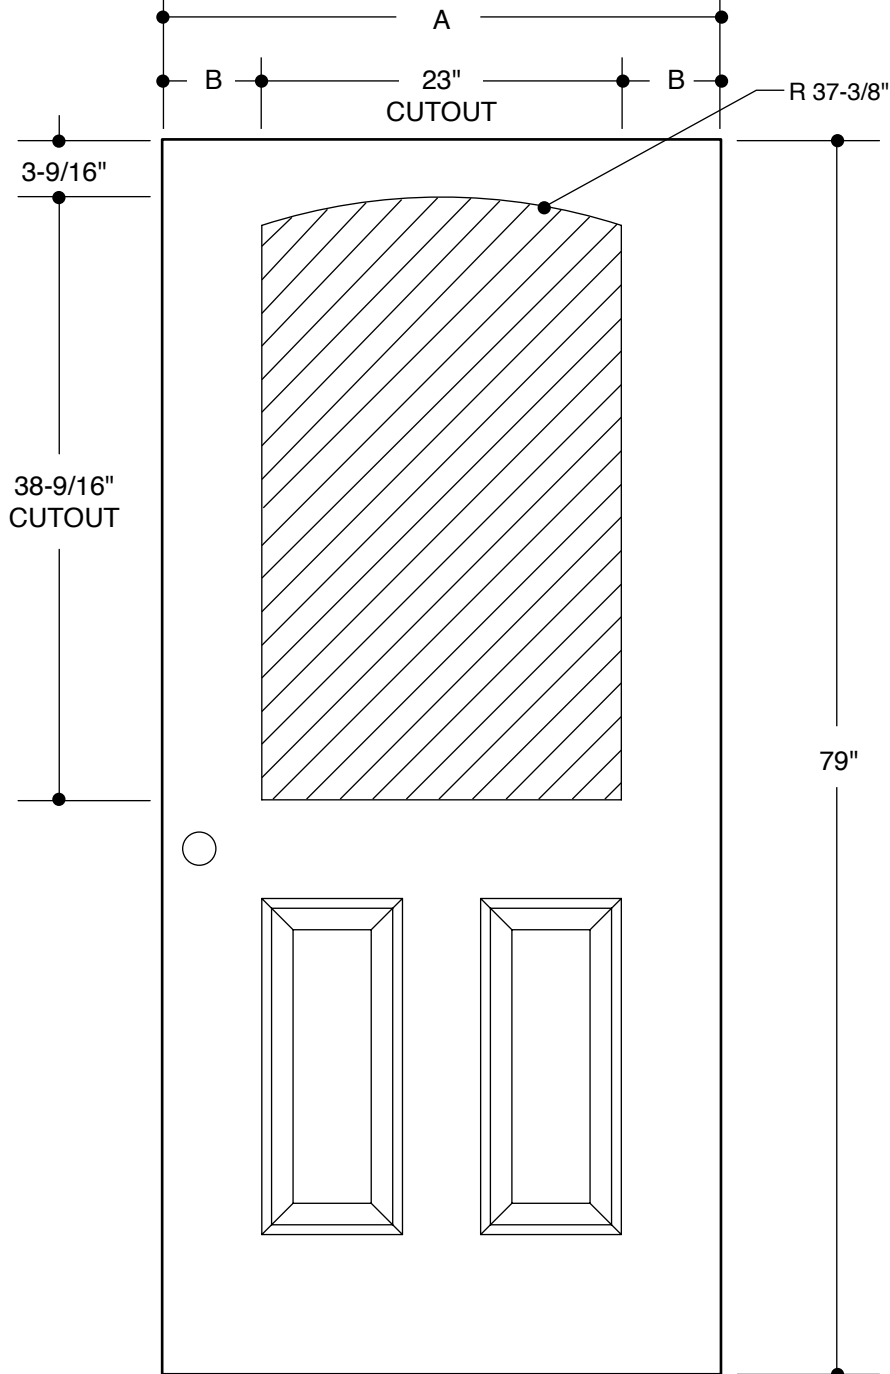

107 SERIES
(22" X 37" GLASS INSERT SIZE)

A	31-3/4"	2'8"	
B	4-3/8"		
A	33-3/4"	2'10"	
B	5-3/8"		
A	35-3/4"	3'0"	
B	6-3/8"		

PART NO.	QTY.	DESCRIPTION
		BELLEVILLE® FIBERGLASS DOORS

Our continuing program of product improvement makes specifications, design and product detail subject to change without notice.