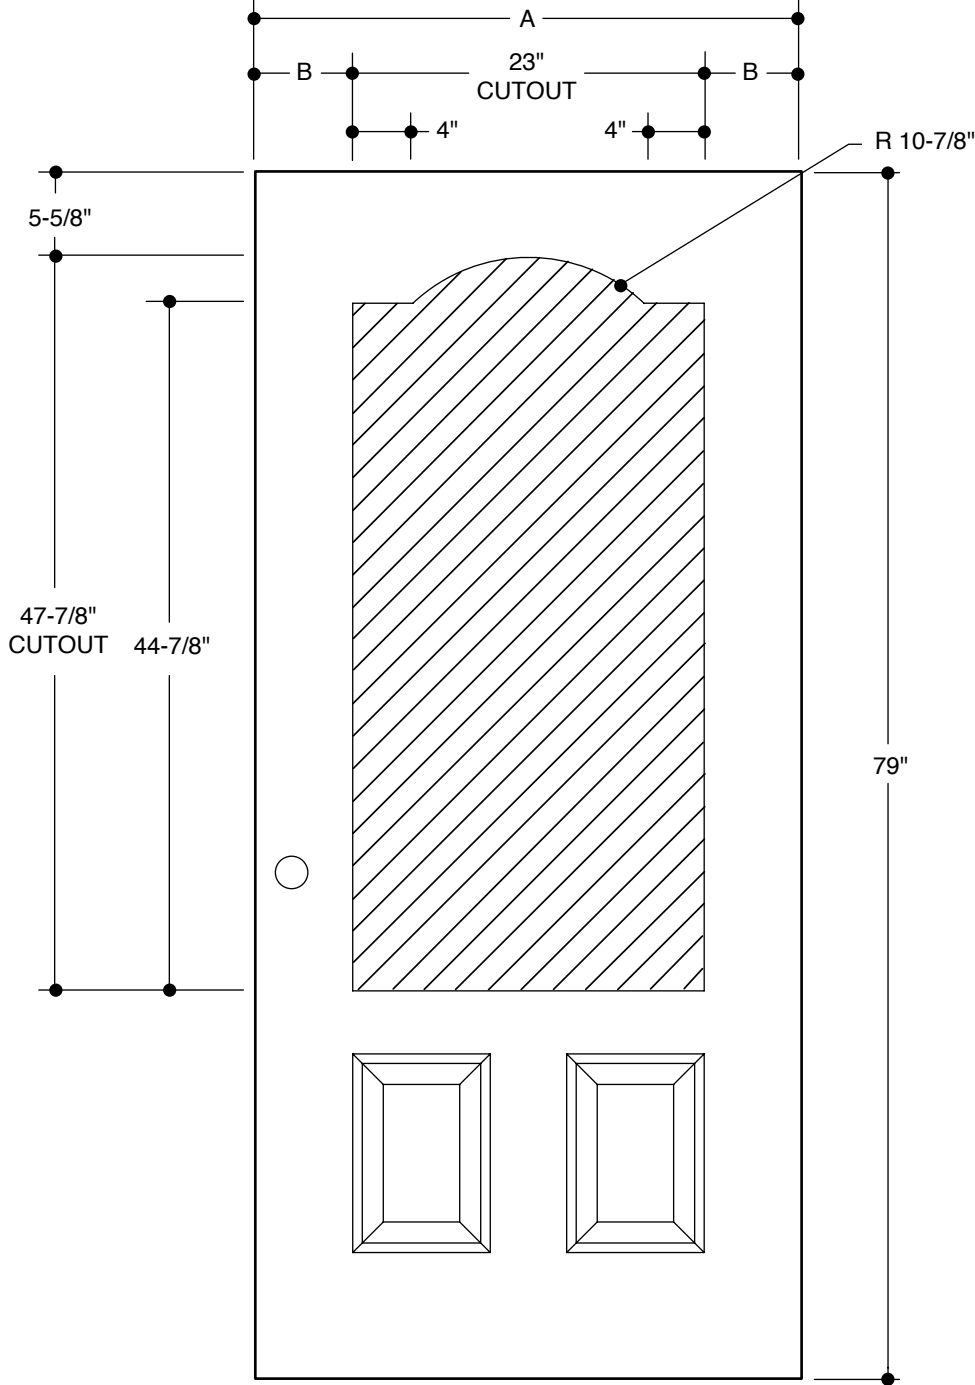

Our continuing program of product improvement makes specifications, design and product detail subject to change without notice.

410 SERIES
(22" X 47" GLASS INSERT SIZE)

A	31-3/4"	2'8"	
B	4-3/8"		
A	33-3/4"	2'10"	
B	5-3/8"		
A	35-3/4"	3'0"	
B	6-3/8"		