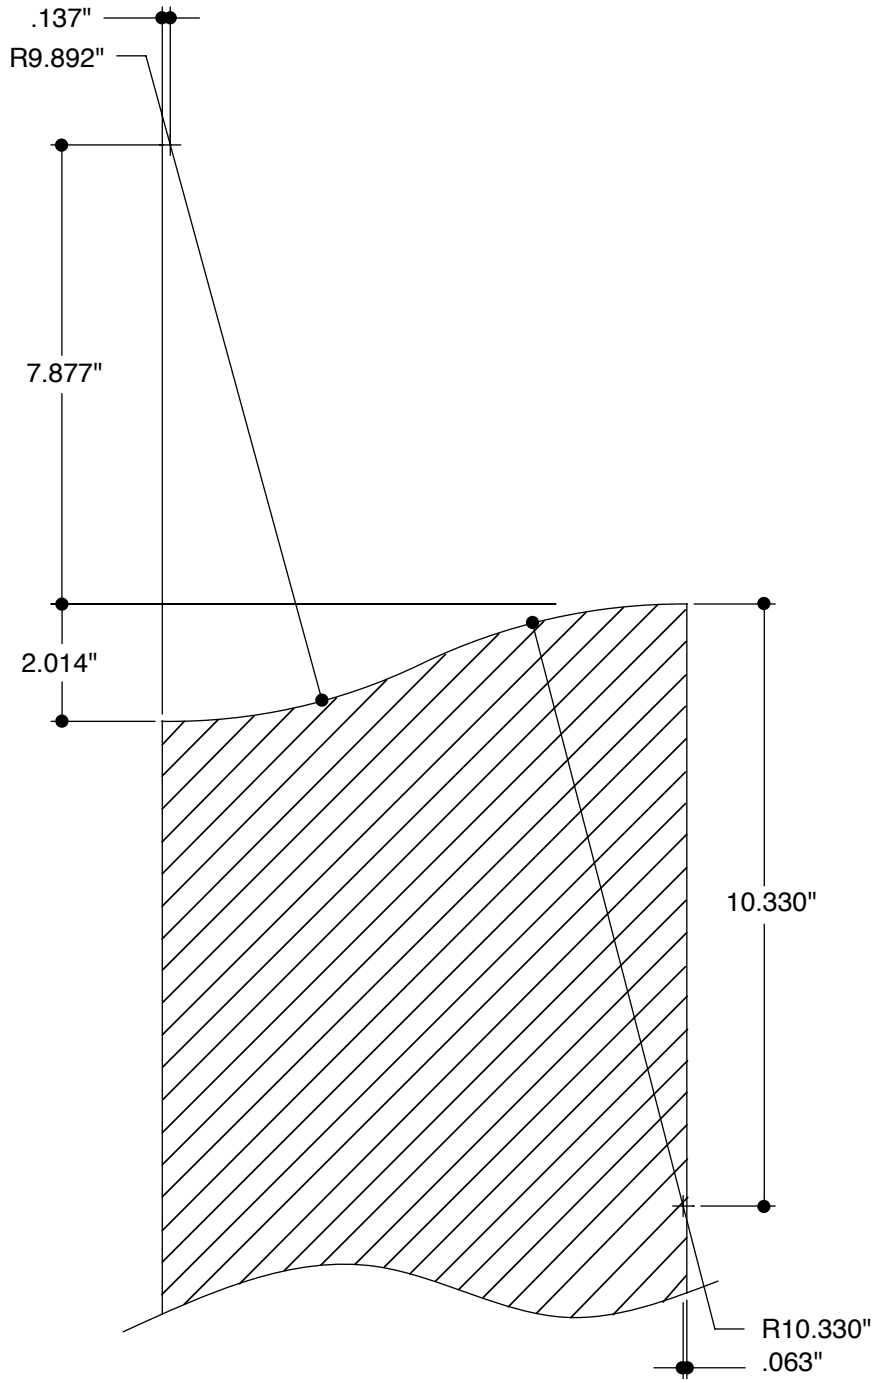

24 L/R SERIES
(8" X 36" GLASS INSERT SIZE)

PART NO.	QTY.	DESCRIPTION
		EYEBROW RADIUS DETAIL

Our continuing program of product improvement makes specifications, design and product detail subject to change without notice.