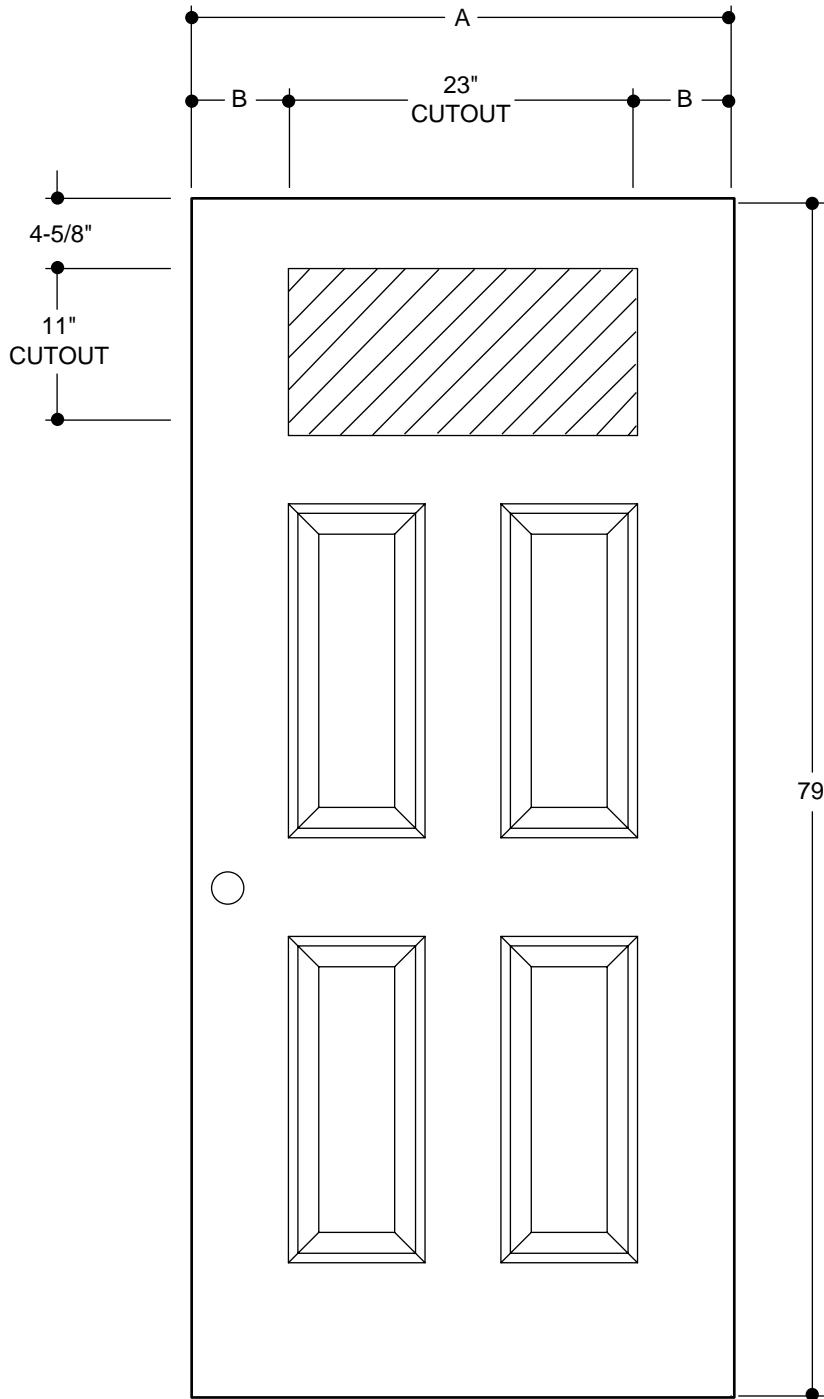

228 SERIES
(22" X 10" GLASS INSERT SIZE)

A	31-3/4"	2'8"	
B	4-3/8"		
A	33-3/4"	2'10"	
B	5-3/8"		
A	35-3/4"	3'0"	
B	6-3/8"		

PART NO.	QTY.	DESCRIPTION
		BELLEVILLE® FIBERGLASS DOORS

Our continuing program of product improvement makes specifications, design and product detail subject to change without notice.