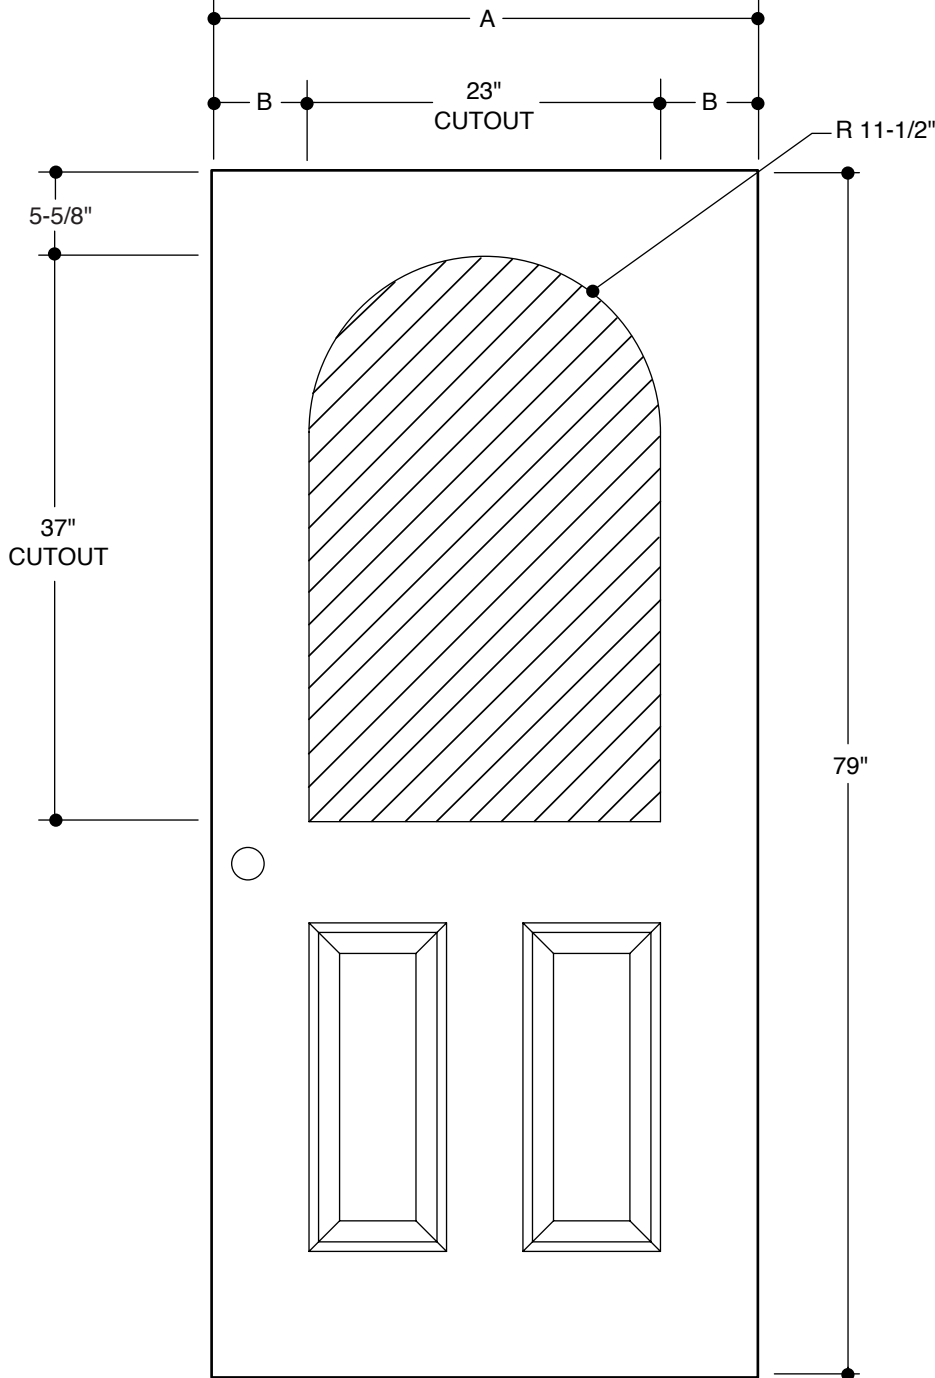

105 SERIES
(22" X 36" GLASS INSERT SIZE)

A	31-3/4"	2'8"	
B	4-3/8"		
A	33-3/4"	2'10"	
B	5-3/8"		
A	35-3/4"	3'0"	
B	6-3/8"		

PART NO.	QTY.	DESCRIPTION
		ARTEK® FIBERGLASS DOORS OAKCRAFT® FIBERGLASS DOORS

Our continuing program of product improvement makes specifications, design and product detail subject to change without notice.