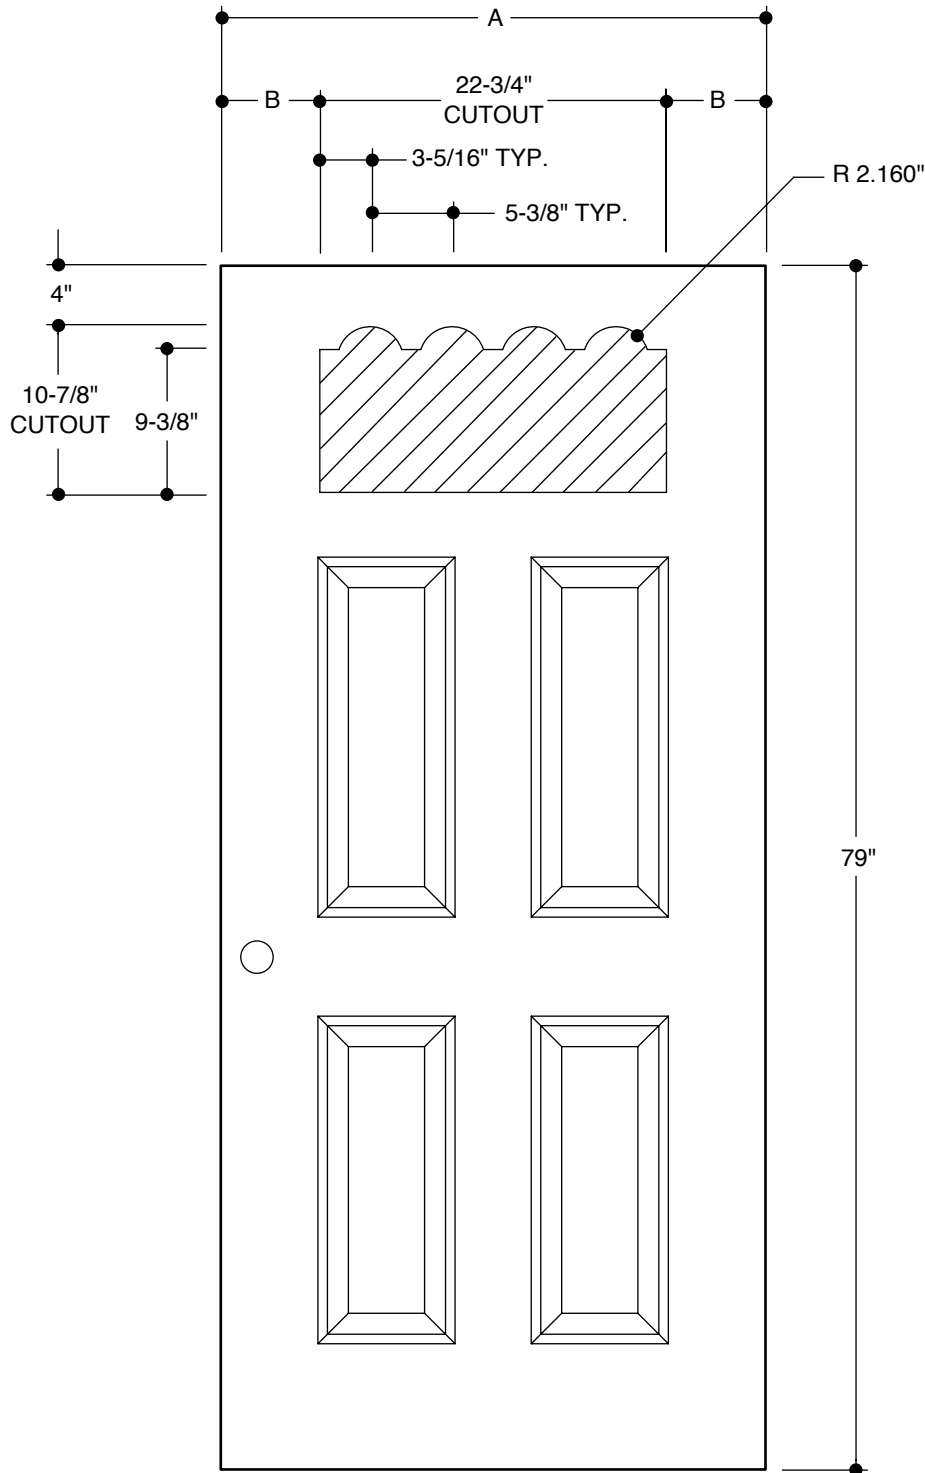

100 SERIES
(22" X 10" GLASS INSERT SIZE)

A	31-3/4"	2'8"	
B	4-1/2"		
A	33-3/4"	2'10"	
B	5-1/2"		
A	35-3/4"	3'0"	
B	6-1/2"		

PART NO.	QTY.	DESCRIPTION
		ARTEK® FIBERGLASS DOORS
		OAKCRAFT® FIBERGLASS DOORS

Our continuing program of product improvement makes specifications, design and product detail subject to change without notice.