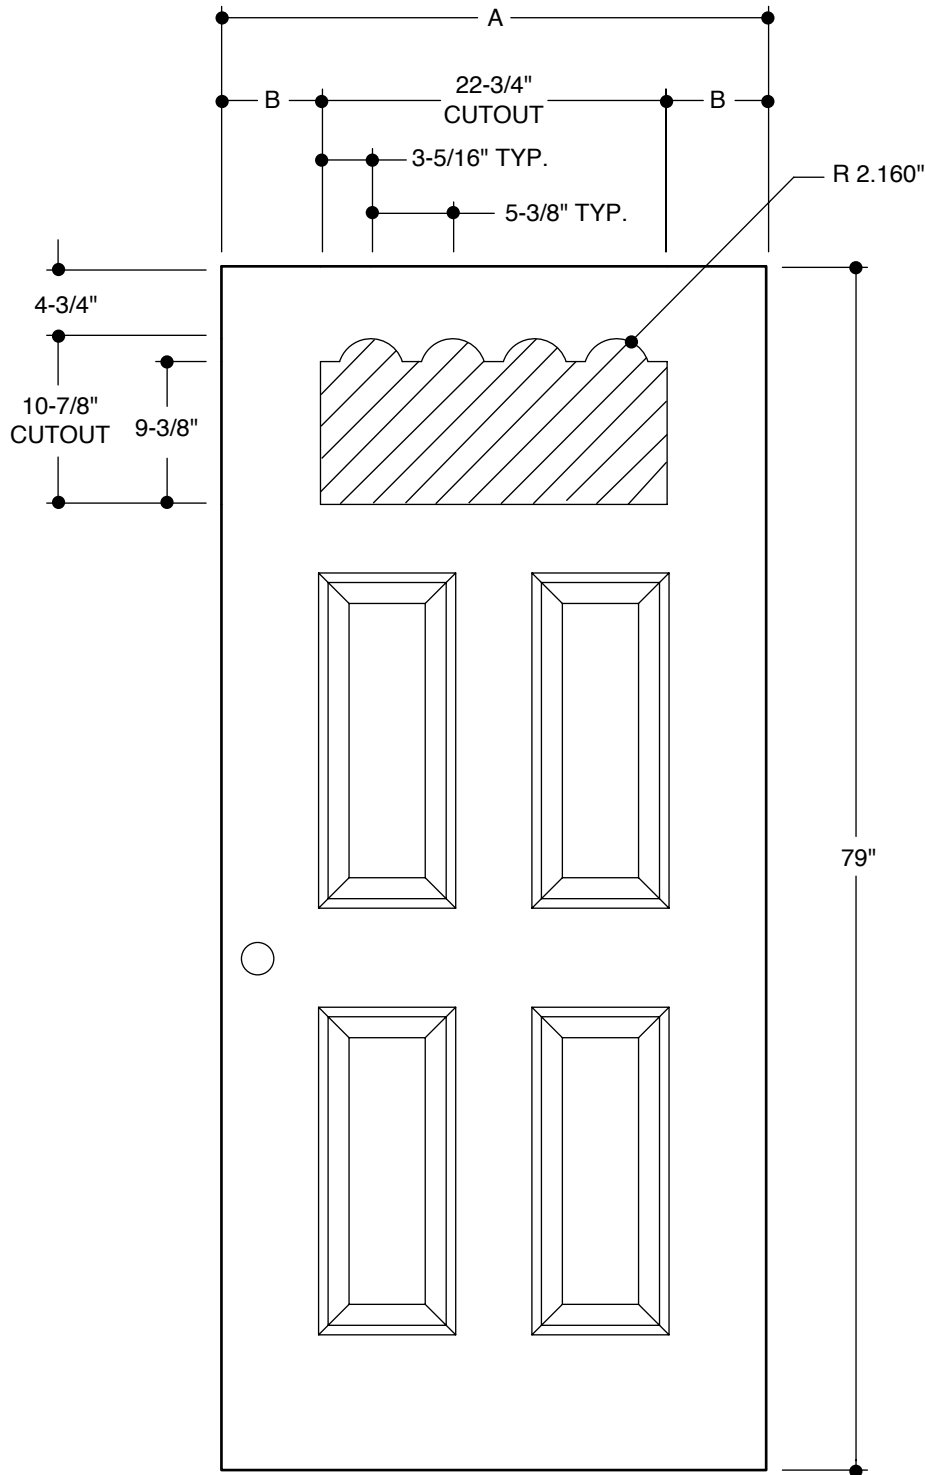

100 SERIES
(22" X 10" GLASS INSERT SIZE)

A	31-3/4"	2'8"	
B	4-1/2"		
A	33-3/4"	2'10"	
B	5-1/2"		
A	35-3/4"	3'0"	
B	6-1/2"		

PART NO.	QTY.	DESCRIPTION
		WOOD- OR METAL-EDGE STEEL DOORS

Our continuing program of product improvement makes specifications, design and product detail subject to change without notice.

100 SERIES
(22" X 10" GLASS INSERT SIZE)

A	31-3/4"	2'8"	
B	4-1/2"		
A	33-3/4"	2'10"	
B	5-1/2"		
A	35-3/4"	3'0"	
B	6-1/2"		

PART NO.	QTY.	DESCRIPTION
		BELLEVILLE® FIBERGLASS DOORS

Our continuing program of product improvement makes specifications, design and product detail subject to change without notice.