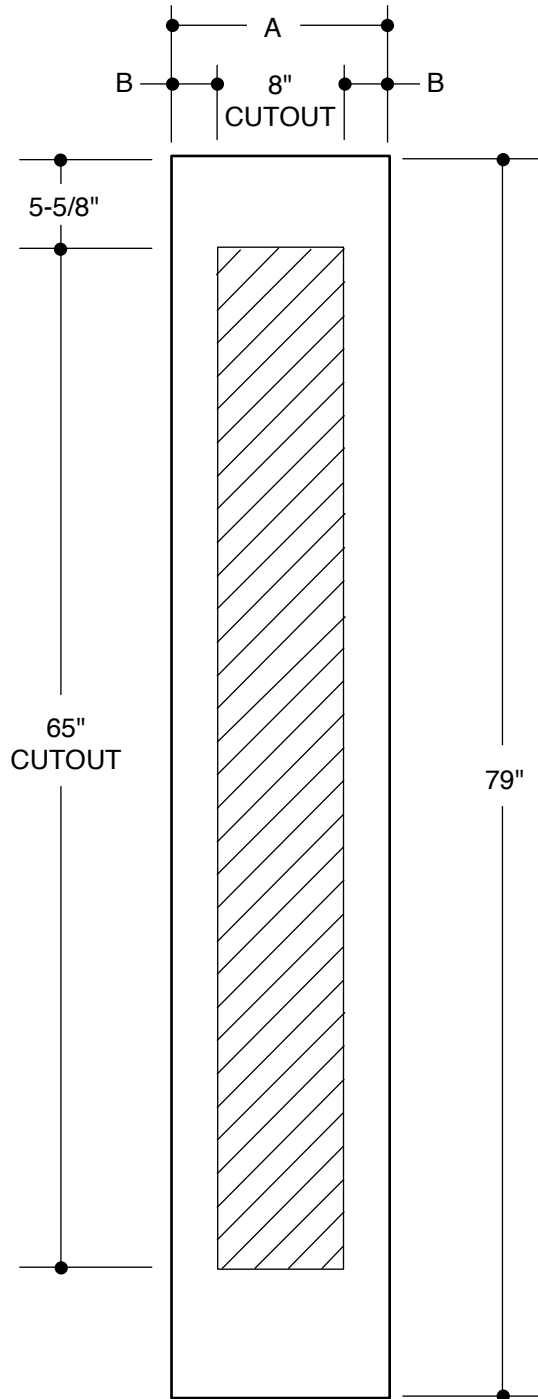

152 SERIES
(7" X 64" GLASS INSERT SIZE)

			10"
A	10-3/8"		
B	1-3/16"		
			12"
A	11-7/8"		
B	1-15/16"		
			14"
A	13-7/8"		
B	2-15/16"		

PART NO.	QTY.	DESCRIPTION
		ARTEK® FIBERGLASS SIDELITES OAKCRAFT® FIBERGLASS SIDELITES

Our continuing program of product improvement makes specifications, design and product detail subject to change without notice.