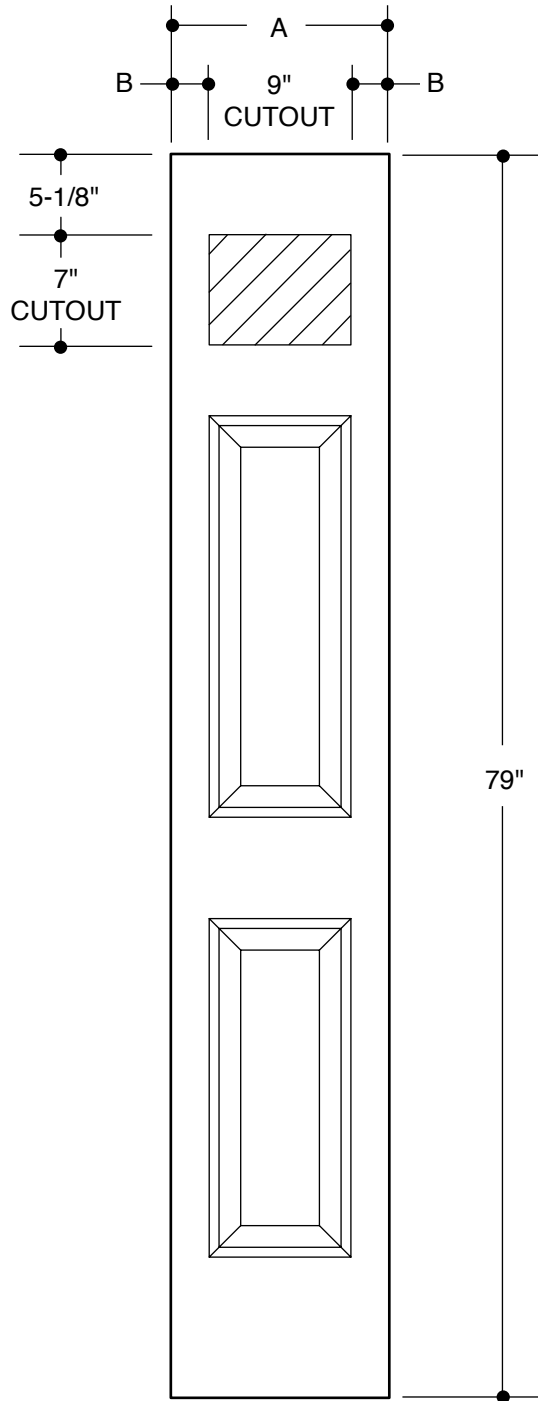

680 SERIES
(8" X 6" GLASS INSERT SIZE)

	A	11-7/8"	12"
	B	1-7/16"	
	A	13-7/8"	14"
	B	2-7/16"	

PART NO.	QTY.	DESCRIPTION
		WOOD-EDGE STEEL SIDELITES

Our continuing program of product improvement makes specifications, design and product detail subject to change without notice.