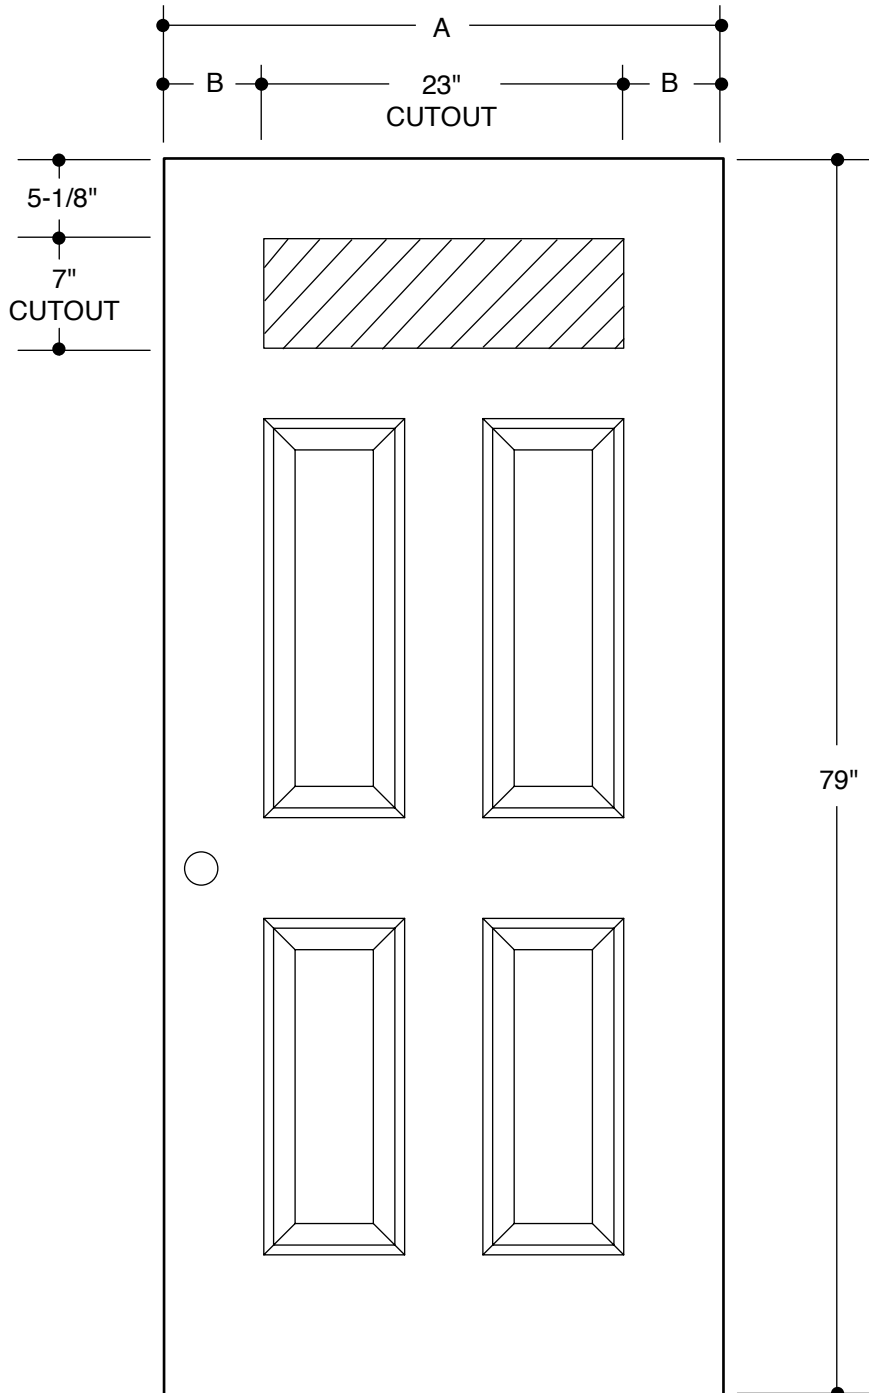

822 SERIES
(22" X 6" GLASS INSERT SIZE)

A	31-3/4"	2'8"	
B	4-3/8"		
A	33-3/4"	2'10"	
B	5-3/8"		
A	35-3/4"	3'0"	
B	6-3/8"		

PART NO.	QTY.	DESCRIPTION
		WOOD- OR METAL-EDGE STEEL DOORS

Our continuing program of product improvement makes specifications, design and product detail subject to change without notice.