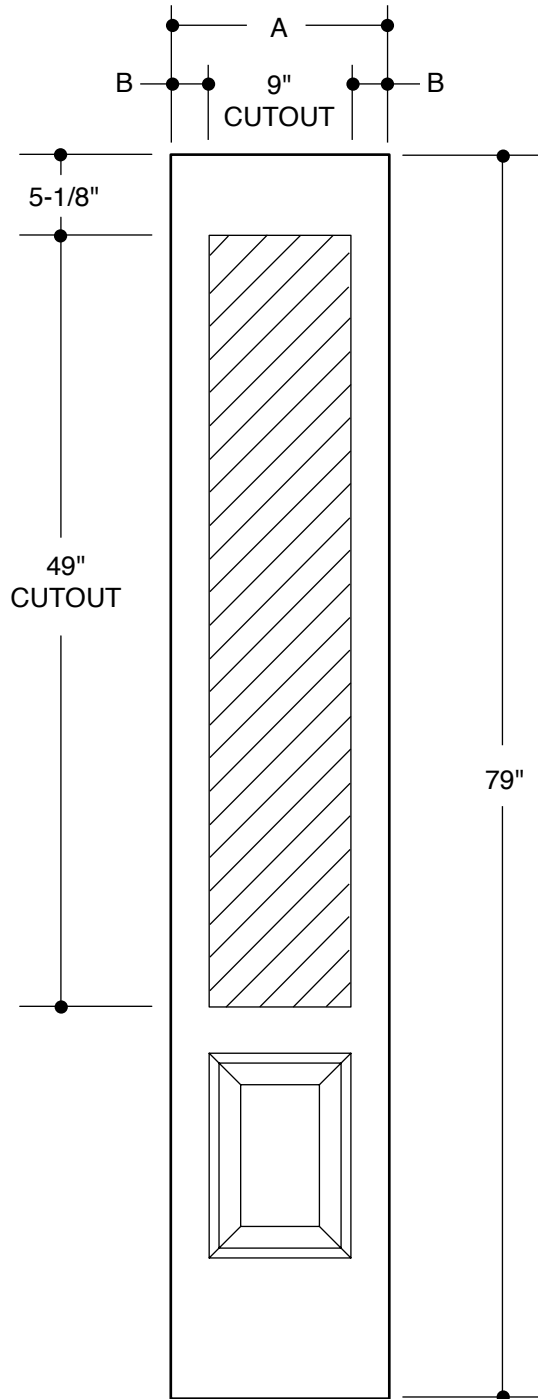

450 SERIES
(8" X 48" GLASS INSERT SIZE)

A	11-7/8"	12"
B	1-7/16"	
A	13-7/8"	14"
B	2-7/16"	

PART NO.	QTY.	DESCRIPTION
		BELLEVILLE® FIBERGLASS SIDELITES WOOD-EDGE STEEL SIDELITES

Our continuing program of product improvement makes specifications, design and product detail subject to change without notice.