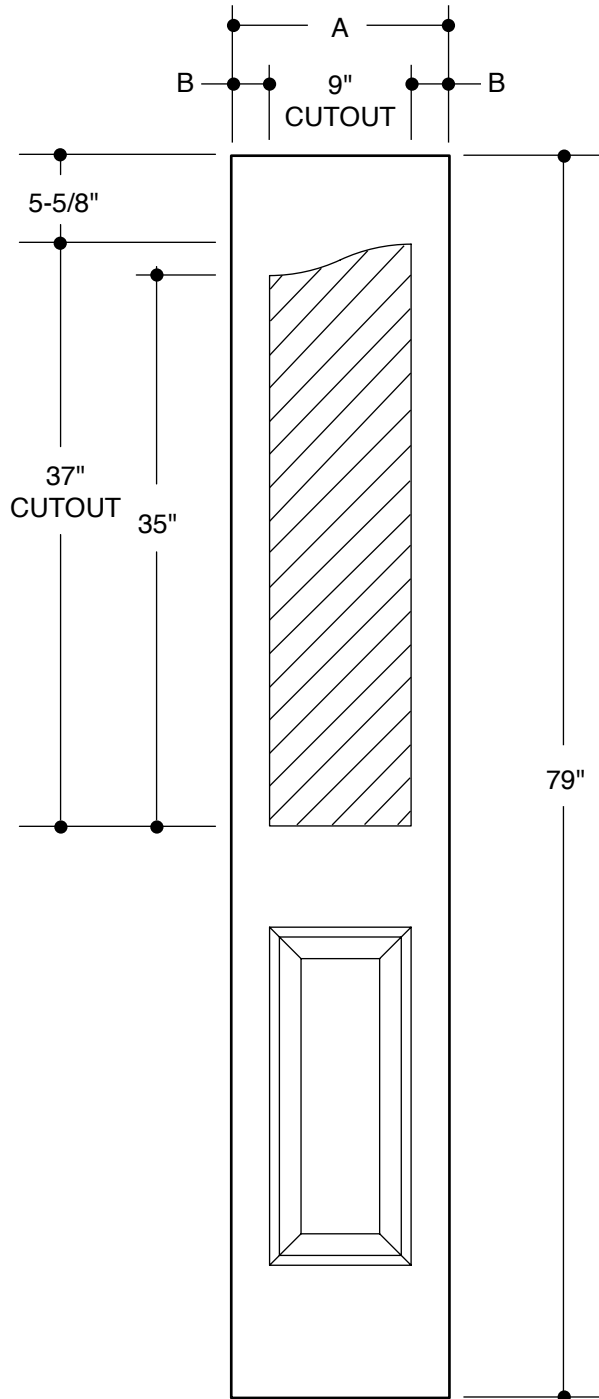

24 L/R SERIES
(8" X 36" GLASS INSERT SIZE)

A	11-7/8"	12"
B	1-7/16"	
A	13-7/8"	14"
B	2-7/16"	

Please Note:

1. For Eyebrow Radius Detail, see page 10.1.54.

PART NO.	QTY.	DESCRIPTION
		ARTEK® FIBERGLASS SIDELITES OAKCRAFT® FIBERGLASS SIDELITES

Our continuing program of product improvement makes specifications, design and product detail subject to change without notice.