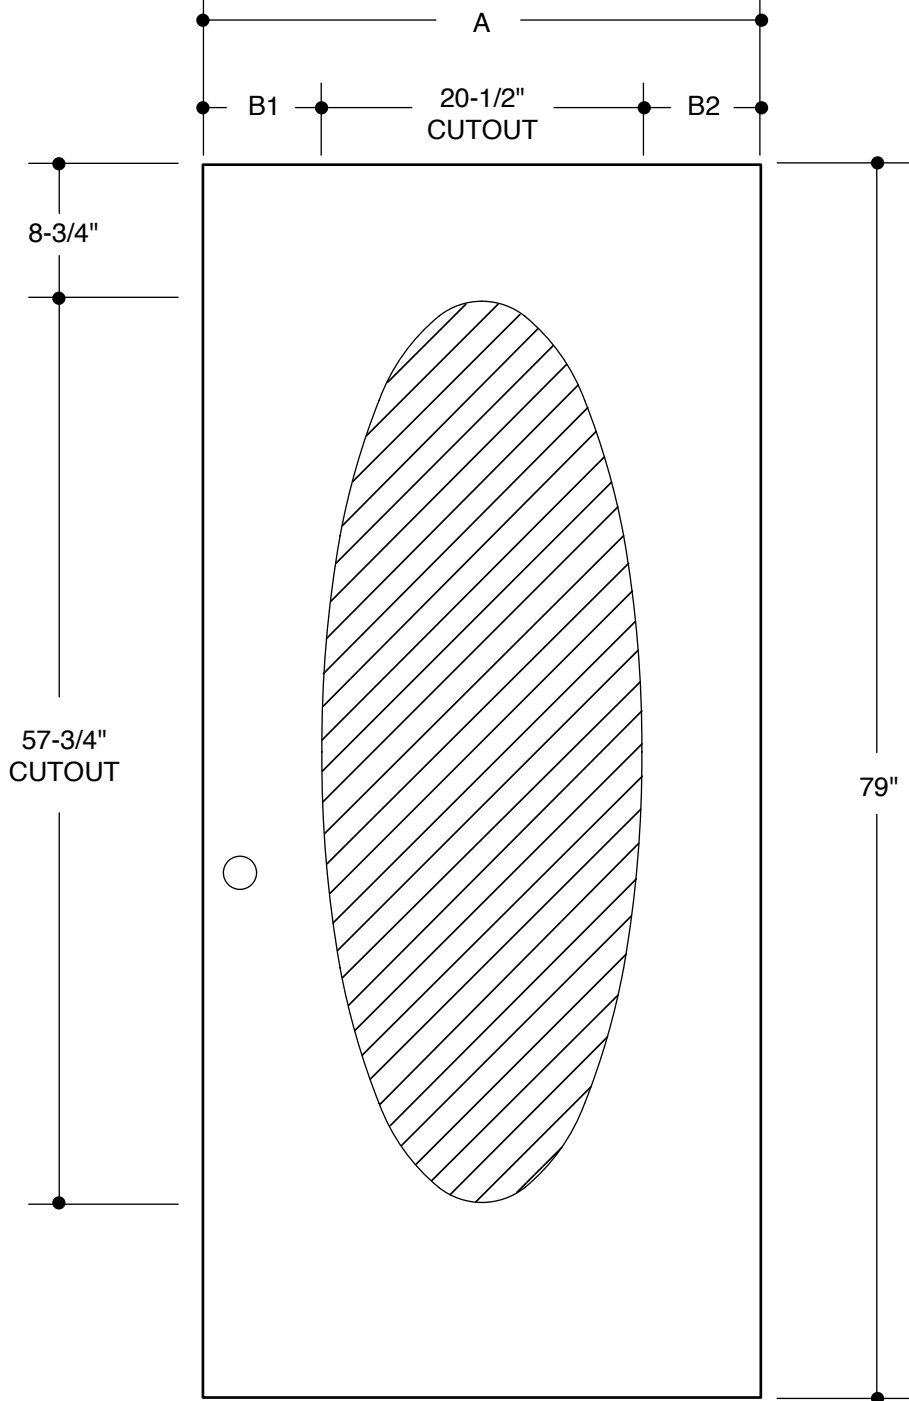

300 SERIES
(19-1/2" X 56-3/4" GLASS INSERT SIZE)

	A	29-3/4"	2'6"
	B1	5"	
	B2	4-1/4"	
	A	31-3/4"	2'8"
	B1	5-5/8"	
	B2	5-5/8"	
	A	33-3/4"	2'10"
	B1	6-5/8"	
	B2	6-5/8"	
	A	35-3/4"	3'0"
	B1	7-5/8"	
	B2	7-5/8"	

Please Note:
1. For Radius Detail, see page 10.1.56.

PART NO.	QTY.	DESCRIPTION
		ARTEK® FIBERGLASS DOORS BELLEVILLE® FIBERGLASS DOORS OAKCRAFT® FIBERGLASS DOORS WOOD- OR METAL-EDGE STEEL DOORS

Our continuing program of product improvement makes specifications, design and product detail subject to change without notice.