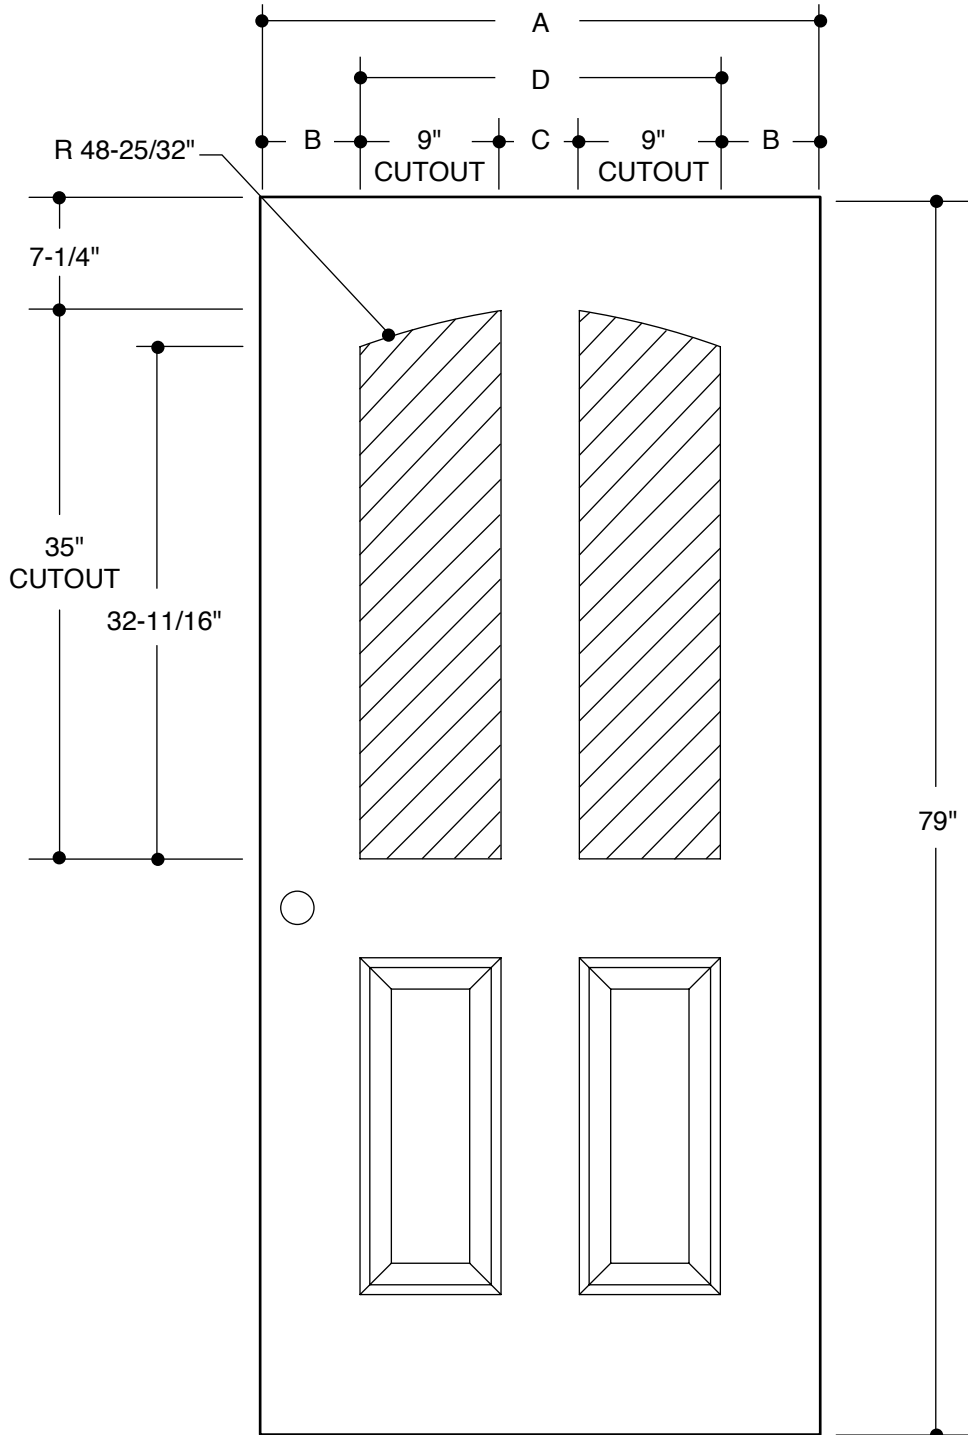

12 L/R SERIES
(8" X 33" GLASS INSERT SIZE)

Available as Wood- Or Metal-Edge Steel Door		
A	29-3/4"	2'6"
B	4-3/8"	
C	3"	
D	21"	
A	31-3/4"	2'8"
B	4-3/8"	
C	5"	
D	23"	
A	33-3/4"	2'10"
B	5-3/8"	
C	5"	
D	23"	
A	35-3/4"	3'0"
B	6-3/8"	
C	5"	
D	23"	

PART NO.	QTY.	DESCRIPTION
		BELLEVILLE® FIBERGLASS DOORS WOOD- OR METAL-EDGE STEEL DOORS

Our continuing program of product improvement makes specifications, design and product detail subject to change without notice.