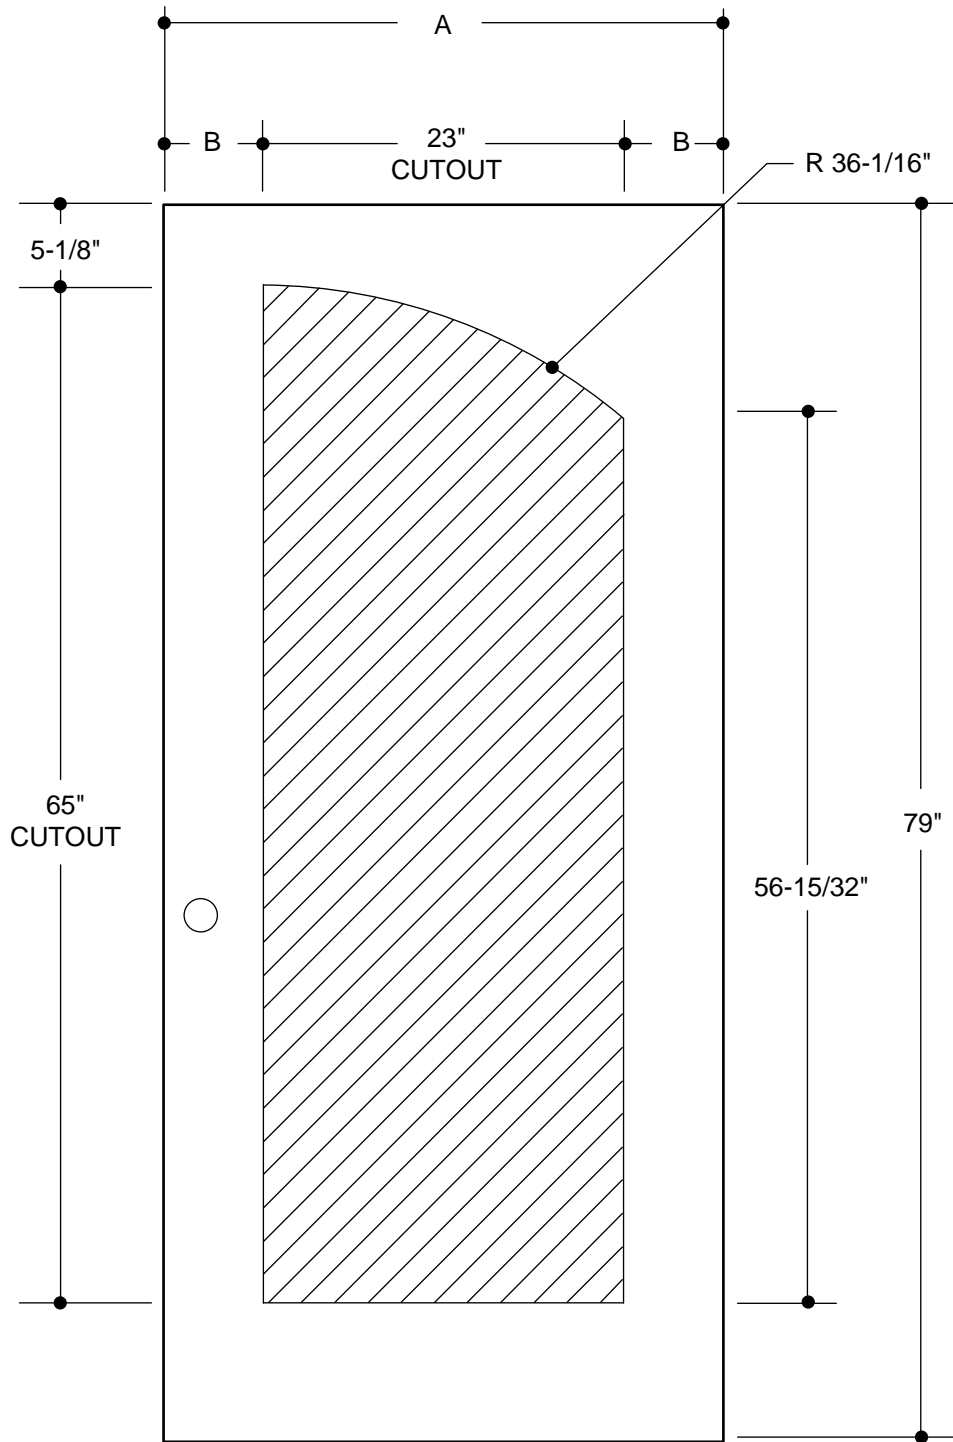

22 L/R SERIES
(22" X 64" GLASS INSERT SIZE)

A	31-3/4"		2'8"
B	4-3/8"		
A	33-3/4"		2'10"
B	5-3/8"		
A	35-3/4"		3'0"
B	6-3/8"		

PART NO.	QTY.	DESCRIPTION
		BELLEVILLE® FIBERGLASS DOORS WOOD- OR METAL-EDGE STEEL DOORS

Our continuing program of product improvement makes specifications, design and product detail subject to change without notice.