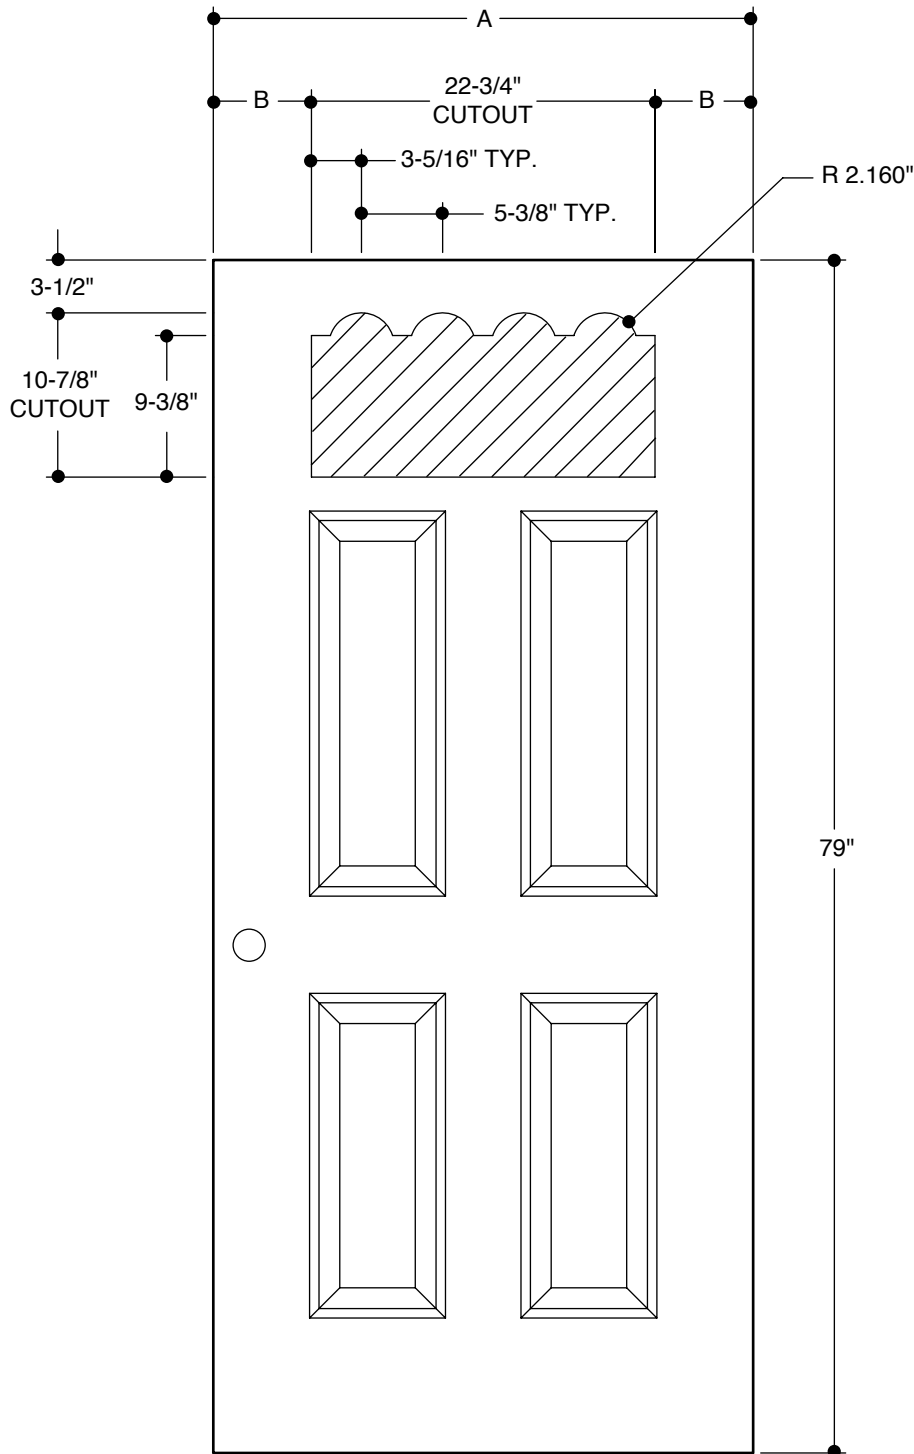

100 SERIES
(22" X 10" GLASS INSERT SIZE)

A	31-3/4"	2'8"	
B	4-1/2"		
A	33-3/4"	2'10"	
B	5-1/2"		
A	35-3/4"	3'0"	
B	6-1/2"		

PART NO.	QTY.	DESCRIPTION
		WOOD- OR METAL-EDGE STEEL DOORS

Our continuing program of product improvement makes specifications, design and product detail subject to change without notice.

100 SERIES
(22" X 10" GLASS INSERT SIZE)

A	31-3/4"	2'8"	
B	4-1/2"		
A	33-3/4"	2'10"	
B	5-1/2"		
A	35-3/4"	3'0"	
B	6-1/2"		

PART NO.	QTY.	DESCRIPTION
		BELLEVILLE® FIBERGLASS DOORS

Our continuing program of product improvement makes specifications, design and product detail subject to change without notice.