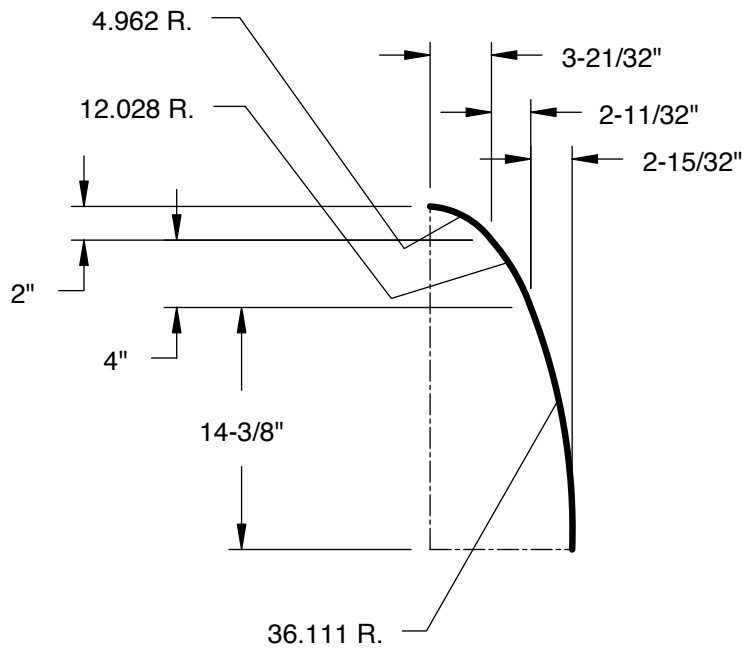

QUARTER DETAIL

PART NO.	QTY.	DESCRIPTION
		RADIUS DETAIL

Our continuing program of product improvement makes specifications, design and product detail subject to change without notice.