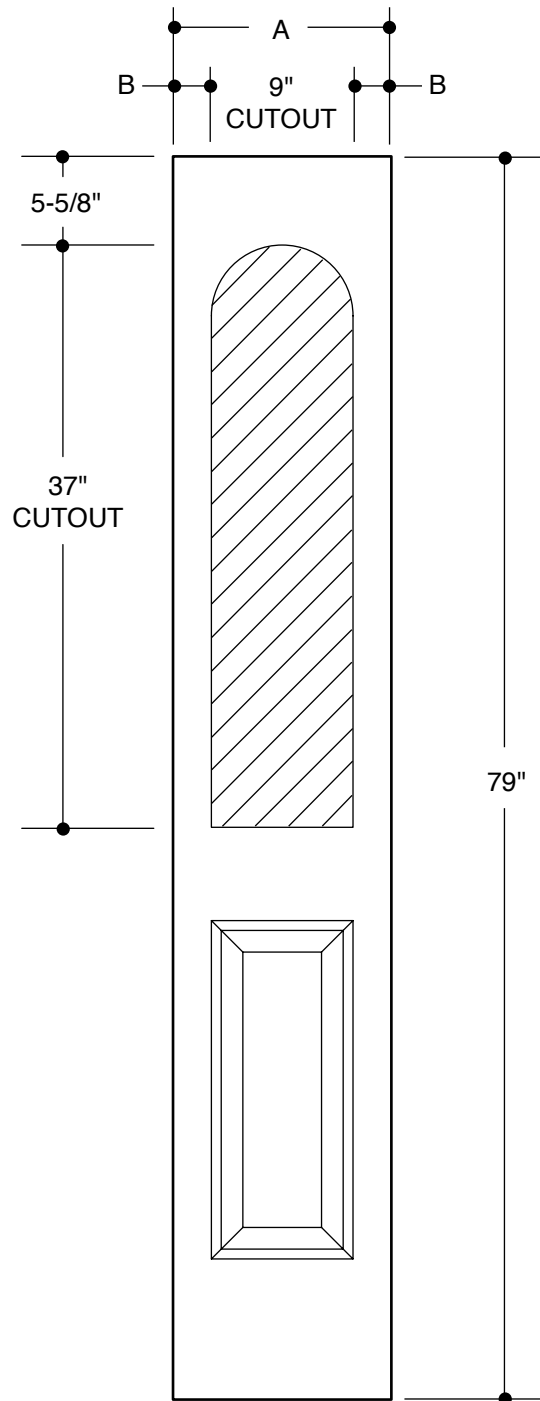

200 SERIES
(8" X 36" GLASS INSERT SIZE)

	<table border="1"> <tr> <td>A</td> <td>11-7/8"</td> </tr> <tr> <td>B</td> <td>1-7/16"</td> </tr> </table>	12"	
	<table border="1"> <tr> <td>A</td> <td>13-7/8"</td> </tr> <tr> <td>B</td> <td>2-7/16"</td> </tr> </table>	14"	

PART NO.	QTY.	DESCRIPTION
		ARTEK® FIBERGLASS SIDELITES OAKCRAFT® FIBERGLASS SIDELITES

Our continuing program of product improvement makes specifications, design and product detail subject to change without notice.