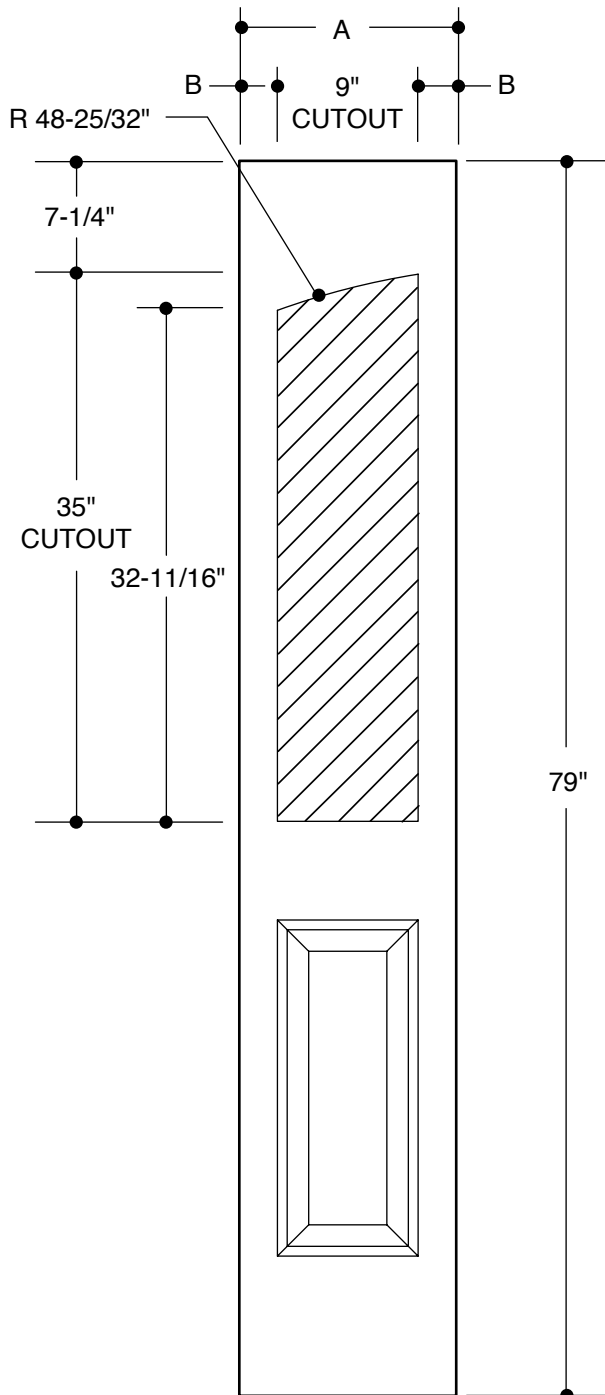

12 L/R SERIES
(8" X 33" GLASS INSERT SIZE)

A	11-7/8"	12"
B	1-7/16"	
A	13-7/8"	14"
B	2-7/16"	

PART NO.	QTY.	DESCRIPTION
		WOOD-EDGE STEEL SIDELITES

Our continuing program of product improvement makes specifications, design and product detail subject to change without notice.