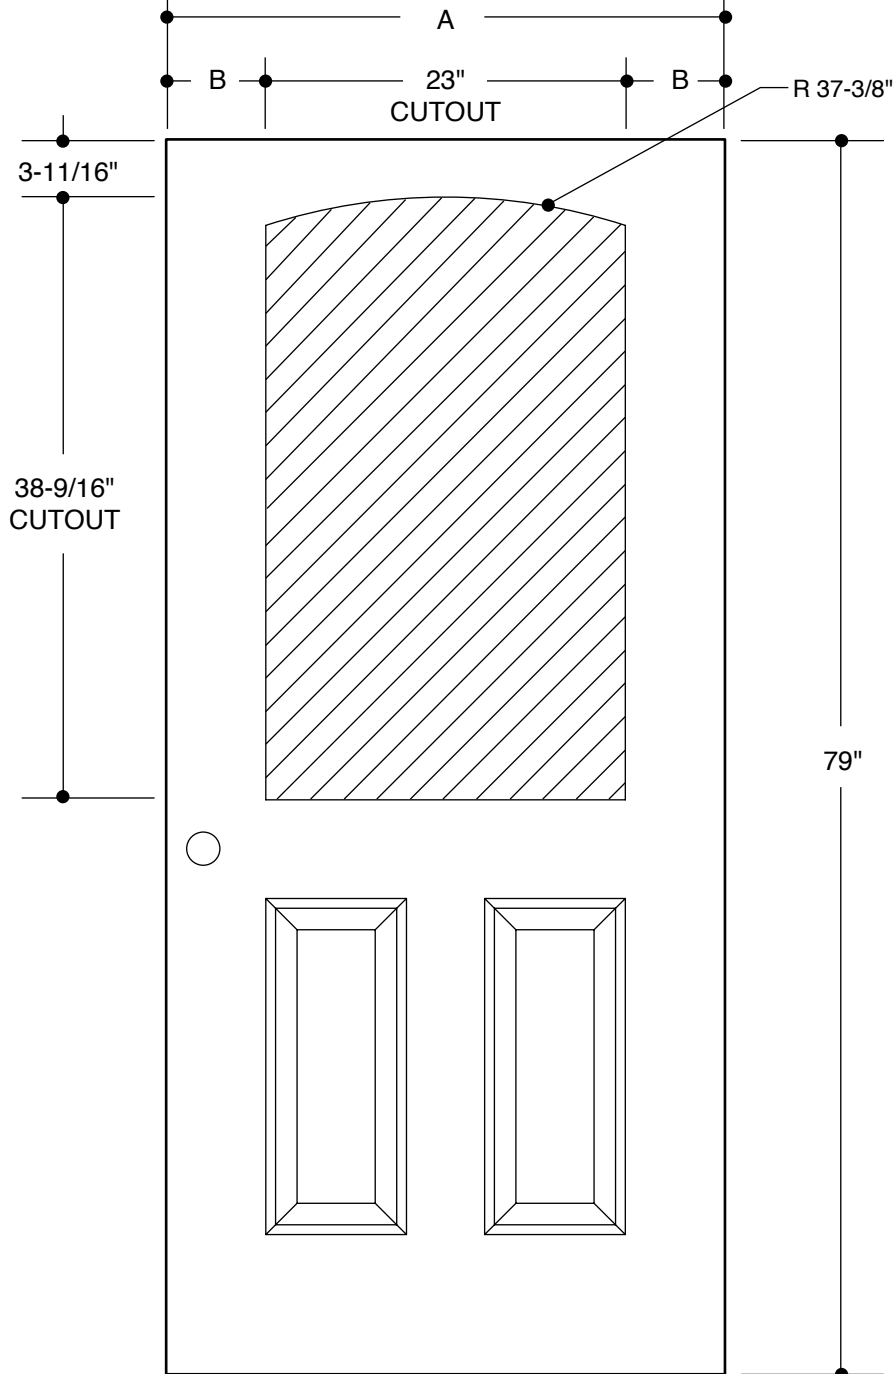

107 SERIES
(22" X 37" GLASS INSERT SIZE)

	A	31-3/4"	2'8"
	B	4-3/8"	
	A	33-3/4"	2'10"
	B	5-3/8"	
	A	35-3/4"	3'0"
	B	6-3/8"	

PART NO.	QTY.	DESCRIPTION
		WOOD- OR METAL-EDGE STEEL DOORS

Our continuing program of product improvement makes specifications, design and product detail subject to change without notice.