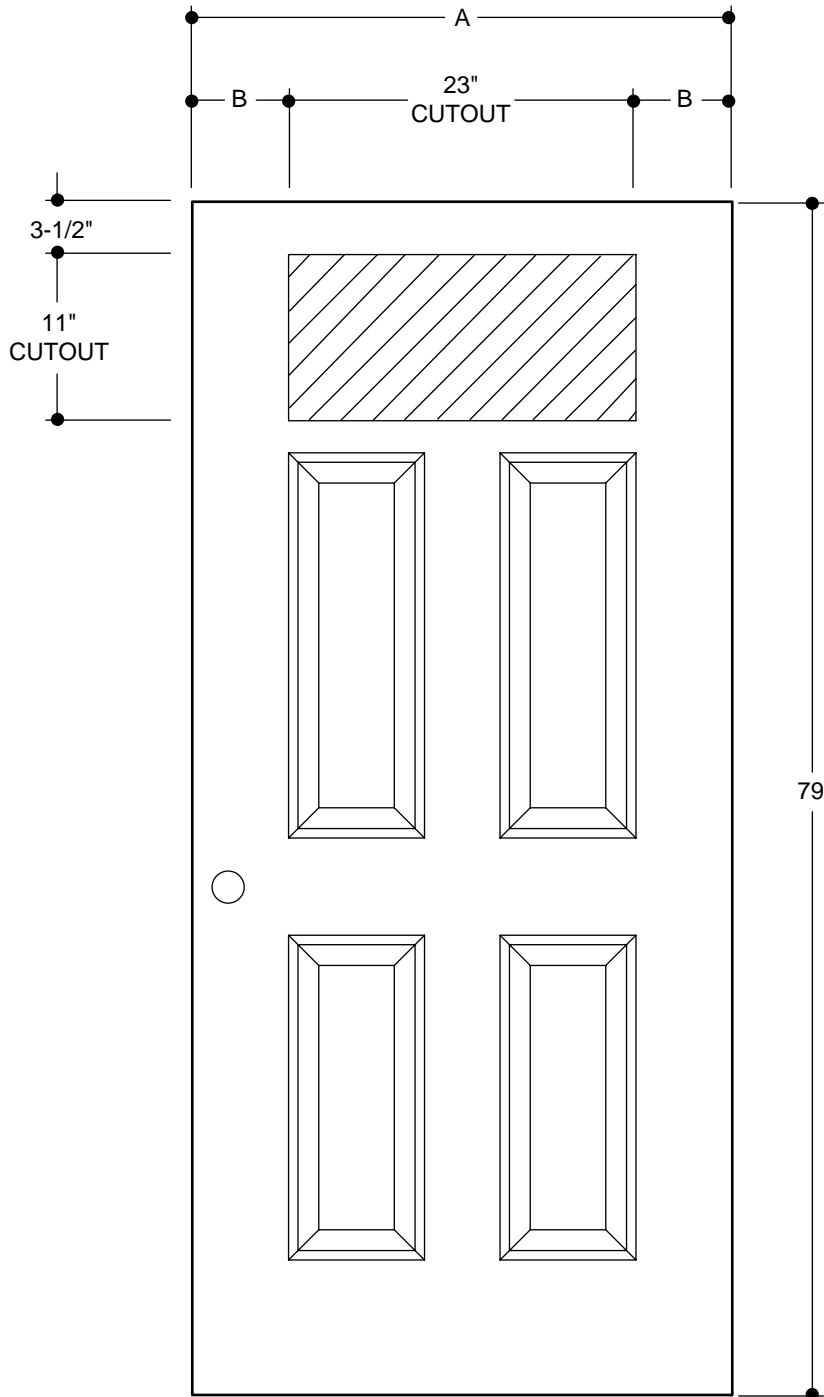

228 SERIES
(22" X 10" GLASS INSERT SIZE)

A	31-3/4"	2'8"	
B	4-3/8"		
A	33-3/4"	2'10"	
B	5-3/8"		
A	35-3/4"	3'0"	
B	6-3/8"		

PART NO.	QTY.	DESCRIPTION
		WOOD- OR METAL-EDGE STEEL DOORS

Our continuing program of product improvement makes specifications, design and product detail subject to change without notice.