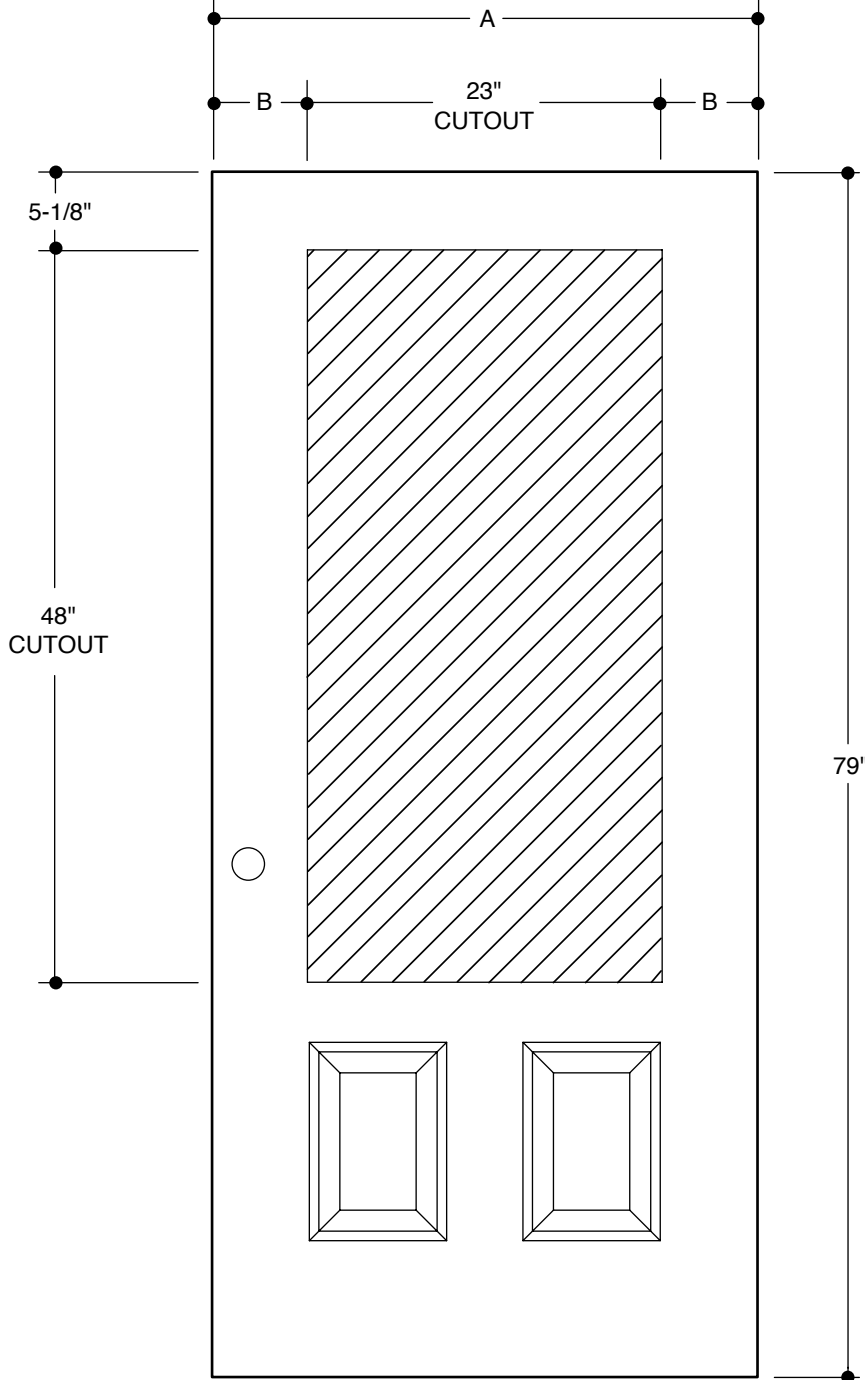

104 SERIES
(22" X 47" GLASS INSERT SIZE)

A	31-3/4"	2'8"	
B	4-3/8"		
A	33-3/4"	2'10"	
B	5-3/8"		
A	35-3/4"	3'0"	
B	6-3/8"		

PART NO.	QTY.	DESCRIPTION
		BELLEVILLE® FIBERGLASS DOORS WOOD- OR METAL-EDGE DOORS

Our continuing program of product improvement makes specifications, design and product detail subject to change without notice.