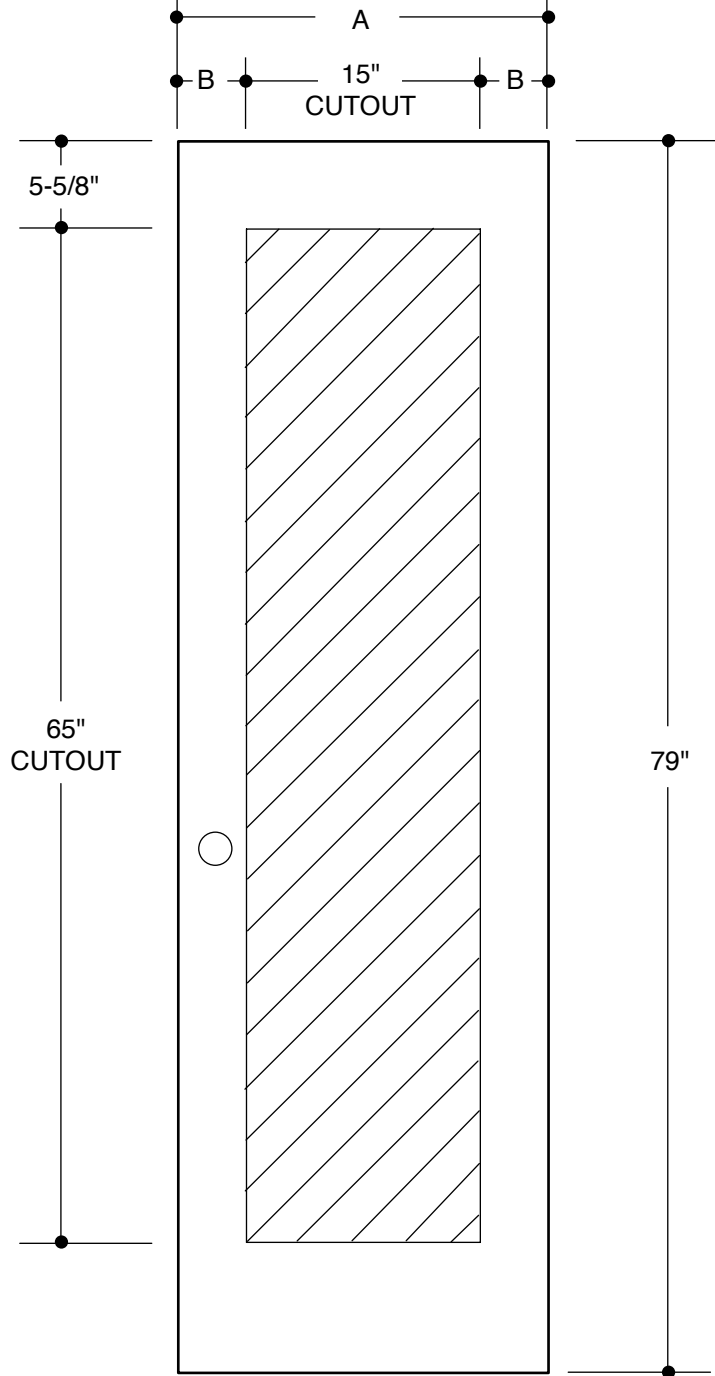

114 SERIES
(14" X 64" GLASS INSERT SIZE)

		23-3/4"	2'0"
A			
		4-3/8"	
B			

PART NO.	QTY.	DESCRIPTION
		ARTEK® FIBERGLASS DOORS OAKCRAFT® FIBERGLASS DOORS

Our continuing program of product improvement makes specifications, design and product detail subject to change without notice.