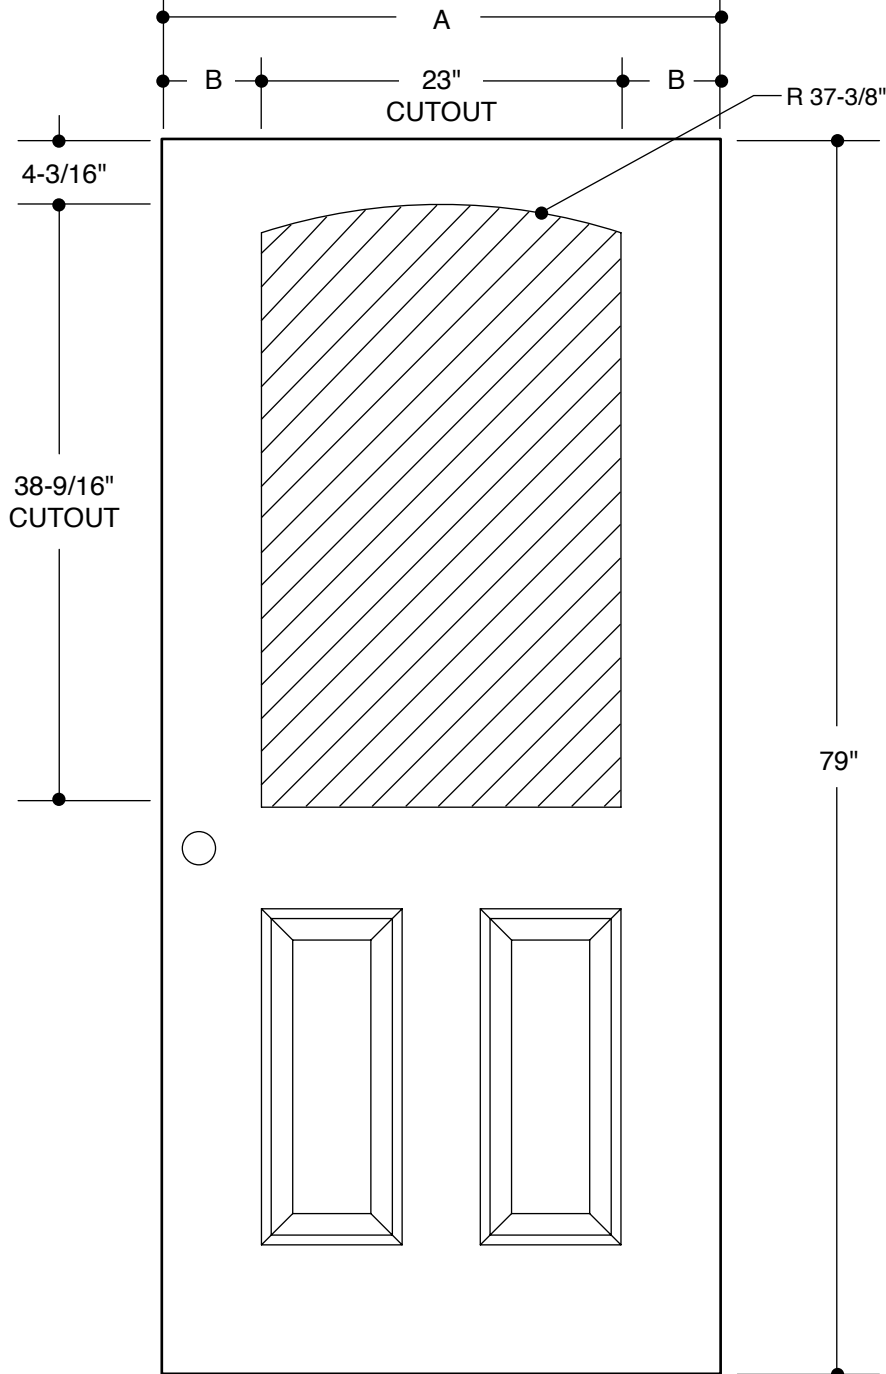

107 SERIES
(22" X 37" GLASS INSERT SIZE)

	A	31-3/4"	2'8"
	B	4-3/8"	
	A	33-3/4"	2'10"
	B	5-3/8"	
	A	35-3/4"	3'0"
	B	6-3/8"	

PART NO.	QTY.	DESCRIPTION
		ARTEK® FIBERGLASS DOORS OAKCRAFT® FIBERGLASS DOORS

Our continuing program of product improvement makes specifications, design and product detail subject to change without notice.