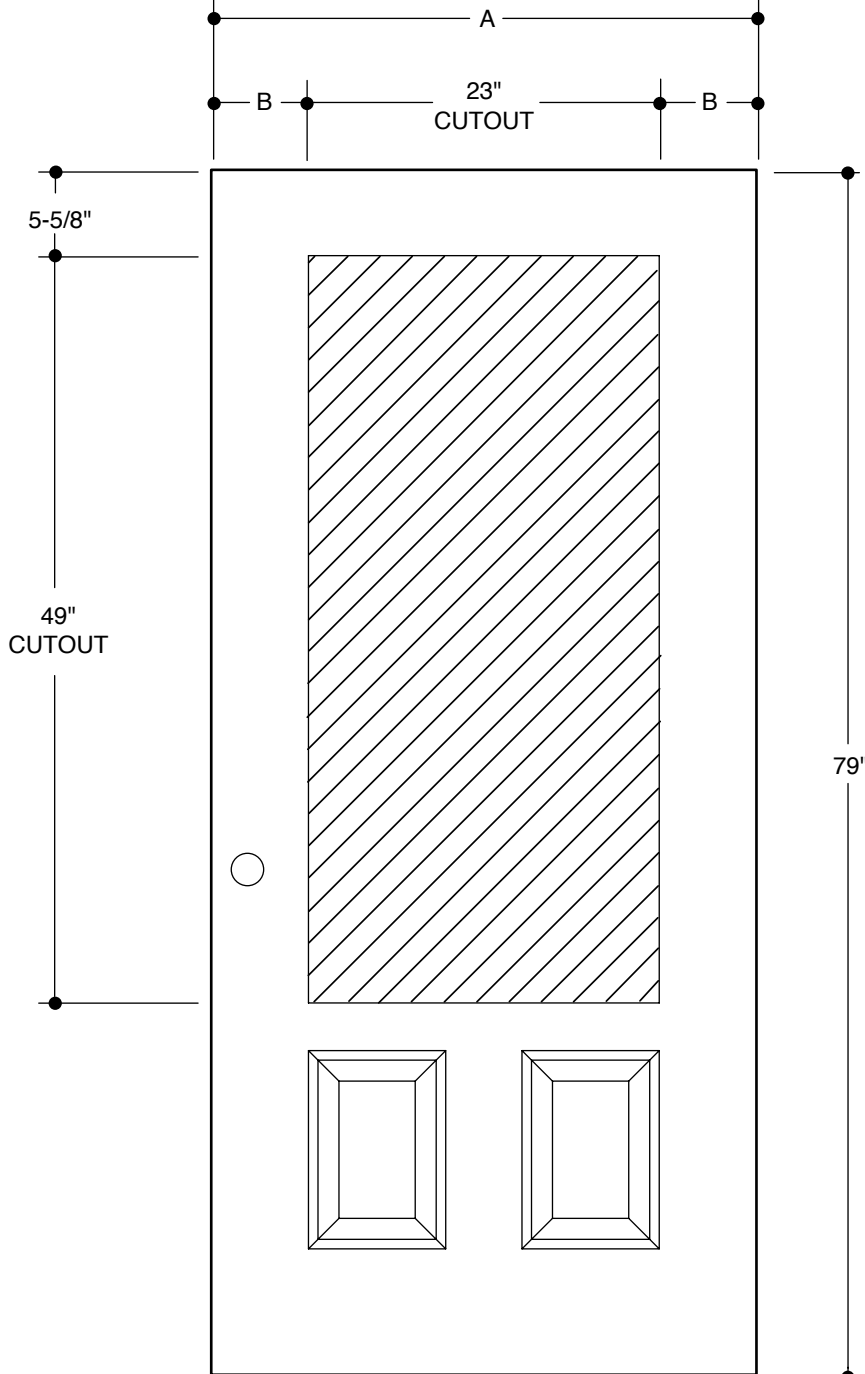

404 SERIES
(22" x 48" GLASS INSERT SIZE)

A	31-3/4"	2'8"	
B	4-3/8"		
A	33-3/4"	2'10"	
B	5-3/8"		
A	35-3/4"	3'0"	
B	6-3/8"		

PART NO.	QTY.	DESCRIPTION
		OAKCRAFT® FIBERGLASS DOORS

Our continuing program of product improvement makes specifications, design and product detail subject to change without notice.