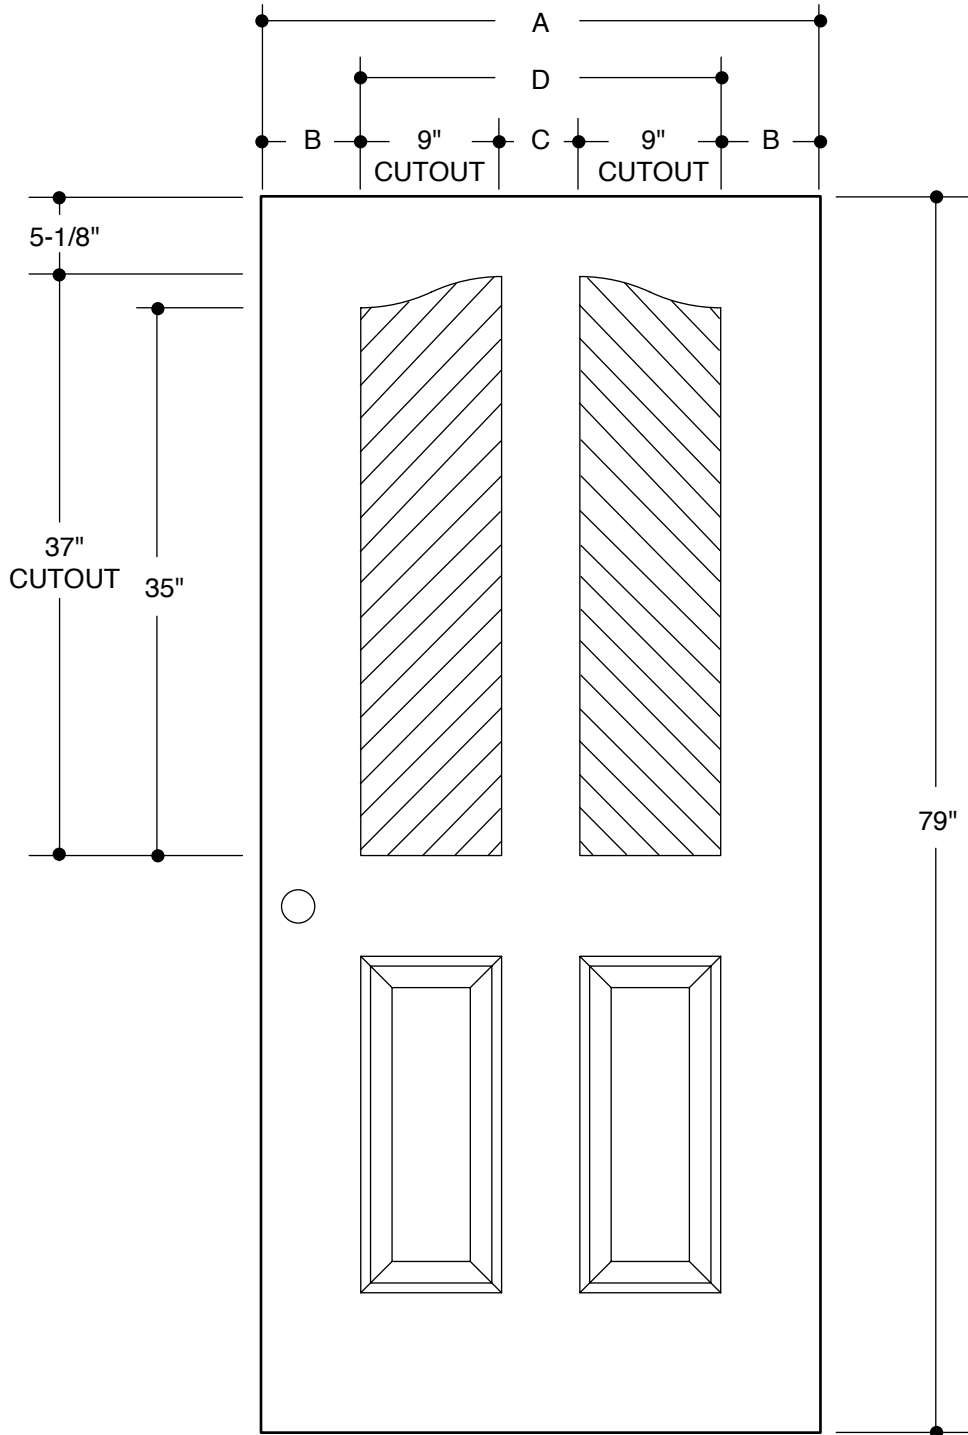

24 L/R SERIES
(8" X 36" GLASS INSERT SIZE)

Available as Wood- Or Metal-Edge Steel Door	A	29-3/4"	2'6"
	B	4-3/8"	
	C	3"	
	D	21"	
	A	31-3/4"	2'8"
	B	4-3/8"	
	C	5"	
	D	23"	
	A	33-3/4"	2'10"
	B	5-3/8"	
	C	5"	
	D	23"	
	A	35-3/4"	3'0"
	B	6-3/8"	
	C	5"	
	D	23"	

Please Note:

1. For Eyebrow Radius Detail, see page 10.1.54.

PART NO.	QTY.	DESCRIPTION
		BELLEVILLE® FIBERGLASS DOORS WOOD- OR METAL-EDGE STEEL DOORS

Our continuing program of product improvement makes specifications, design and product detail subject to change without notice.