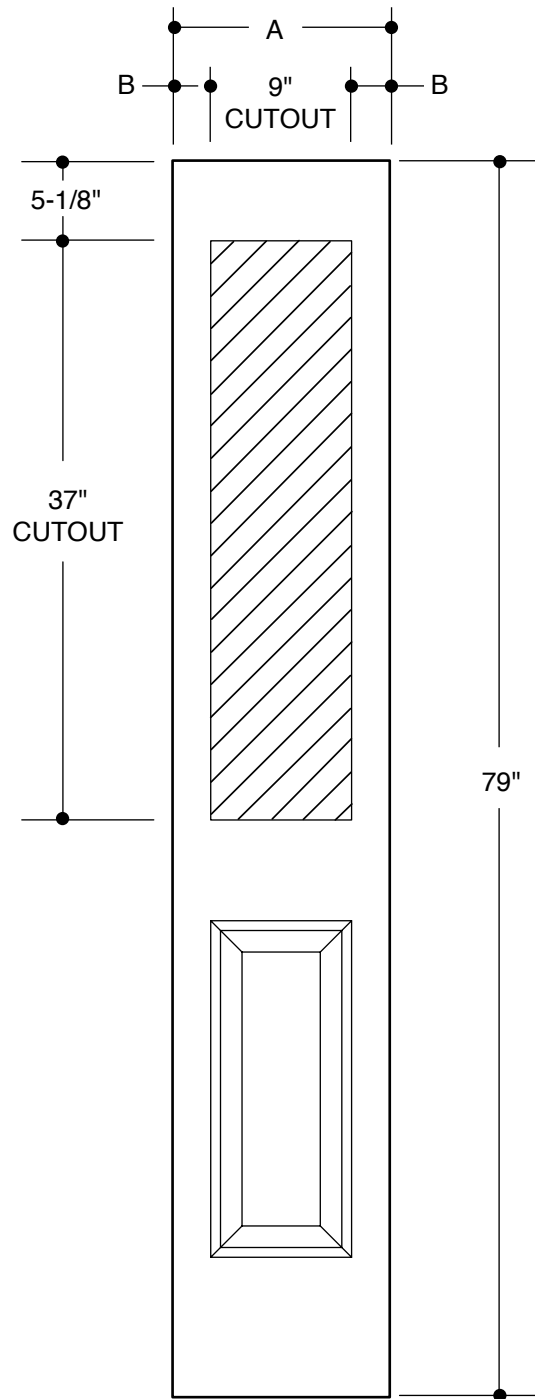

129 SERIES
(8" X 36" GLASS INSERT SIZE)

A	11-7/8"
B	1-7/16"

12"

A	13-7/8"
B	2-7/16"

14"

PART NO.	QTY.	DESCRIPTION
		BELLEVILLE® FIBERGLASS SIDELITES WOOD-EDGE STEEL SIDELITES

Our continuing program of product improvement makes specifications, design and product detail subject to change without notice.