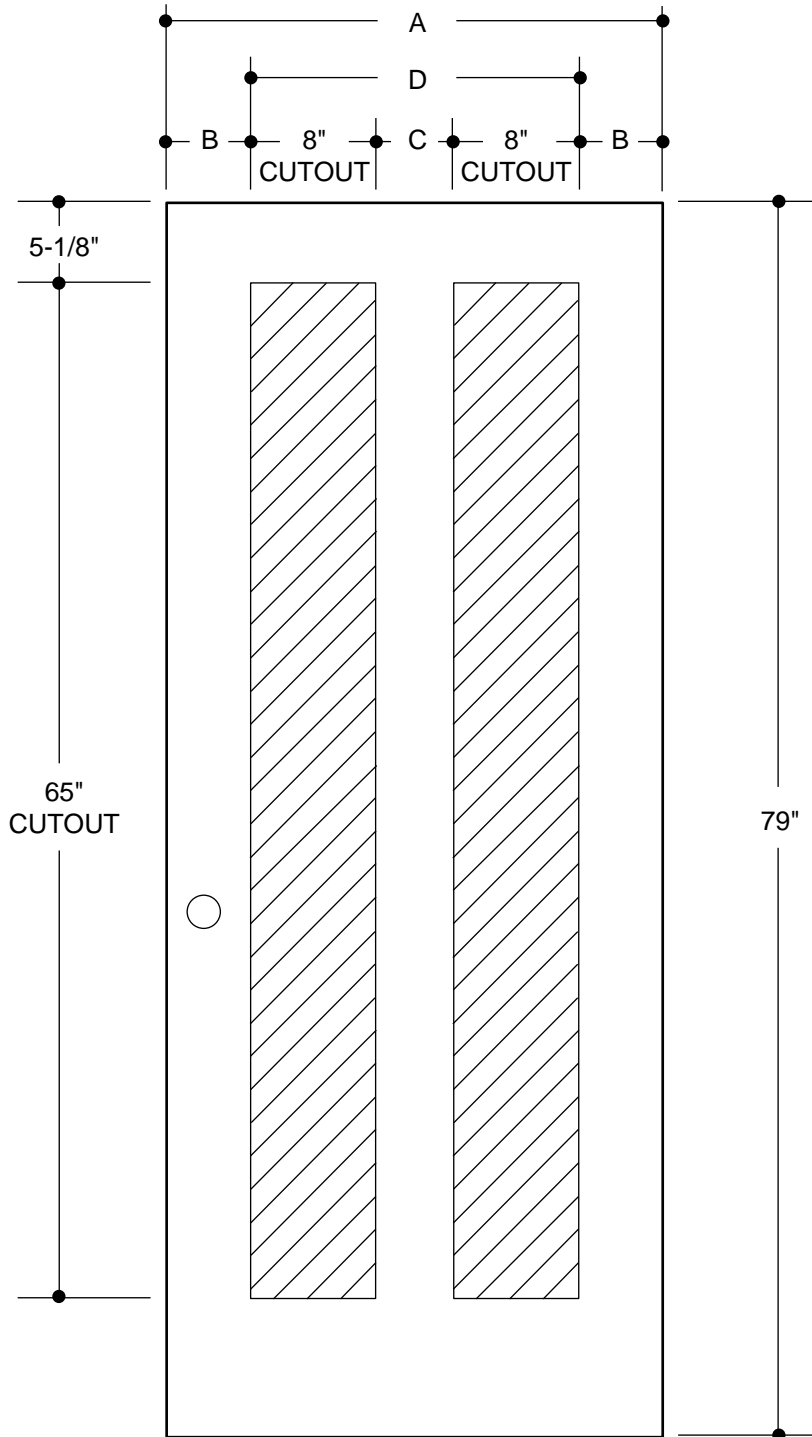

152 SERIES
(7" X 64" GLASS INSERT SIZE)

A	29-3/4"	2'6"
B	4-3/8"	
C	5"	
D	21"	

A	31-3/4"	2'8"
B	5-3/8"	
C	5"	
D	21"	

PART NO.	QTY.	DESCRIPTION
		BELLEVILLE® FIBERGLASS DOORS WOOD- OR METAL-EDGE STEEL DOORS

Our continuing program of product improvement makes specifications, design and product detail subject to change without notice.