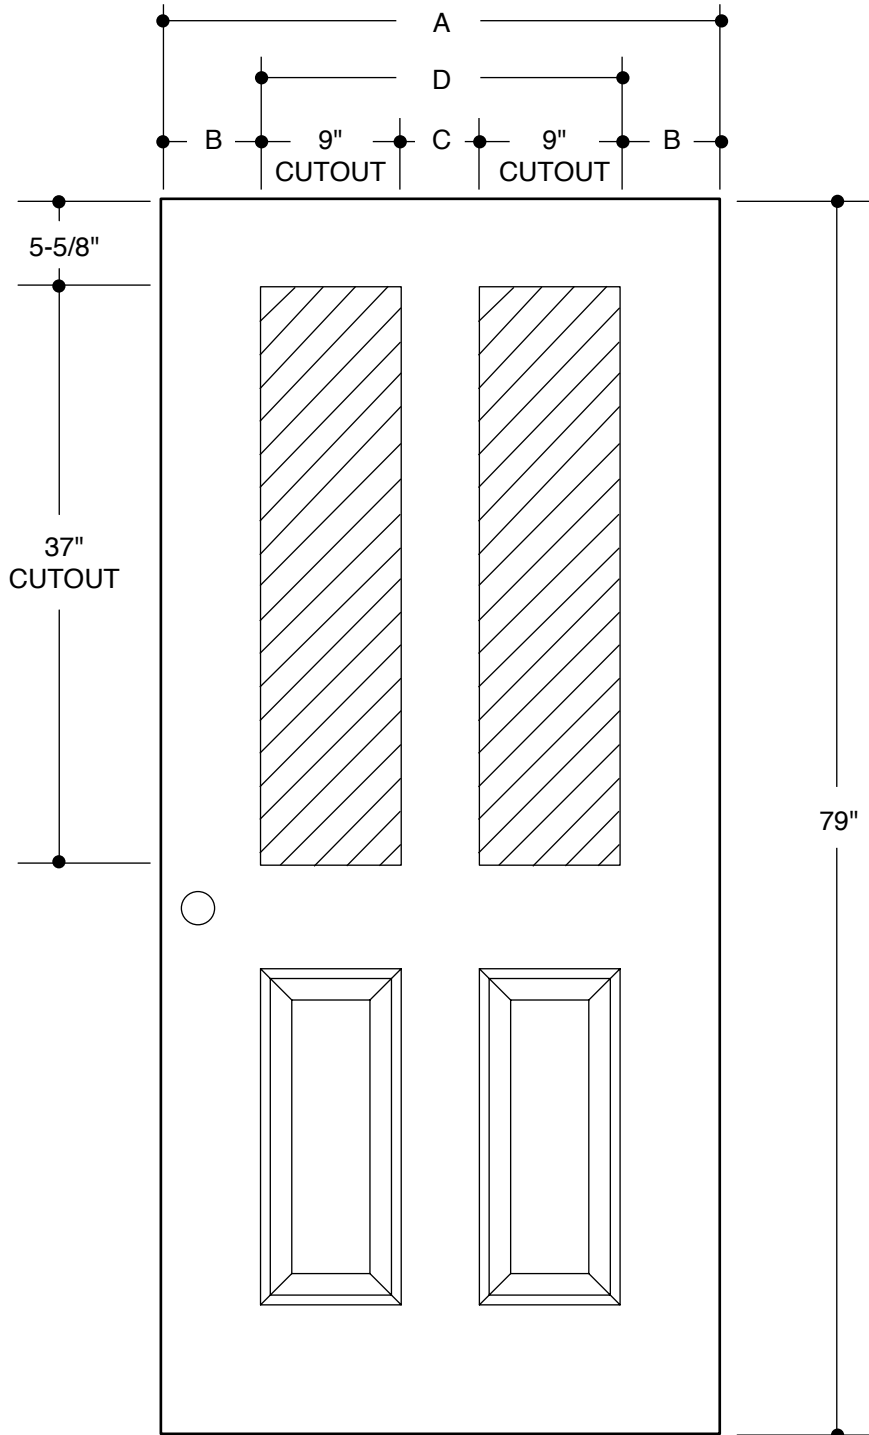

129 SERIES
(8" X 36" GLASS INSERT SIZE)

Available as Oakcraft Door	A	29-3/4"	2'6"
	B	4-3/8"	
	C	3"	
	D	21"	
	A	31-3/4"	2'8"
	B	4-3/8"	
	C	5"	
	D	23"	
	A	33-3/4"	2'10"
	B	5-3/8"	
	C	5"	
	D	23"	
	A	35-3/4"	3'0"
	B	6-3/8"	
	C	5"	
	D	23"	

PART NO.	QTY.	DESCRIPTION
		ARTEK® FIBERGLASS DOORS OAKCRAFT® FIBERGLASS DOORS

Our continuing program of product improvement makes specifications, design and product detail subject to change without notice.