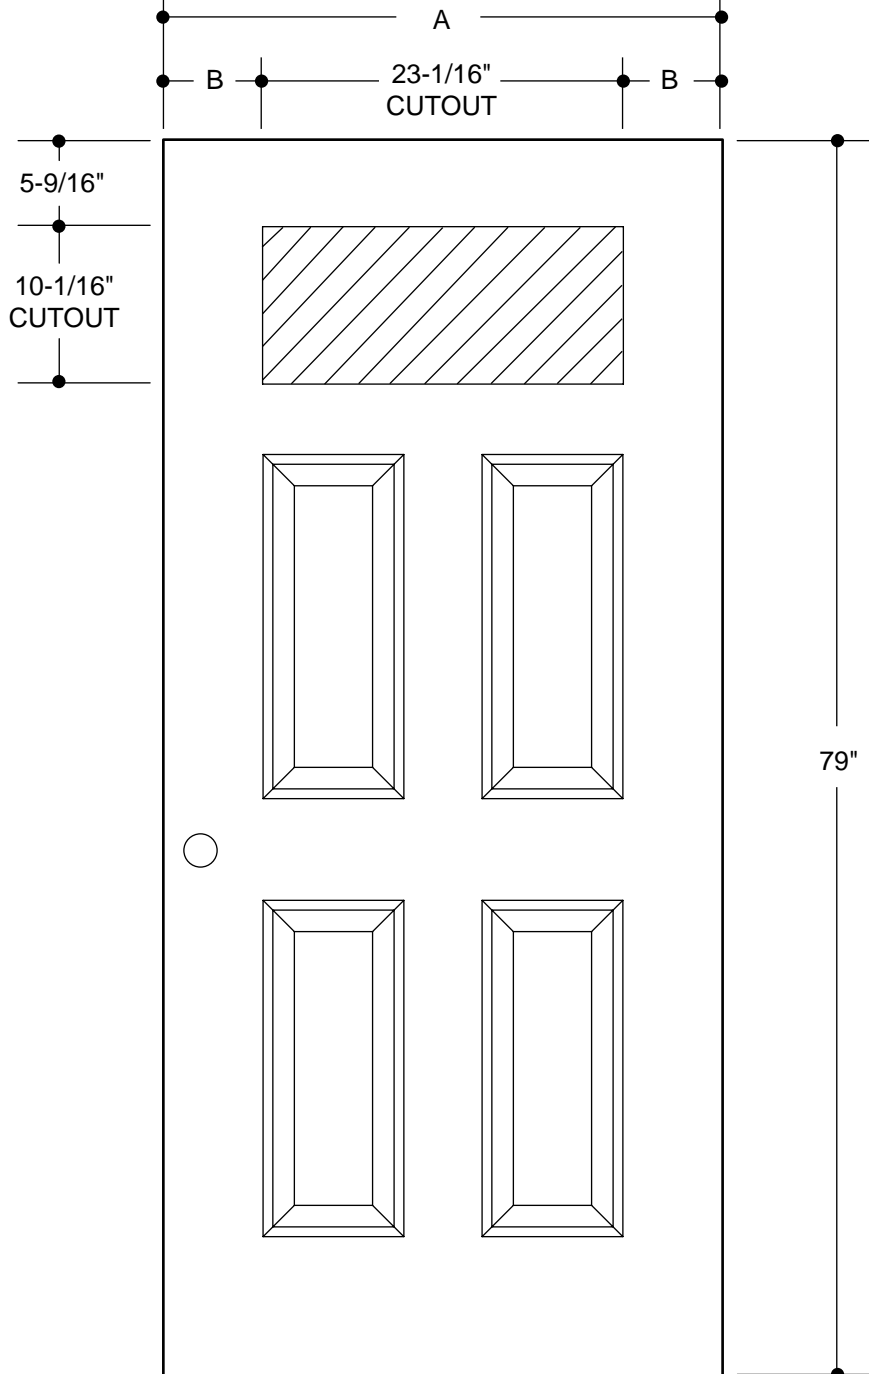

133 SERIES
(22" X 9" GLASS INSERT SIZE)

A	31-3/4"	2'8"	
B	4-11/32"		
A	33-3/4"	2'10"	
B	5-11/32"		
A	35-3/4"	3'0"	
B	6-11/32"		

PART NO.	QTY.	DESCRIPTION
		BELLEVILLE® FIBERGLASS DOORS

Our continuing program of product improvement makes specifications, design and product detail subject to change without notice.