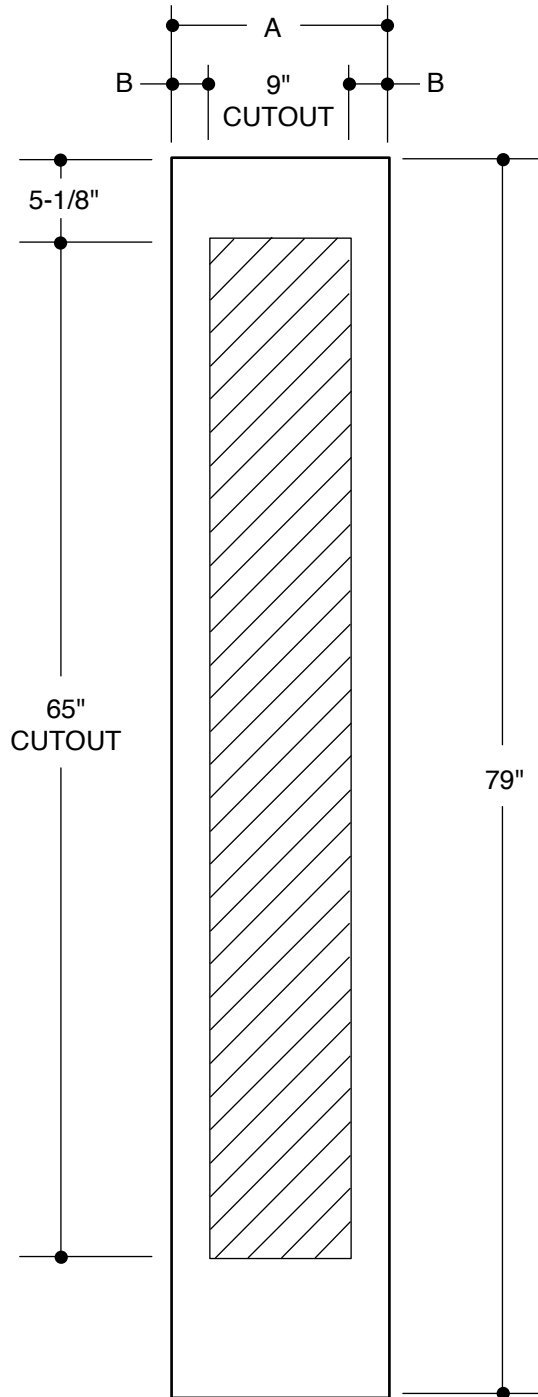

151 SERIES
(8" X 64" GLASS INSERT SIZE)

A	11-7/8"
B	1-7/16"

12"

A	13-7/8"
B	2-7/16"

14"

PART NO.	QTY.	DESCRIPTION
		BELLEVILLE® FIBERGLASS SIDELITES WOOD-EDGE STEEL SIDELITES

Our continuing program of product improvement makes specifications, design and product detail subject to change without notice.