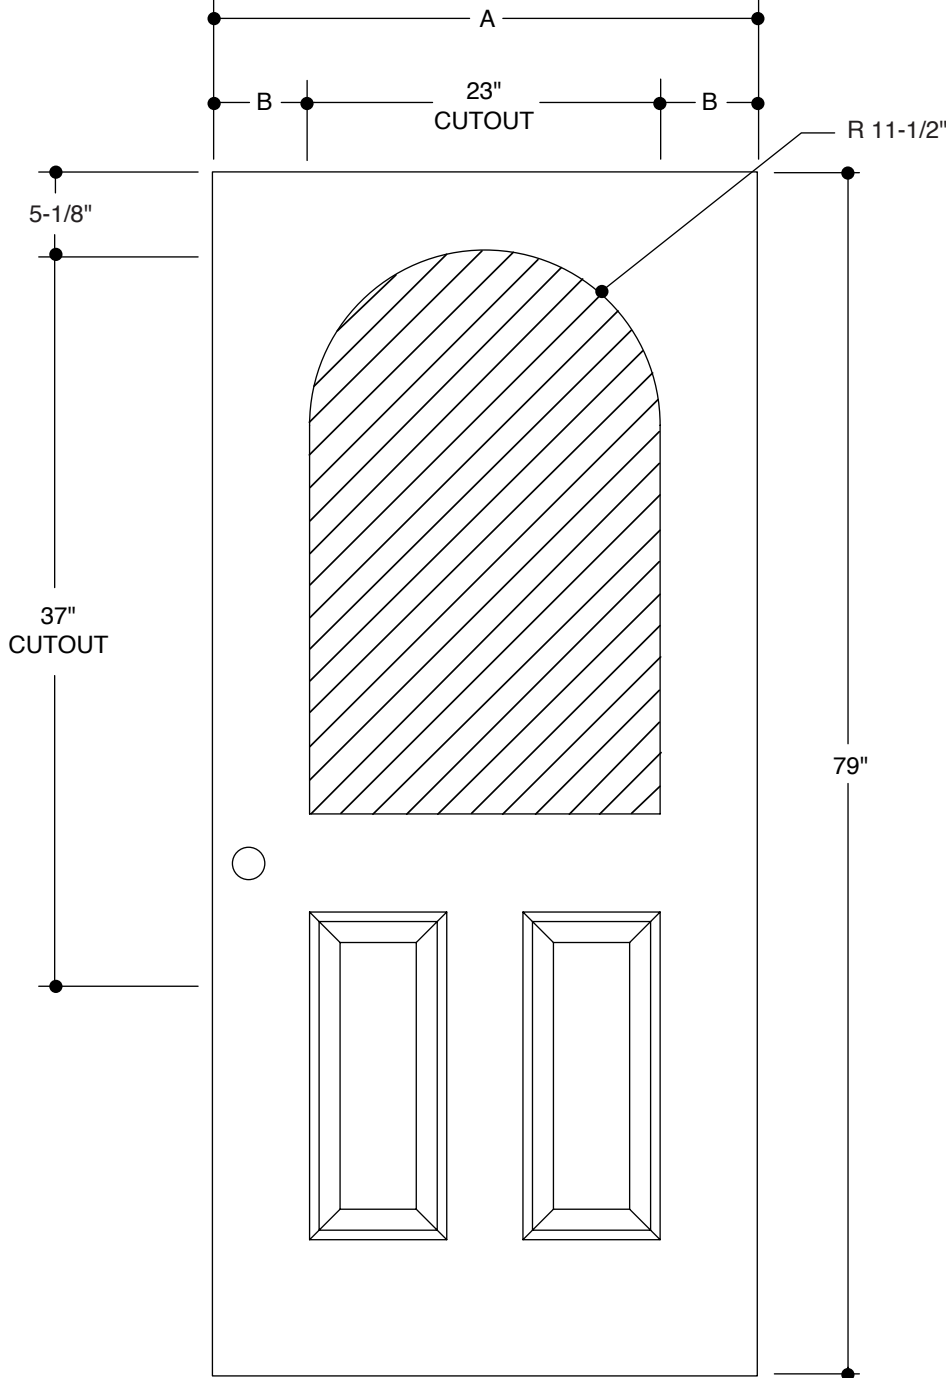

105 SERIES
(22" X 36" GLASS INSERT SIZE)

A	31-3/4"	2'8"	
B	4-3/8"		
A	33-3/4"	2'10"	
B	5-3/8"		
A	35-3/4"	3'0"	
B	6-3/8"		

PART NO.	QTY.	DESCRIPTION
		BELLEVILLE® FIBERGLASS DOORS WOOD- OR METAL-EDGE STEEL DOORS

Our continuing program of product improvement makes specifications, design and product detail subject to change without notice.