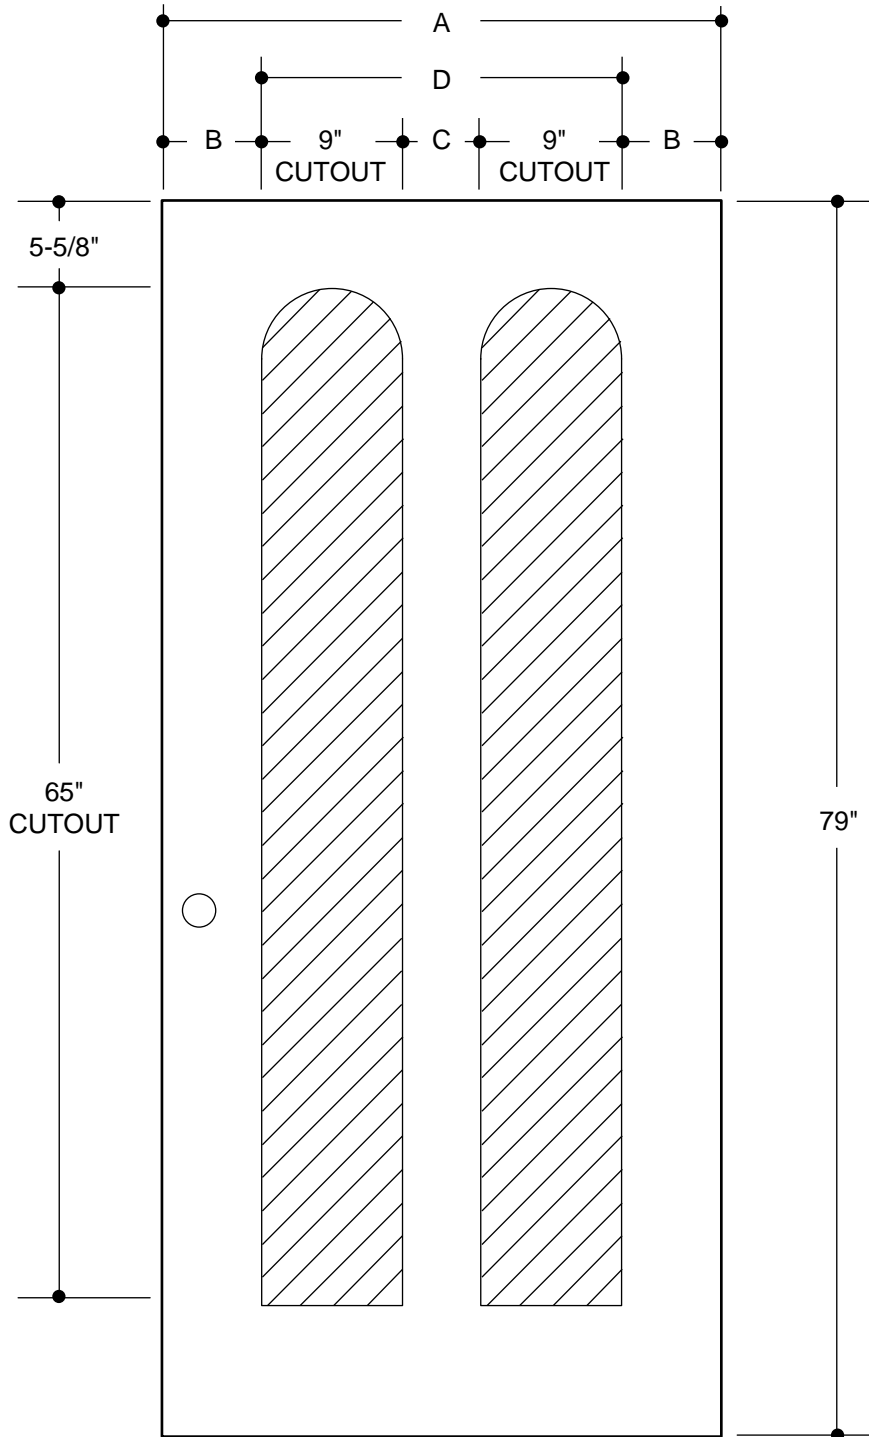

149 SERIES
(8" X 64" GLASS INSERT SIZE)

			2'6"
A	29-3/4"		
B	4-3/8"		
C	3"		
D	21"		
			2'8"
A	31-3/4"		
B	4-3/8"		
C	5"		
D	23"		
			2'10"
A	33-3/4"		
B	5-3/8"		
C	5"		
D	23"		
			3'0"
A	35-3/4"		
B	6-3/8"		
C	5"		
D	23"		

PART NO.	QTY.	DESCRIPTION
		ARTEK® FIBERGLASS DOORS OAKCRAFT® FIBERGLASS DOORS

Our continuing program of product improvement makes specifications, design and product detail subject to change without notice.