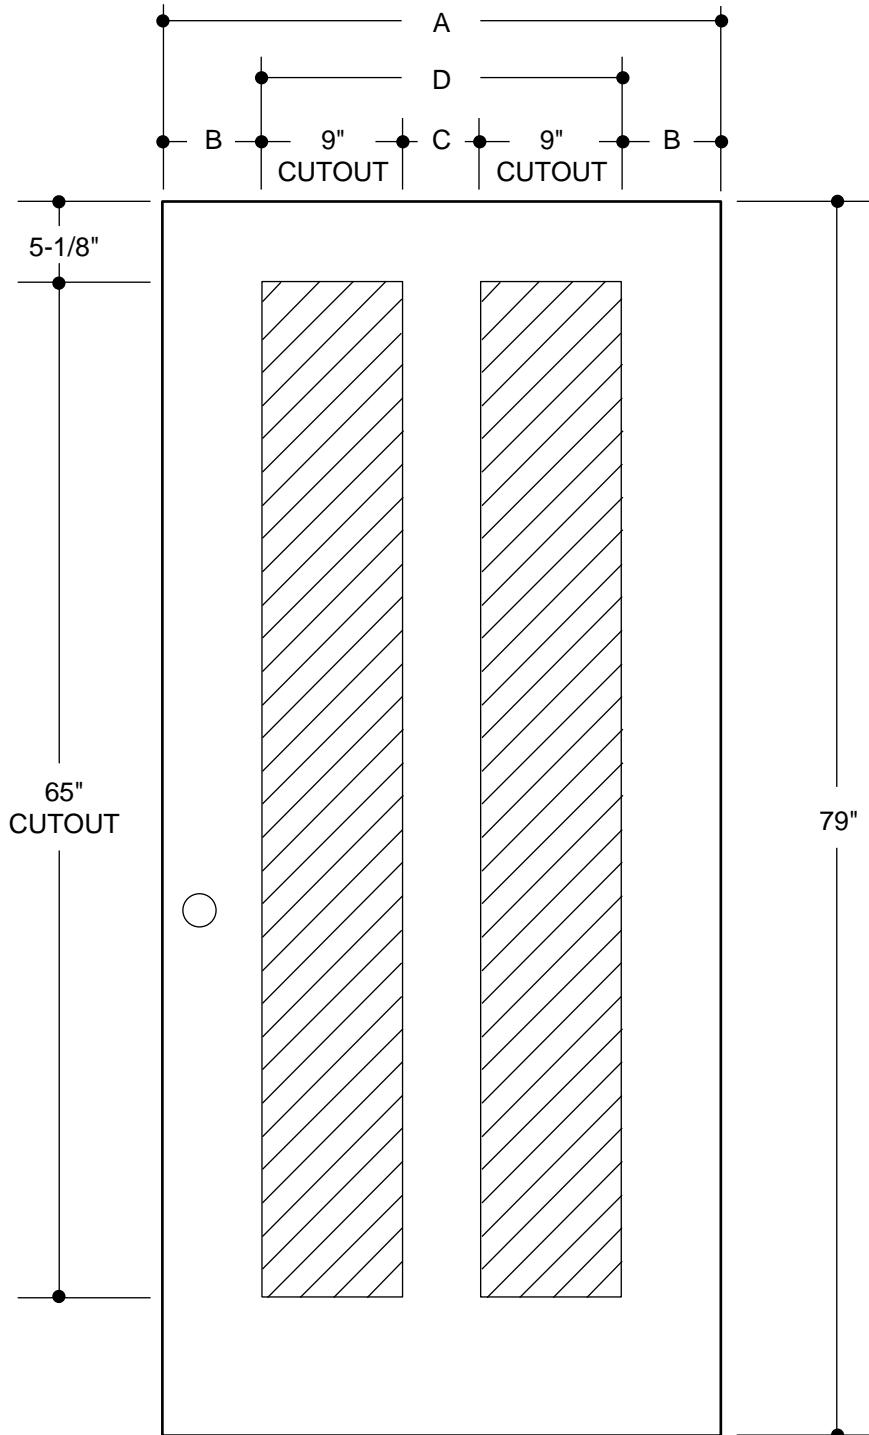

151 SERIES
(8" X 64" GLASS INSERT SIZE)

A	29-3/4"	2'6"		
B	4-3/8"			
C	3"			
D	21"			
A	31-3/4"	2'8"		
B	4-3/8"			
C	5"			
D	23"			
A	33-3/4"	2'10"		
B	5-3/8"			
C	5"			
D	23"			
A	35-3/4"	3'0"		
B	6-3/8"			
C	5"			
D	23"			

PART NO.	QTY.	DESCRIPTION
		BELLEVILLE® FIBERGLASS DOORS WOOD- OR METAL-EDGE STEEL DOORS

Our continuing program of product improvement makes specifications, design and product detail subject to change without notice.