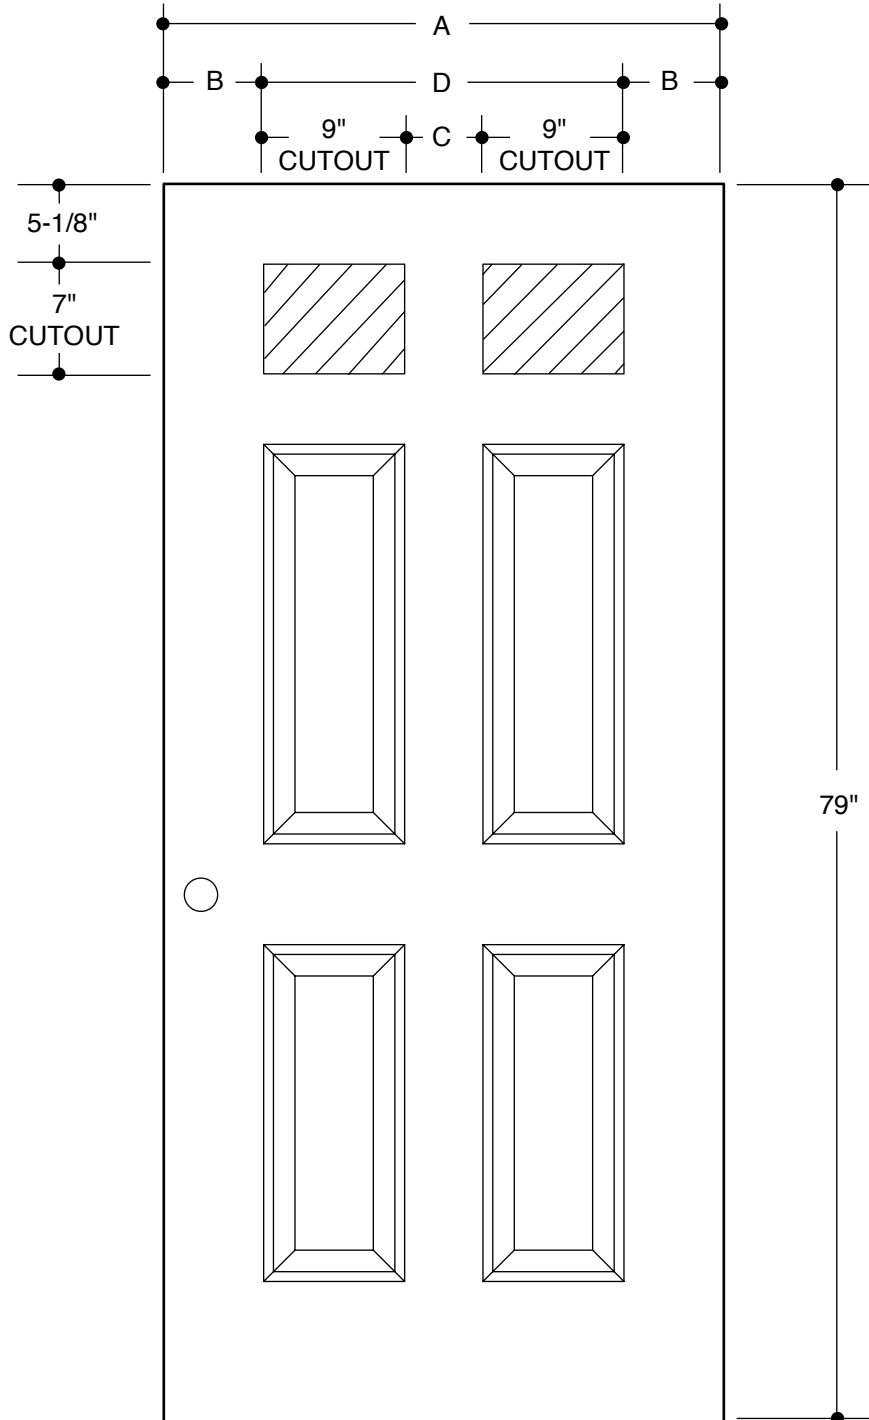

680 SERIES
(8" X 6" GLASS INSERT SIZE)

A	29-3/4"				2'6"
B	4-3/8"				
C	3"				
D	21"				
A	31-3/4"				2'8"
B	4-3/8"				
C	5"				
D	23"				
A	33-3/4"				2'10"
B	5-3/8"				
C	5"				
D	23"				
A	35-3/4"				3'0"
B	6-3/8"				
C	5"				
D	23"				

PART NO.	QTY.	DESCRIPTION
		WOOD- OR METAL-EDGE STEEL DOORS

Our continuing program of product improvement makes specifications, design and product detail subject to change without notice.