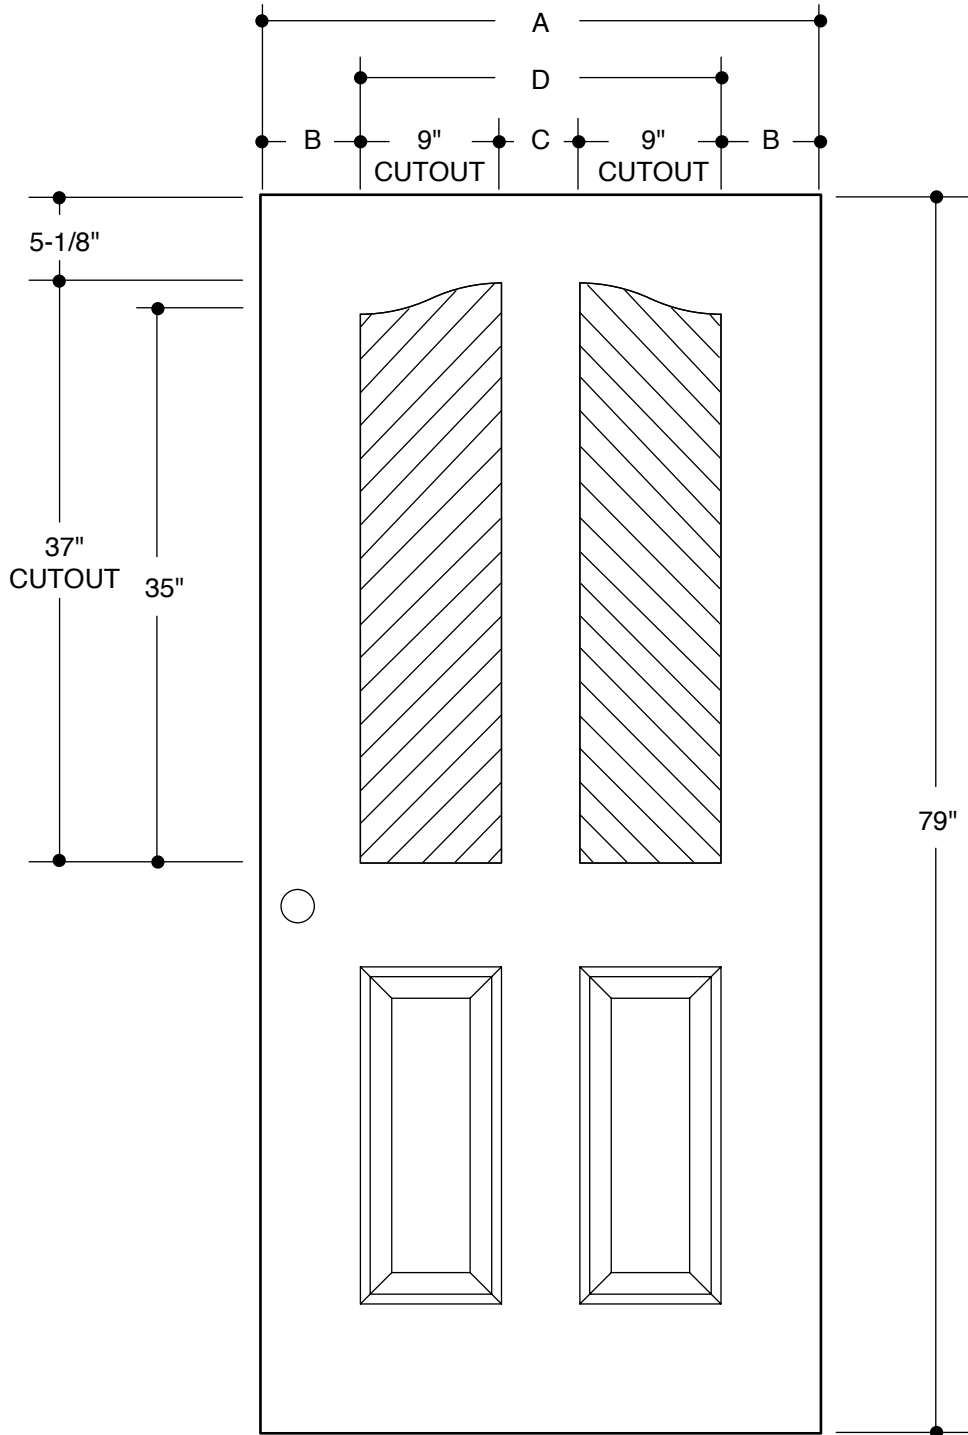

24 L/R SERIES
(8" X 36" GLASS INSERT SIZE)

	<table border="1"> <tr><td>A</td><td>31-3/4"</td></tr> <tr><td>B</td><td>4-3/8"</td></tr> <tr><td>C</td><td>5"</td></tr> <tr><td>D</td><td>23"</td></tr> </table>	2'8"
	<table border="1"> <tr><td>A</td><td>33-3/4"</td></tr> <tr><td>B</td><td>5-3/8"</td></tr> <tr><td>C</td><td>5"</td></tr> <tr><td>D</td><td>23"</td></tr> </table>	2'10"
	<table border="1"> <tr><td>A</td><td>35-3/4"</td></tr> <tr><td>B</td><td>6-3/8"</td></tr> <tr><td>C</td><td>5"</td></tr> <tr><td>D</td><td>23"</td></tr> </table>	3'0"

Please Note:

1. For Eyebrow Radius Detail, see page 10.1.54.

PART NO.	QTY.	DESCRIPTION
		ARTEK® FIBERGLASS DOORS OAKCRAFT® FIBERGLASS DOORS

Our continuing program of product improvement makes specifications, design and product detail subject to change without notice.