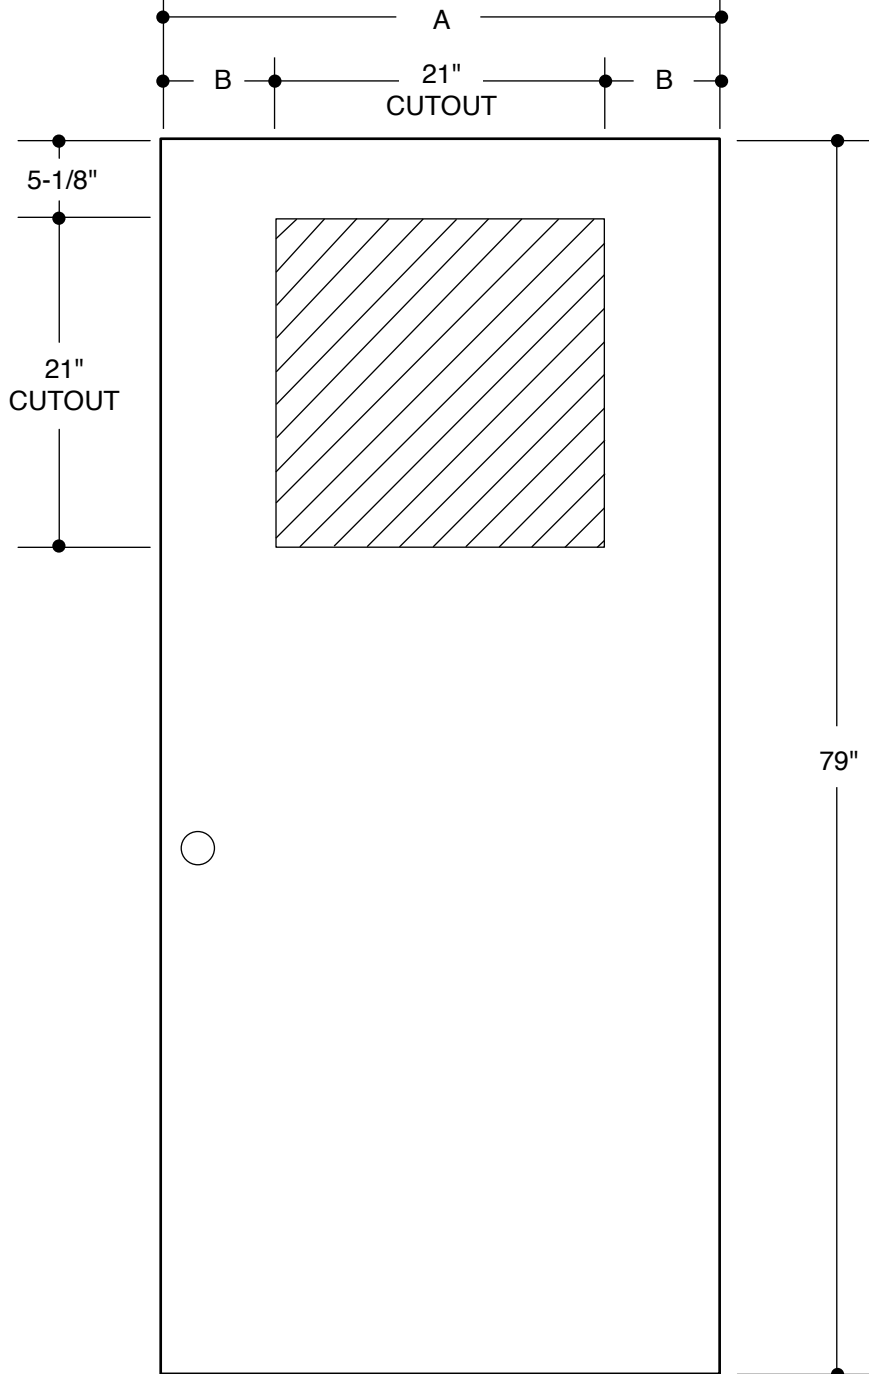

108 SERIES
(20" X 20" GLASS INSERT SIZE)

	A	29-3/4"	2'6"
	B	4-3/8"	
	A	31-3/4"	2'8"
	B	5-3/8"	
	A	33-3/4"	2'10"
	B	6-3/8"	
	A	35-3/4"	3'0"
	B	7-3/8"	

PART NO.	QTY.	DESCRIPTION
		ARTEK® FIBERGLASS DOORS BELLEVILLE® FIBERGLASS DOORS OAKCRAFT® FIBERGLASS DOORS WOOD- OR METAL-EDGE STEEL DOORS

Our continuing program of product improvement makes specifications, design and product detail subject to change without notice.