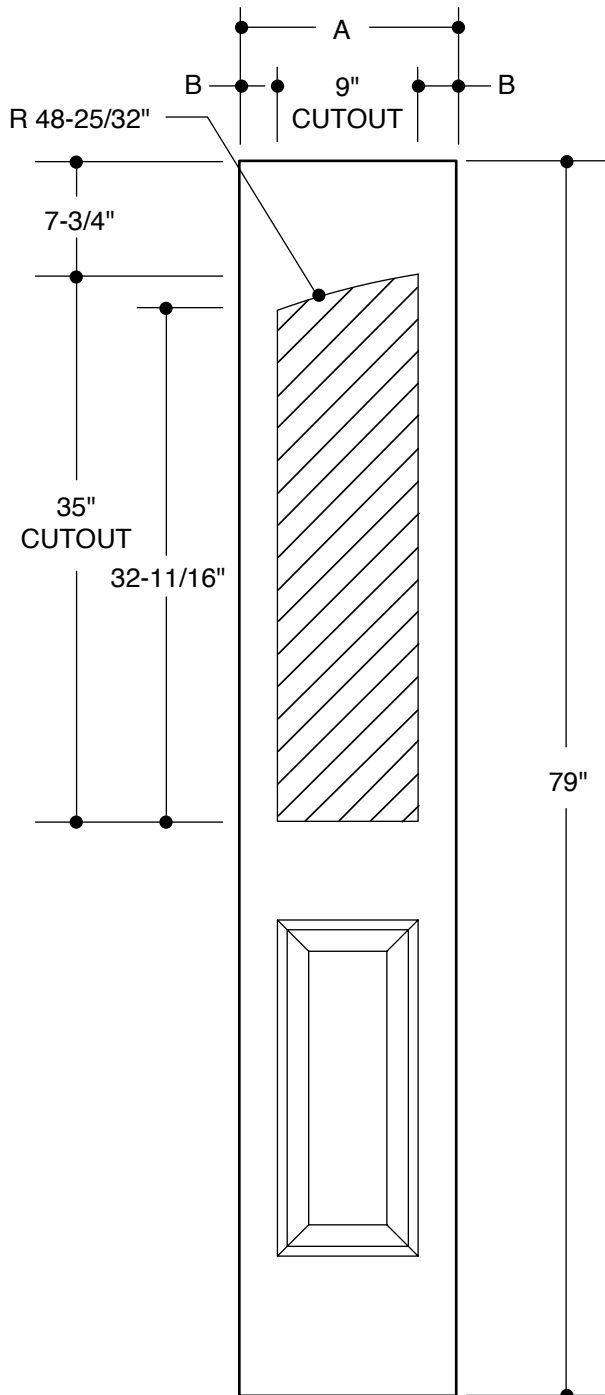

12 L/R SERIES
(8" X 33" GLASS INSERT SIZE)

A	11-7/8"	12"
B	1-7/16"	
A	13-7/8"	14"
B	2-7/16"	

PART NO.	QTY.	DESCRIPTION
		ARTEK® FIBERGLASS SIDELITES OAKCRAFT® FIBERGLASS SIDELITES

Our continuing program of product improvement makes specifications, design and product detail subject to change without notice.