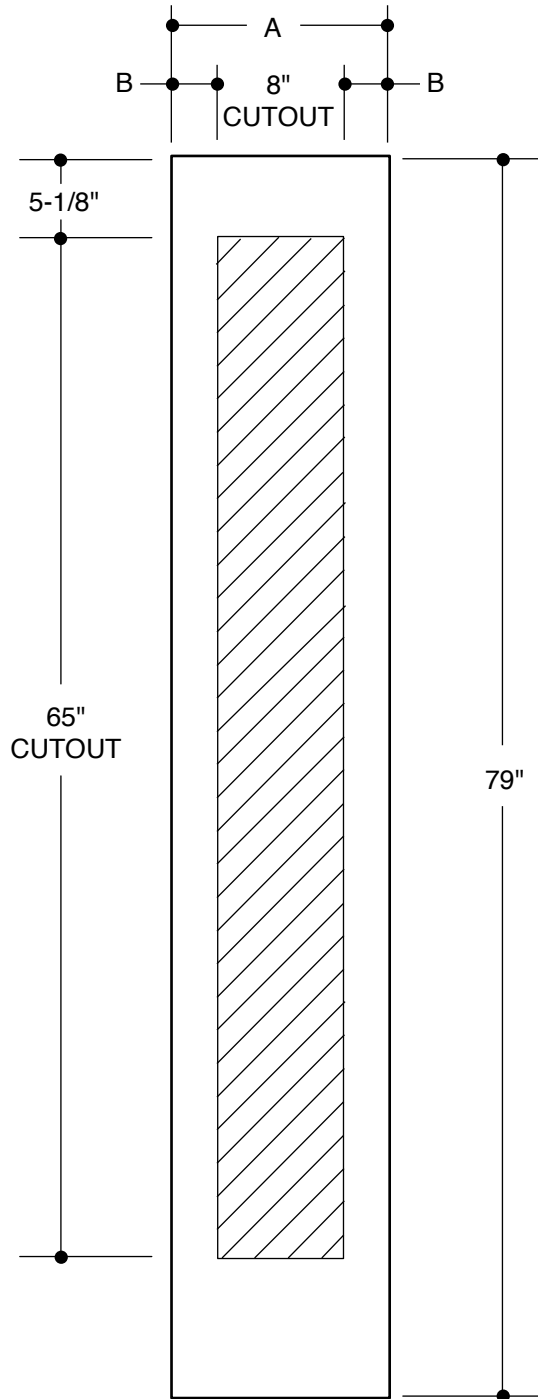

152 SERIES
(7" X 64" GLASS INSERT SIZE)

Available as Wood-Edge Steel Sidelite	A	10-3/8"	10"
	B	1-3/16"	
	A	11-7/8"	12"
	B	1-15/16"	
	A	13-7/8"	14"
	B	2-15/16"	

PART NO.	QTY.	DESCRIPTION
		BELLEVILLE® FIBERGLASS SIDELITES WOOD-EDGE STEEL SIDELITES

Our continuing program of product improvement makes specifications, design and product detail subject to change without notice.