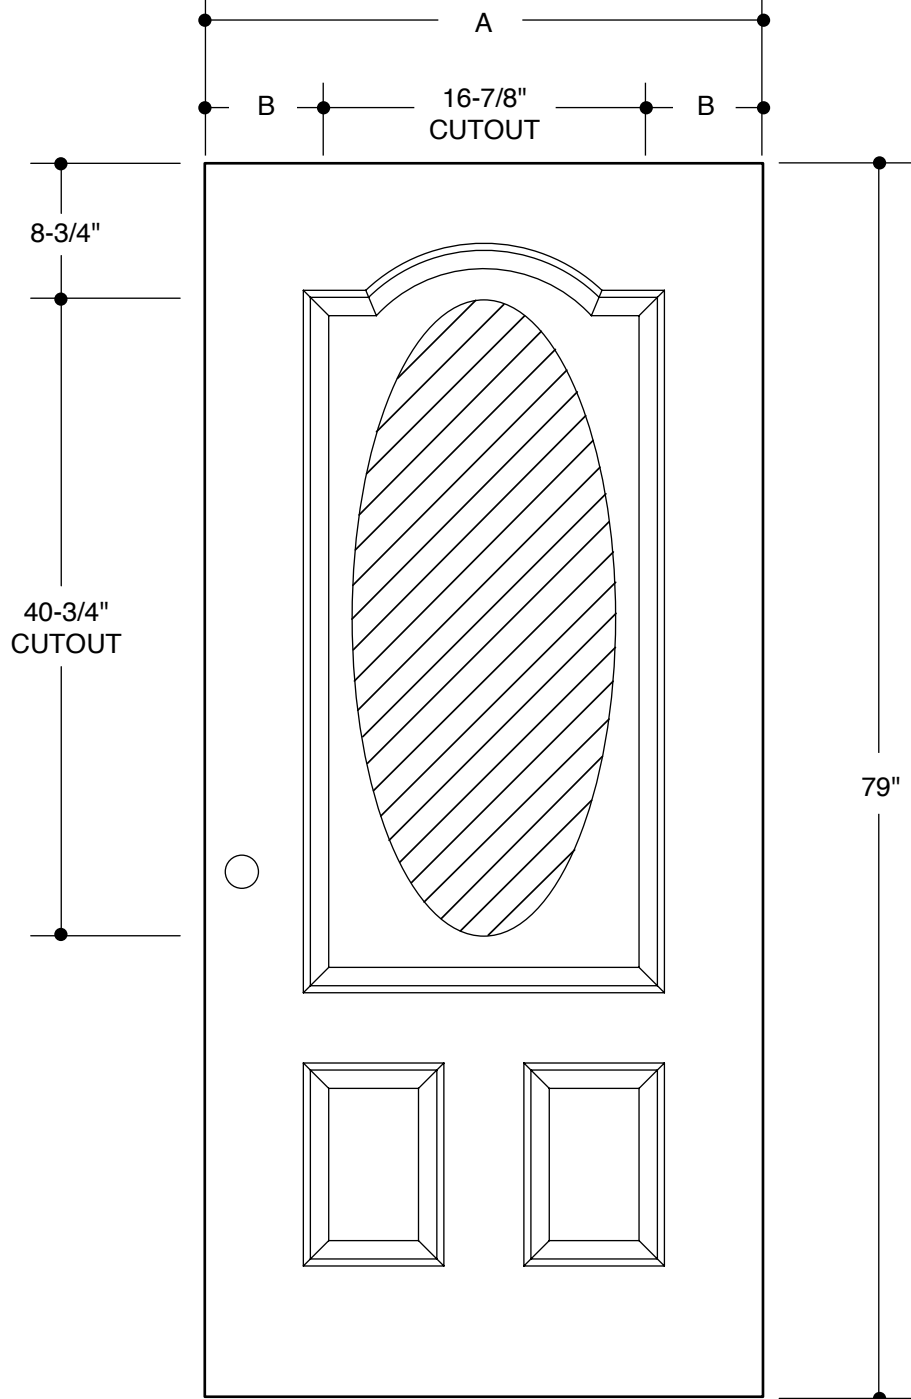

304/305 SERIES
(15-7/8" X 39-3/4" GLASS INSERT SIZE)

A	31-3/4"	2'8"	
B	7-7/16"		
A	33-3/4"	2'10"	
B	8-7/16"		
A	35-3/4"	3'0"	
B	9-7/16"		

Please Note:
1. For Radius Detail, see page 10.1.59.

PART NO.	QTY.	DESCRIPTION
		BELLEVILLE® FIBERGLASS DOORS WOOD- OR METAL-EDGE STEEL DOORS

Our continuing program of product improvement makes specifications, design and product detail subject to change without notice.