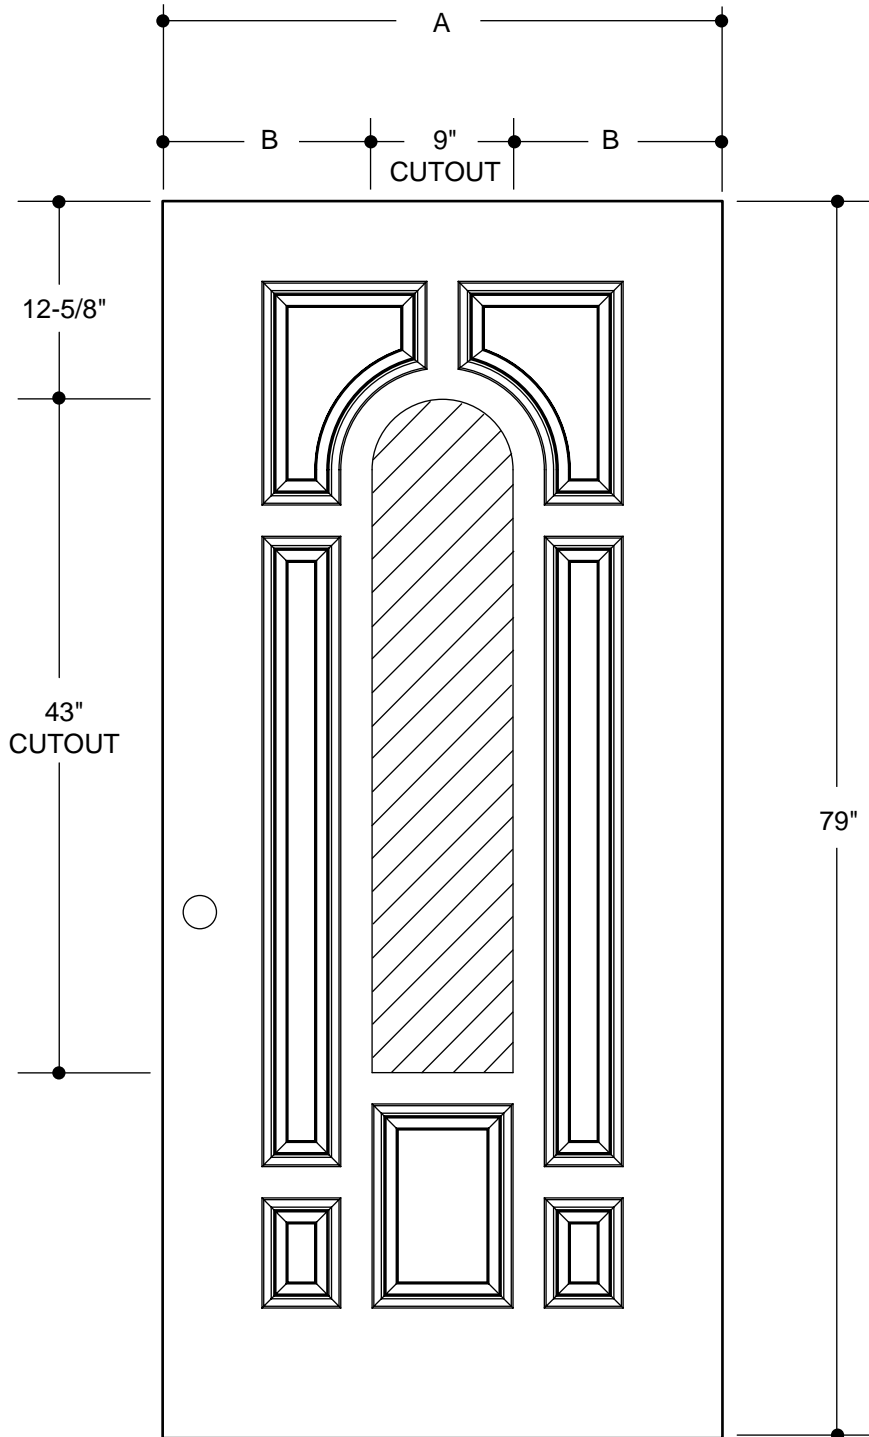

203 SERIES
(8" X 42" GLASS INSERT SIZE)

A	31-3/4"	2'8"	
B	11-3/8"		
A	33-3/4"	2'10"	
B	12-3/8"		
A	35-3/4"	3'0"	
B	13-3/8"		

PART NO.	QTY.	DESCRIPTION
		BELLEVILLE® FIBERGLASS DOORS WOOD- OR METAL-EDGE STEEL DOORS

Our continuing program of product improvement makes specifications, design and product detail subject to change without notice.