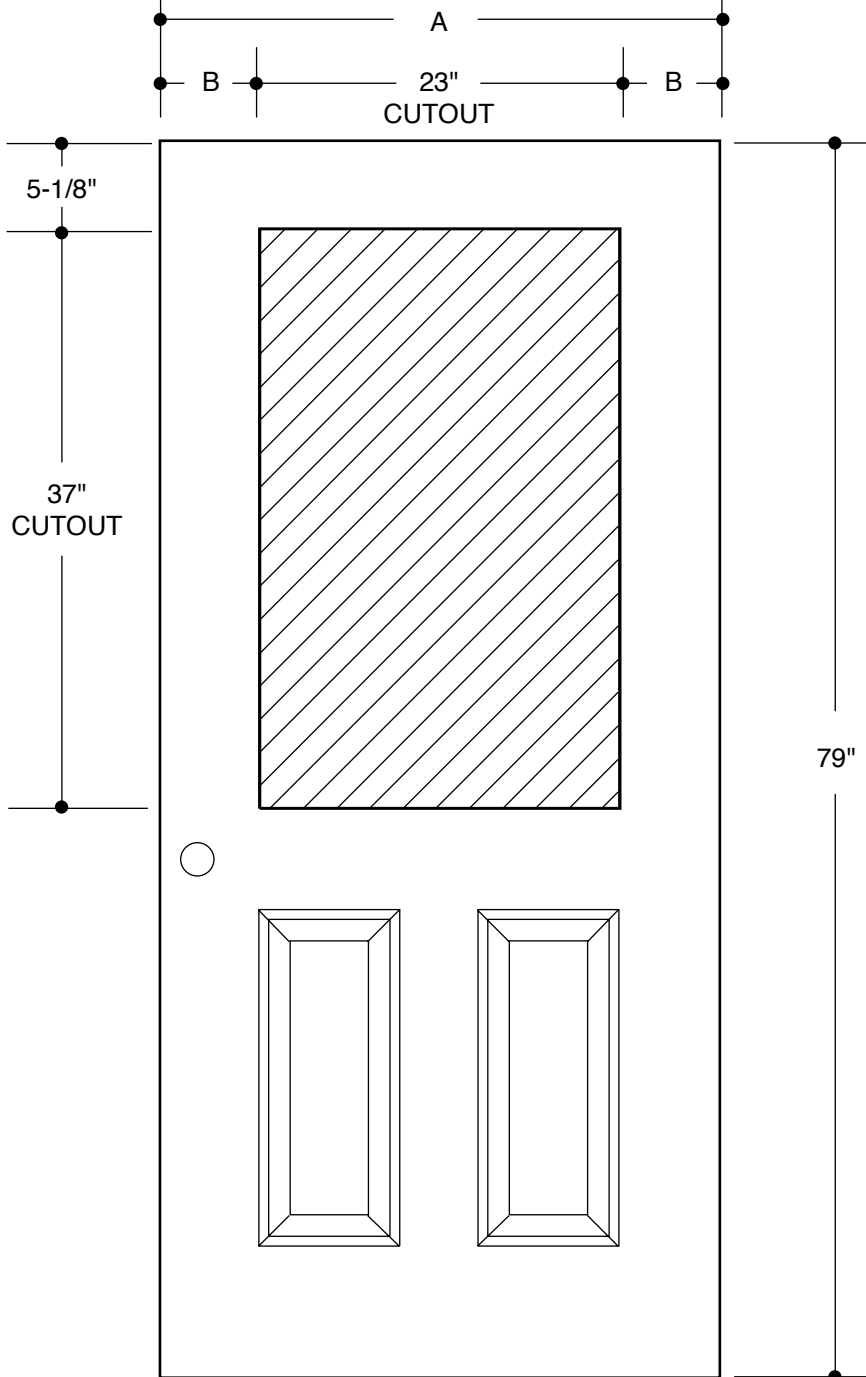

106 SERIES
(22" X 36" GLASS INSERT SIZE)

A	31-3/4"	2'8"	
B	4-3/8"		
A	33-3/4"	2'10"	
B	5-3/8"		
A	35-3/4"	3'0"	
B	6-3/8"		

Please Note:

1. Available as Belleville® Wood-Grain Fiberglass in 83" length, 5-1/8" top rail.

PART NO.	QTY.	DESCRIPTION
		BELLEVILLE® FIBERGLASS DOORS WOOD- OR METAL-EDGE STEEL DOORS

Our continuing program of product improvement makes specifications, design and product detail subject to change without notice.