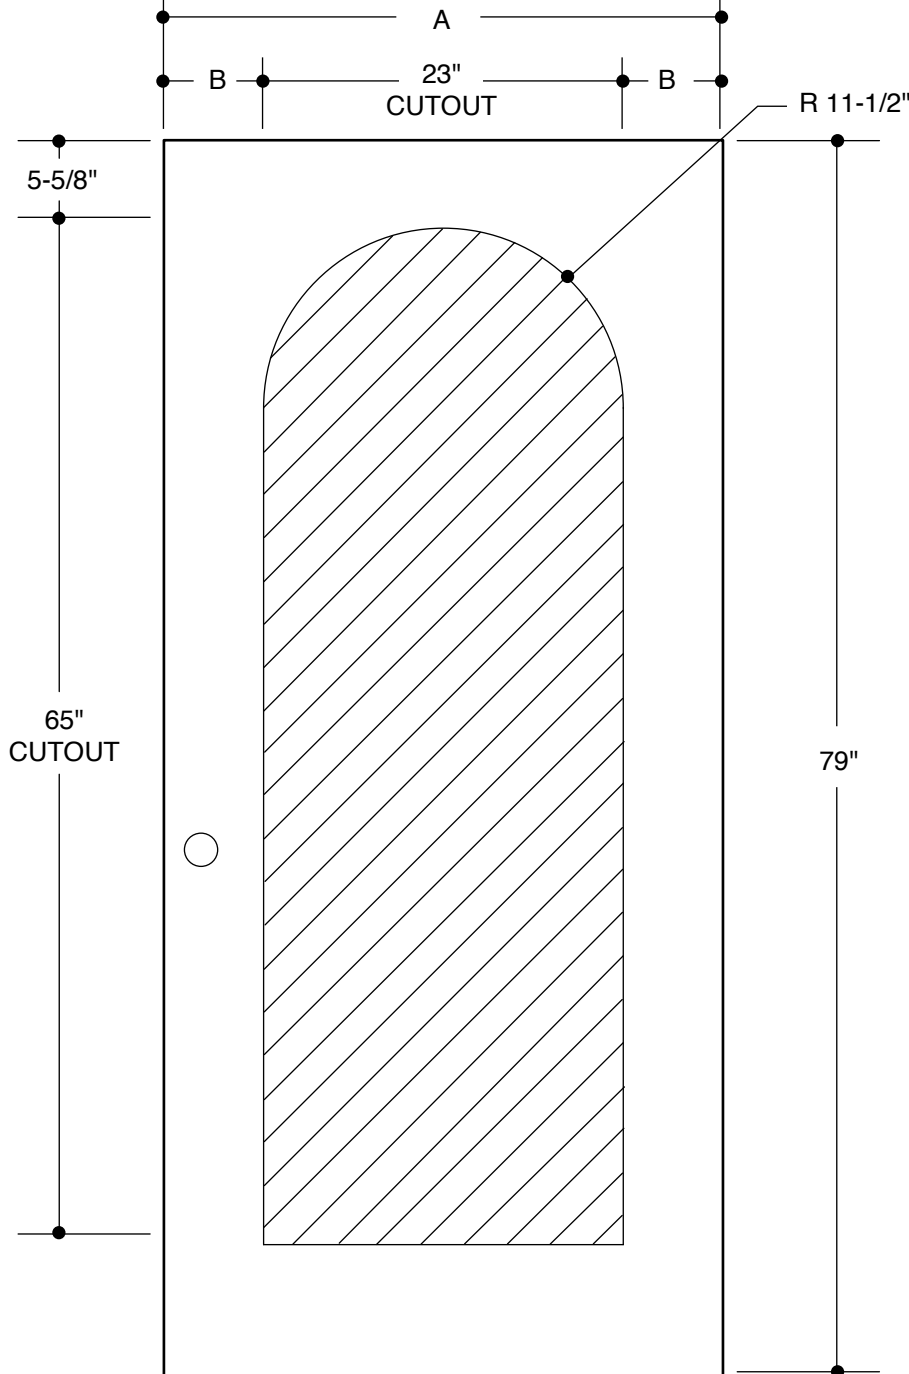

109 SERIES
(22" X 64" GLASS INSERT SIZE)

	A	31-3/4"	2'8"
	B	4-3/8"	
	A	33-3/4"	2'10"
	B	5-3/8"	
	A	35-3/4"	3'0"
	B	6-3/8"	

PART NO.	QTY.	DESCRIPTION
		ARTEK® FIBERGLASS DOORS OAKCRAFT® FIBERGLASS DOORS

Our continuing program of product improvement makes specifications, design and product detail subject to change without notice.