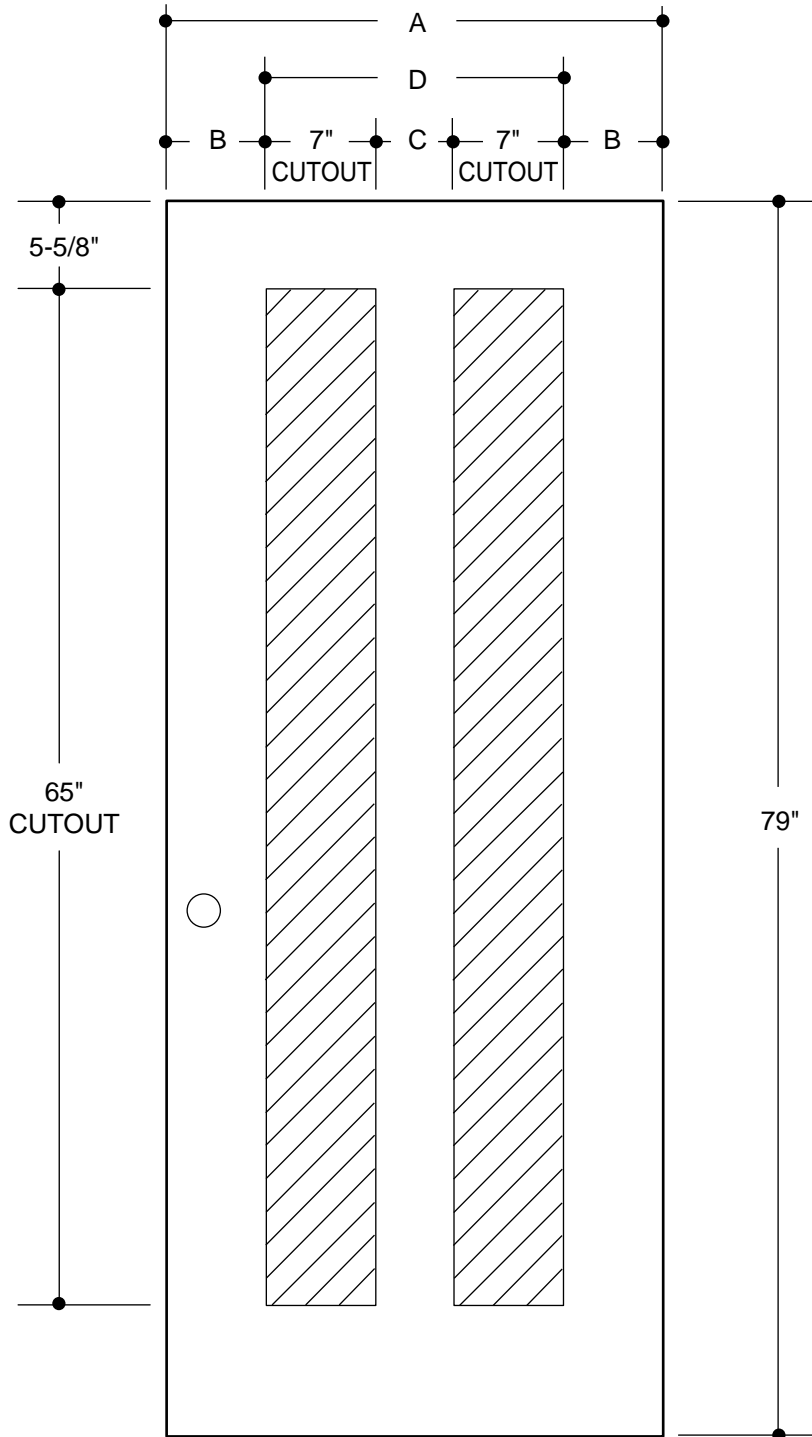

155 SERIES
(6" X 64" GLASS INSERT SIZE)

A	29-3/4"	2'6"
B	5-3/8"	
C	5"	
D	19"	

A	31-3/4"	2'8"
B	6-3/8"	
C	5"	
D	19"	

PART NO.	QTY.	DESCRIPTION
		ARTEK® FIBERGLASS DOORS OAKCRAFT® FIBERGLASS DOORS

Our continuing program of product improvement makes specifications, design and product detail subject to change without notice.