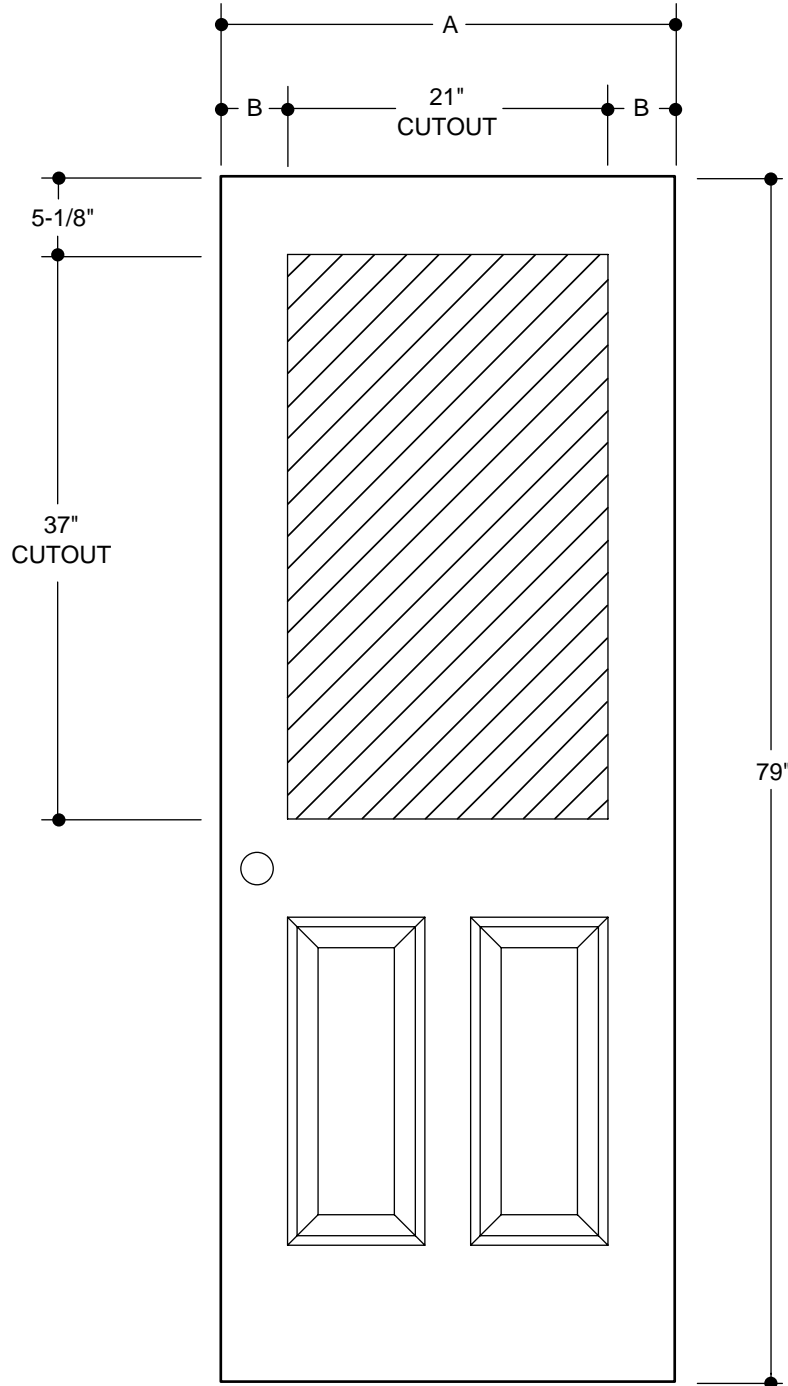

160 SERIES
(20" X 36" GLASS INSERT SIZE)

		<table border="1"> <tr> <td>A</td> <td>29-3/4"</td> </tr> <tr> <td>B</td> <td>4-3/8"</td> </tr> </table>	2'6"

PART NO.	QTY.	DESCRIPTION
		BELLEVILLE® FIBERGLASS DOORS WOOD- OR METAL-EDGE DOORS

Our continuing program of product improvement makes specifications, design and product detail subject to change without notice.