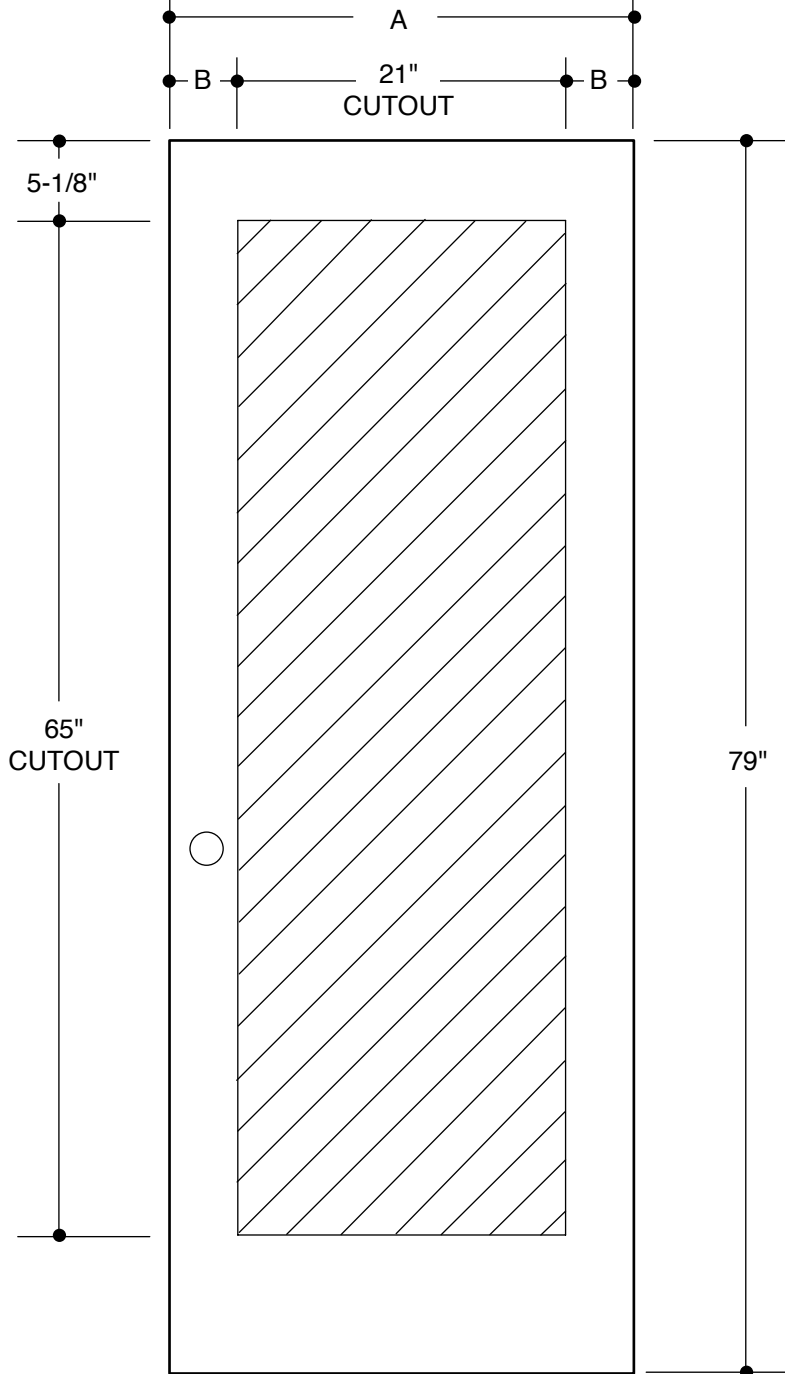

100 SERIES
(22" X 10" GLASS INSERT SIZE)

A	31-3/4"	2'8"	
B	4-1/2"		
A	33-3/4"	2'10"	
B	5-1/2"		
A	35-3/4"	3'0"	
B	6-1/2"		

PART NO.	QTY.	DESCRIPTION
		WOOD- OR METAL-EDGE STEEL DOORS

Our continuing program of product improvement makes specifications, design and product detail subject to change without notice.

100 SERIES
(22" X 10" GLASS INSERT SIZE)

A	31-3/4"	2'8"	
B	4-1/2"		
A	33-3/4"	2'10"	
B	5-1/2"		
A	35-3/4"	3'0"	
B	6-1/2"		

PART NO.	QTY.	DESCRIPTION
		BELLEVILLE® FIBERGLASS DOORS

Our continuing program of product improvement makes specifications, design and product detail subject to change without notice.

114 SERIES
(14" X 64" GLASS INSERT SIZE)

		23-3/4"	2'0"
A			
		4-3/8"	
B			

PART NO.	QTY.	DESCRIPTION
		ARTEK® FIBERGLASS DOORS OAKCRAFT® FIBERGLASS DOORS

Our continuing program of product improvement makes specifications, design and product detail subject to change without notice.

120 SERIES
(20" X 64" GLASS INSERT SIZE)

		29-3/4"	2'6"
A			
B		4-3/8"	

PART NO.	QTY.	DESCRIPTION
		BELLEVILLE® FIBERGLASS DOORS WOOD- OR METAL-EDGE STEEL DOORS

Our continuing program of product improvement makes specifications, design and product detail subject to change without notice.