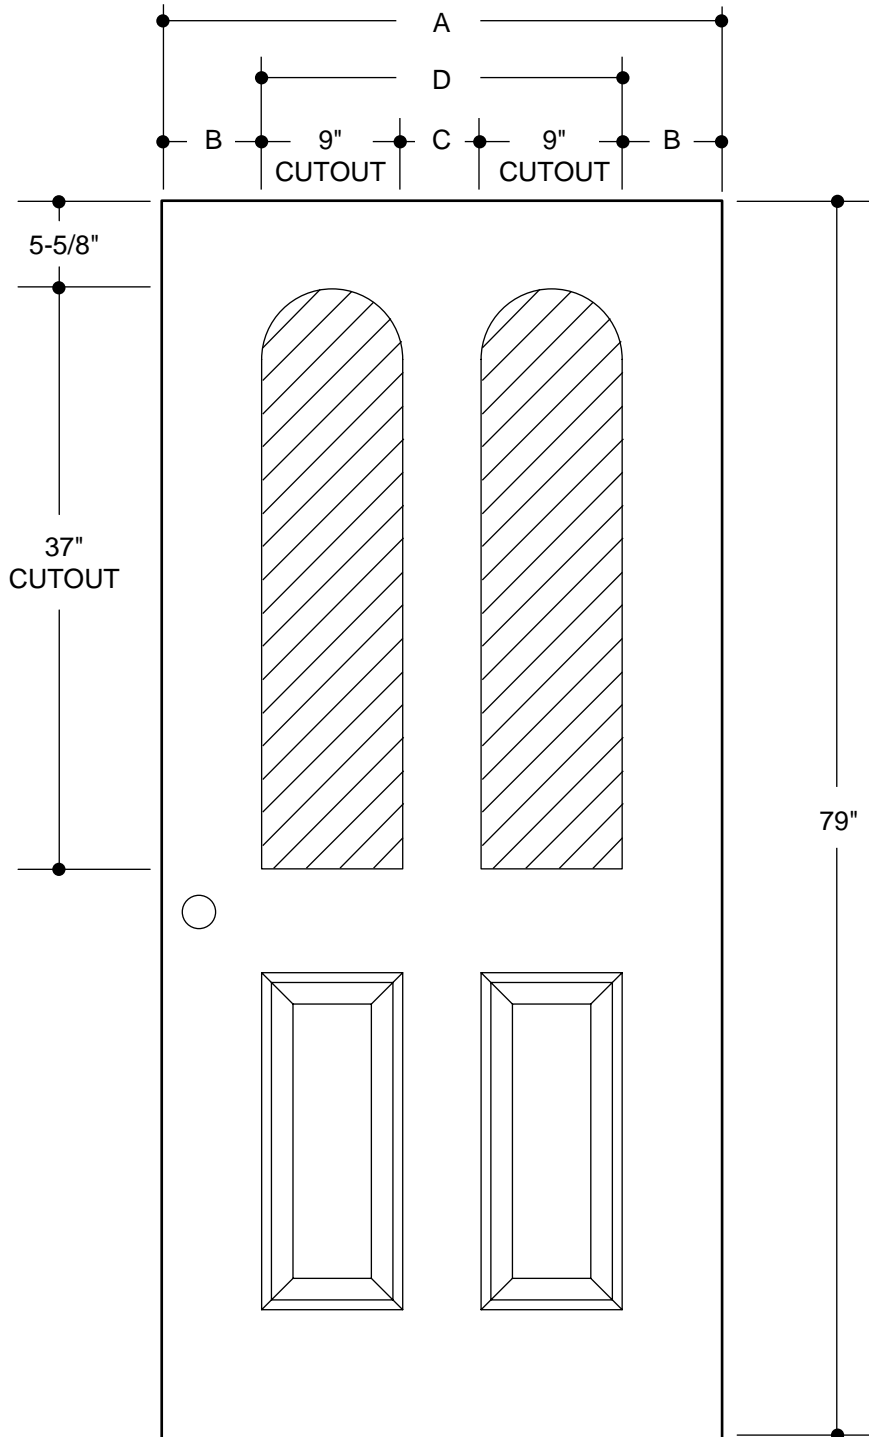

200 SERIES
(8" X 36" GLASS INSERT SIZE)

A	29-3/4"				2'6"
B	4-3/8"				
C	3"				
D	21"				
A	31-3/4"				2'8"
B	4-3/8"				
C	5"				
D	23"				
A	33-3/4"				2'10"
B	5-3/8"				
C	5"				
D	23"				
A	35-3/4"				3'0"
B	6-3/8"				
C	5"				
D	23"				

PART NO.	QTY.	DESCRIPTION
		ARTEK® FIBERGLASS DOORS OAKCRAFT® FIBERGLASS DOORS

Our continuing program of product improvement makes specifications, design and product detail subject to change without notice.