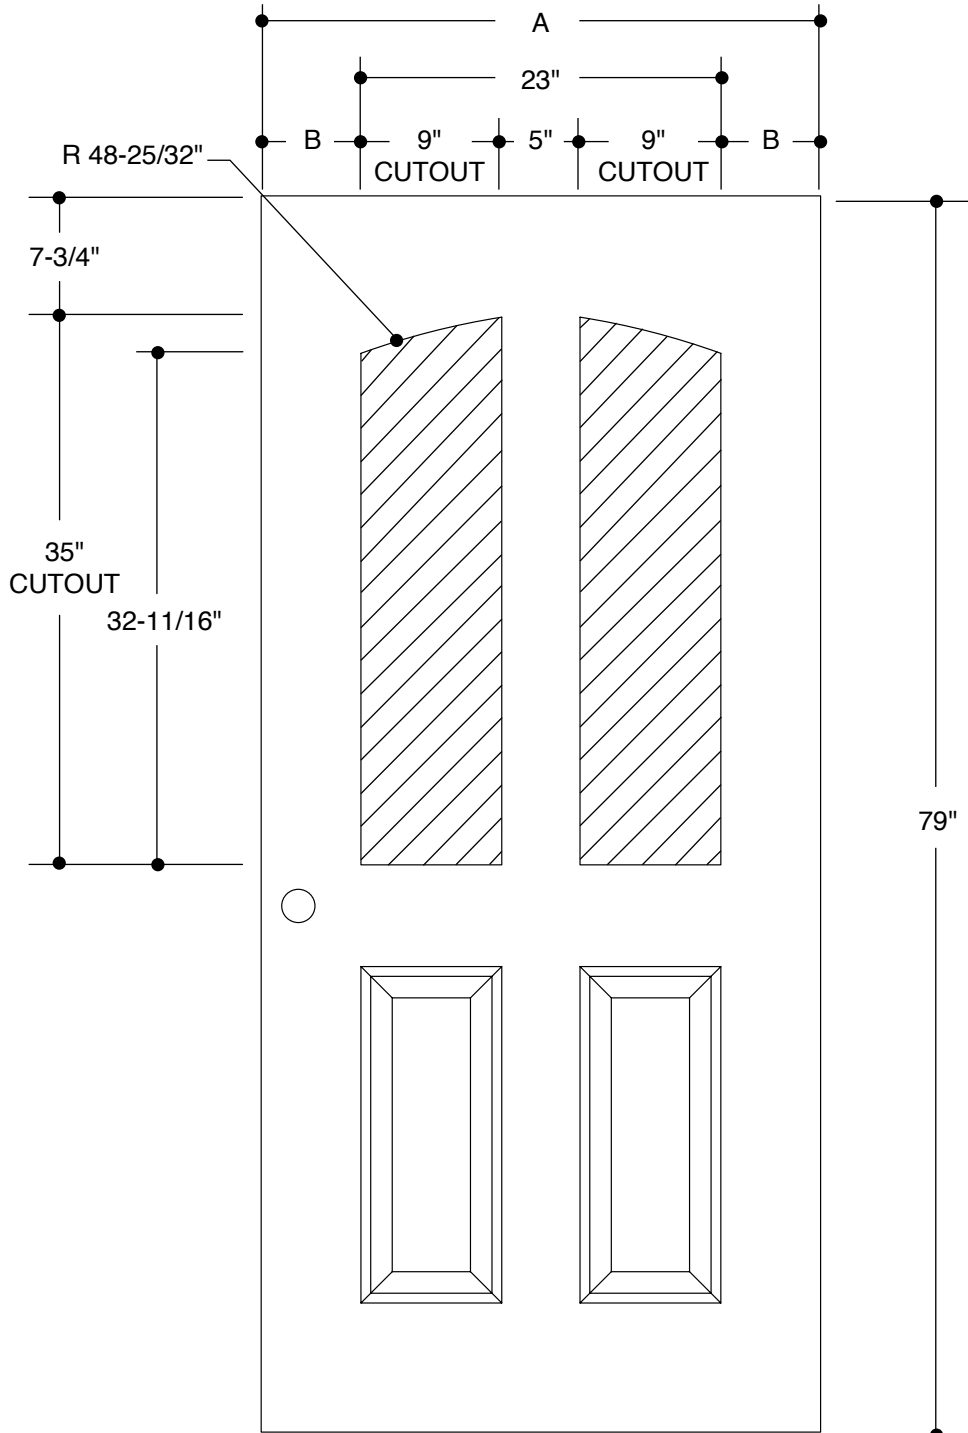

12 L/R SERIES
(8" X 33" GLASS INSERT SIZE)

			2'8"
A	31-3/4"		
B	4-3/8"		
			2'10"
A	33-3/4"		
B	5-3/8"		
			3'0"
A	35-3/4"		
B	6-3/8"		

PART NO.	QTY.	DESCRIPTION
		ARTEK® FIBERGLASS DOORS OAKCRAFT® FIBERGLASS DOORS

Our continuing program of product improvement makes specifications, design and product detail subject to change without notice.