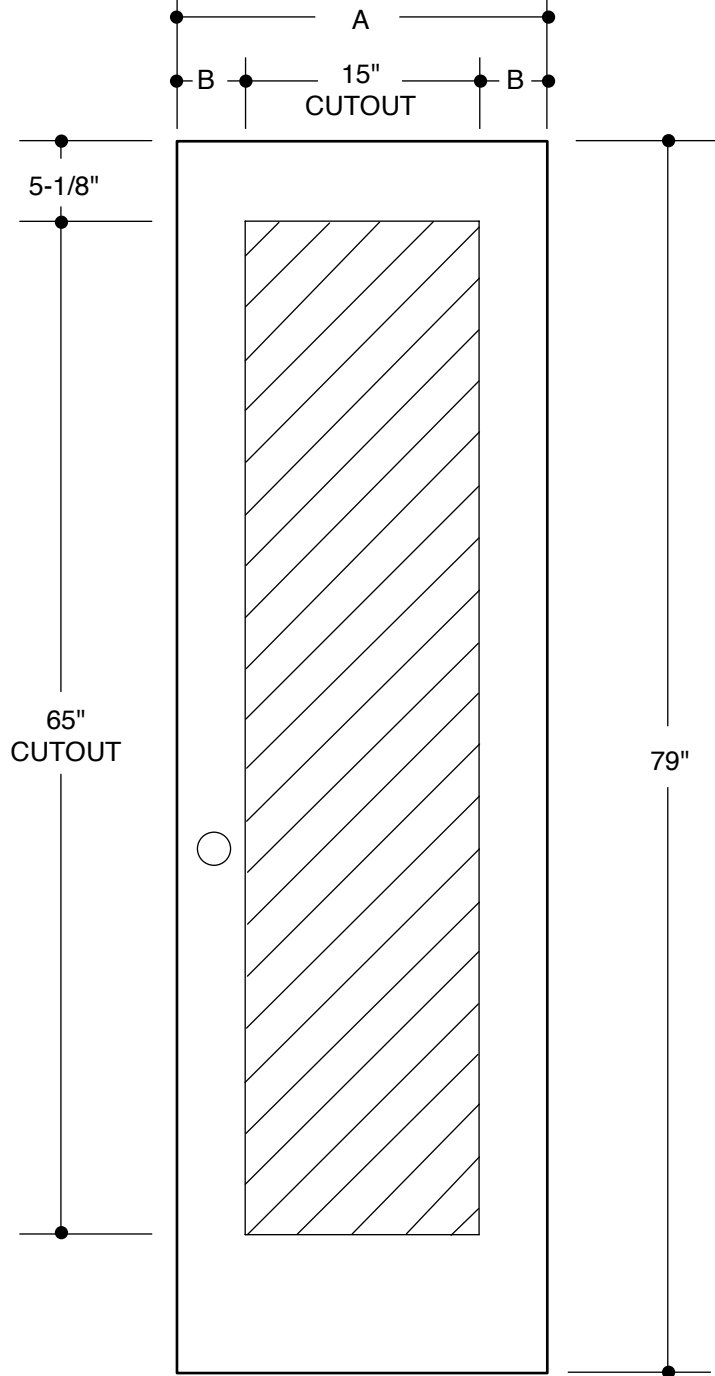

114 SERIES
(14" X 64" GLASS INSERT SIZE)

		23-3/4"	2'0"
A			
		4-3/8"	
B			

PART NO.	QTY.	DESCRIPTION
		BELLEVILLE® FIBERGLASS DOORS WOOD- OR METAL-EDGE STEEL DOORS

Our continuing program of product improvement makes specifications, design and product detail subject to change without notice.