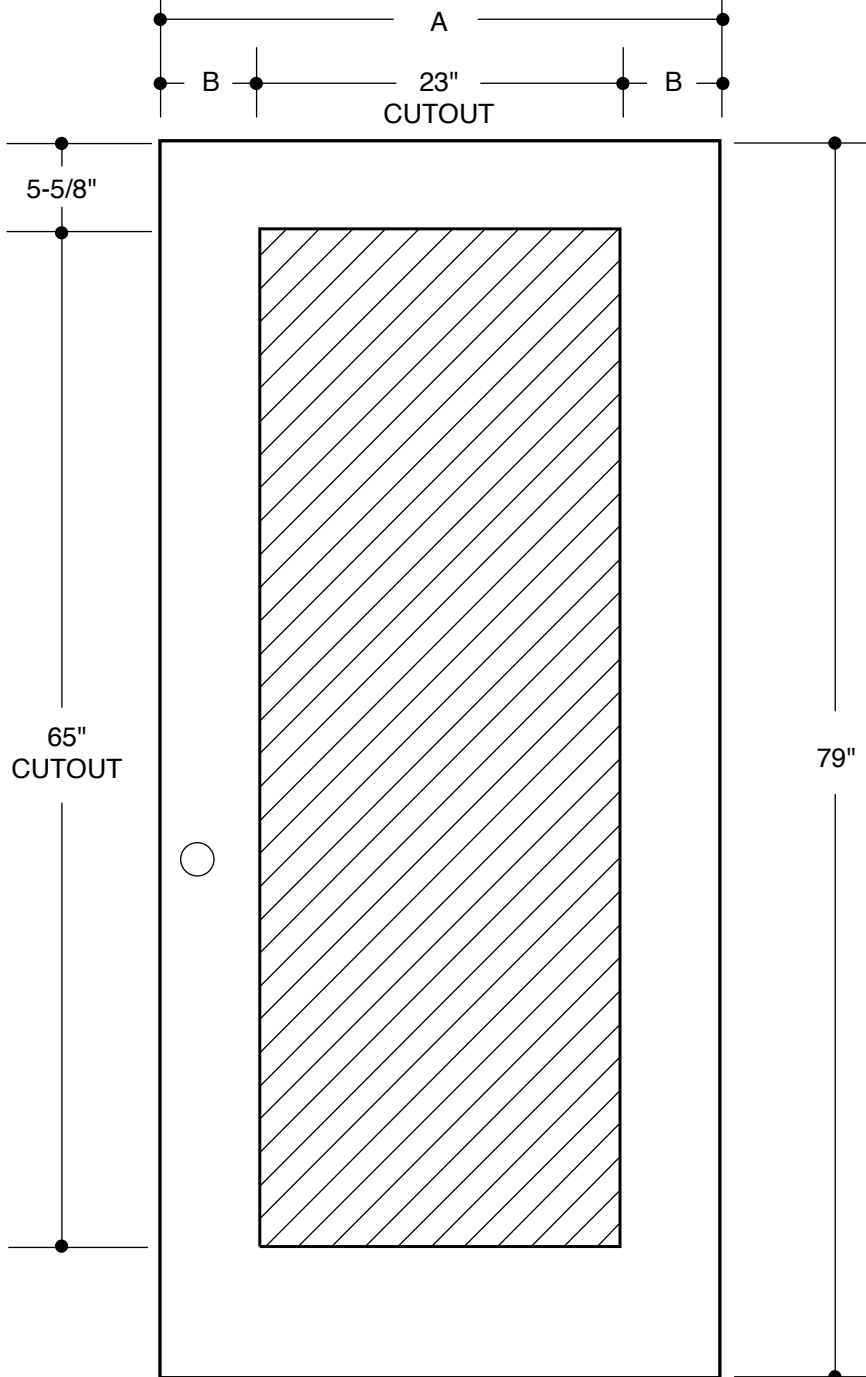

122 SERIES
(22" X 64" GLASS INSERT SIZE)

A	31-3/4"	2'8"	
B	4-3/8"		
A	33-3/4"	2'10"	
B	5-3/8"		
A	35-3/4"	3'0"	
B	6-3/8"		

Please Note:

1. Available as ArTek® or Oakcraft® in 83" length, 2'8", 2'10" or 3'0" widths, 5-5/8" top rail.

PART NO.	QTY.	DESCRIPTION
		ARTEK® FIBERGLASS DOORS OAKCRAFT® FIBERGLASS DOORS

Our continuing program of product improvement makes specifications, design and product detail subject to change without notice.