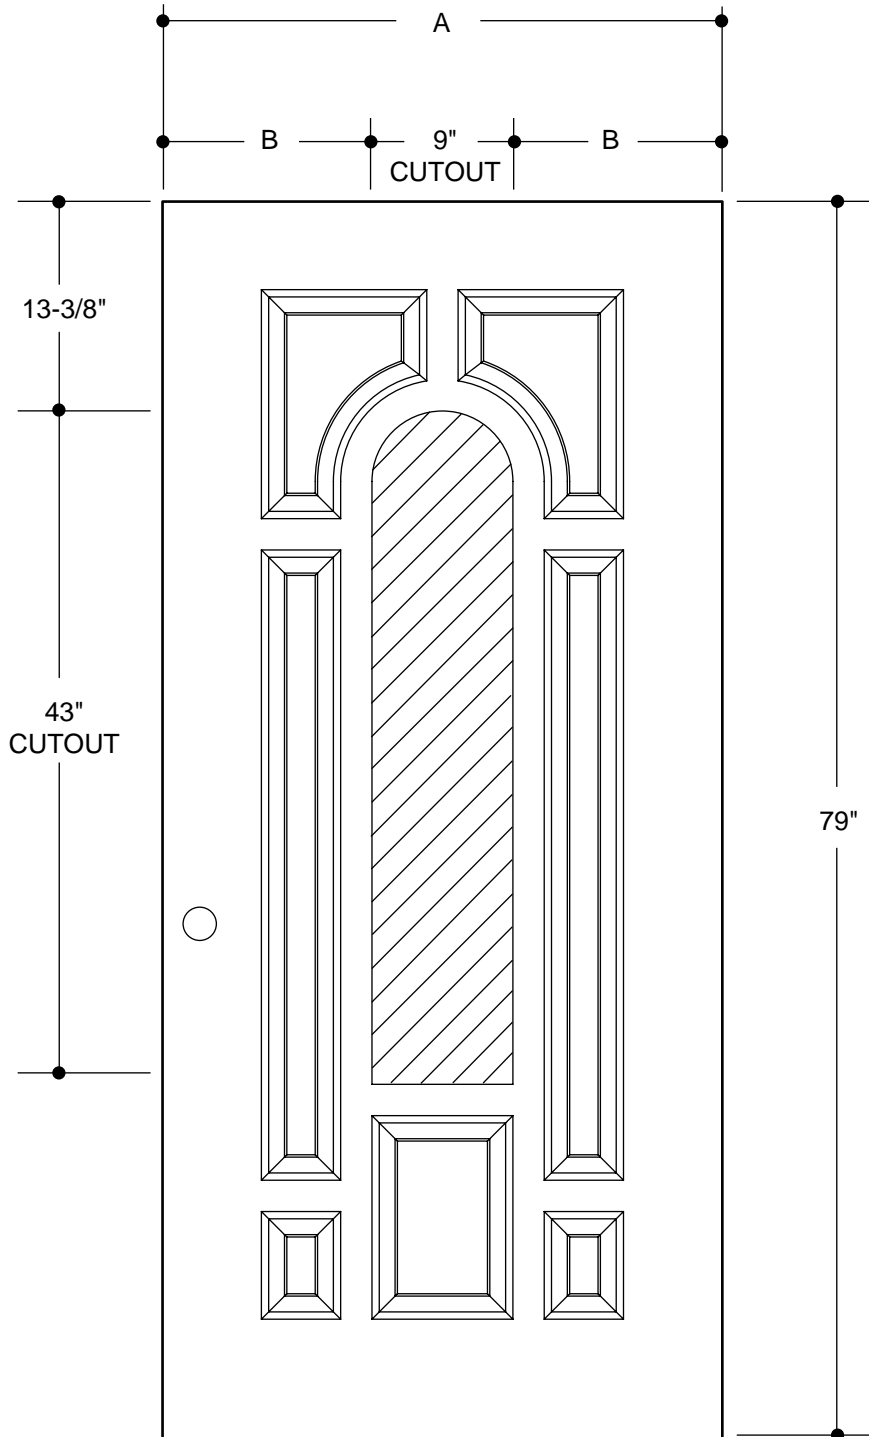

Our continuing program of product improvement makes specifications, design and product detail subject to change without notice.

203 SERIES
(8" X 42" GLASS INSERT SIZE)

A	31-3/4"	2'8"	
B	11-3/8"		
A	33-3/4"	2'10"	
B	12-3/8"		
A	35-3/4"	3'0"	
B	13-3/8"		