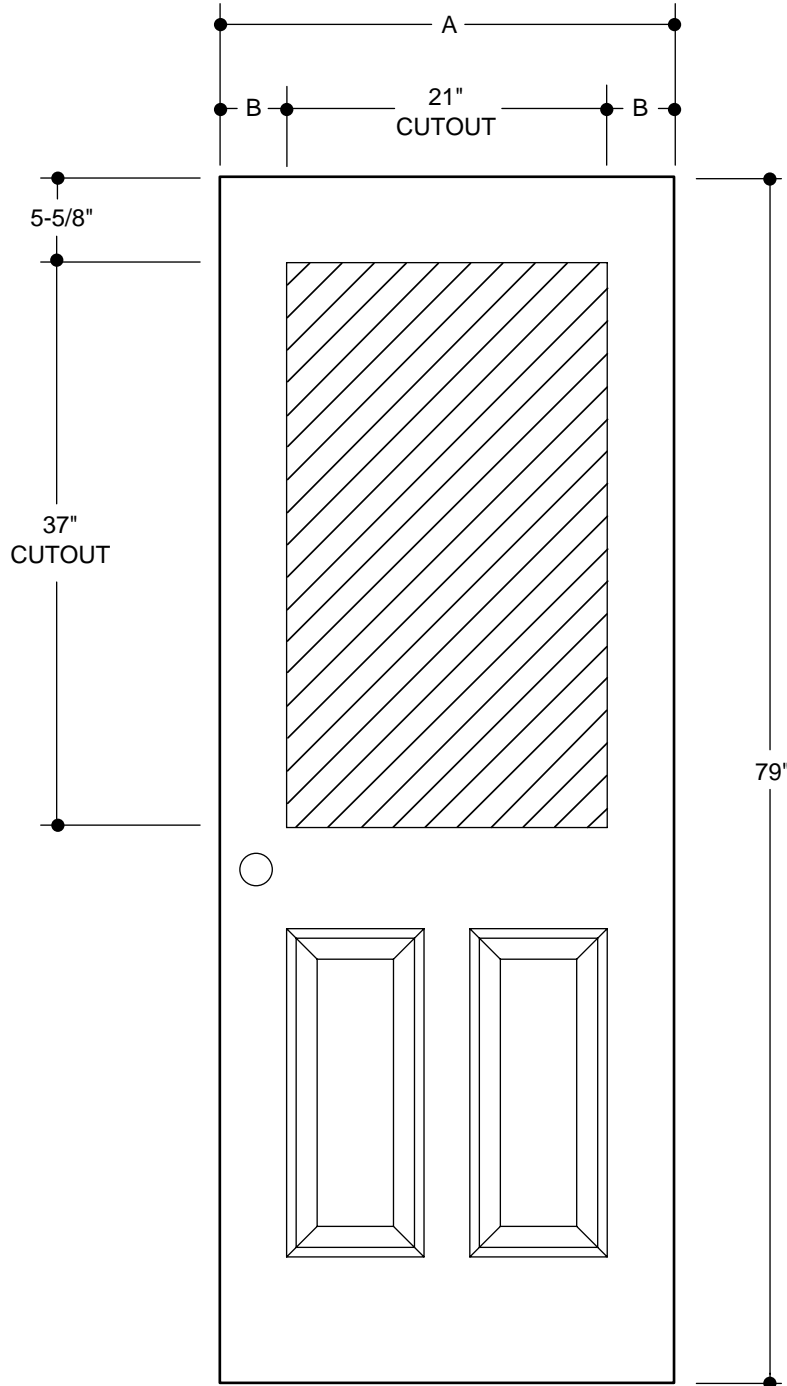

160 SERIES
(20" X 36" GLASS INSERT SIZE)

		2'6"
A	29-3/4"	
B	4-3/8"	

PART NO.	QTY.	DESCRIPTION
		ARTEK® FIBERGLASS DOORS
		OAKCRAFT® FIBERGLASS DOORS

Our continuing program of product improvement makes specifications, design and product detail subject to change without notice.