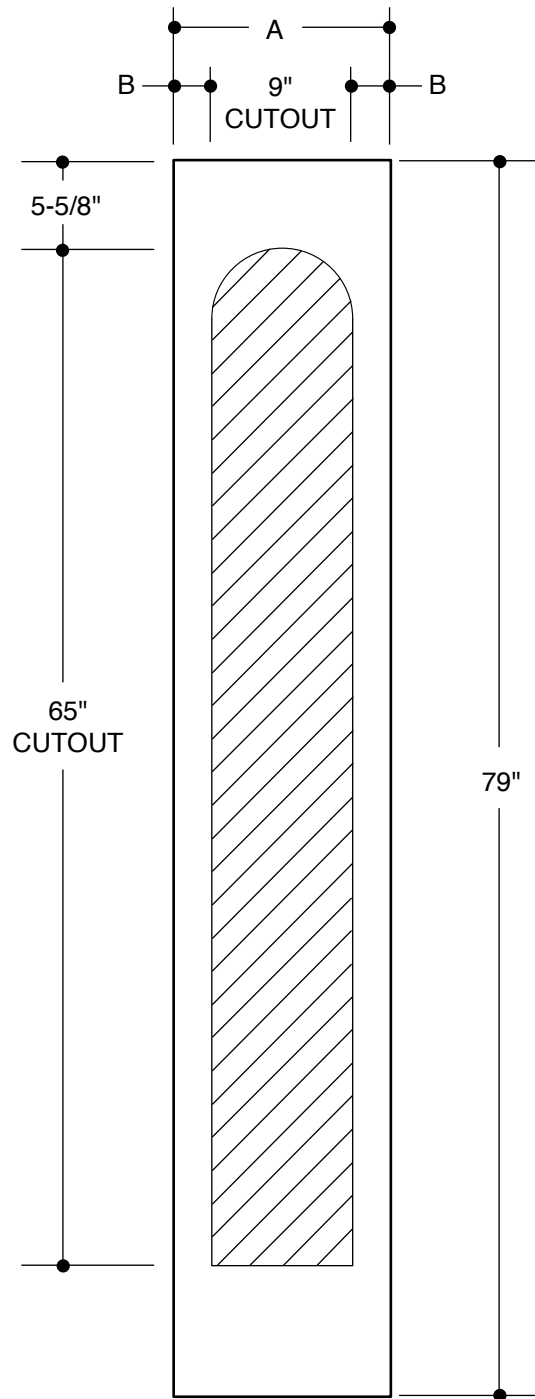

149 SERIES
(8" X 64" GLASS INSERT SIZE)

A	11-7/8"	12"
B	1-7/16"	
A	13-7/8"	14"
B	2-7/16"	

PART NO.	QTY.	DESCRIPTION
		ARTEK® FIBERGLASS SIDELITES OAKCRAFT® FIBERGLASS SIDELITES

Our continuing program of product improvement makes specifications, design and product detail subject to change without notice.