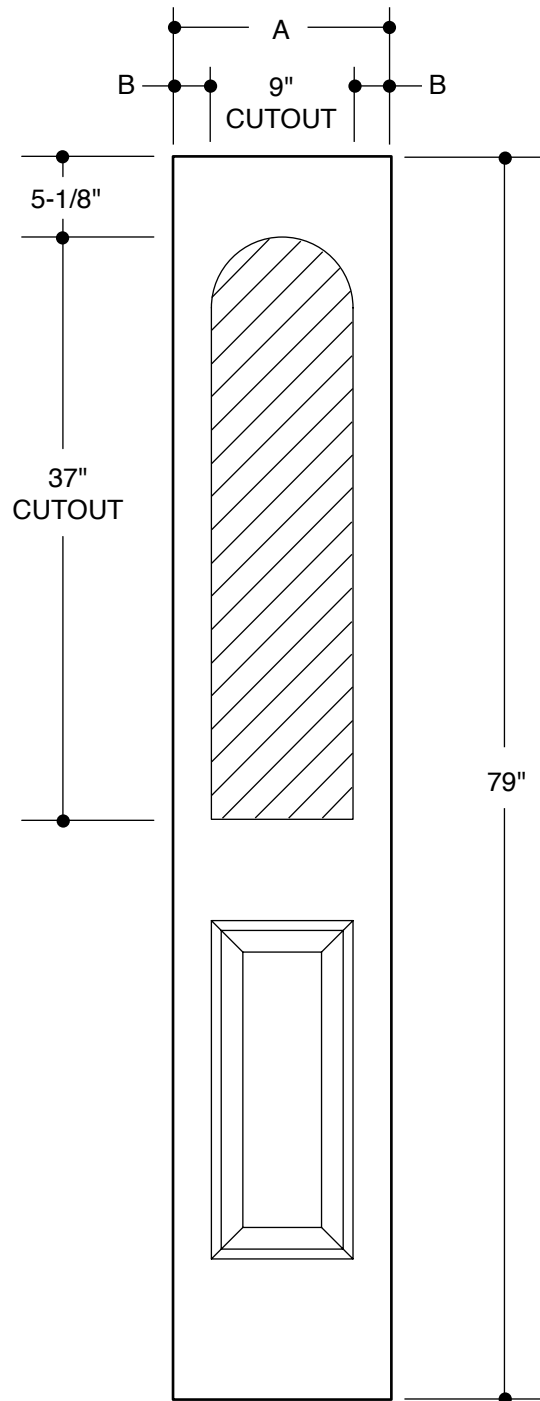

200 SERIES
(8" X 36" GLASS INSERT SIZE)

	A	11-7/8"	12"
	B	1-7/16"	
	A	13-7/8"	14"
	B	2-7/16"	

PART NO.	QTY.	DESCRIPTION
		BELLEVILLE® FIBERGLASS SIDELITES WOOD-EDGE STEEL SIDELITES

Our continuing program of product improvement makes specifications, design and product detail subject to change without notice.