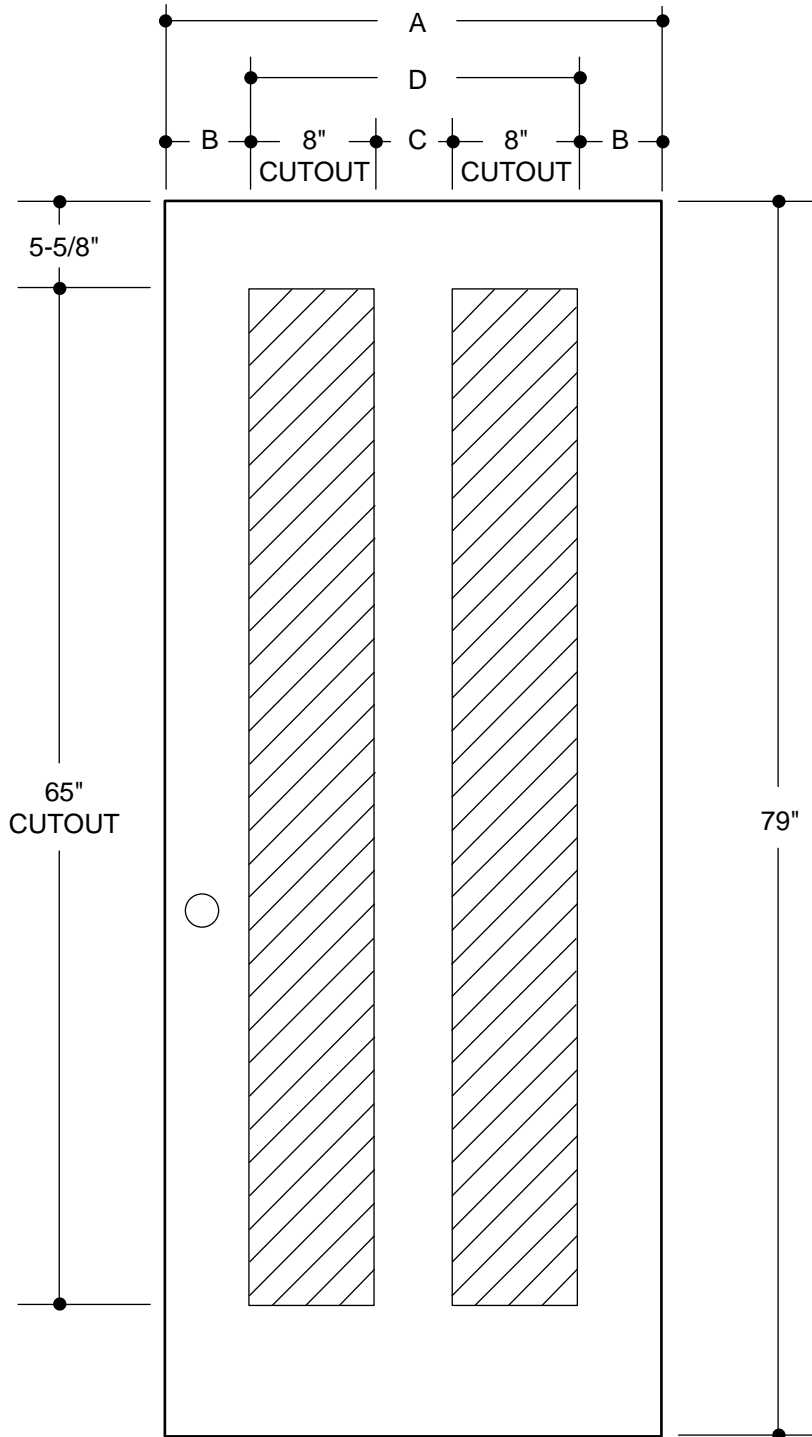

152 SERIES
(7" X 64" GLASS INSERT SIZE)

A	29-3/4"	2'6"
B	4-3/8"	
C	5"	
D	21"	

A	31-3/4"	2'8"
B	5-3/8"	
C	5"	
D	21"	

PART NO.	QTY.	DESCRIPTION
		ARTEK® FIBERGLASS DOORS OAKCRAFT® FIBERGLASS DOORS

Our continuing program of product improvement makes specifications, design and product detail subject to change without notice.