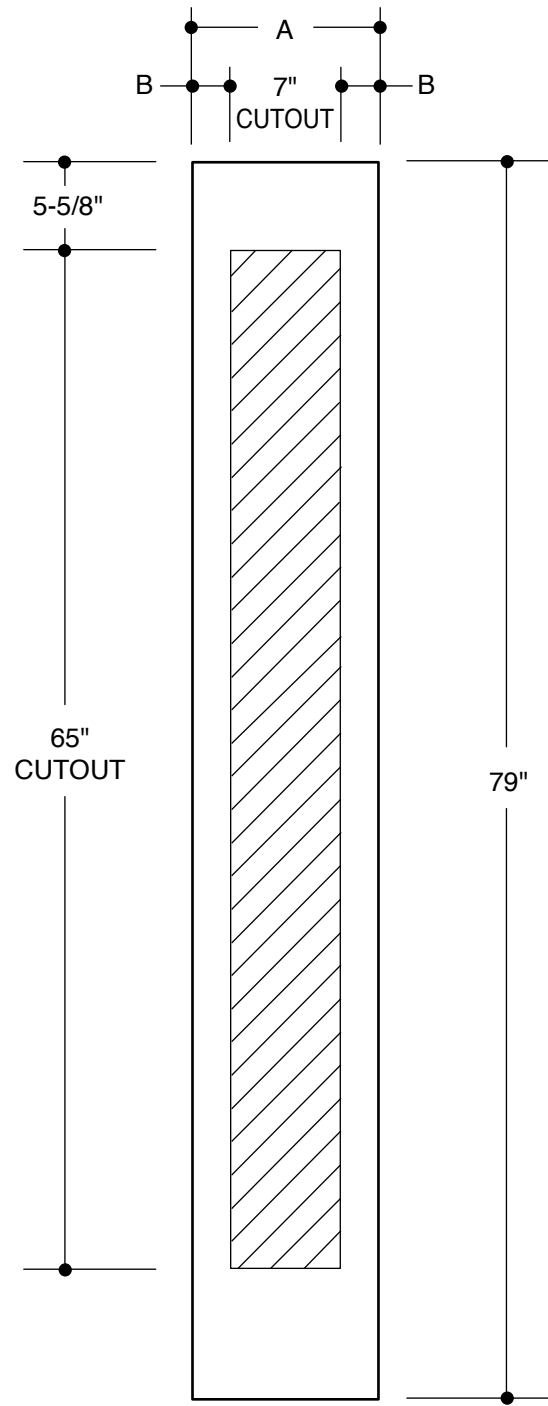

155 SERIES
(6" X 64" GLASS INSERT SIZE)

			10"
A	10-3/8"		
B	1-11/16"		
			12"
A	11-7/8"		
B	2-7/16"		

PART NO.	QTY.	DESCRIPTION
		ARTEK® FIBERGLASS SIDELITES OAKCRAFT® FIBERGLASS SIDELITES

Our continuing program of product improvement makes specifications, design and product detail subject to change without notice.