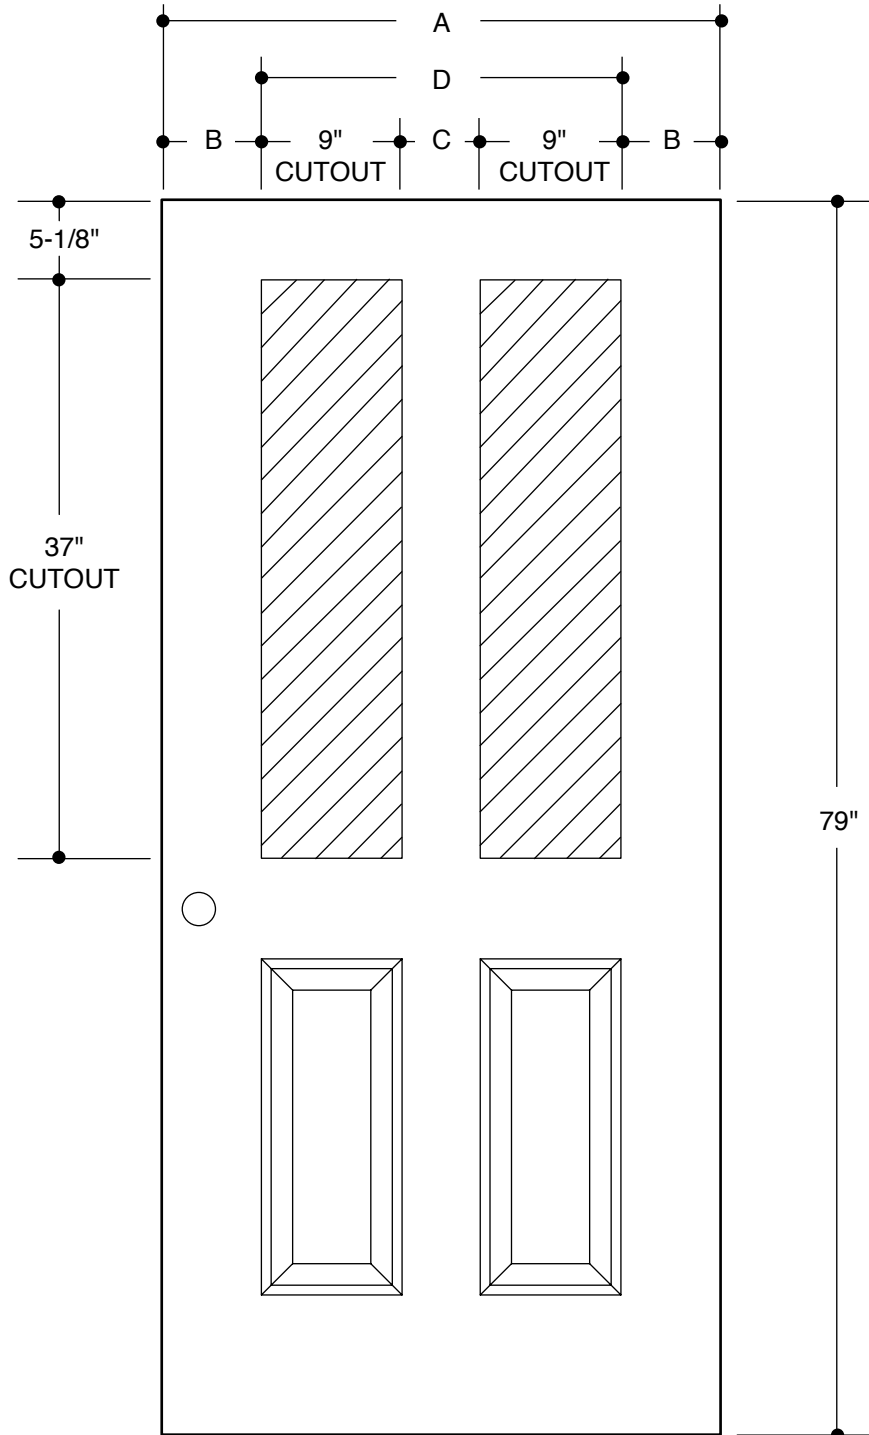

129 SERIES
(8" X 36" GLASS INSERT SIZE)

Available as Wood- or Metal-Edge Steel Door	A	29-3/4"	2'6"
	B	4-3/8"	
	C	3"	
	D	21"	
	A	31-3/4"	2'8"
	B	4-3/8"	
	C	5"	
	D	23"	
	A	33-3/4"	2'10"
	B	5-3/8"	
	C	5"	
	D	23"	
	A	35-3/4"	3'0"
	B	6-3/8"	
	C	5"	
	D	23"	

PART NO.	QTY.	DESCRIPTION
		BELLEVILLE® FIBERGLASS DOORS WOOD- OR METAL-EDGE STEEL DOORS

Our continuing program of product improvement makes specifications, design and product detail subject to change without notice.