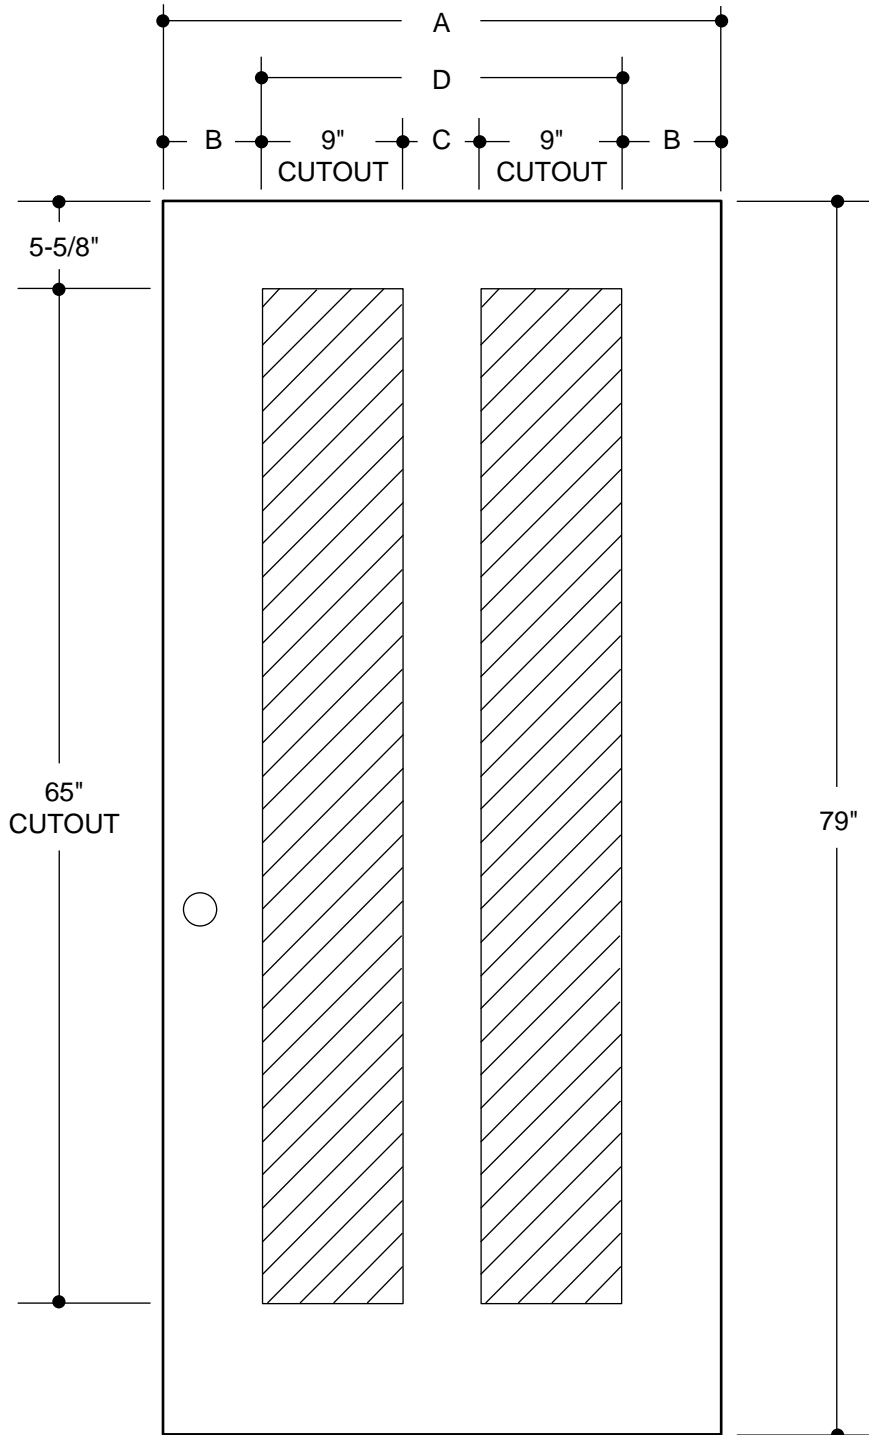

151 SERIES
(8" X 64" GLASS INSERT SIZE)

	<table border="1"> <tr><td>A</td><td>29-3/4"</td></tr> <tr><td>B</td><td>4-3/8"</td></tr> <tr><td>C</td><td>3"</td></tr> <tr><td>D</td><td>21"</td></tr> </table>	2'6"
	<table border="1"> <tr><td>A</td><td>31-3/4"</td></tr> <tr><td>B</td><td>4-3/8"</td></tr> <tr><td>C</td><td>5"</td></tr> <tr><td>D</td><td>23"</td></tr> </table>	2'8"
	<table border="1"> <tr><td>A</td><td>33-3/4"</td></tr> <tr><td>B</td><td>5-3/8"</td></tr> <tr><td>C</td><td>5"</td></tr> <tr><td>D</td><td>23"</td></tr> </table>	2'10"
	<table border="1"> <tr><td>A</td><td>35-3/4"</td></tr> <tr><td>B</td><td>6-3/8"</td></tr> <tr><td>C</td><td>5"</td></tr> <tr><td>D</td><td>23"</td></tr> </table>	3'0"

PART NO.	QTY.	DESCRIPTION
		ARTEK® FIBERGLASS DOORS OAKCRAFT® FIBERGLASS DOORS

Our continuing program of product improvement makes specifications, design and product detail subject to change without notice.