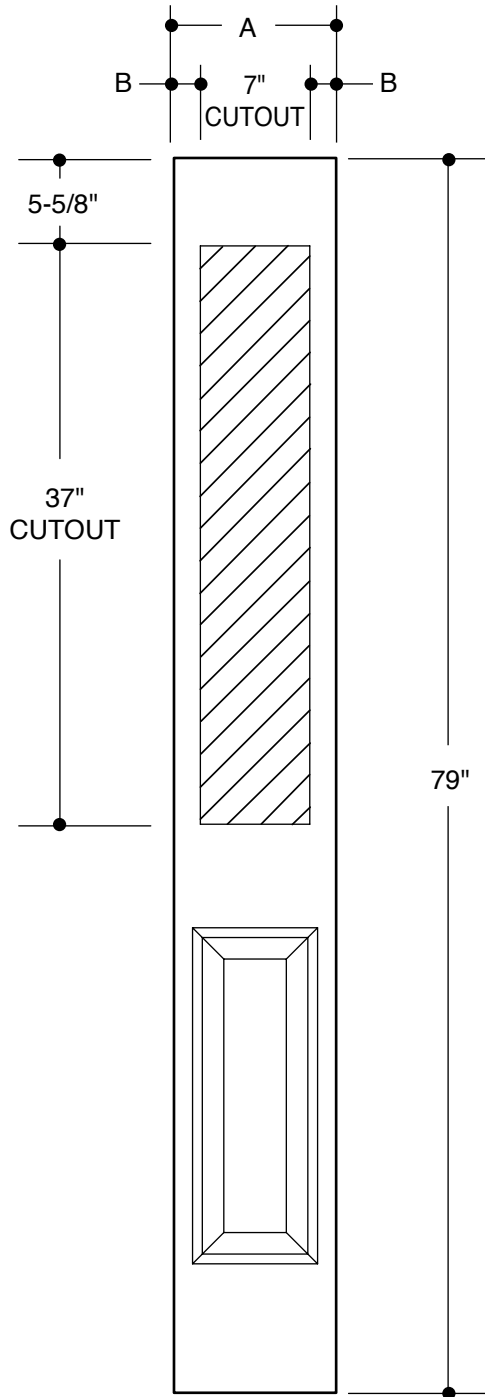

127 SERIES
(6" X 36" GLASS INSERT SIZE)

		10-3/8"
A	10-3/8"	
B	1-11/16"	

PART NO.	QTY.	DESCRIPTION
		OAKCRAFT® FIBERGLASS SIDELITE

Our continuing program of product improvement makes specifications, design and product detail subject to change without notice.