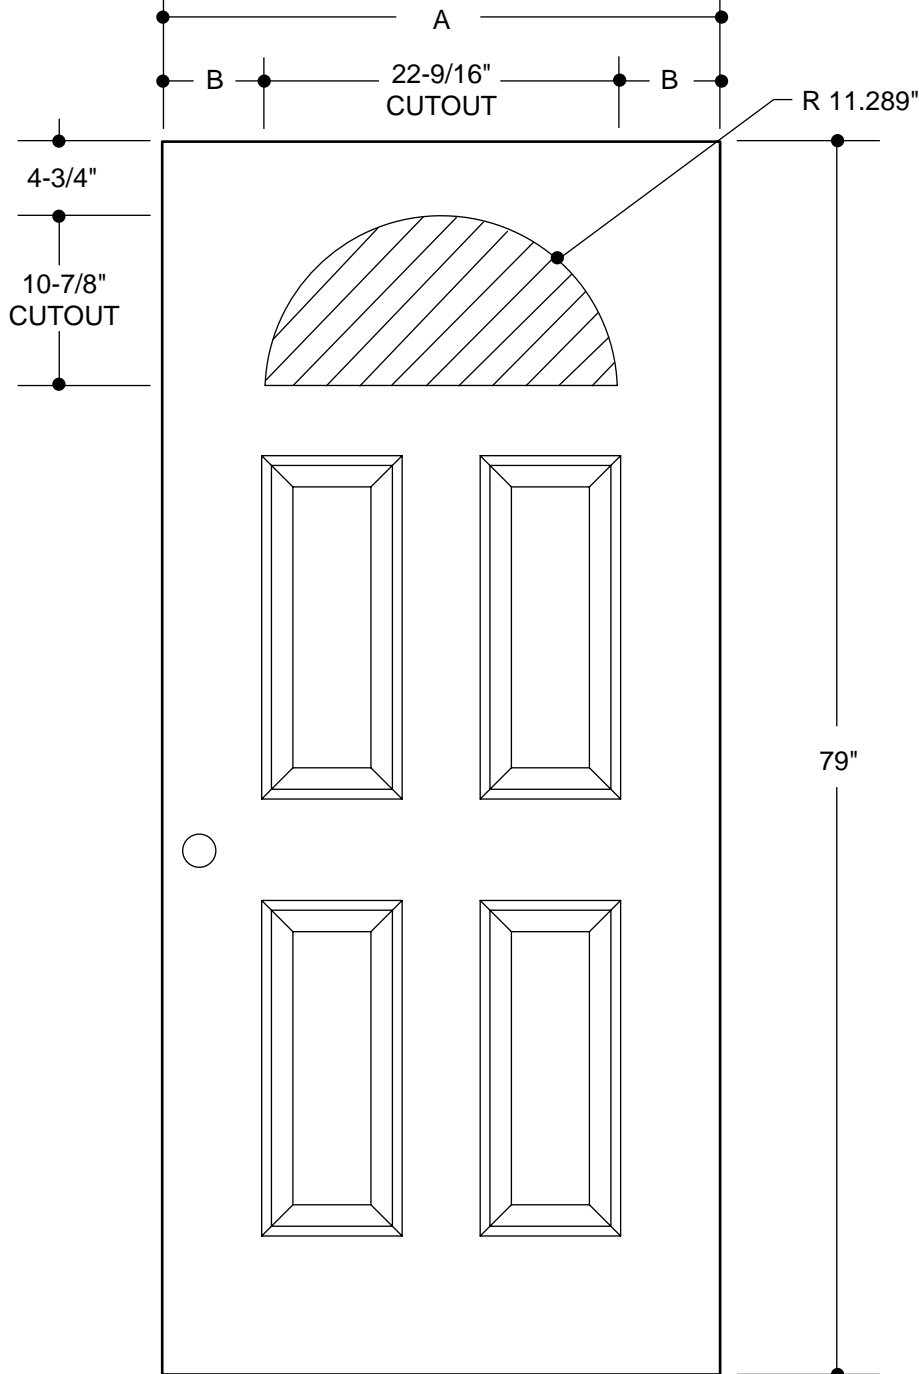

135 SERIES
(22" X 10" GLASS INSERT SIZE)

A	31-3/4"	2'8"	
B	4-19/32"		
A	33-3/4"	2'10"	
B	5-19/32"		
A	35-3/4"	3'0"	
B	6-19/32"		

PART NO.	QTY.	DESCRIPTION
		BELLEVILLE® FIBERGLASS DOORS

Our continuing program of product improvement makes specifications, design and product detail subject to change without notice.