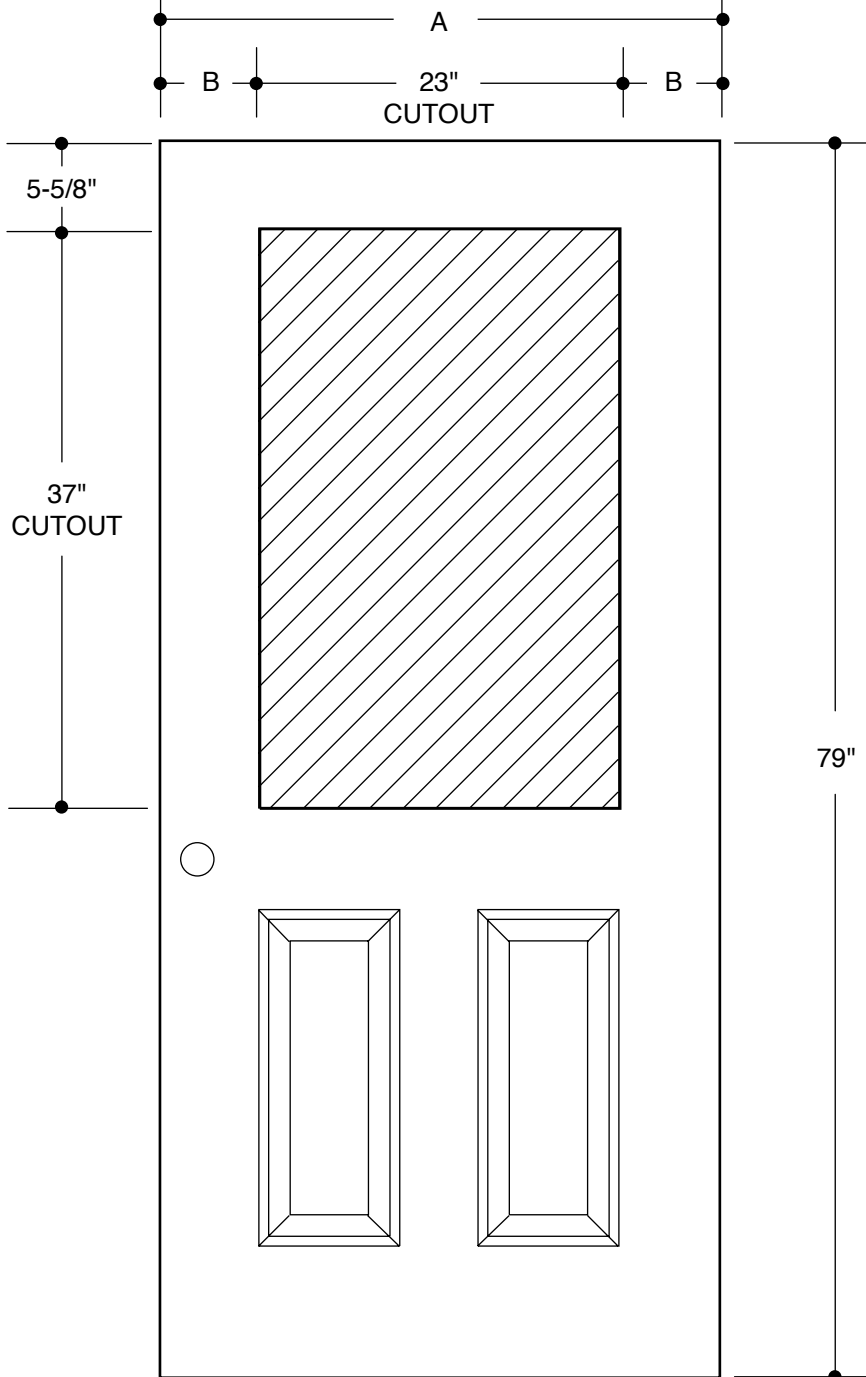

106 SERIES
(22" X 36" GLASS INSERT SIZE)

	A	31-3/4"	2'8"
	B	4-3/8"	
	A	33-3/4"	2'10"
	B	5-3/8"	
	A	35-3/4"	3'0"
	B	6-3/8"	

Please Note:

1. Available as ArTek® or Oakcraft® in 83" length, 2'8", 2'10" or 3'0" widths, 5-5/8" top rail.

PART NO.	QTY.	DESCRIPTION
		ARTEK® FIBERGLASS DOORS OAKCRAFT® FIBERGLASS DOORS

Our continuing program of product improvement makes specifications, design and product detail subject to change without notice.