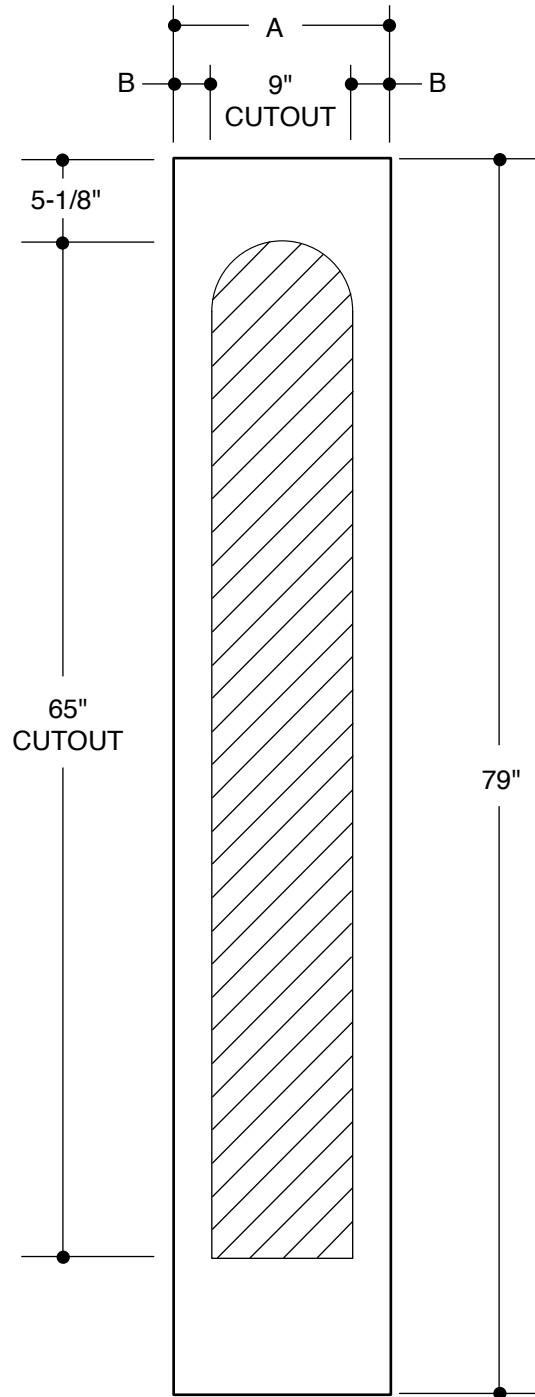

149 SERIES
(8" X 64" GLASS INSERT SIZE)

A	11-7/8"	12"
B	1-7/16"	
A	13-7/8"	14"
B	2-7/16"	

PART NO.	QTY.	DESCRIPTION
		BELLEVILLE® FIBERGLASS SIDELITES WOOD-EDGE STEEL SIDELITES

Our continuing program of product improvement makes specifications, design and product detail subject to change without notice.