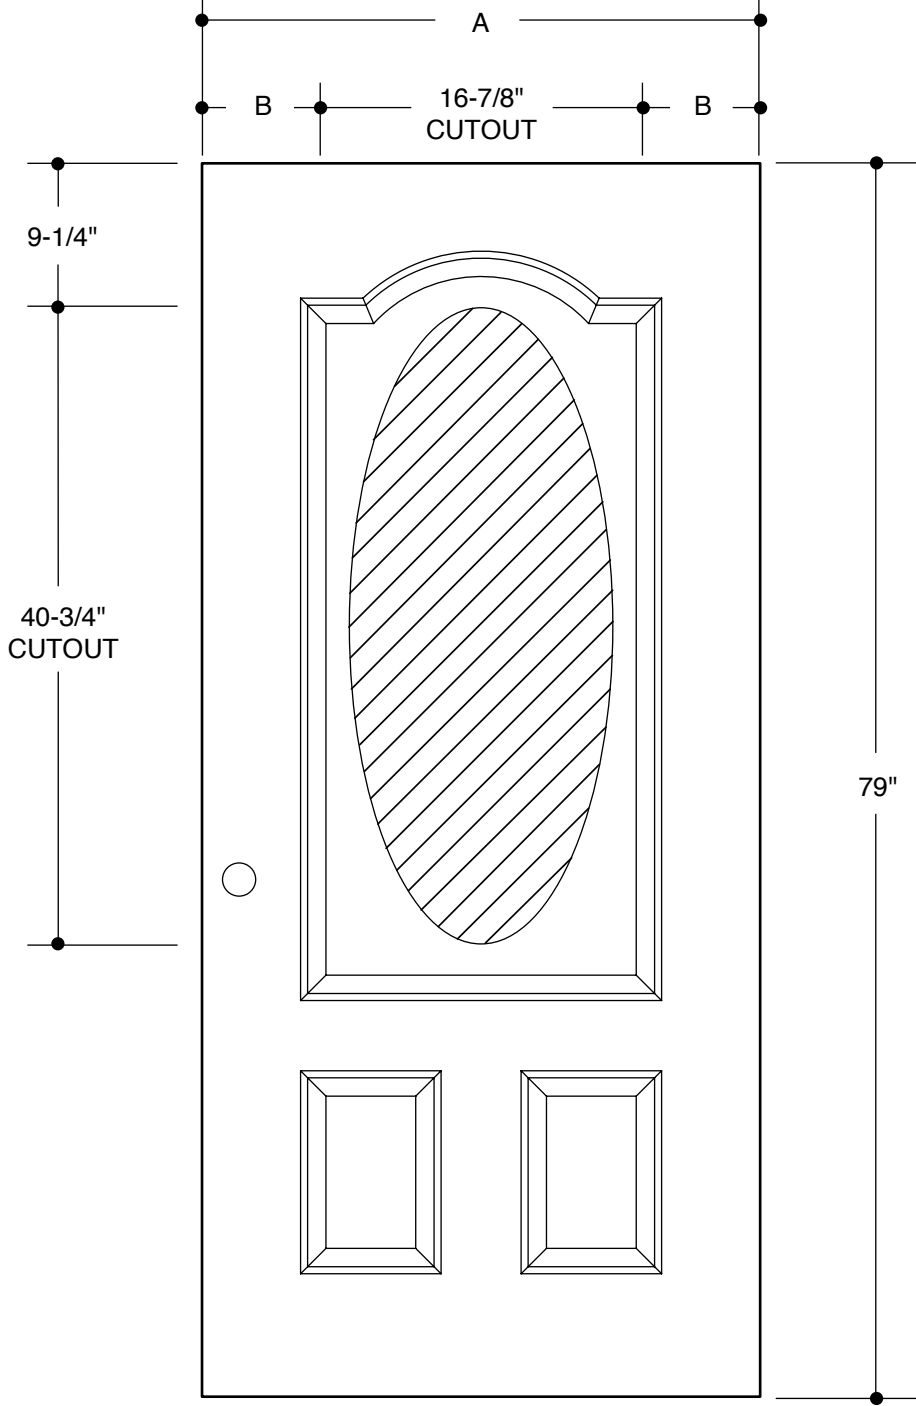

304/305 SERIES
(15-7/8" X 39-3/4" GLASS INSERT SIZE)

			2'8"
A	31-3/4"		
B	7-7/16"		
			2'10"
A	33-3/4"		
B	8-7/16"		
			3'0"
A	35-3/4"		
B	9-7/16"		

Please Note:
1. For Radius Detail, see page 10.1.59.

PART NO.	QTY.	DESCRIPTION
		OAKCRAFT® FIBERGLASS DOORS