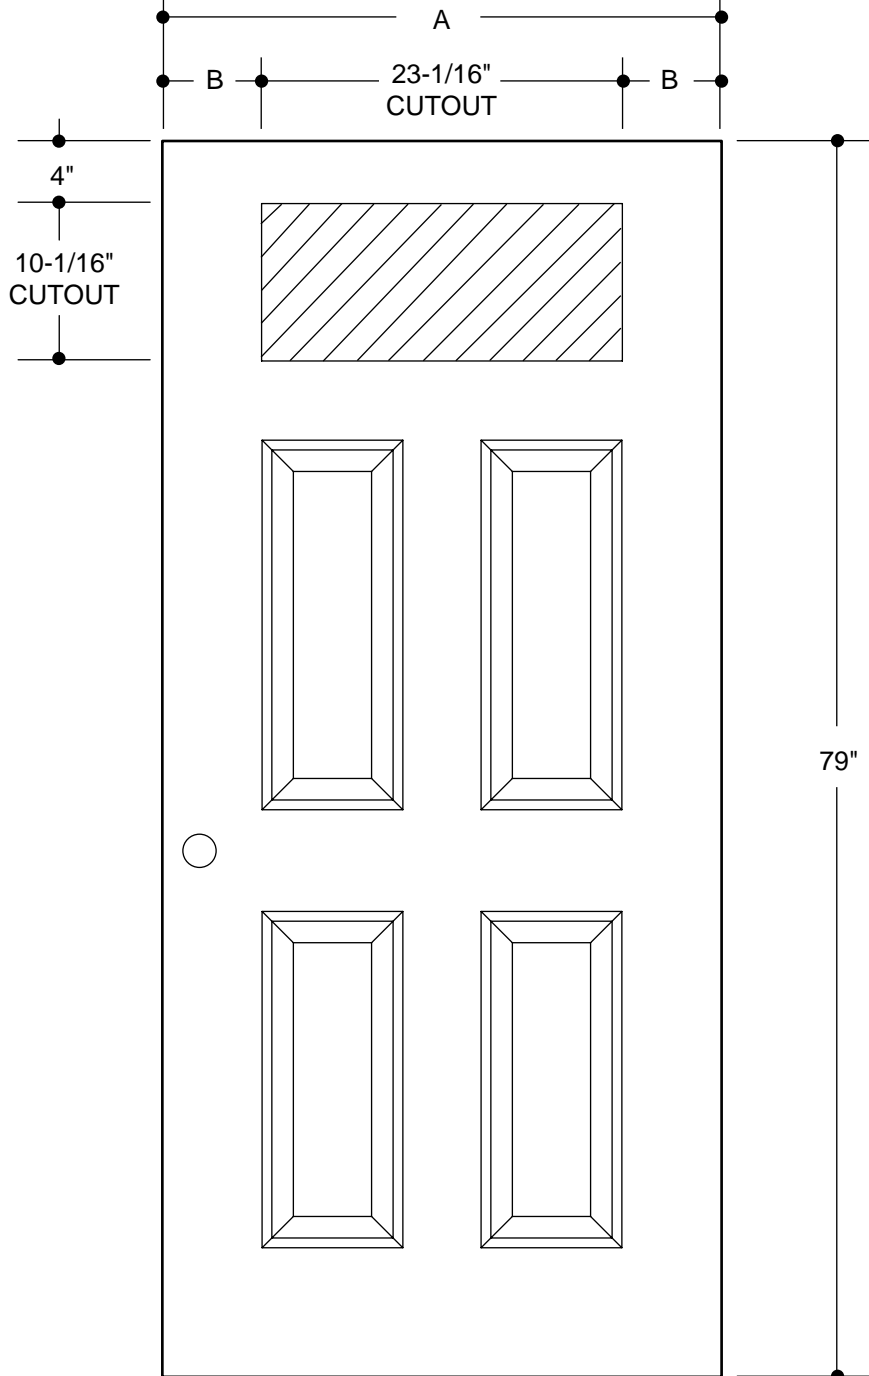

133 SERIES
(22" X 9" GLASS INSERT SIZE)

A	31-3/4"	2'8"
B	4-11/32"	
A	33-3/4"	2'10"
B	5-11/32"	
A	35-3/4"	3'0"
B	6-11/32"	

PART NO.	QTY.	DESCRIPTION
		ARTEK® FIBERGLASS DOORS OAKCRAFT® FIBERGLASS DOORS

Our continuing program of product improvement makes specifications, design and product detail subject to change without notice.