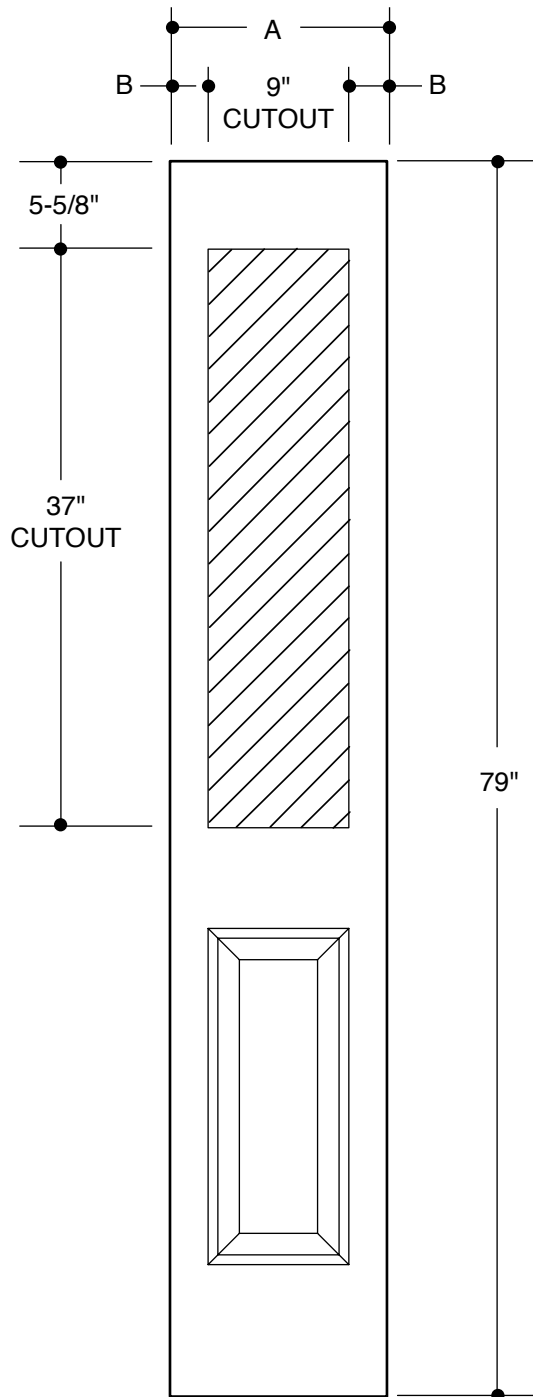

129 SERIES
(8" X 36" GLASS INSERT SIZE)

A	11-7/8"	12"
B	1-7/16"	
A	13-7/8"	14"
B	2-7/16"	

PART NO.	QTY.	DESCRIPTION
		ARTEK® FIBERGLASS SIDELITES OAKCRAFT® FIBERGLASS SIDELITES

Our continuing program of product improvement makes specifications, design and product detail subject to change without notice.