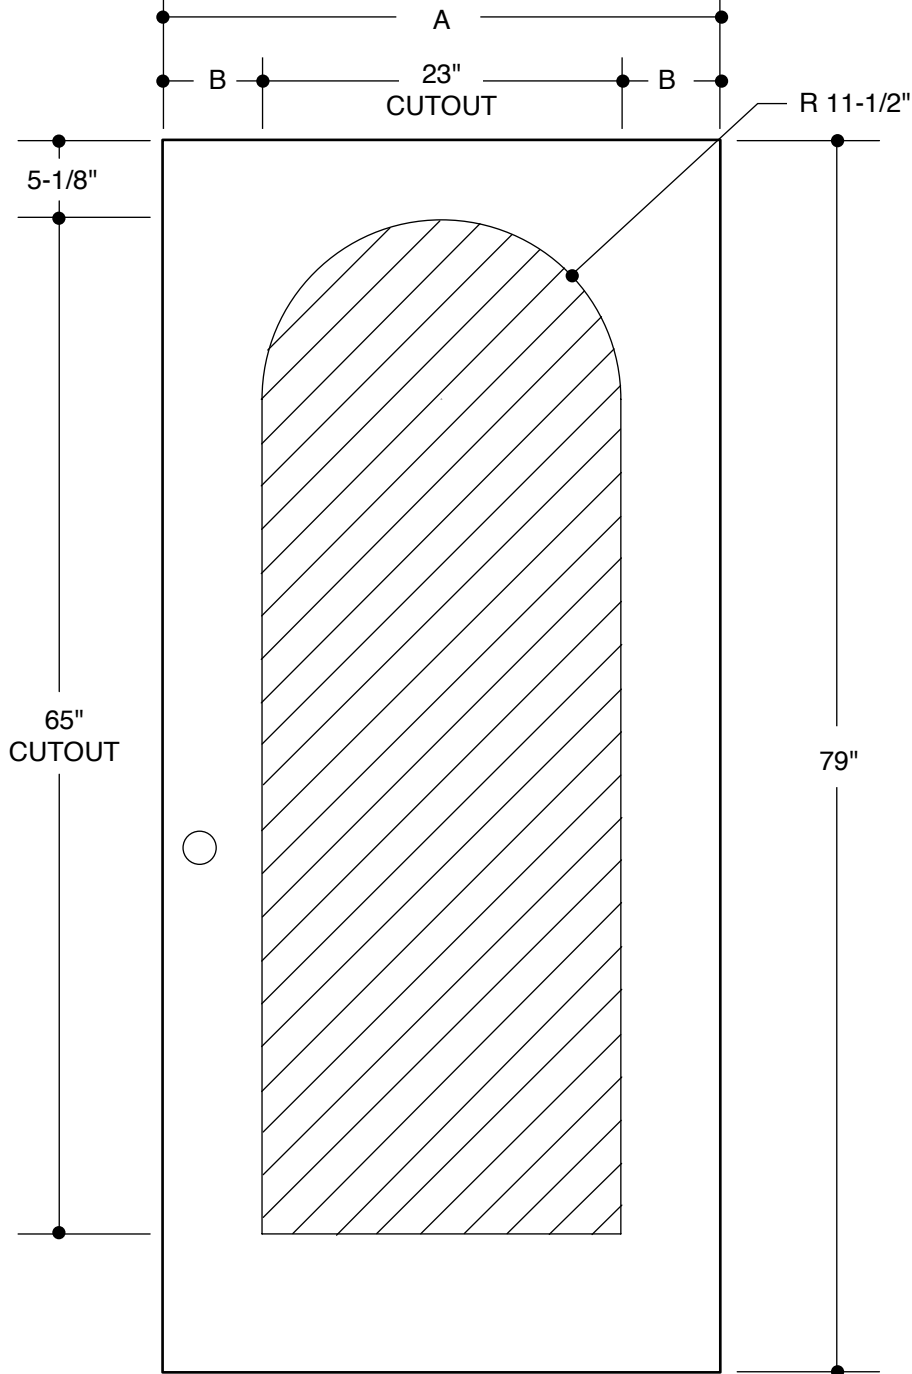

109 SERIES
(22" X 64" GLASS INSERT SIZE)

	<table border="1"> <tr> <td>A</td> <td>31-3/4"</td> </tr> <tr> <td>B</td> <td>4-3/8"</td> </tr> </table>		2'8"
	<table border="1"> <tr> <td>A</td> <td>33-3/4"</td> </tr> <tr> <td>B</td> <td>5-3/8"</td> </tr> </table>		2'10"
	<table border="1"> <tr> <td>A</td> <td>35-3/4"</td> </tr> <tr> <td>B</td> <td>6-3/8"</td> </tr> </table>		3'0"

PART NO.	QTY.	DESCRIPTION
		BELLEVILLE® FIBERGLASS DOORS WOOD- OR METAL-EDGE STEEL DOORS

Our continuing program of product improvement makes specifications, design and product detail subject to change without notice.