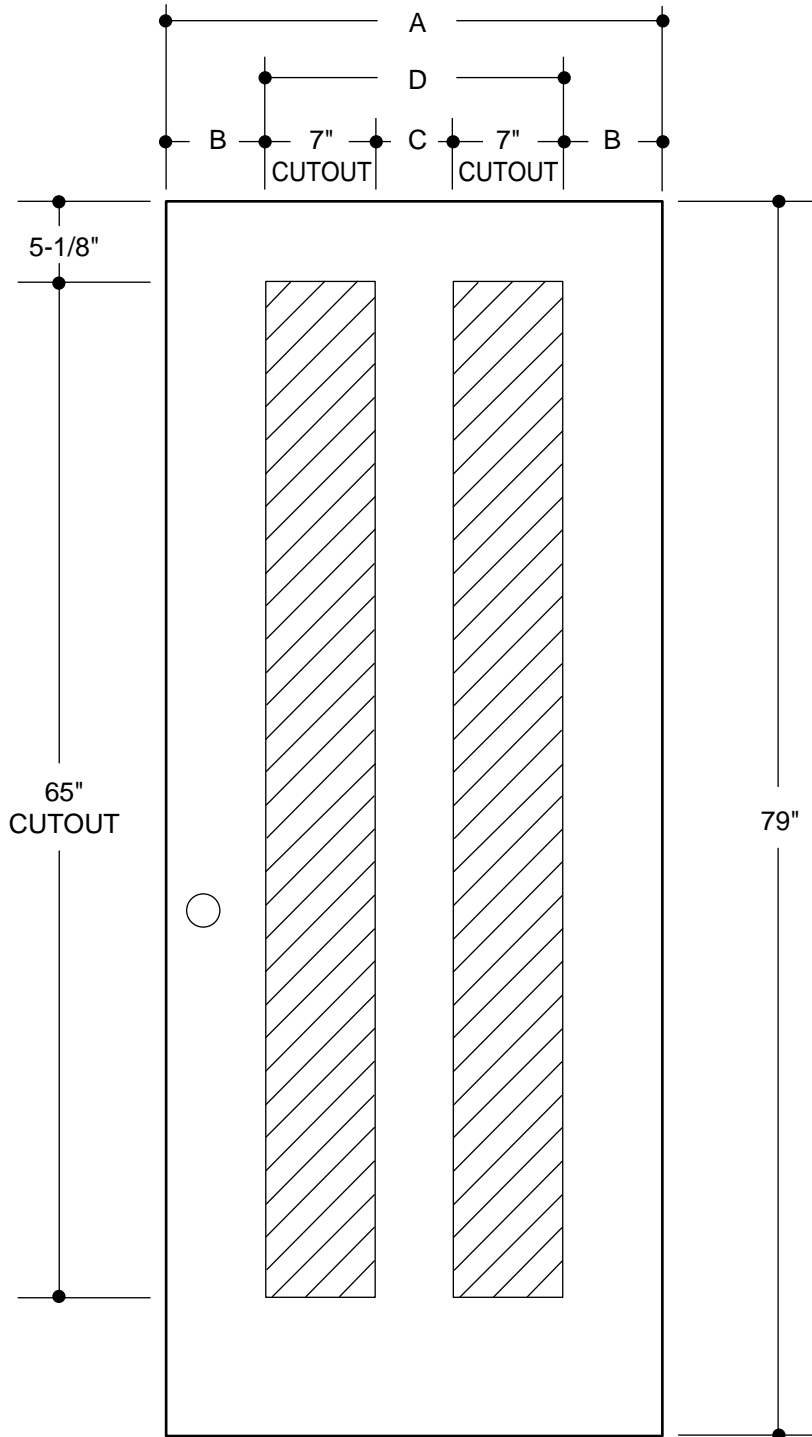

155 SERIES
(6" X 64" GLASS INSERT SIZE)

A	29-3/4"	2'6"
B	5-3/8"	
C	5"	
D	19"	

A	31-3/4"	2'8"
B	6-3/8"	
C	5"	
D	19"	

PART NO.	QTY.	DESCRIPTION
		BELLEVILLE® FIBERGLASS DOORS WOOD- OR METAL-EDGE STEEL DOORS

Our continuing program of product improvement makes specifications, design and product detail subject to change without notice.