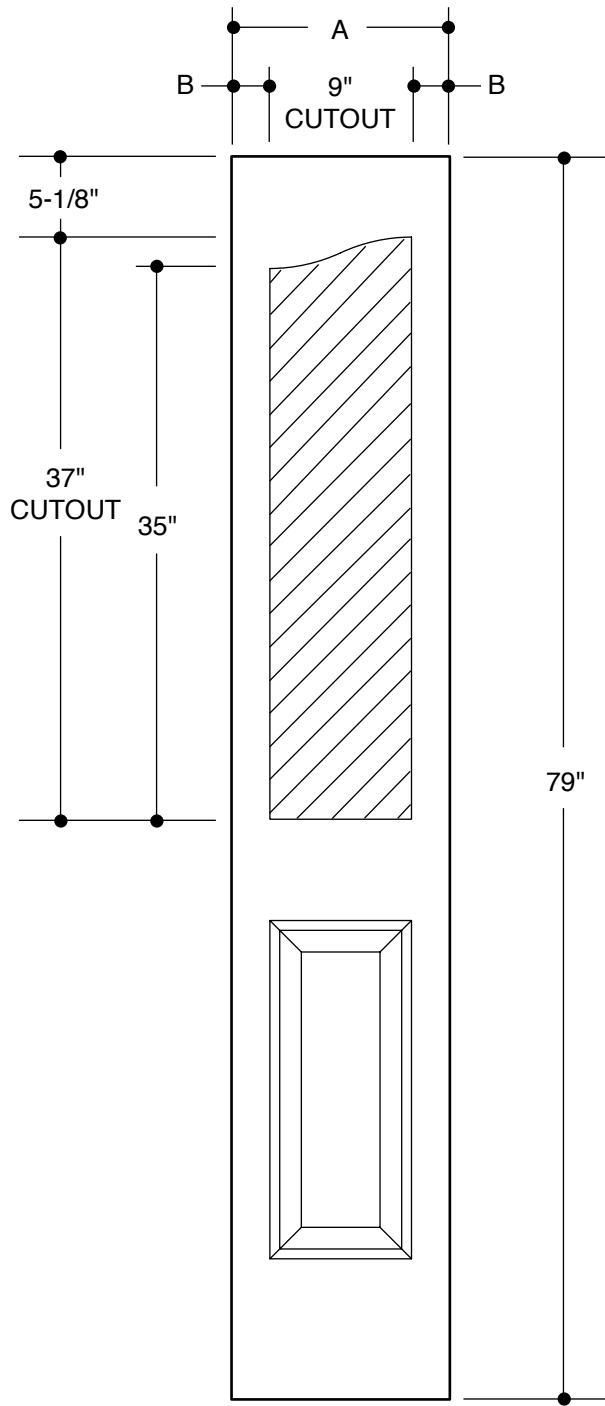

24 L/R SERIES
(8" X 36" GLASS INSERT SIZE)

A	11-7/8"
B	1-7/16"

12"

A	13-7/8"
B	2-7/16"

14"

Please Note:

1. For Eyebrow Radius Detail, see page 10.1.54.

PART NO.	QTY.	DESCRIPTION
		BELLEVILLE® FIBERGLASS SIDELITES WOOD-EDGE STEEL SIDELITES

Our continuing program of product improvement makes specifications, design and product detail subject to change without notice.