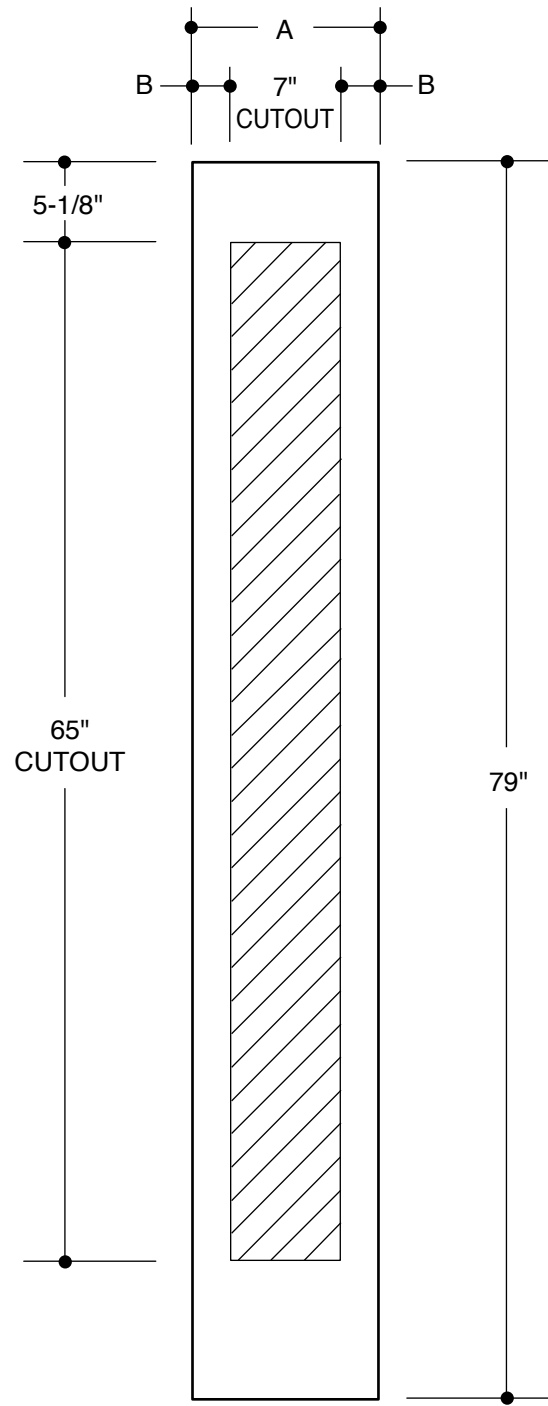

155 SERIES
(6" X 64" GLASS INSERT SIZE)

			10"
A	10-3/8"		
B	1-11/16"		
			12"
A	11-7/8"		
B	2-7/16"		

PART NO.	QTY.	DESCRIPTION
		WOOD-EDGE STEEL SIDELITE

Our continuing program of product improvement makes specifications, design and product detail subject to change without notice.