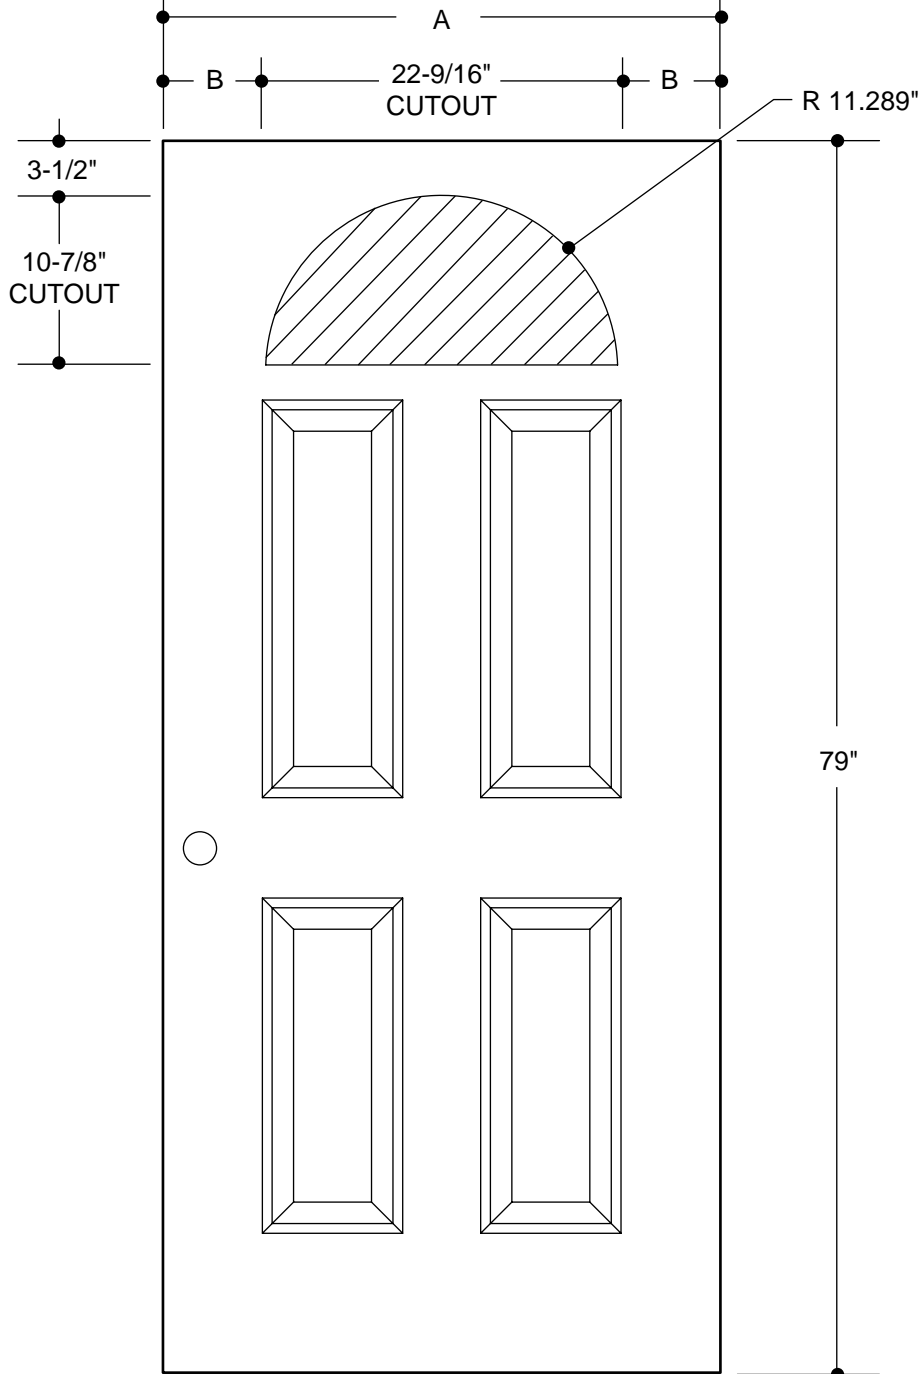

135 SERIES
(22" X 10" GLASS INSERT SIZE)

A	31-3/4"	2'8"	
B	4-19/32"		
A	33-3/4"	2'10"	
B	5-19/32"		
A	35-3/4"	3'0"	
B	6-19/32"		

PART NO.	QTY.	DESCRIPTION
		WOOD- OR METAL-EDGE STEEL DOORS

Our continuing program of product improvement makes specifications, design and product detail subject to change without notice.