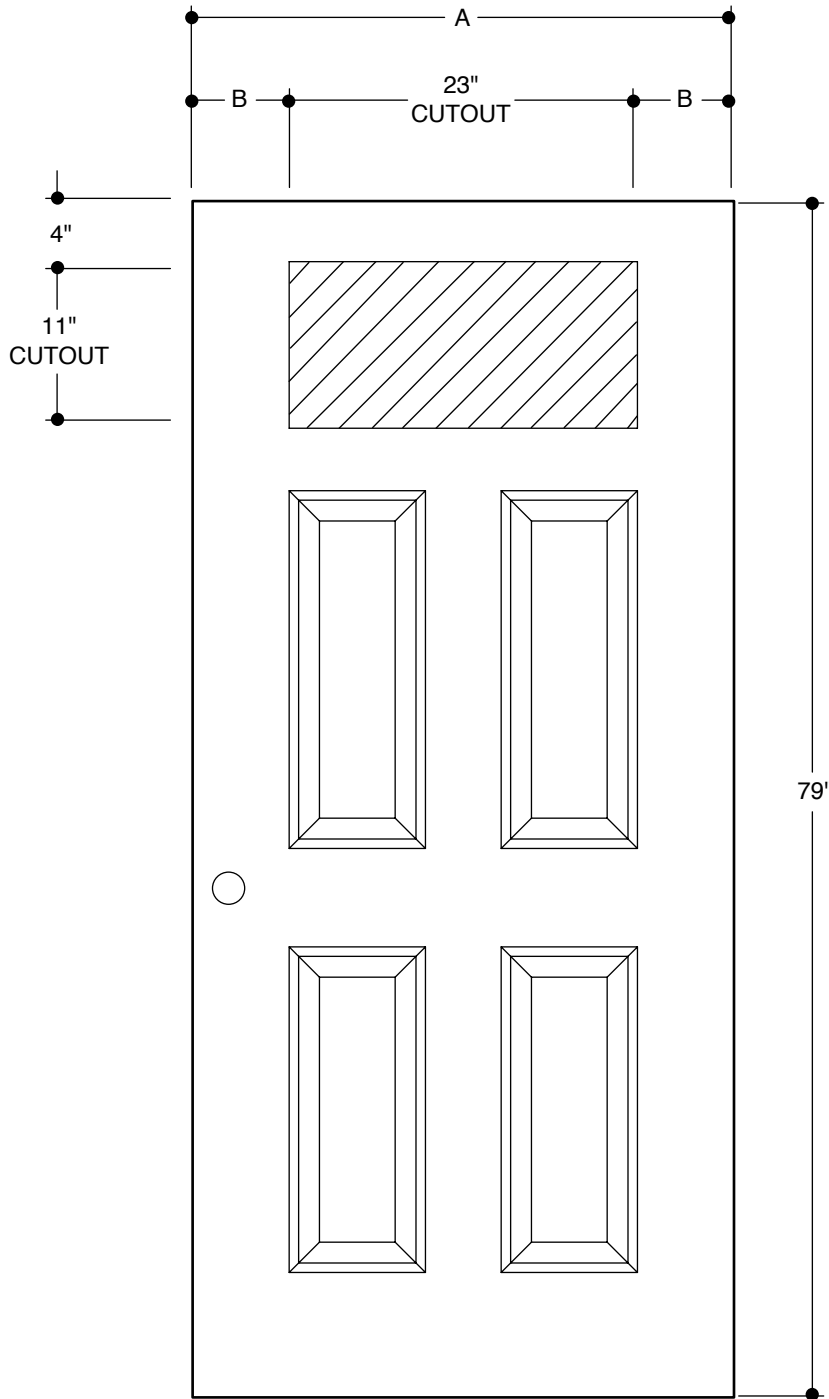

228 SERIES
(22" X 10" GLASS INSERT SIZE)

A	31-3/4"	2'8"	
B	4-3/8"		
A	33-3/4"	2'10"	
B	5-3/8"		
A	35-3/4"	3'0"	
B	6-3/8"		

PART NO.	QTY.	DESCRIPTION
		ARTEK® FIBERGLASS DOORS
		OAKCRAFT® FIBERGLASS DOORS

Our continuing program of product improvement makes specifications, design and product detail subject to change without notice.