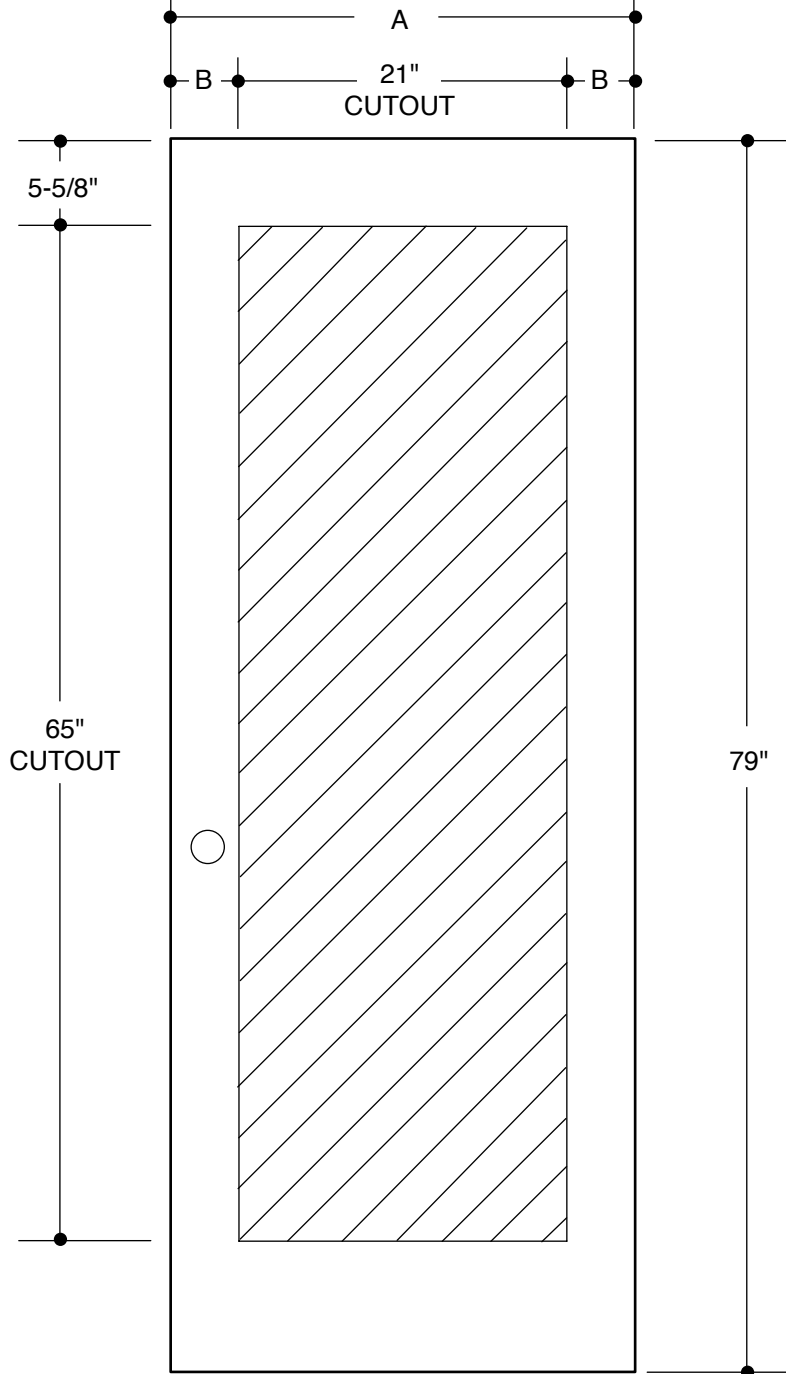

120 SERIES
(20" X 64" GLASS INSERT SIZE)

		29-3/4"	2'6"
A			
B		4-3/8"	

PART NO.	QTY.	DESCRIPTION
		ARTEK® FIBERGLASS DOORS OAKCRAFT® FIBERGLASS DOORS

Our continuing program of product improvement makes specifications, design and product detail subject to change without notice.