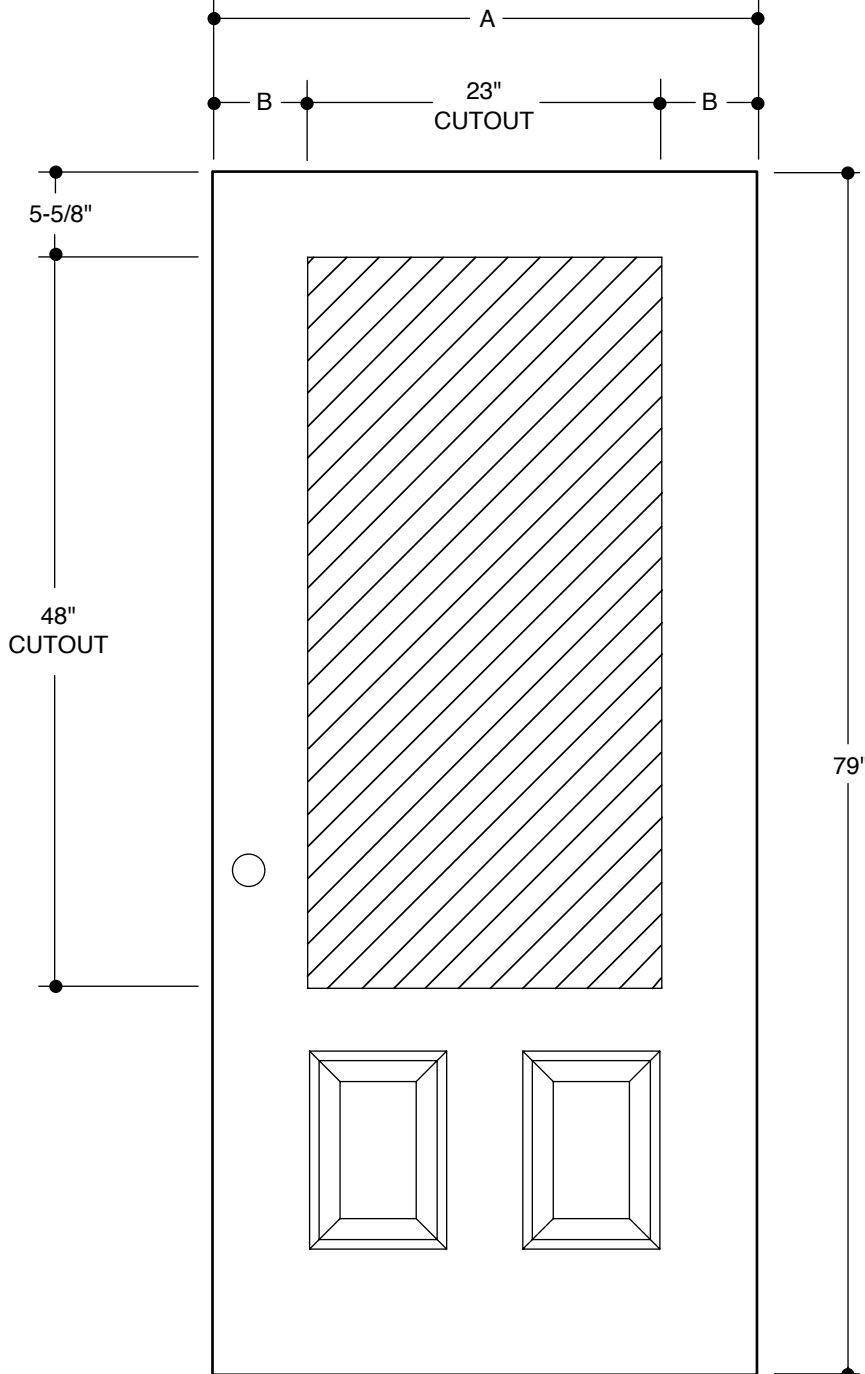

104 SERIES
(22" X 47" GLASS INSERT SIZE)

A	31-3/4"	2'8"	
B	4-3/8"		
A	33-3/4"	2'10"	
B	5-3/8"		
A	35-3/4"	3'0"	
B	6-3/8"		

PART NO.	QTY.	DESCRIPTION
		ARTEK® FIBERGLASS DOORS OAKCRAFT® FIBERGLASS DOORS

Our continuing program of product improvement makes specifications, design and product detail subject to change without notice.