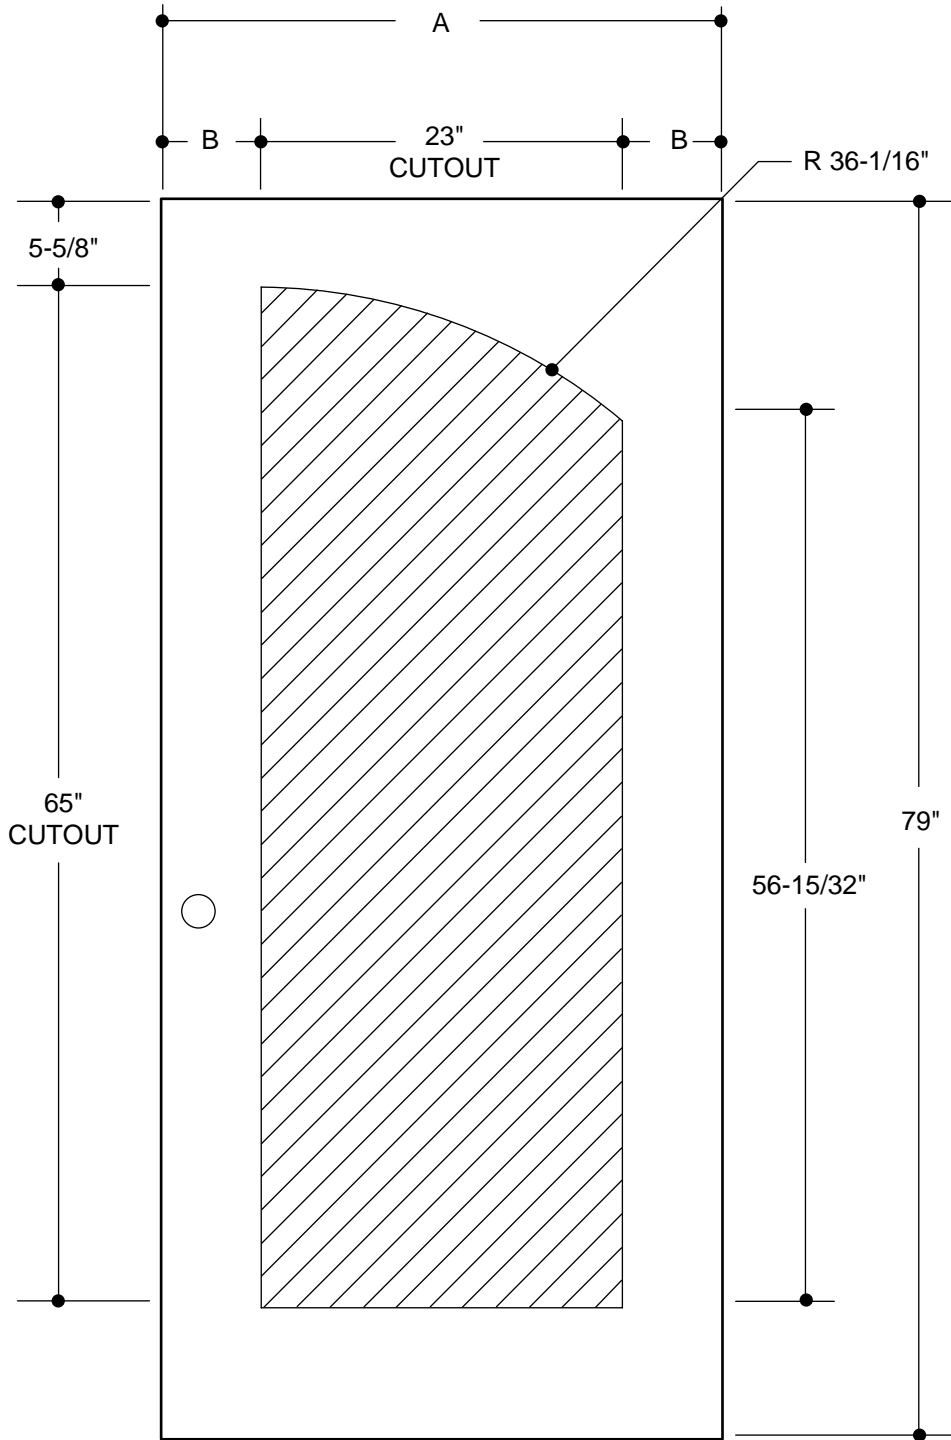

22 L/R SERIES
(22" X 64" GLASS INSERT SIZE)

A	31-3/4"	2'8"
B	4-3/8"	
A	33-3/4"	2'10"
B	5-3/8"	
A	35-3/4"	3'0"
B	6-3/8"	

PART NO.	QTY.	DESCRIPTION
		ARTEK® FIBERGLASS DOORS OAKCRAFT® FIBERGLASS DOORS

Our continuing program of product improvement makes specifications, design and product detail subject to change without notice.