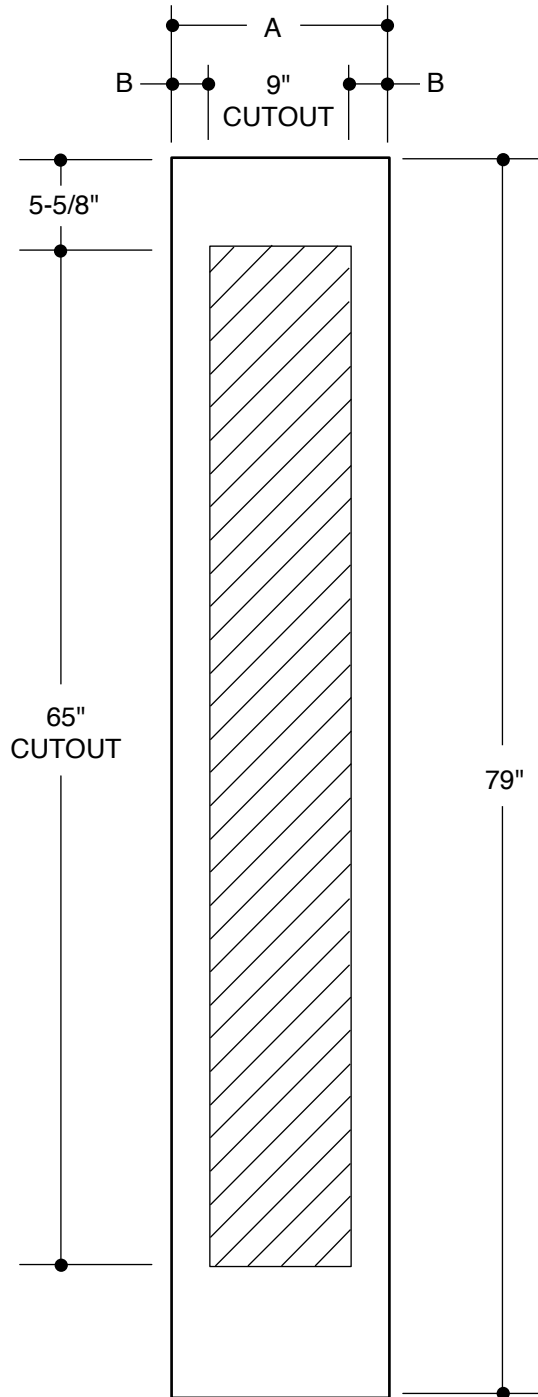

151 SERIES
(8" X 64" GLASS INSERT SIZE)

A	11-7/8"	12"
B	1-7/16"	
A	13-7/8"	14"
B	2-7/16"	

PART NO.	QTY.	DESCRIPTION
		ARTEK® FIBERGLASS SIDELITES OAKCRAFT® FIBERGLASS SIDELITES

Our continuing program of product improvement makes specifications, design and product detail subject to change without notice.