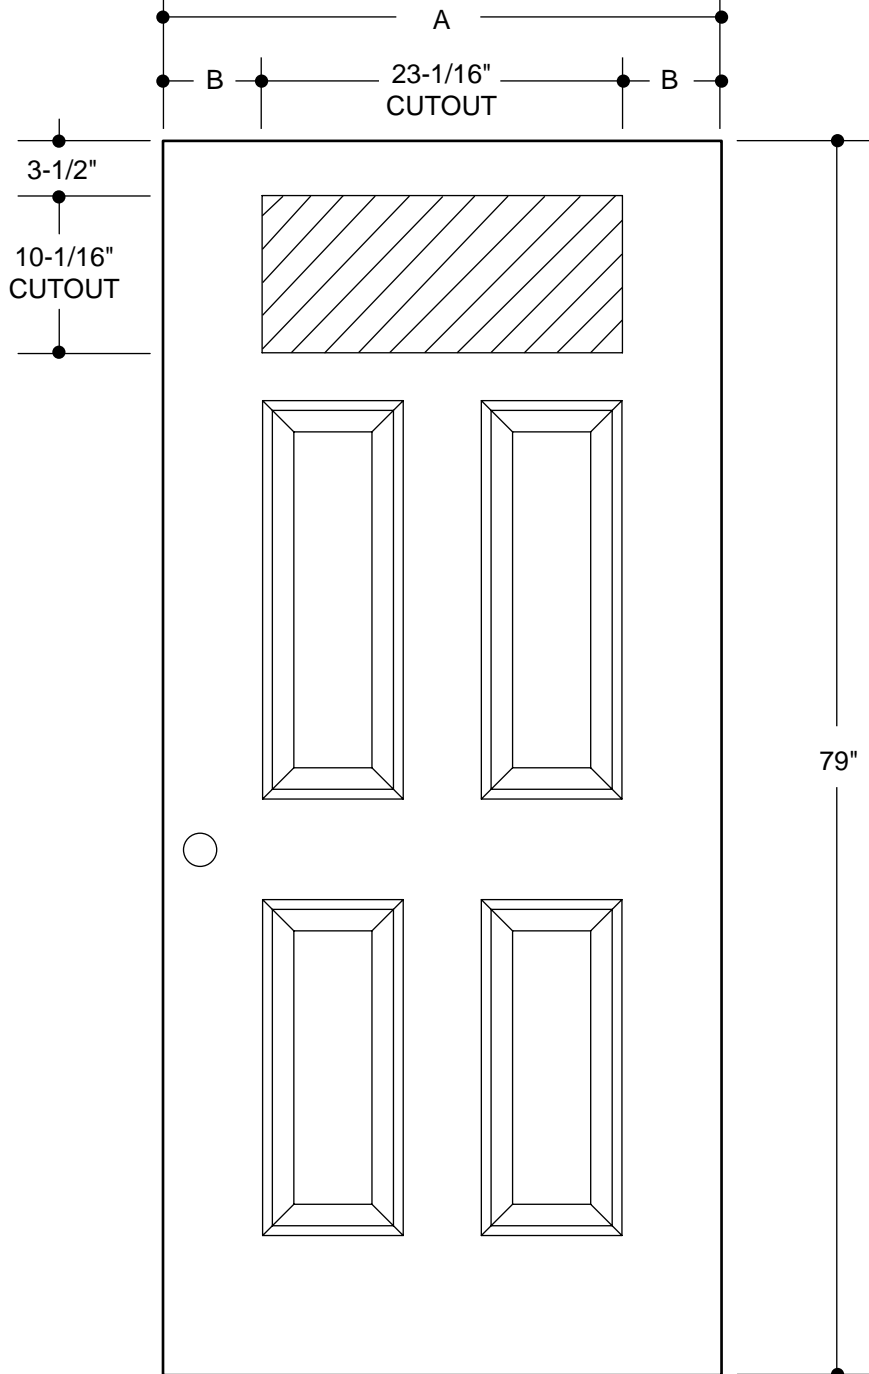

133 SERIES
(22" X 9" GLASS INSERT SIZE)

A	31-3/4"	2'8"	
B	4-11/32"		
A	33-3/4"	2'10"	
B	5-11/32"		
A	35-3/4"	3'0"	
B	6-11/32"		

PART NO.	QTY.	DESCRIPTION
		WOOD- OR METAL-EDGE STEEL DOORS

Our continuing program of product improvement makes specifications, design and product detail subject to change without notice.