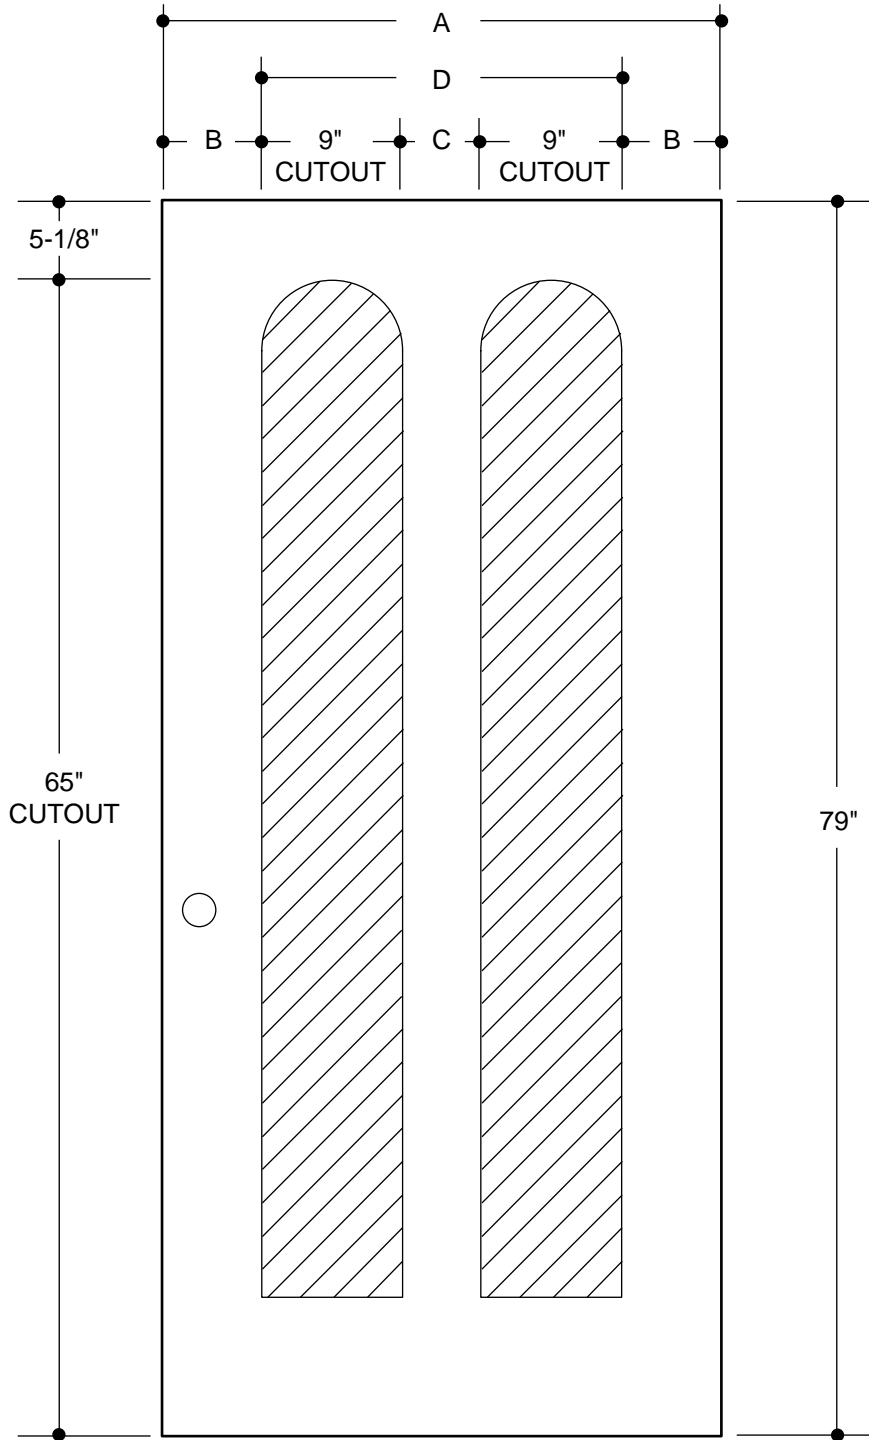

149 SERIES
(8" X 64" GLASS INSERT SIZE)

A	29-3/4"	2'6"		
B	4-3/8"			
C	3"			
D	21"			
A	31-3/4"	2'8"		
B	4-3/8"			
C	5"			
D	23"			
A	33-3/4"	2'10"		
B	5-3/8"			
C	5"			
D	23"			
A	35-3/4"	3'0"		
B	6-3/8"			
C	5"			
D	23"			

PART NO.	QTY.	DESCRIPTION
		BELLEVILLE® FIBERGLASS DOORS WOOD- OR METAL-EDGE STEEL DOORS

Our continuing program of product improvement makes specifications, design and product detail subject to change without notice.