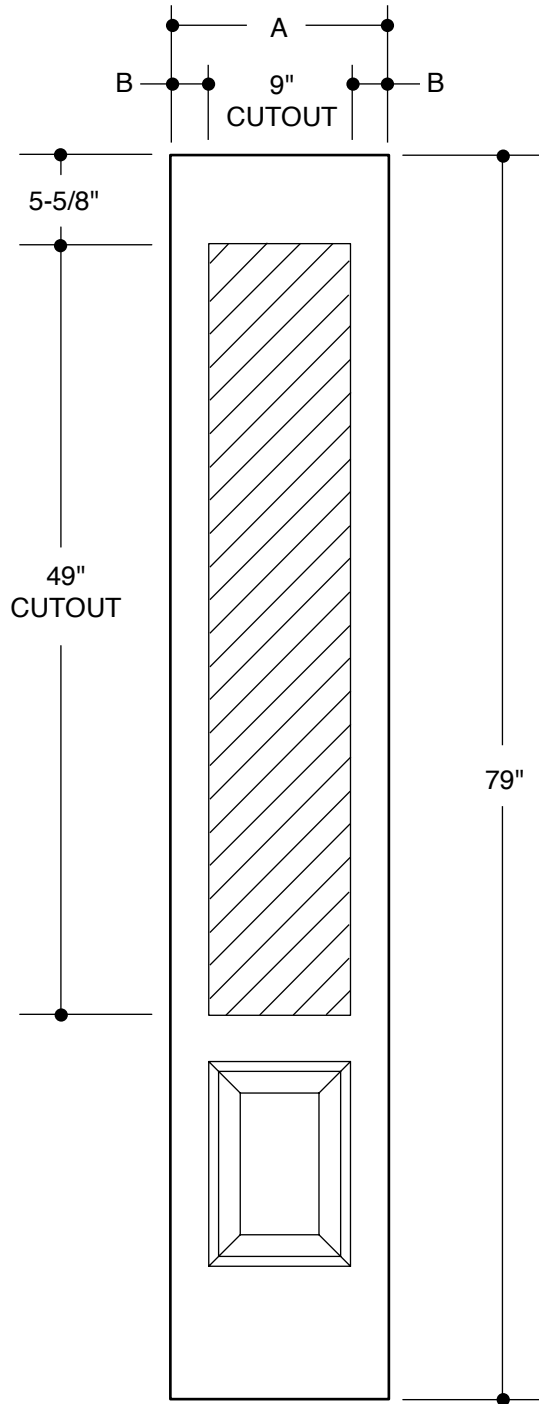

450 SERIES
(8" X 48" GLASS INSERT SIZE)

A	11-7/8"	12"
B	1-7/16"	
A	13-7/8"	14"
B	2-7/16"	

PART NO.	QTY.	DESCRIPTION
		OAKCRAFT® FIBERGLASS SIDELITES

Our continuing program of product improvement makes specifications, design and product detail subject to change without notice.