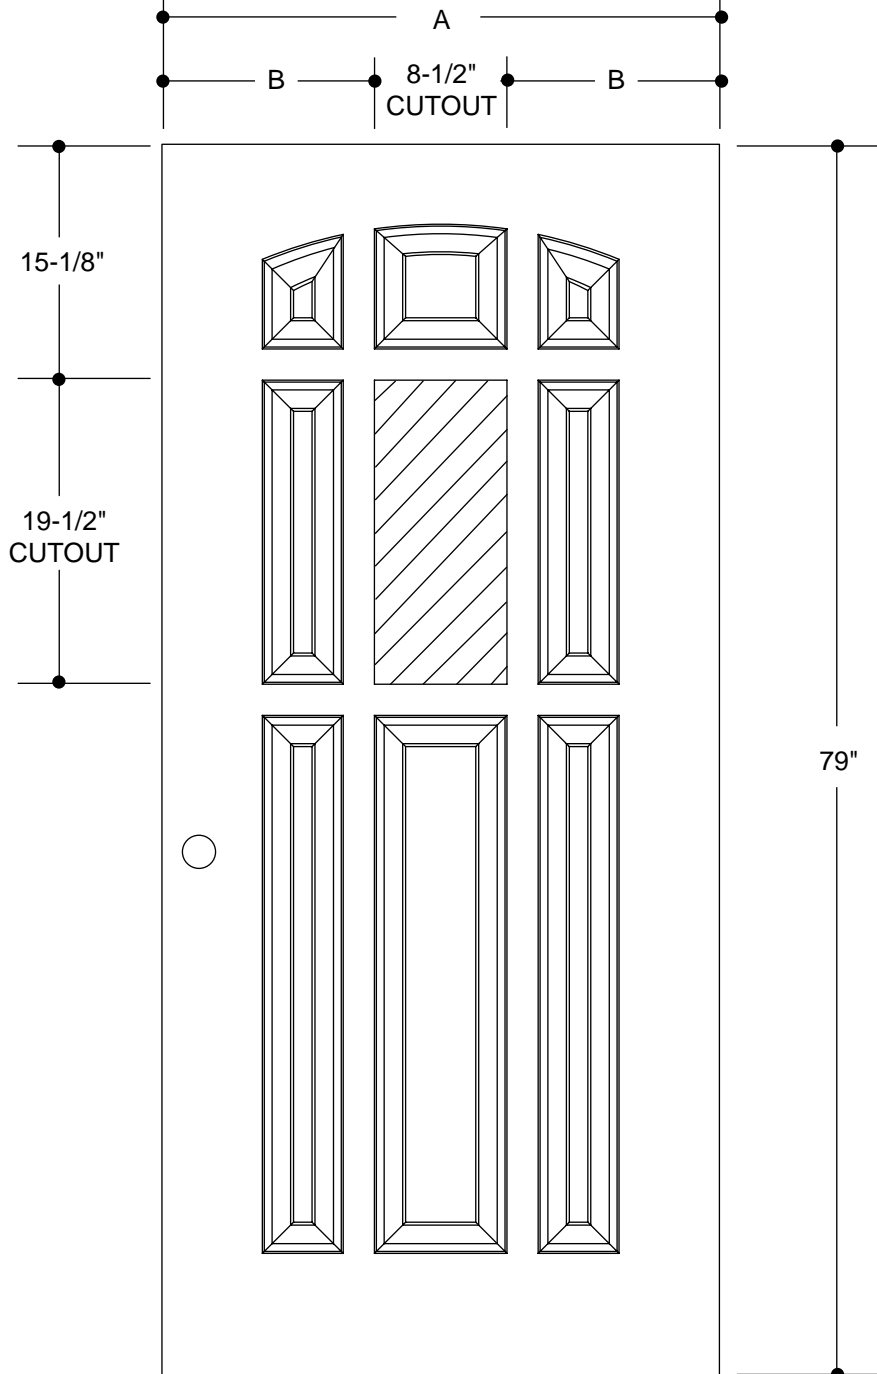

136 SERIES
(7-1/2" X 18-1/2" GLASS INSERT SIZE)

	A	31-3/4"	2'8"
	B	11-5/8"	
	A	33-3/4"	2'10"
	B	12-5/8"	
	A	35-3/4"	3'0"
	B	13-5/8"	

PART NO.	QTY.	DESCRIPTION
		OAKCRAFT® FIBERGLASS DOORS WOOD- OR METAL-EDGE STEEL DOORS

Our continuing program of product improvement makes specifications, design and product detail subject to change without notice.