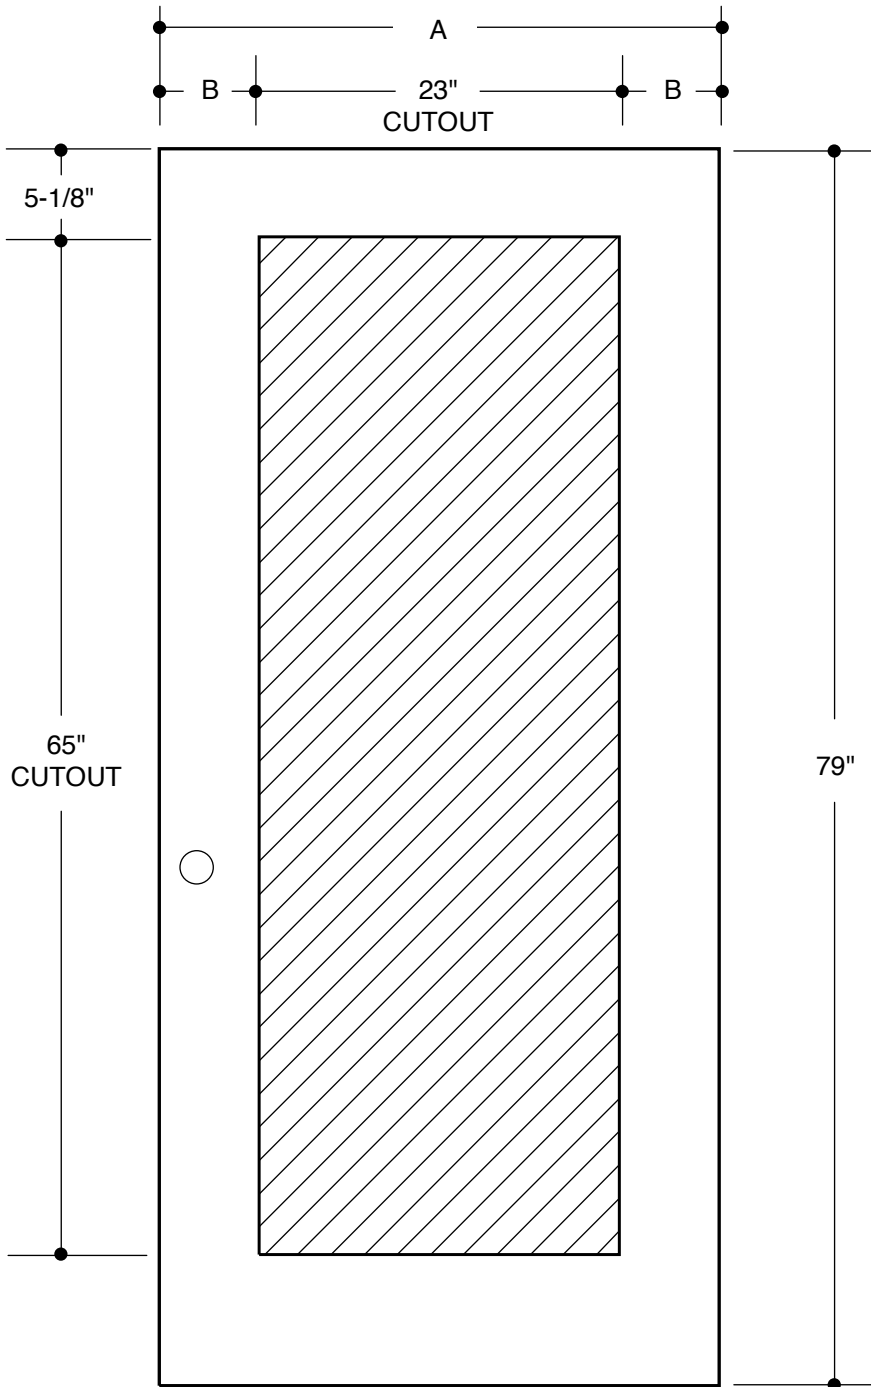

122 SERIES
(22" X 64" GLASS INSERT SIZE)

A	31-3/4"	2'8"
B	4-3/8"	
A	33-3/4"	2'10"
B	5-3/8"	
A	35-3/4"	3'0"
B	6-3/8"	

PART NO.	QTY.	DESCRIPTION
		BELLEVILLE® FIBERGLASS DOORS WOOD- OR METAL-EDGE STEEL DOORS

Our continuing program of product improvement makes specifications, design and product detail subject to change without notice.