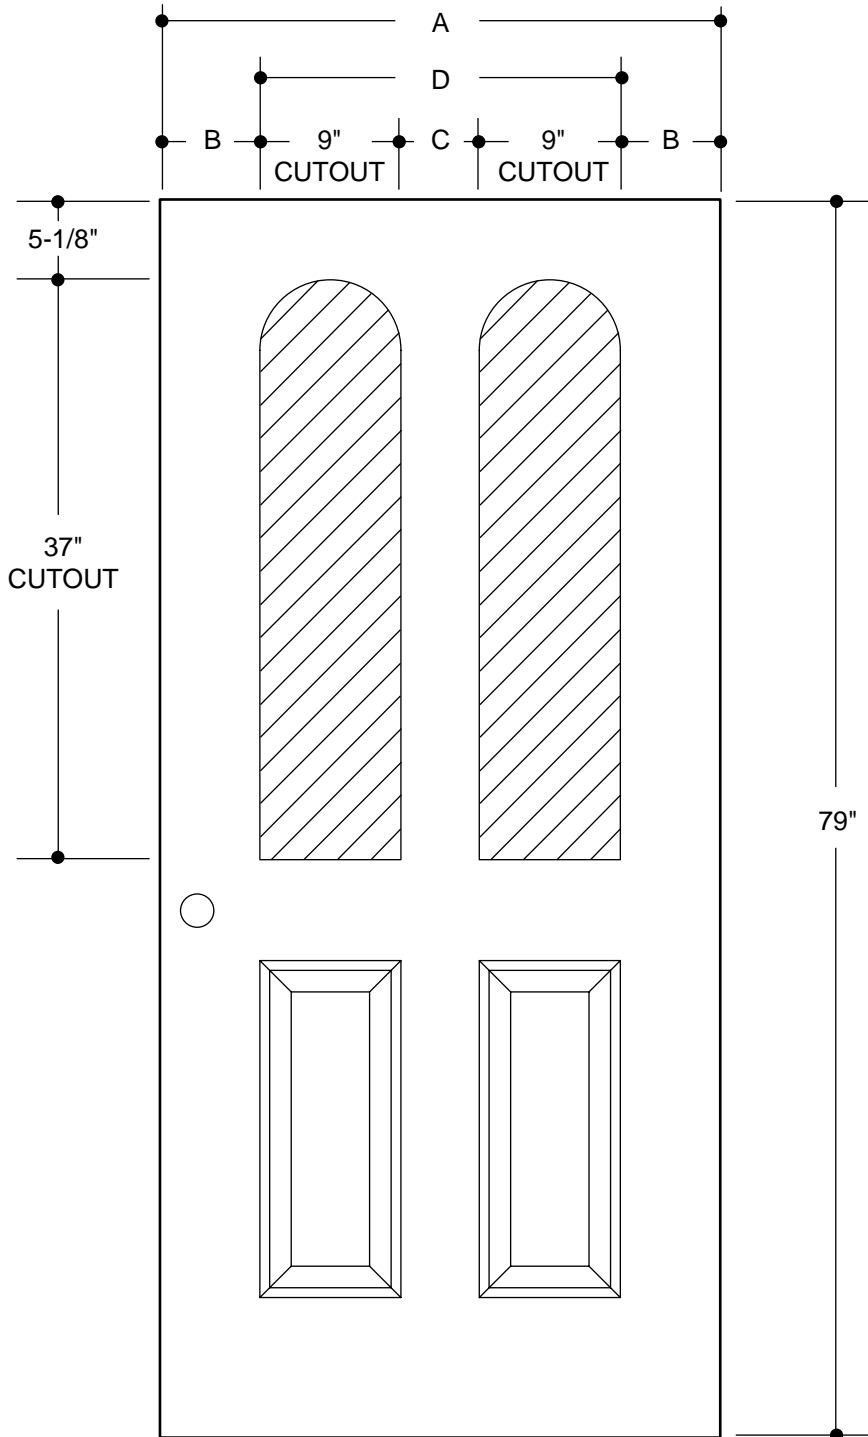

200 SERIES
(8" X 36" GLASS INSERT SIZE)

A	29-3/4"	2'6"		
B	4-3/8"			
C	3"			
D	21"			
A	31-3/4"	2'8"		
B	4-3/8"			
C	5"			
D	23"			
A	33-3/4"	2'10"		
B	5-3/8"			
C	5"			
D	23"			
A	35-3/4"	3'0"		
B	6-3/8"			
C	5"			
D	23"			

PART NO.	QTY.	DESCRIPTION
		BELLEVILLE® FIBERGLASS DOORS WOOD- OR METAL-EDGE STEEL DOORS

Our continuing program of product improvement makes specifications, design and product detail subject to change without notice.