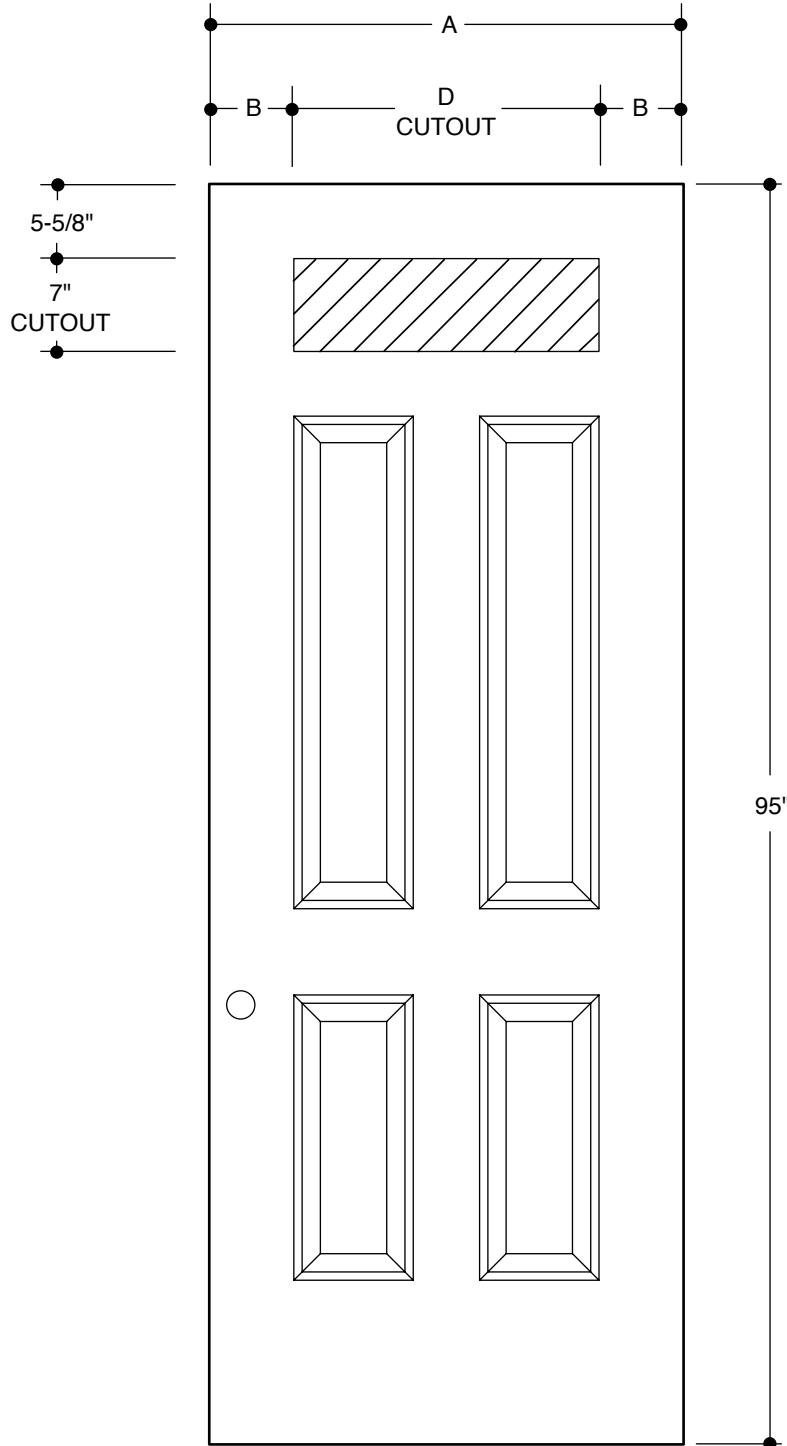

822 SERIES
(22" X 6" GLASS INSERT SIZE)

	A	31-3/4"	2'8"
	B	4-3/8"	
	A	33-3/4"	2'10"
	B	5-3/8"	
	A	35-3/4"	3'0"
	B	6-3/8"	

PART NO.	QTY.	DESCRIPTION
		ARTEK® FIBERGLASS DOORS OAKCRAFT® FIBERGLASS DOORS

Our continuing program of product improvement makes specifications, design and product detail subject to change without notice.