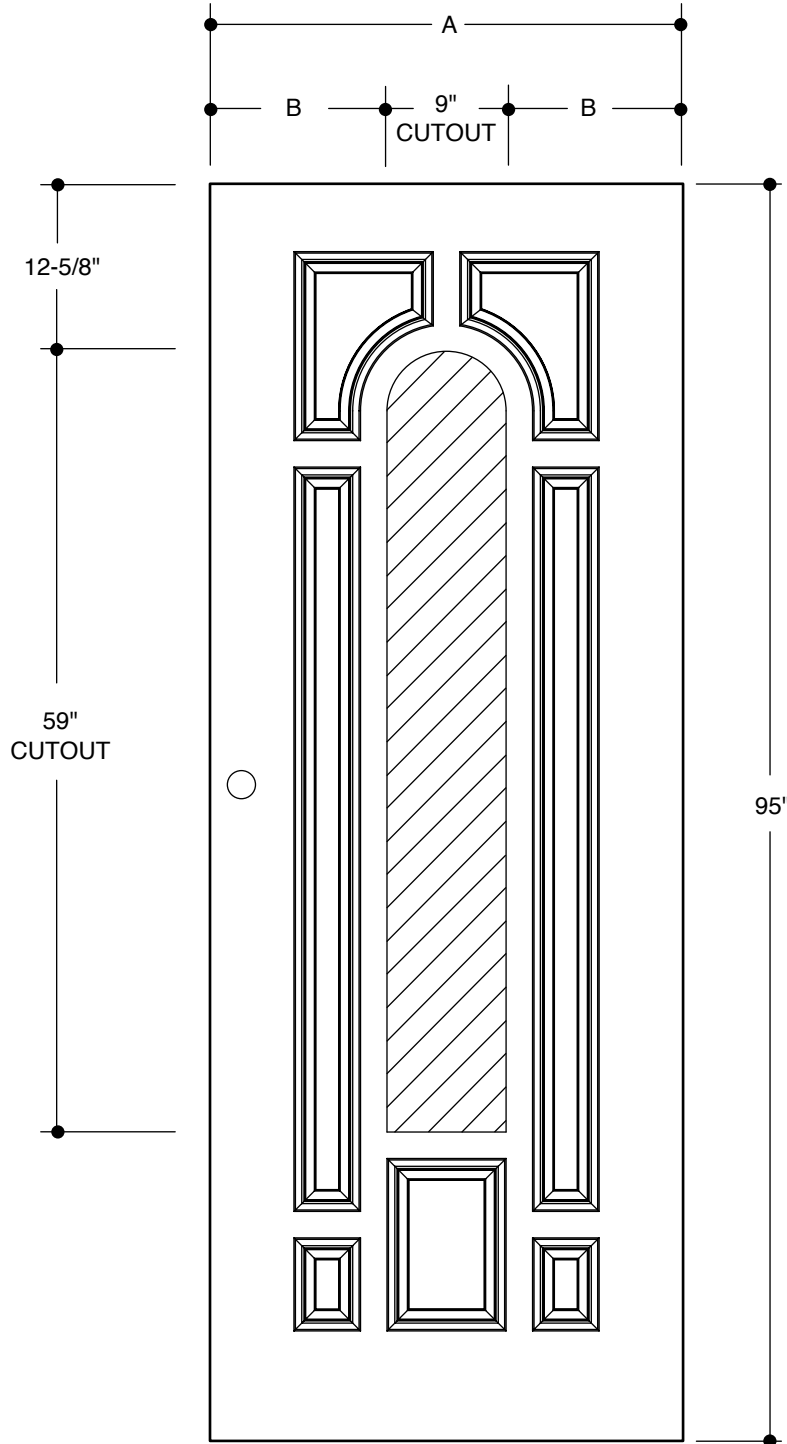

104 SERIES
(22" X 47" GLASS INSERT SIZE)

	<table border="1"> <tr> <td>A</td> <td>31-3/4"</td> </tr> <tr> <td>B</td> <td>4-3/8"</td> </tr> </table>	A	31-3/4"	B	4-3/8"		2'8"
A	31-3/4"						
B	4-3/8"						
	<table border="1"> <tr> <td>A</td> <td>33-3/4"</td> </tr> <tr> <td>B</td> <td>5-3/8"</td> </tr> </table>	A	33-3/4"	B	5-3/8"		2'10"
A	33-3/4"						
B	5-3/8"						
	<table border="1"> <tr> <td>A</td> <td>35-3/4"</td> </tr> <tr> <td>B</td> <td>6-3/8"</td> </tr> </table>	A	35-3/4"	B	6-3/8"		3'0"
A	35-3/4"						
B	6-3/8"						

104 SERIES
(22" X 47" GLASS INSERT SIZE)

	A	31-3/4"	2'8"
	B	4-3/8"	
	A	33-3/4"	2'10"
	B	5-3/8"	
	A	35-3/4"	3'0"
	B	6-3/8"	

PART NO.	QTY.	DESCRIPTION
		ARTEK® FIBERGLASS DOORS OAKCRAFT® FIBERGLASS DOORS

Our continuing program of product improvement makes specifications, design and product detail subject to change without notice.

201 SERIES
(8" X 58" GLASS INSERT SIZE)

	<table border="1"> <tr> <td>A</td> <td>31-3/4"</td> </tr> <tr> <td>B</td> <td>11-3/8"</td> </tr> </table>	A	31-3/4"	B	11-3/8"		2'8"
A	31-3/4"						
B	11-3/8"						
	<table border="1"> <tr> <td>A</td> <td>33-3/4"</td> </tr> <tr> <td>B</td> <td>12-3/8"</td> </tr> </table>	A	33-3/4"	B	12-3/8"		2'10"
A	33-3/4"						
B	12-3/8"						
	<table border="1"> <tr> <td>A</td> <td>35-3/4"</td> </tr> <tr> <td>B</td> <td>13-3/8"</td> </tr> </table>	A	35-3/4"	B	13-3/8"		3'0"
A	35-3/4"						
B	13-3/8"						

Available as Belleville Fiberglass Door	A	29-3/4"	2'6"
	B	4-3/8"	
	C	3"	
	D	21"	
	A	31-3/4"	2'8"
	B	4-3/8"	
	C	5"	
	D	23"	
	A	33-3/4"	2'10"
	B	5-3/8"	
	C	5"	
	D	23"	
	A	35-3/4"	3'0"
	B	6-3/8"	
	C	5"	
	D	23"	