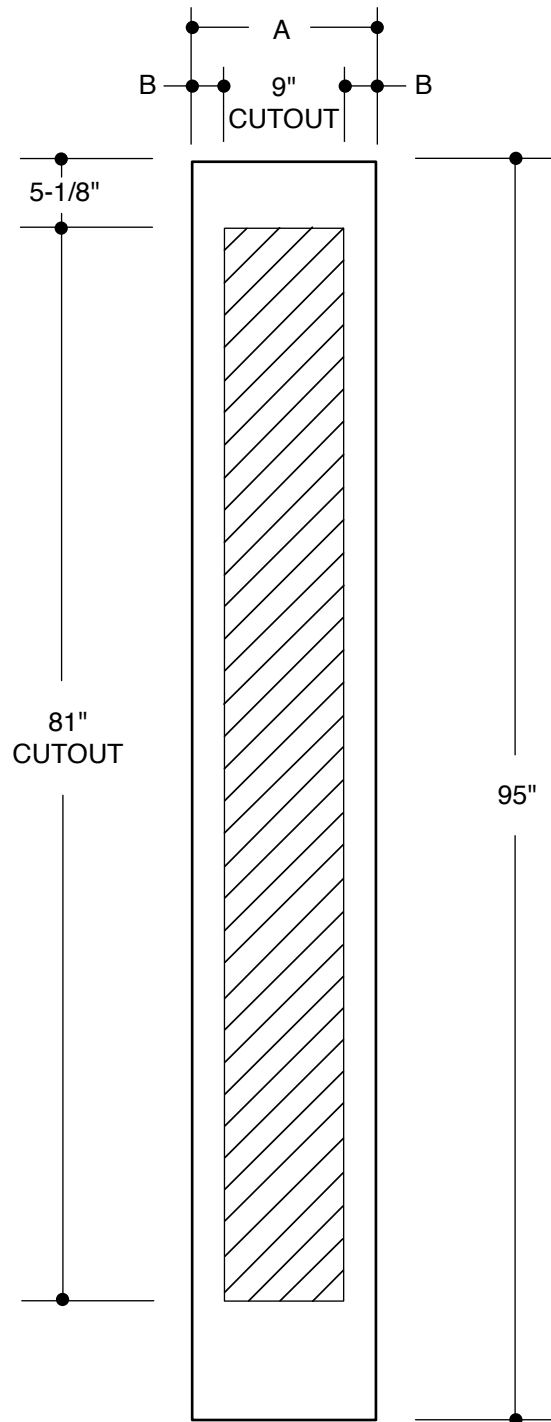

852 SERIES
(8" X 80" GLASS INSERT SIZE)

A	11-7/8"
B	1-7/16"

12"

A	13-7/8"
B	2-7/16"

14"

PART NO.	QTY.	DESCRIPTION
		BELLEVILLE® FIBERGLASS SIDELITES WOOD-EDGE STEEL SIDELITES

Our continuing program of product improvement makes specifications, design and product detail subject to change without notice.