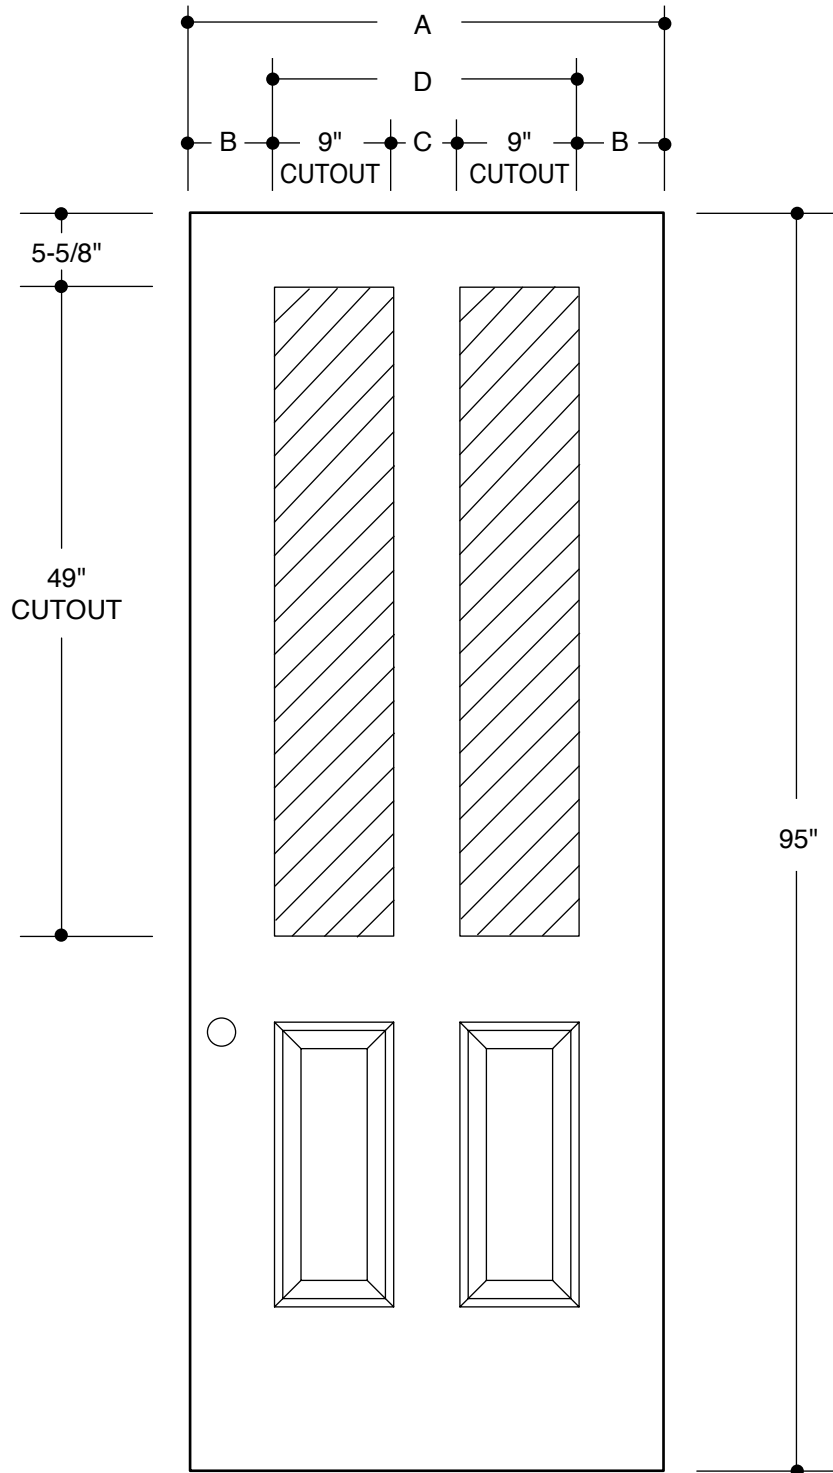

450 SERIES
(8" X 48" GLASS INSERT SIZE)

Available as Oakcraft Fiberglass Door		
A	29-3/4"	2'6"
B	4-3/8"	
C	3"	
D	21"	
Available as Artek Fiberglass Door		
A	31-3/4"	2'8"
B	4-3/8"	
C	5"	
D	23"	
Available as Artek Fiberglass Door		
A	33-3/4"	2'10"
B	5-3/8"	
C	5"	
D	23"	
Available as Artek Fiberglass Door		
A	35-3/4"	3'0"
B	6-3/8"	
C	5"	
D	23"	

PART NO.	QTY.	DESCRIPTION
		ARTEK® FIBERGLASS DOORS OAKCRAFT® FIBERGLASS DOORS

Our continuing program of product improvement makes specifications, design and product detail subject to change without notice.