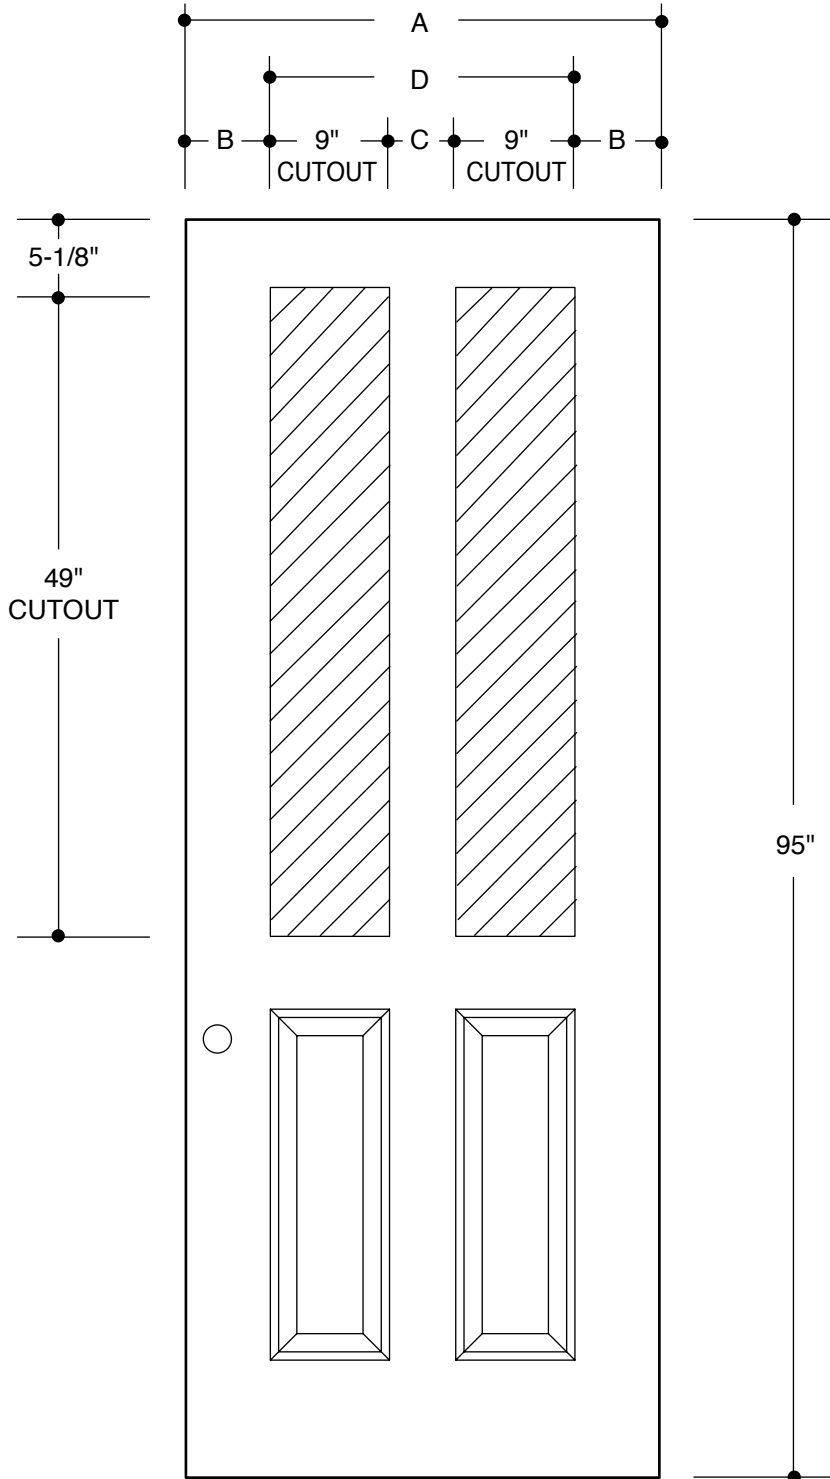

104 SERIES
(22" X 47" GLASS INSERT SIZE)

	<table border="1"> <tr> <td>A</td> <td>31-3/4"</td> </tr> <tr> <td>B</td> <td>4-3/8"</td> </tr> </table>	A	31-3/4"	B	4-3/8"		2'8"
A	31-3/4"						
B	4-3/8"						
	<table border="1"> <tr> <td>A</td> <td>33-3/4"</td> </tr> <tr> <td>B</td> <td>5-3/8"</td> </tr> </table>	A	33-3/4"	B	5-3/8"		2'10"
A	33-3/4"						
B	5-3/8"						
	<table border="1"> <tr> <td>A</td> <td>35-3/4"</td> </tr> <tr> <td>B</td> <td>6-3/8"</td> </tr> </table>	A	35-3/4"	B	6-3/8"		3'0"
A	35-3/4"						
B	6-3/8"						

201 SERIES
(8" X 58" GLASS INSERT SIZE)

	<table border="1"> <tr> <td>A</td> <td>31-3/4"</td> </tr> <tr> <td>B</td> <td>11-3/8"</td> </tr> </table>	A	31-3/4"	B	11-3/8"		2'8"
A	31-3/4"						
B	11-3/8"						
	<table border="1"> <tr> <td>A</td> <td>33-3/4"</td> </tr> <tr> <td>B</td> <td>12-3/8"</td> </tr> </table>	A	33-3/4"	B	12-3/8"		2'10"
A	33-3/4"						
B	12-3/8"						
	<table border="1"> <tr> <td>A</td> <td>35-3/4"</td> </tr> <tr> <td>B</td> <td>13-3/8"</td> </tr> </table>	A	35-3/4"	B	13-3/8"		3'0"
A	35-3/4"						
B	13-3/8"						

PART NO.	QTY.	DESCRIPTION
		BELLEVILLE® FIBERGLASS DOORS

Our continuing program of product improvement makes specifications, design and product detail subject to change without notice.

450 SERIES
(8" X 48" GLASS INSERT SIZE)

Available as Belleville Fiberglass Door	A	29-3/4"	2'6"
	B	4-3/8"	
	C	3"	
	D	21"	
	A	31-3/4"	2'8"
	B	4-3/8"	
	C	5"	
	D	23"	
	A	33-3/4"	2'10"
	B	5-3/8"	
	C	5"	
	D	23"	
	A	35-3/4"	3'0"
	B	6-3/8"	
	C	5"	
	D	23"	