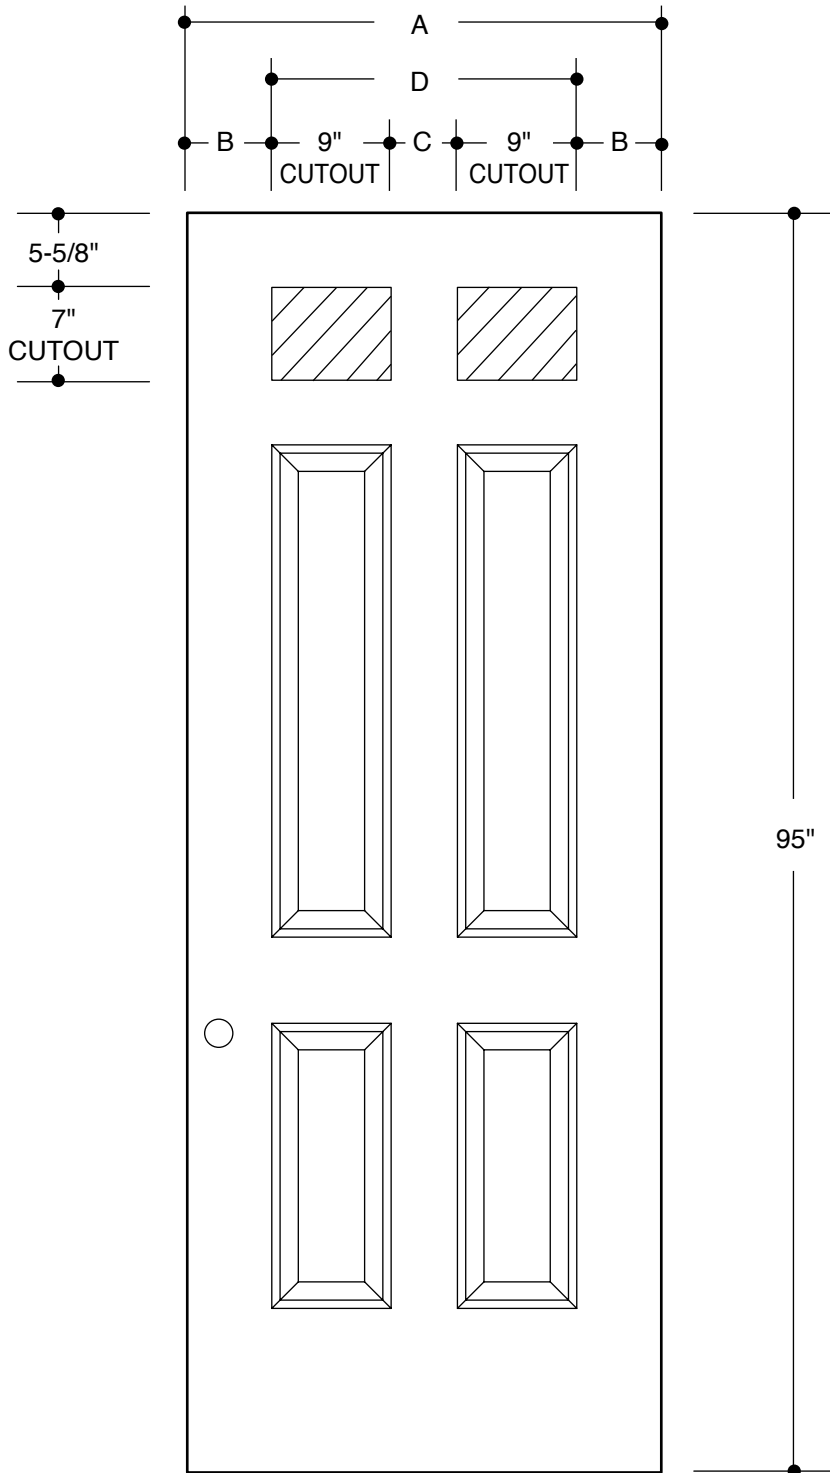

680 SERIES
(8" X 6 GLASS INSERT SIZE)

A	29-3/4"
B	4-3/8"
C	3"
D	21"

2'6"

A	31-3/4"
B	4-3/8"
C	5"
D	23"

2'8"

A	35-3/4"
B	6-3/8"
C	5"
D	23"

3'0"

PART NO.	QTY.	DESCRIPTION
		ARTEK® FIBERGLASS DOORS OAKCRAFT® FIBERGLASS DOORS

Our continuing program of product improvement makes specifications, design and product detail subject to change without notice.