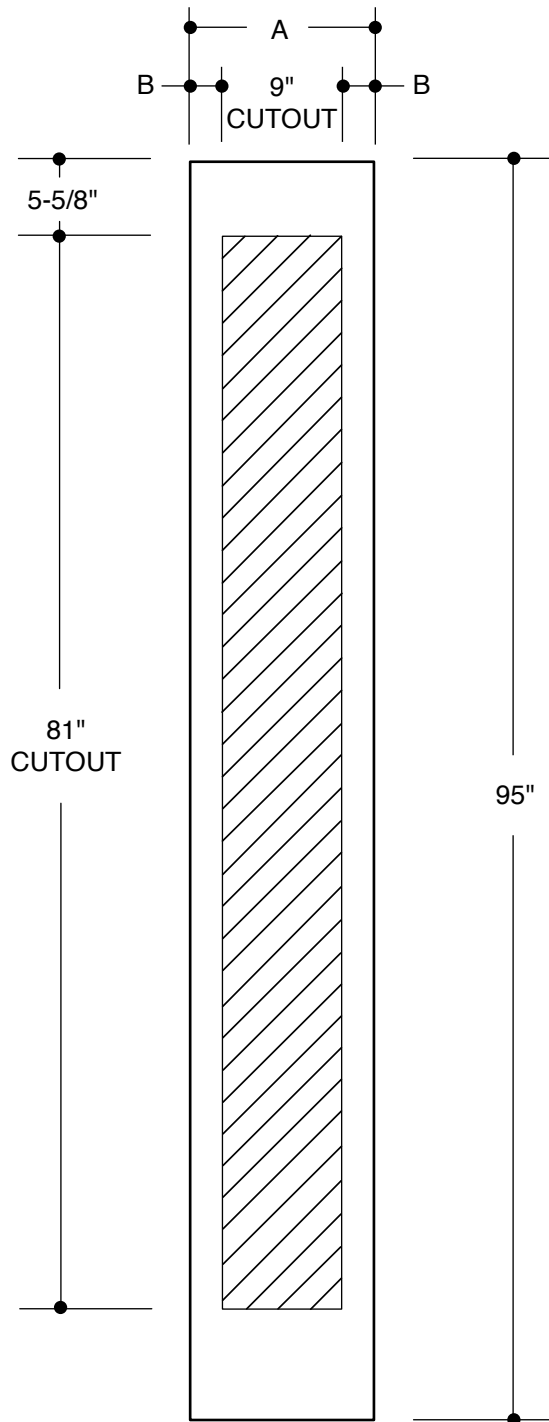

852 SERIES
(8" X 80" GLASS INSERT SIZE)

A	11-7/8"
B	1-7/16"

12"

A	13-7/8"
B	2-7/16"

14"

PART NO.	QTY.	DESCRIPTION
		ARTEK® FIBERGLASS SIDELITES OAKCRAFT® FIBERGLASS SIDELITES

Our continuing program of product improvement makes specifications, design and product detail subject to change without notice.